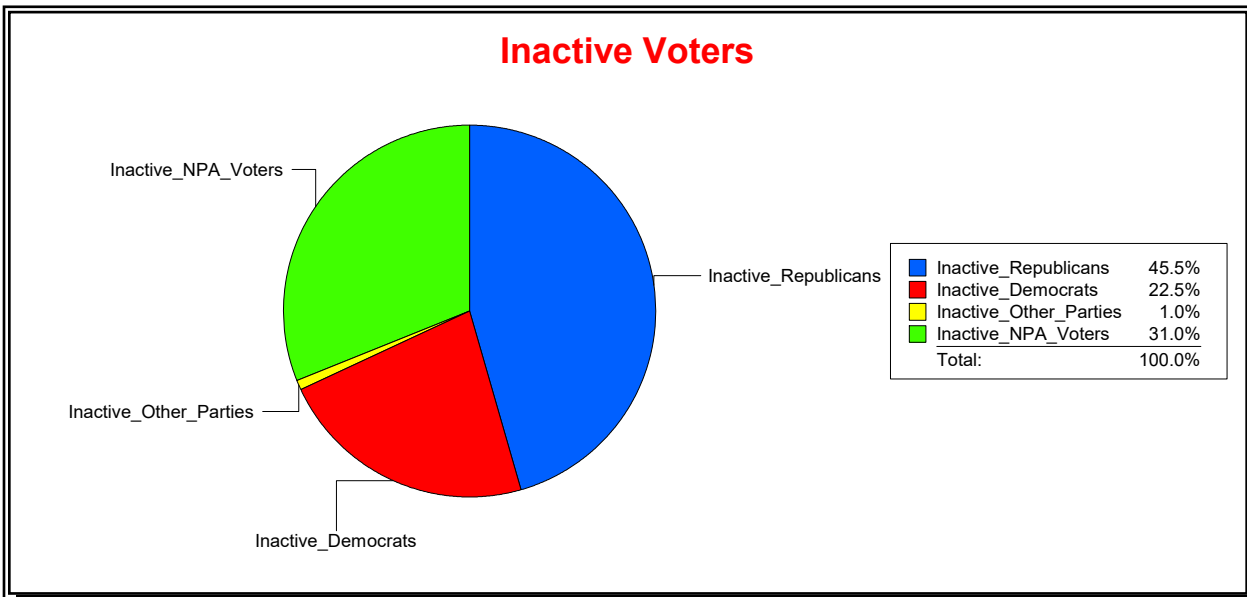

Vicky Oakes

Supervisor of Elections

St Johns County, FL

Date 2/3/2020

Time 01:21 PM

Graphs of District Registration

Active Registered Voters

Inactive Voters

District	Total	Dems	Reps	NonP	Other	Total	Dems	Reps	NonP	Other
Aberdeen Comm Dev Dist	2,897	645	1,449	755	48	200	45	91	62	2