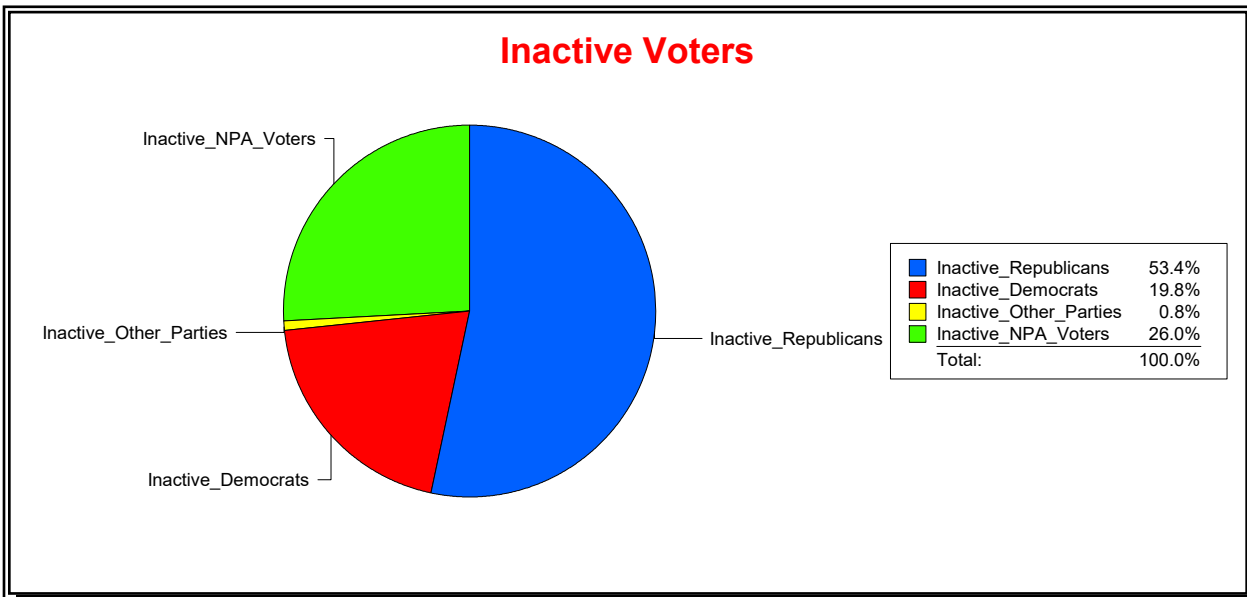

District	Total	Dems	Reps	NonP	Other	Total	Dems	Reps	NonP	Other
Ponte Vedra MSD	3,237	530	2,132	539	36	131	26	70	34	1

Vicky Oakes

Supervisor of Elections

St Johns County, FL

Date 2/3/2020

Time 01:21 PM

Graphs of District Registration