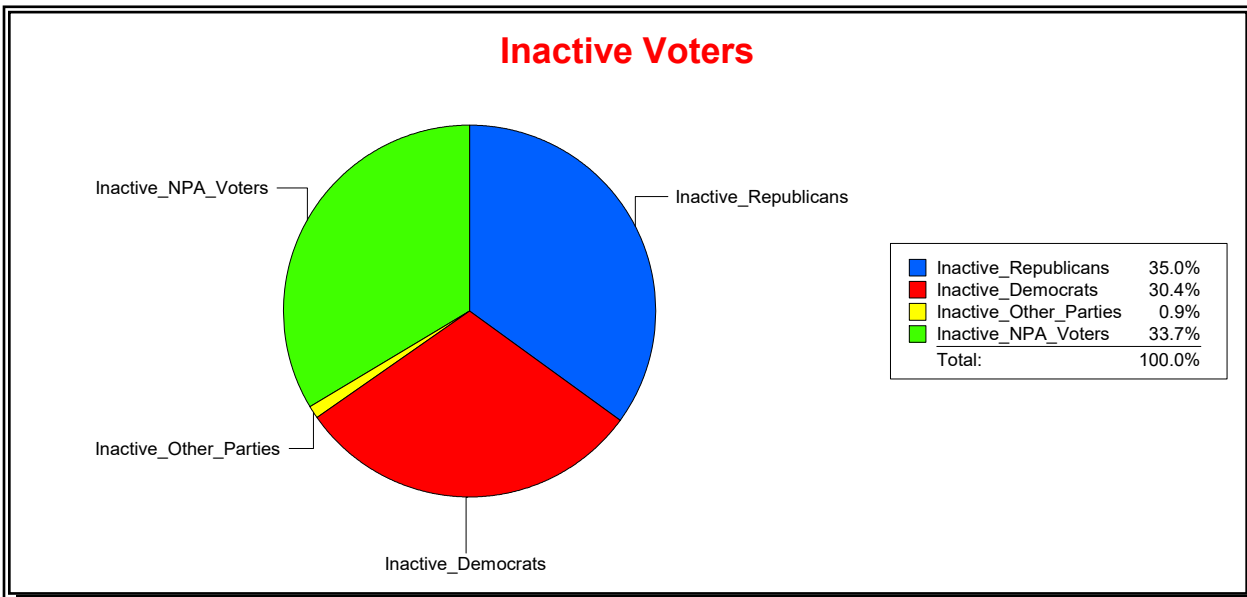

Vicky Oakes

Supervisor of Elections

St Johns County, FL

Date 2/3/2020

Time 01:21 PM

Graphs of District Registration

Active Registered Voters

Inactive Voters

District	Total	Dems	Reps	NonP	Other	Total	Dems	Reps	NonP	Other
State Representative - Dist 24	29,951	8,075	15,049	6,469	358	1,753	533	613	591	16