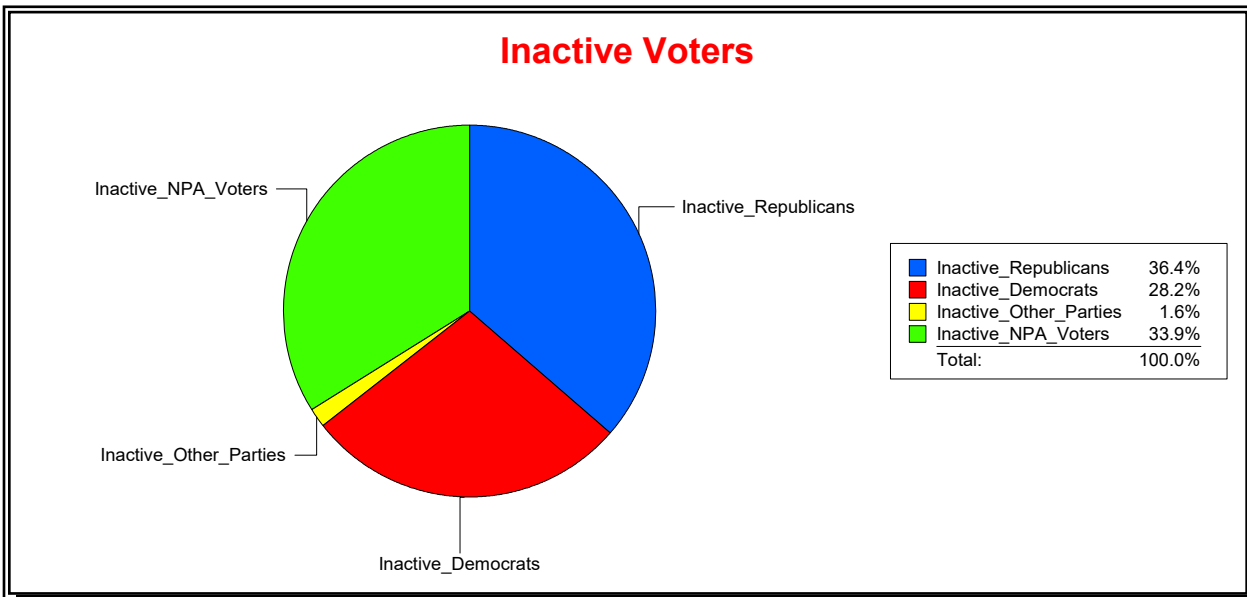

Vicky Oakes

Supervisor of Elections

St Johns County, FL

Date 2/3/2020

Time 01:21 PM

Graphs of District Registration

Active Registered Voters

Inactive Voters

District	Total	Dems	Reps	NonP	Other	Total	Dems	Reps	NonP	Other
School Board - Dist 5	34,017	10,262	15,527	7,719	509	2,581	727	939	874	41