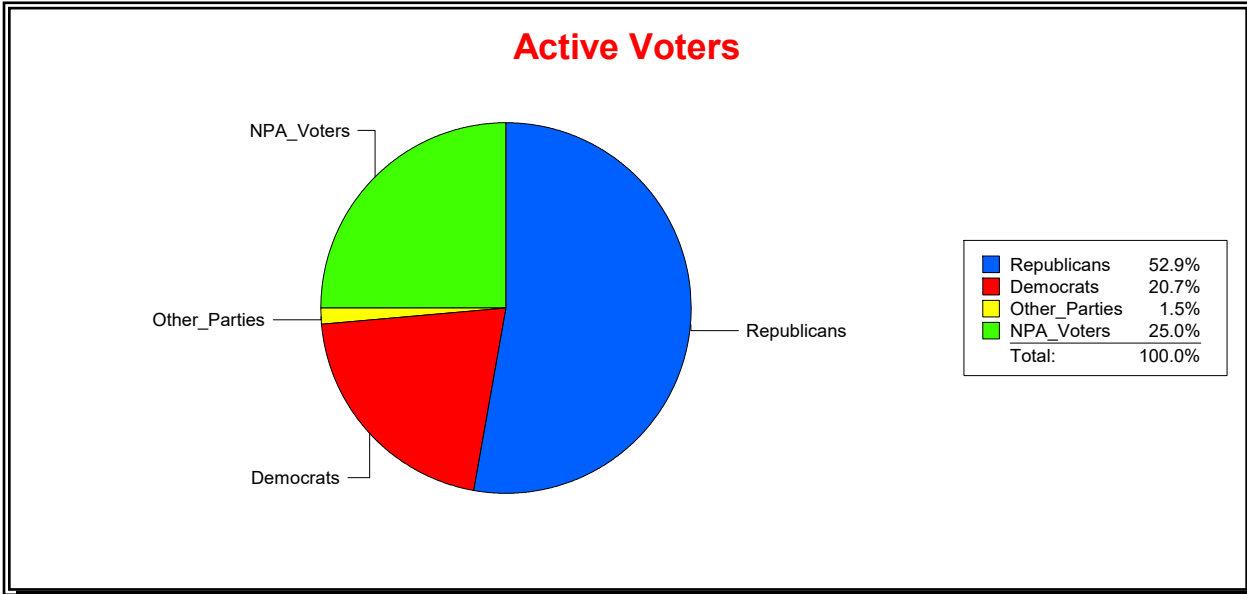

Vicky Oakes

Supervisor of Elections

St Johns County, FL

Date 2/3/2020

Time 01:21 PM

Graphs of District Registration

Active Registered Voters

Inactive Voters

District	Total	Dems	Reps	NonP	Other	Total	Dems	Reps	NonP	Other
Turnbull Creek Comm Dev Dist	2,062	426	1,090	516	30	130	35	60	34	1