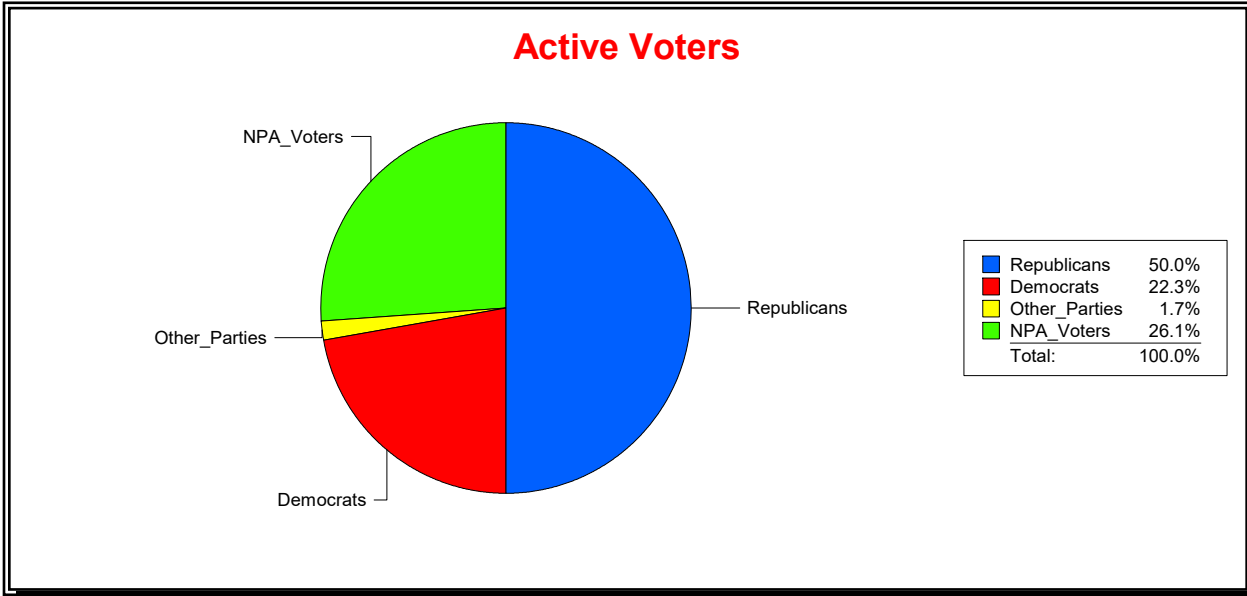

Vicky Oakes

Supervisor of Elections

St Johns County, FL

Date 2/3/2020

Time 01:21 PM

Graphs of District Registration

Active Registered Voters

Inactive Voters

District	Total	Dems	Reps	NonP	Other	Total	Dems	Reps	NonP	Other
Aberdeen Comm Dev Dist	2,897	645	1,449	755	48	200	45	91	62	2