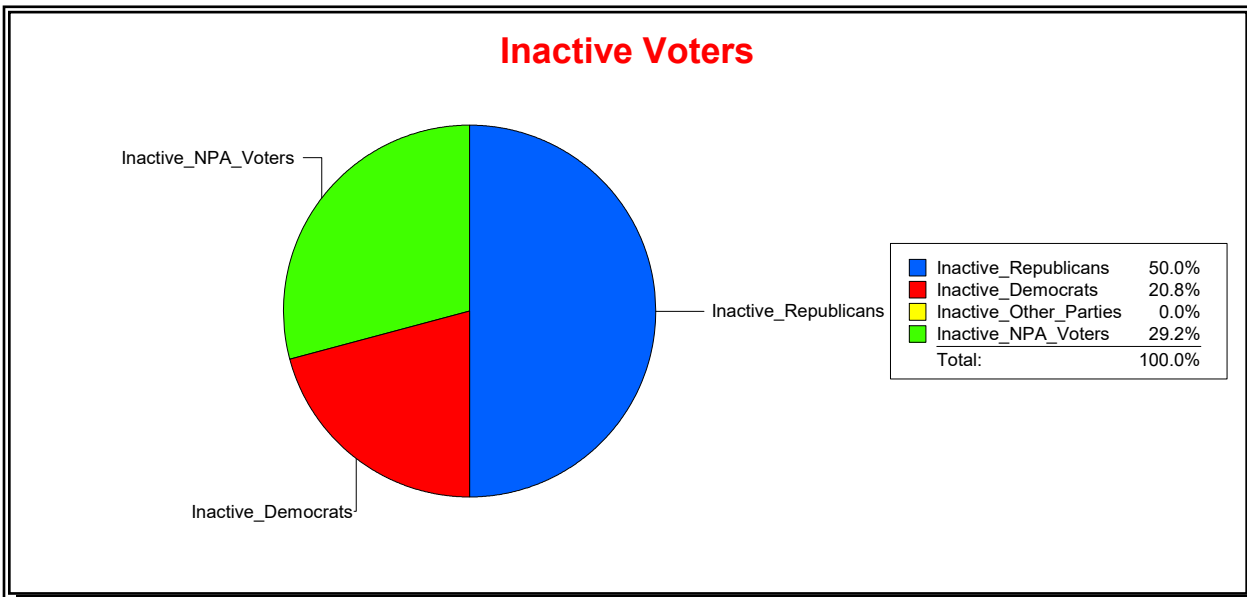

Vicky Oakes

Supervisor of Elections

St Johns County, FL

Date 2/3/2020

Time 01:21 PM

Graphs of District Registration

Active Registered Voters

Inactive Voters

District	Total	Dems	Reps	NonP	Other	Total	Dems	Reps	NonP	Other
Sweetwater Creek Comm Dev Dist	1,251	308	680	248	15	24	5	12	7	0