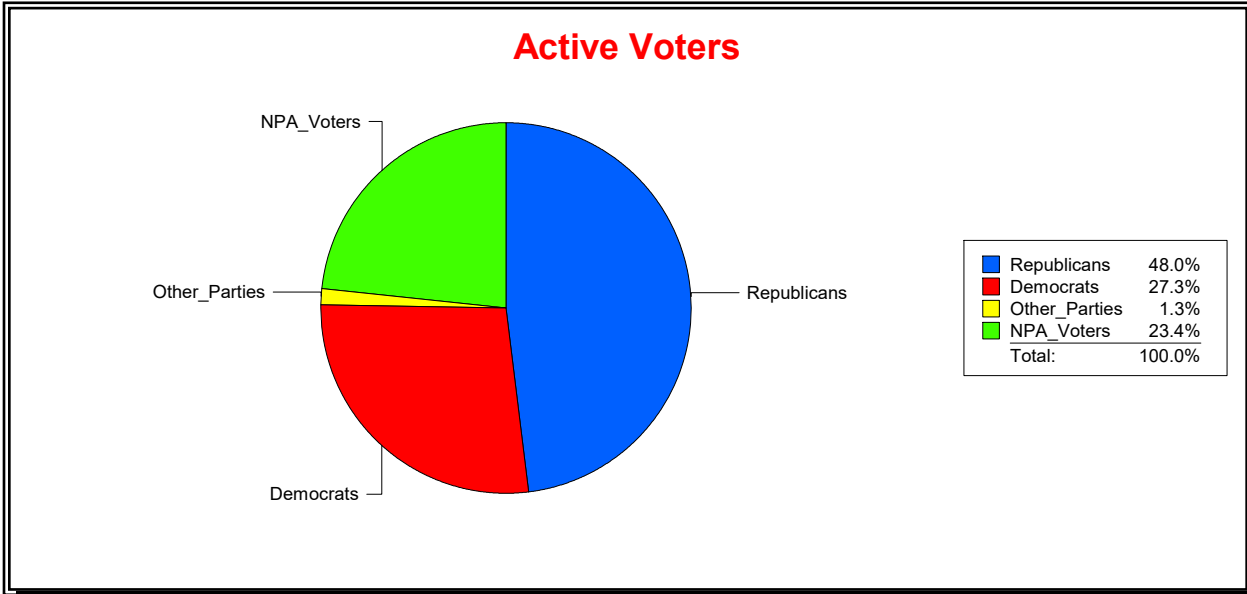

Vicky Oakes

Supervisor of Elections

St Johns County, FL

Date 2/3/2020

Time 01:21 PM

Graphs of District Registration

Active Registered Voters

Inactive Voters

District	Total	Dems	Reps	NonP	Other	Total	Dems	Reps	NonP	Other
St Augustine Beach	5,511	1,506	2,648	1,288	69	390	102	147	136	5