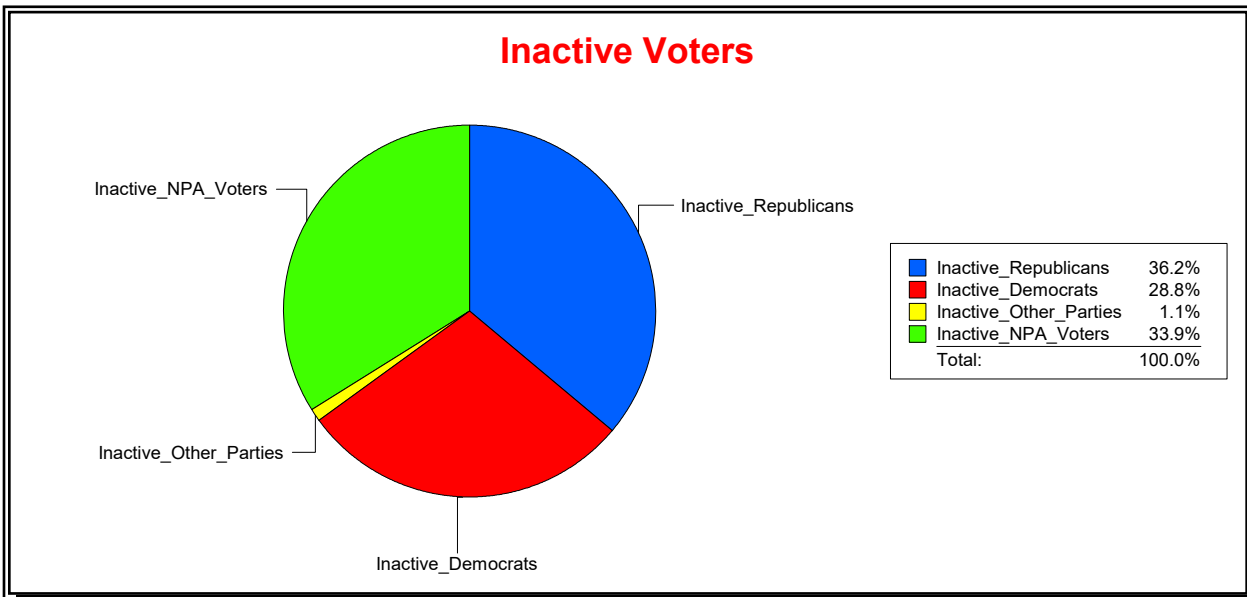

Vicky Oakes

Supervisor of Elections

St Johns County, FL

Date 2/3/2020

Time 01:21 PM

Graphs of District Registration

Active Registered Voters

Inactive Voters

District	Total	Dems	Reps	NonP	Other	Total	Dems	Reps	NonP	Other
School Board - Dist 3	35,918	9,560	18,122	7,800	436	1,926	555	697	653	21