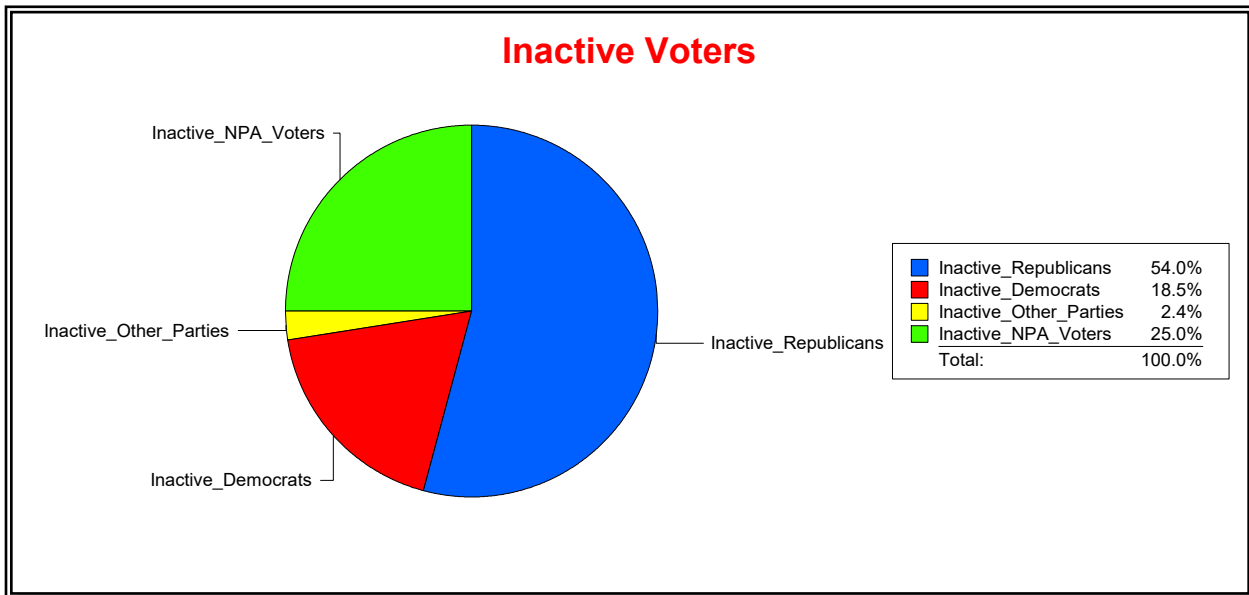

Vicky Oakes

Supervisor of Elections

St Johns County, FL

Date 2/3/2020

Time 01:21 PM

Graphs of District Registration

Active Registered Voters

Inactive Voters

District	Total	Dems	Reps	NonP	Other	Total	Dems	Reps	NonP	Other
Marshall Creek Comm Dev Dist	2,559	496	1,455	580	28	124	23	67	31	3