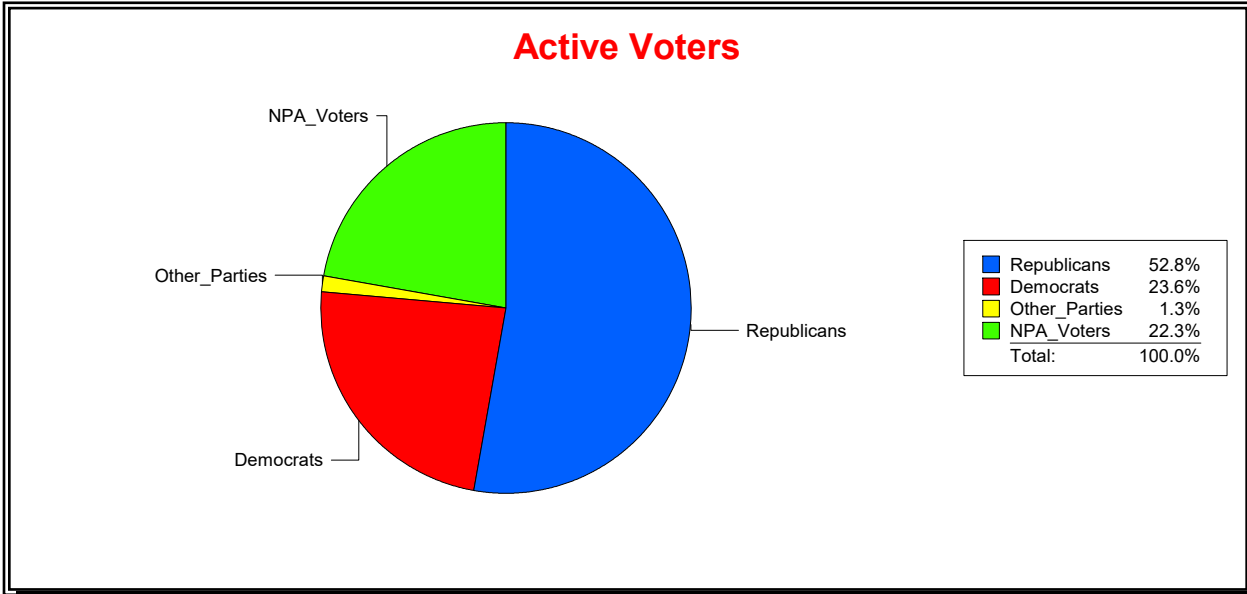

Supervisor of Elections

St Johns County, FL

Date 2/3/2020

Time 01:21 PM

Graphs of District Registration

Active Registered Voters

Inactive Voters

District	Total	Dems	Reps	NonP	Other	Total	Dems	Reps	NonP	Other
State Representative - Dist 17	164,527	38,801	86,937	36,628	2,161	9,483	2,283	4,043	3,047	110