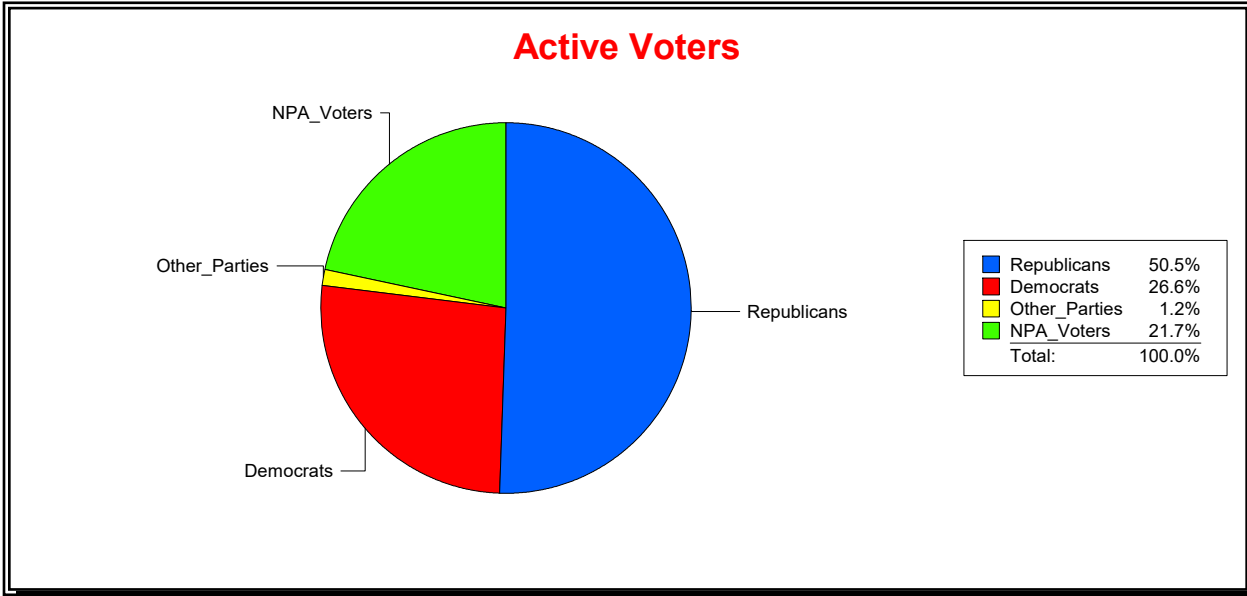

Vicky Oakes

Supervisor of Elections

St Johns County, FL

Date 2/3/2020

Time 01:21 PM

Graphs of District Registration

Active Registered Voters

Inactive Voters

District	Total	Dems	Reps	NonP	Other	Total	Dems	Reps	NonP	Other
School Board - Dist 3	35,918	9,560	18,122	7,800	436	1,926	555	697	653	21