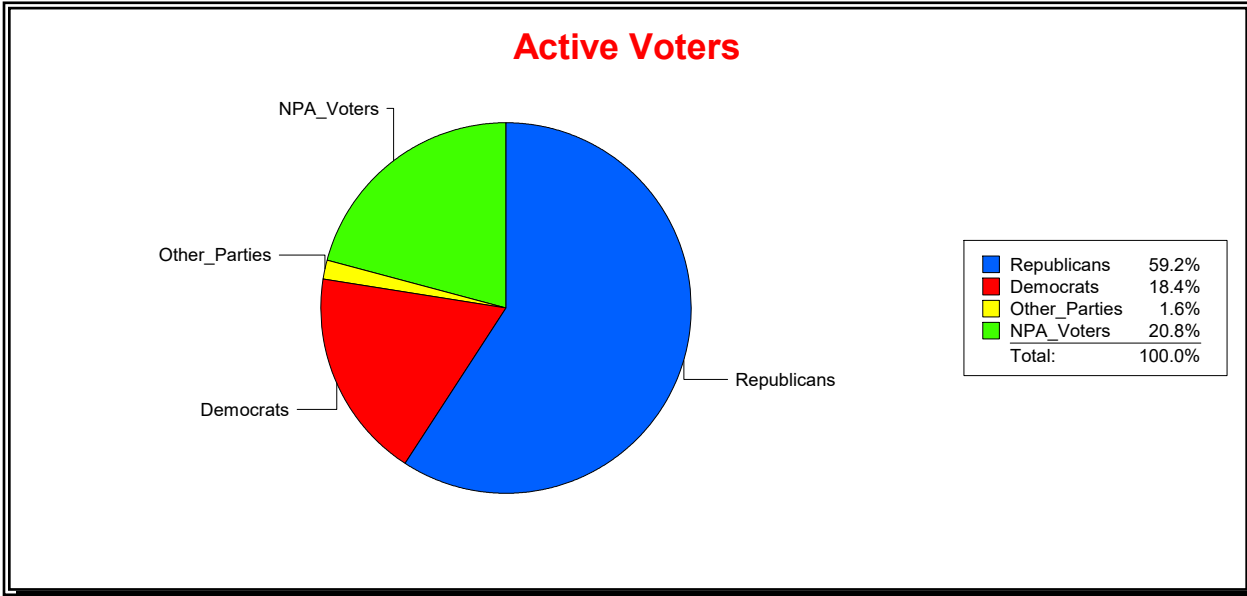

Supervisor of Elections

St Johns County, FL

Date 2/3/2020

Time 01:21 PM

Graphs of District Registration

Active Registered Voters

Inactive Voters

District	Total	Dems	Reps	NonP	Other	Total	Dems	Reps	NonP	Other
Rivers Edge Comm Dev Dist	1,529	281	905	318	25	23	5	12	6	0