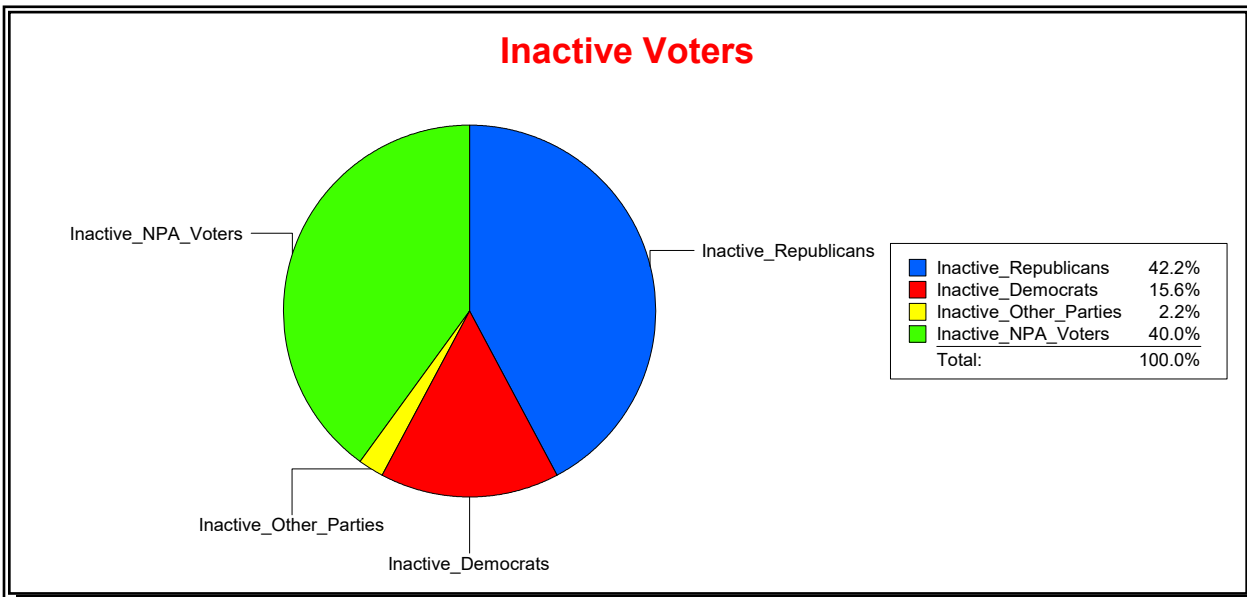

Supervisor of Elections

St Johns County, FL

Date 2/3/2020

Time 01:21 PM

Graphs of District Registration

Active Registered Voters

Inactive Voters

District	Total	Dems	Reps	NonP	Other	Total	Dems	Reps	NonP	Other
Glen St Johns Comm Dev Dist	986	189	514	270	13	45	7	19	18	1