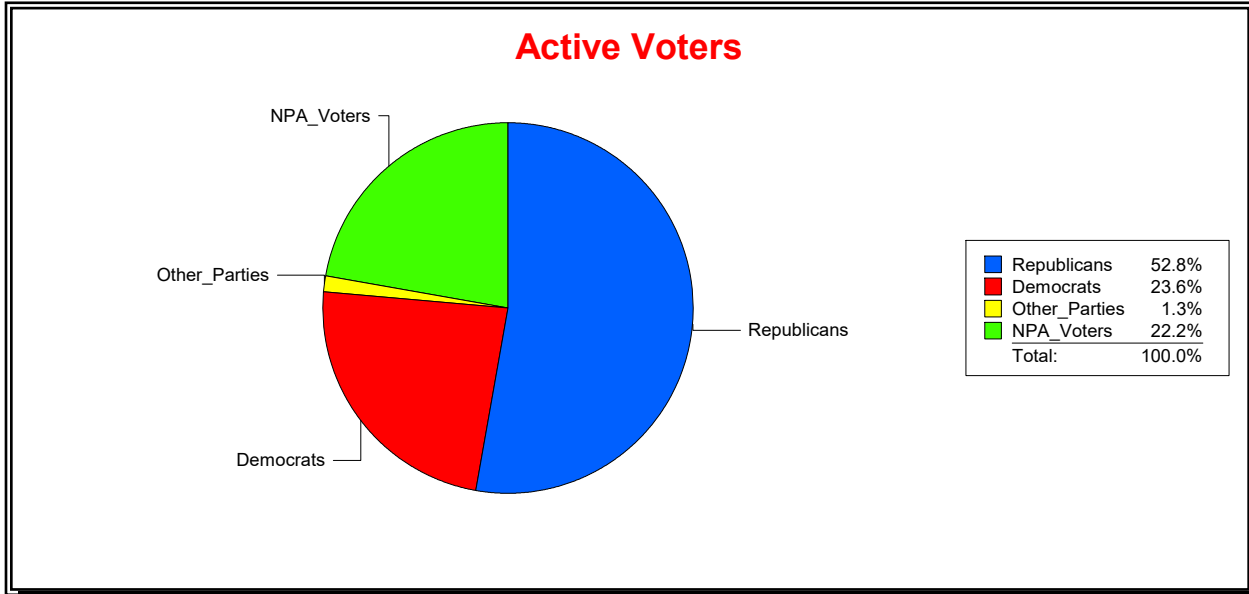

Vicky Oakes

Supervisor of Elections

St Johns County, FL

Date 2/3/2020

Time 01:21 PM

Graphs of District Registration

Active Registered Voters

Inactive Voters

District	Total	Dems	Reps	NonP	Other	Total	Dems	Reps	NonP	Other
US Congress - Dist 4	167,985	39,670	88,731	37,376	2,208	9,650	2,348	4,095	3,097	110