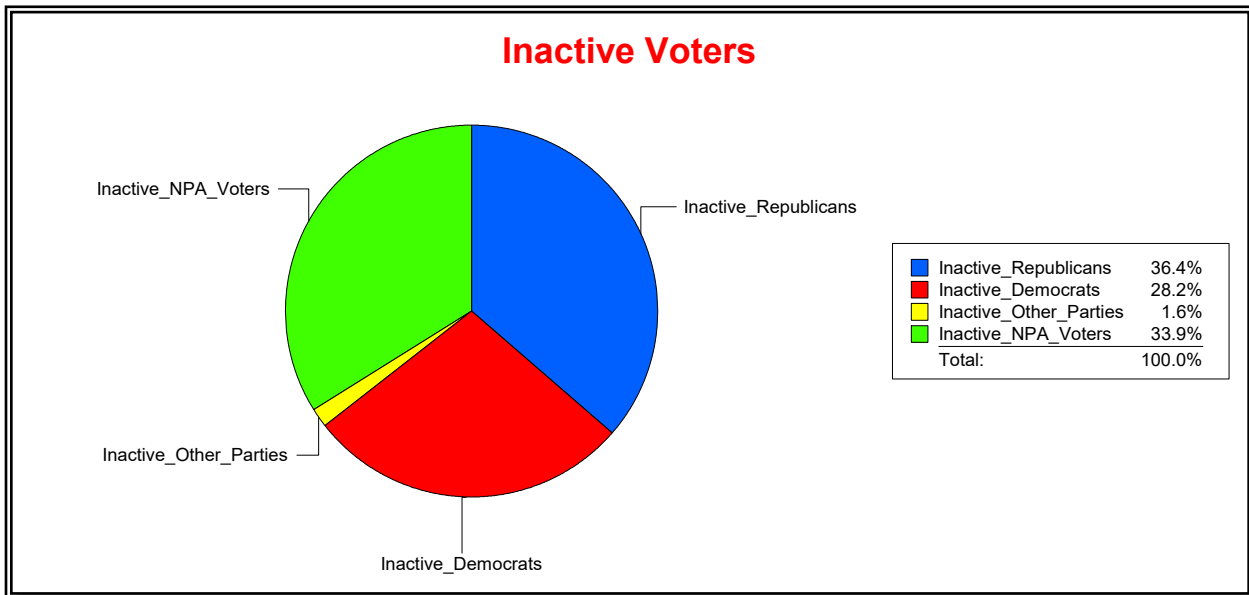

Vicky Oakes

Supervisor of Elections

St Johns County, FL

Date 2/3/2020

Time 01:21 PM

Graphs of District Registration

Active Registered Voters

Inactive Voters

District	Total	Dems	Reps	NonP	Other	Total	Dems	Reps	NonP	Other
County Commission - Dist 5	34,017	10,262	15,527	7,719	509	2,581	727	939	874	41