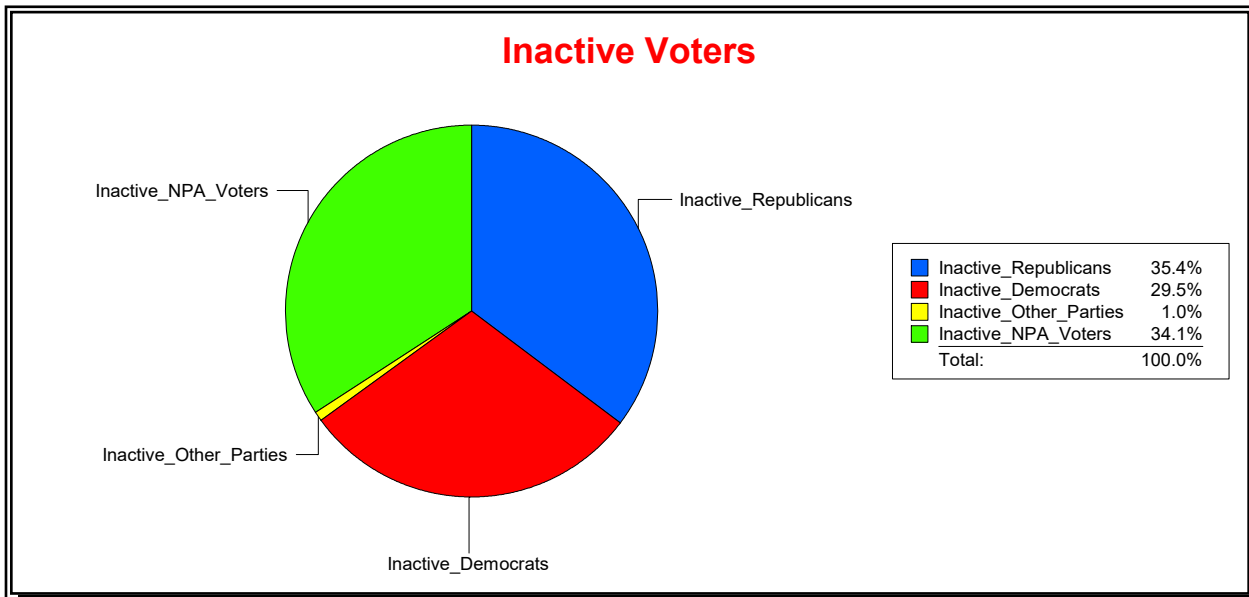

Vicky Oakes

Supervisor of Elections

St Johns County, FL

Date 2/3/2020

Time 01:21 PM

Graphs of District Registration

Active Registered Voters

Inactive Voters

District	Total	Dems	Reps	NonP	Other	Total	Dems	Reps	NonP	Other
US Congress - Dist 6	26,493	7,206	13,255	5,721	311	1,586	468	561	541	16