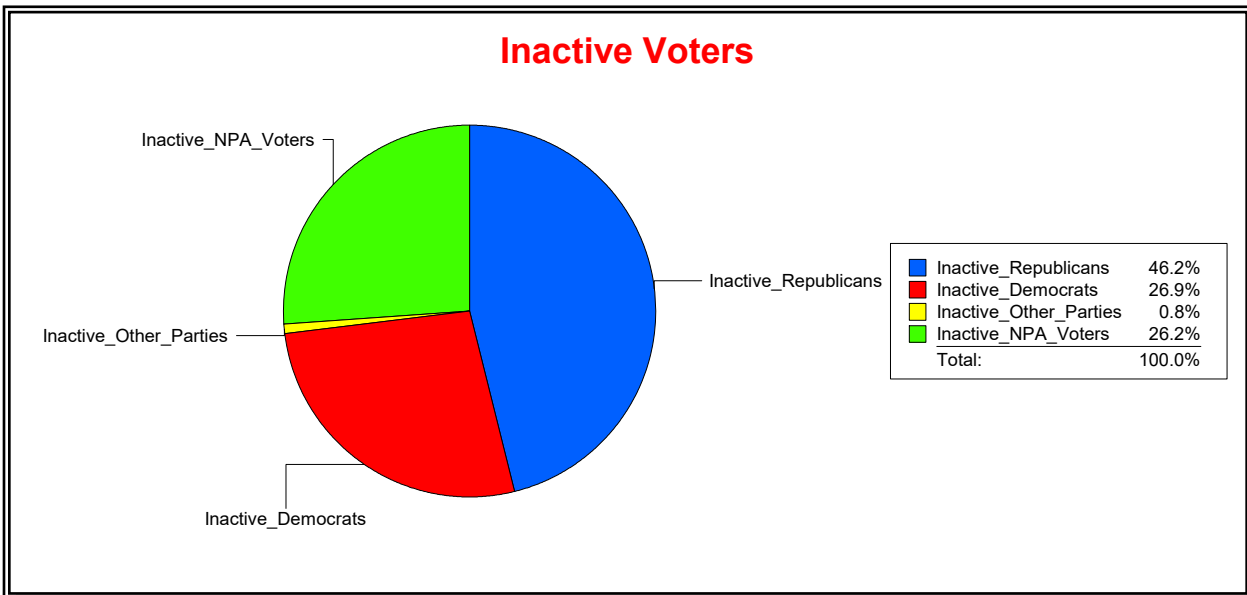

Vicky Oakes

Supervisor of Elections

St Johns County, FL

Date 2/3/2020

Time 01:21 PM

Graphs of District Registration

Active Registered Voters

Inactive Voters

District	Total	Dems	Reps	NonP	Other	Total	Dems	Reps	NonP	Other
Turnbull Creek Comm Dev Dist	2,062	426	1,090	516	30	130	35	60	34	1