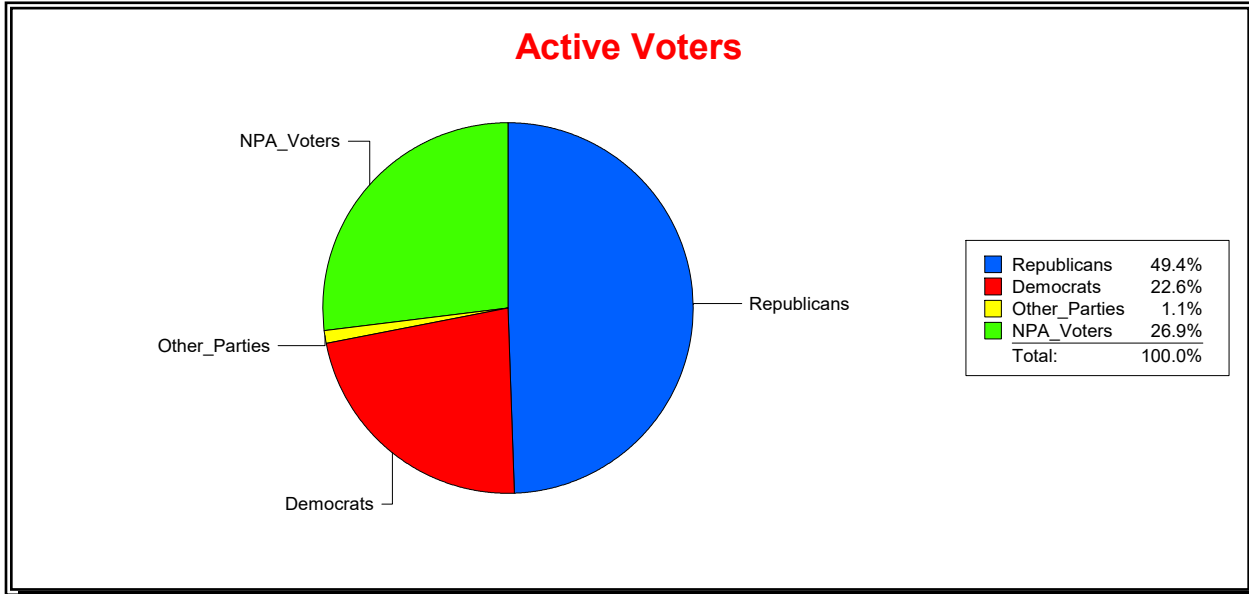

Supervisor of Elections

St Johns County, FL

Date 2/3/2020

Time 01:21 PM

Graphs of District Registration

Active Registered Voters

Inactive Voters

District	Total	Dems	Reps	NonP	Other	Total	Dems	Reps	NonP	Other
Durbin Crossing Comm Dev Dist	4,469	1,012	2,209	1,201	47	268	61	128	75	4