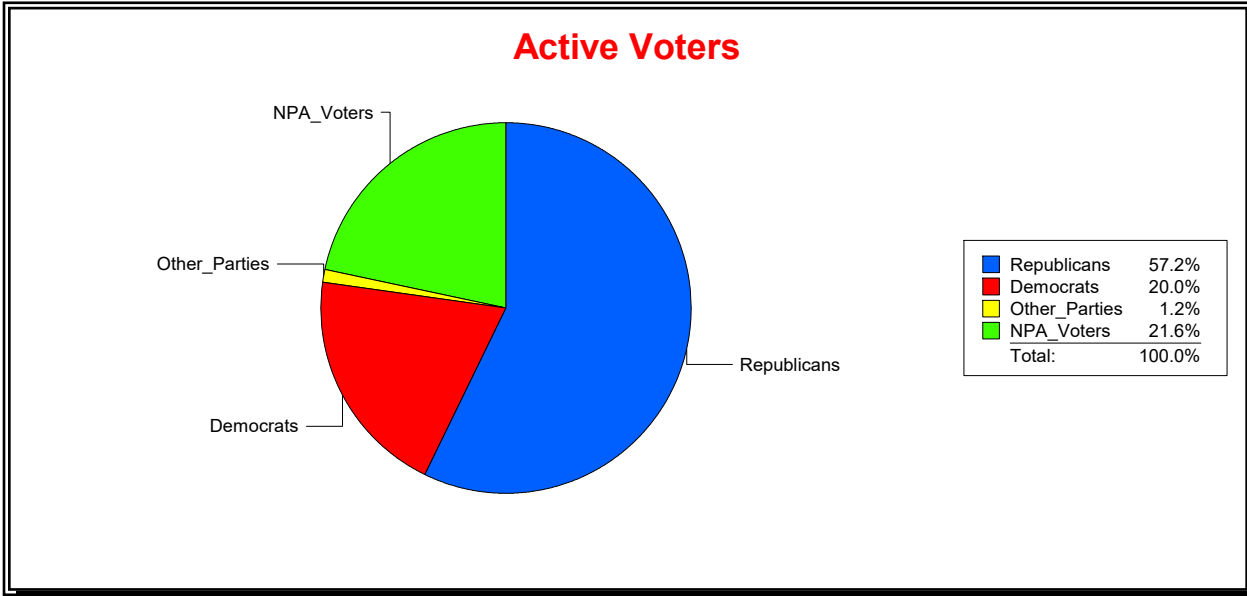

District	Total	Dems	Reps	NonP	Other	Total	Dems	Reps	NonP	Other
St. Johns County	194,478	46,876	101,986	43,097	2,519	11,236	2,816	4,656	3,638	126

Vicky Oakes

Supervisor of Elections

St Johns County, FL

Date 2/3/2020

Time 01:21 PM

Graphs of District Registration

Active Registered Voters

Inactive Voters

District	Total	Dems	Reps	NonP	Other	Total	Dems	Reps	NonP	Other
County Commission - Dist 1	42,695	8,531	24,427	9,217	520	1,978	414	961	586	17