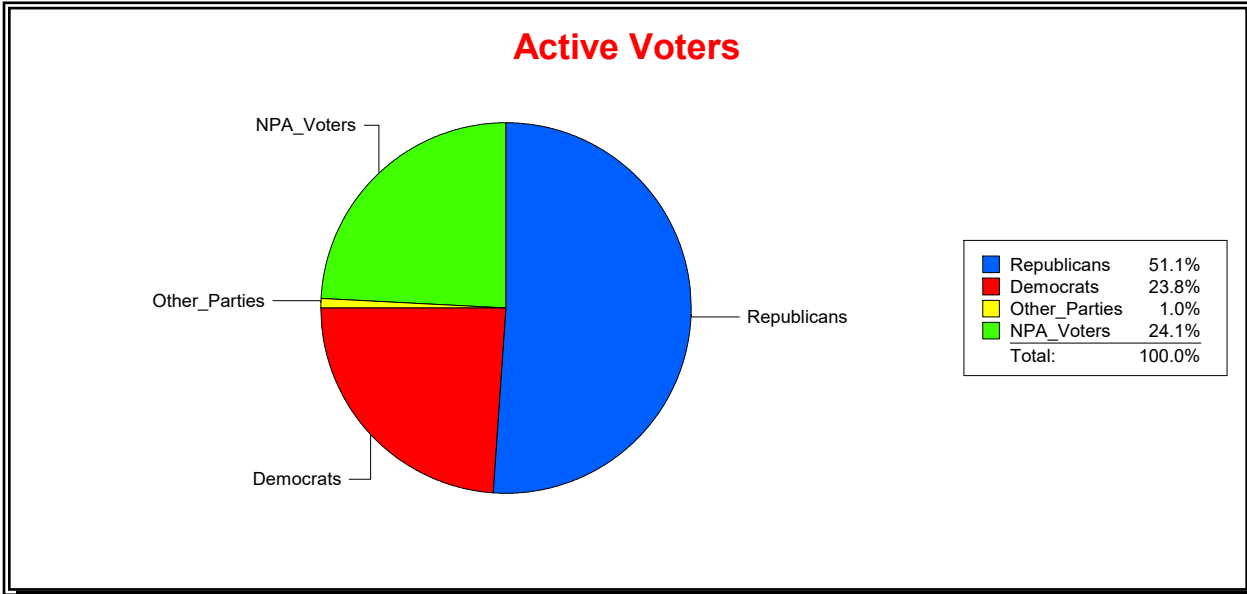

Vicky Oakes

Supervisor of Elections

St Johns County, FL

Date 2/3/2020

Time 01:21 PM

Graphs of District Registration

Active Registered Voters

Inactive Voters

District	Total	Dems	Reps	NonP	Other	Total	Dems	Reps	NonP	Other
Brandy Creek Comm Dev Dist	1,263	301	646	304	12	104	21	59	23	1