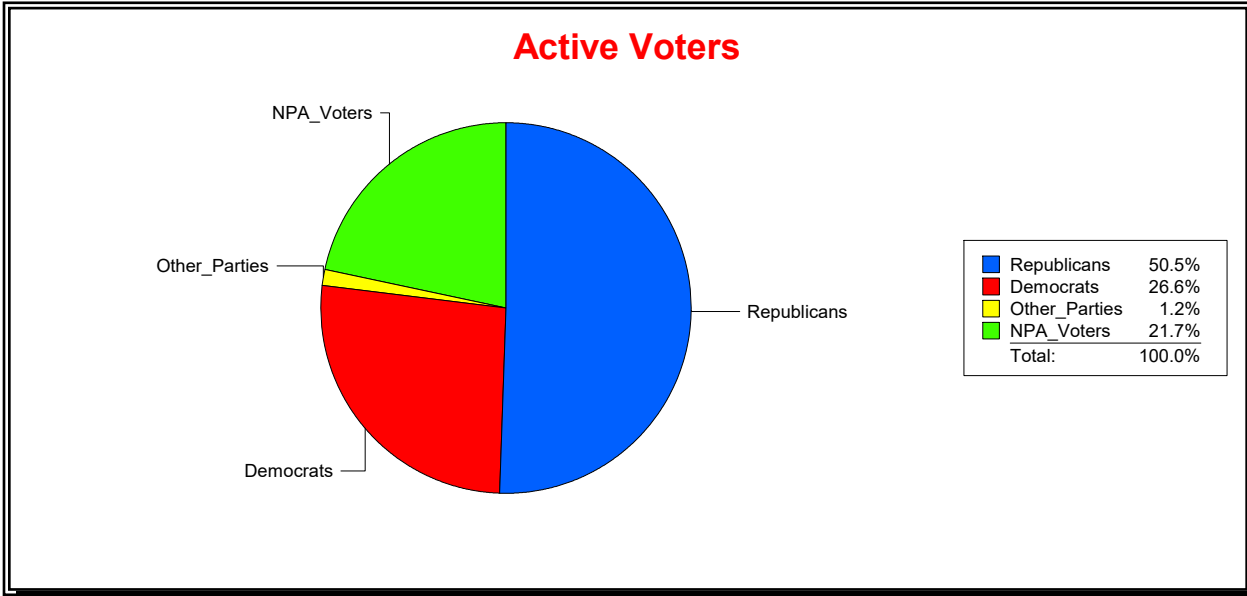

Vicky Oakes

Supervisor of Elections

St Johns County, FL

Date 2/3/2020

Time 01:21 PM

Graphs of District Registration

Active Registered Voters

Inactive Voters

District	Total	Dems	Reps	NonP	Other	Total	Dems	Reps	NonP	Other
County Commission - Dist 3	35,918	9,560	18,122	7,800	436	1,926	555	697	653	21