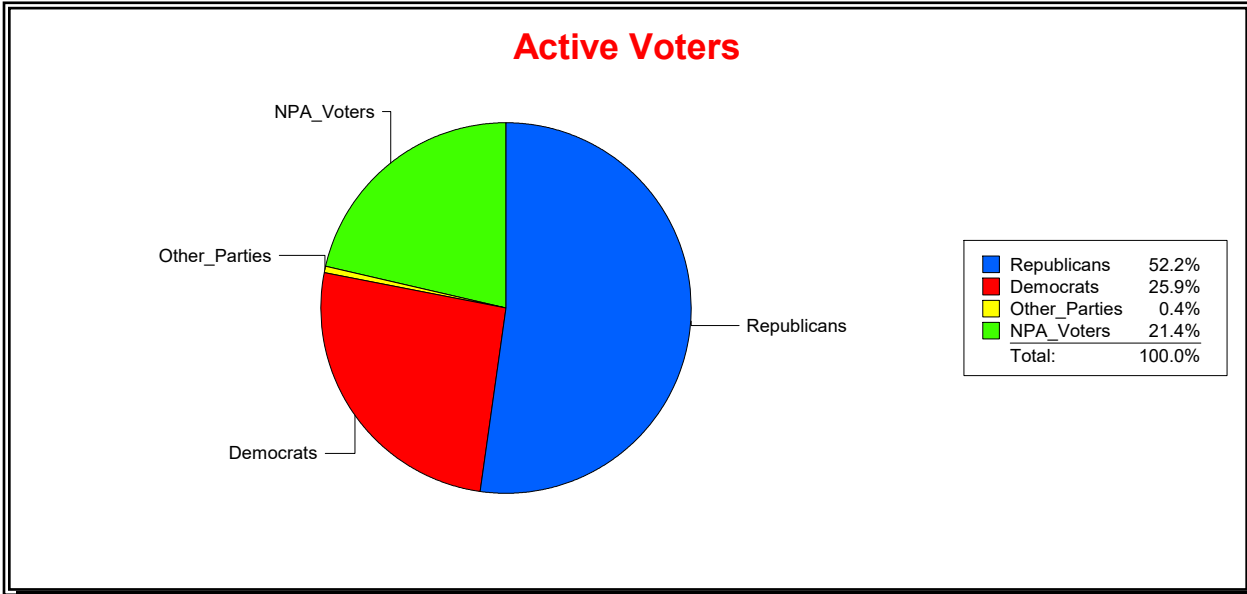

Vicky Oakes

Supervisor of Elections

St Johns County, FL

Date 2/3/2020

Time 01:21 PM

Graphs of District Registration

Active Registered Voters

Inactive Voters

District	Total	Dems	Reps	NonP	Other	Total	Dems	Reps	NonP	Other
Sandy Creek Comm Dev Dist	448	116	234	96	2	11	1	5	5	0