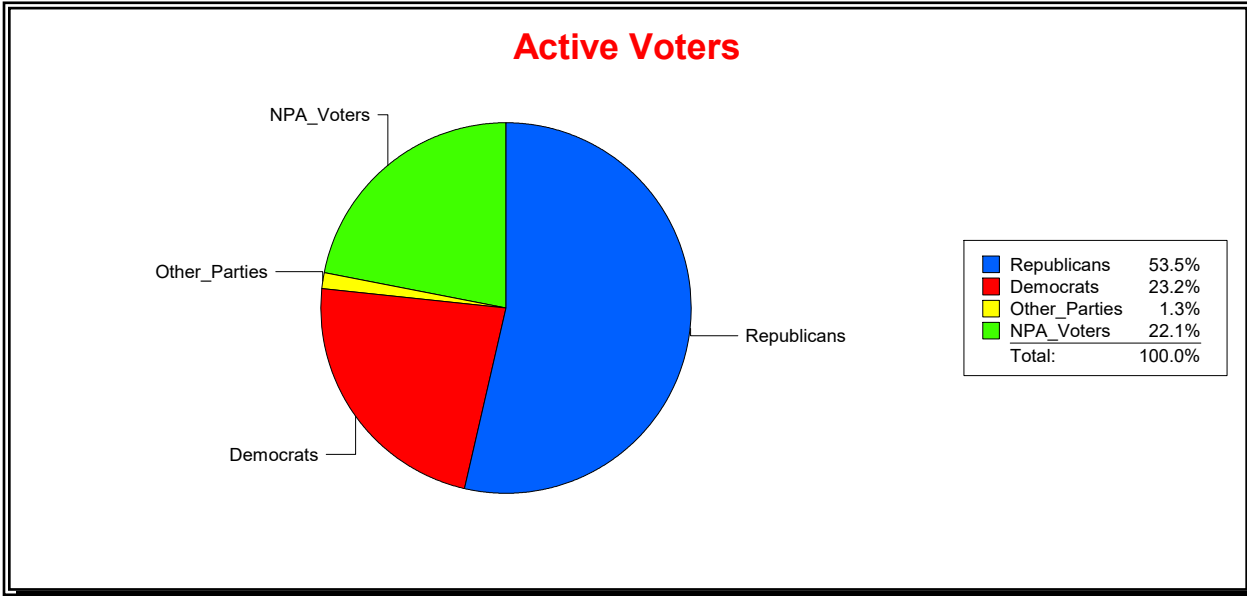

Vicky Oakes

Supervisor of Elections

St Johns County, FL

Date 2/3/2020

Time 01:21 PM

Graphs of District Registration

Active Registered Voters

Inactive Voters

District	Total	Dems	Reps	NonP	Other	Total	Dems	Reps	NonP	Other
St Johns County	178,514	41,361	95,526	39,367	2,260	9,746	2,348	4,171	3,129	98