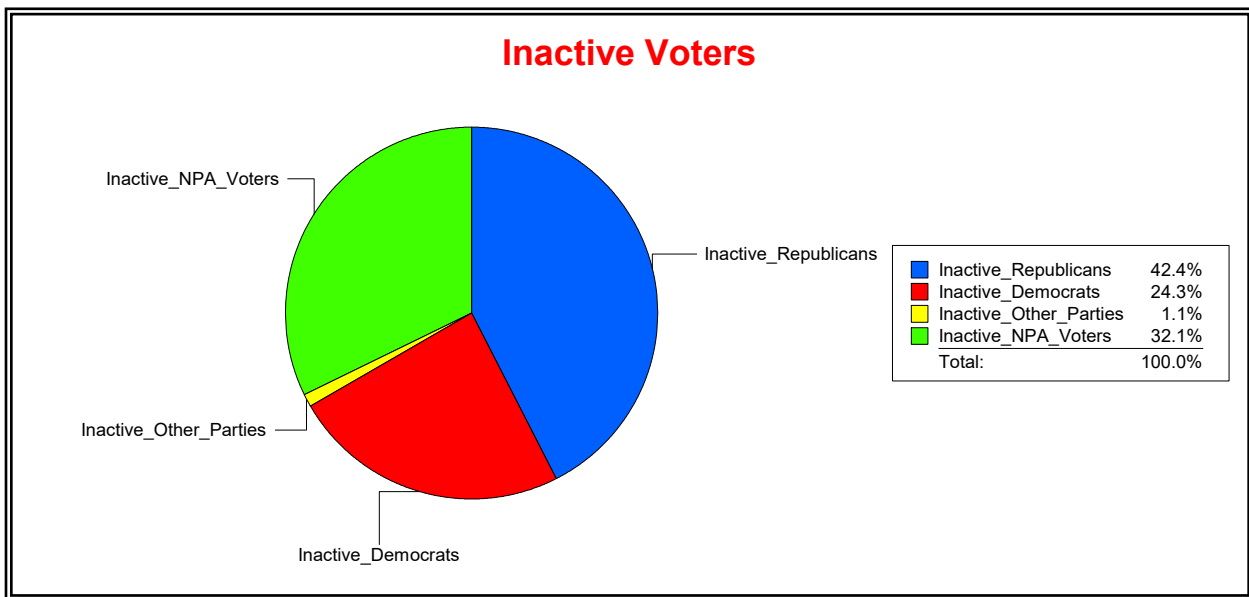

Vicky Oakes

Supervisor of Elections

St Johns County, FL

Date 2/3/2020

Time 01:21 PM

Graphs of District Registration

Active Registered Voters

Inactive Voters

District	Total	Dems	Reps	NonP	Other	Total	Dems	Reps	NonP	Other
US Congress - Dist 4	167,985	39,670	88,731	37,376	2,208	9,650	2,348	4,095	3,097	110