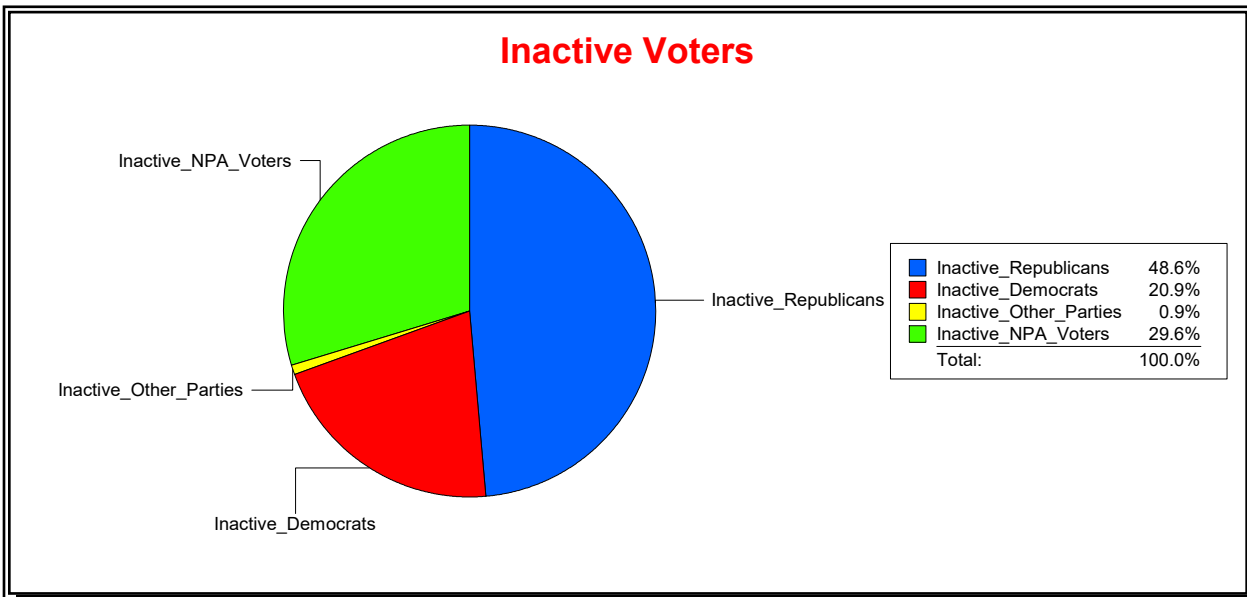

District	Total	Dems	Reps	NonP	Other	Total	Dems	Reps	NonP	Other
St. Johns County	194,478	46,876	101,986	43,097	2,519	11,236	2,816	4,656	3,638	126

Vicky Oakes

Supervisor of Elections

St Johns County, FL

Date 2/3/2020

Time 01:21 PM

Graphs of District Registration

Active Registered Voters

Inactive Voters

District	Total	Dems	Reps	NonP	Other	Total	Dems	Reps	NonP	Other
County Commission - Dist 1	42,695	8,531	24,427	9,217	520	1,978	414	961	586	17