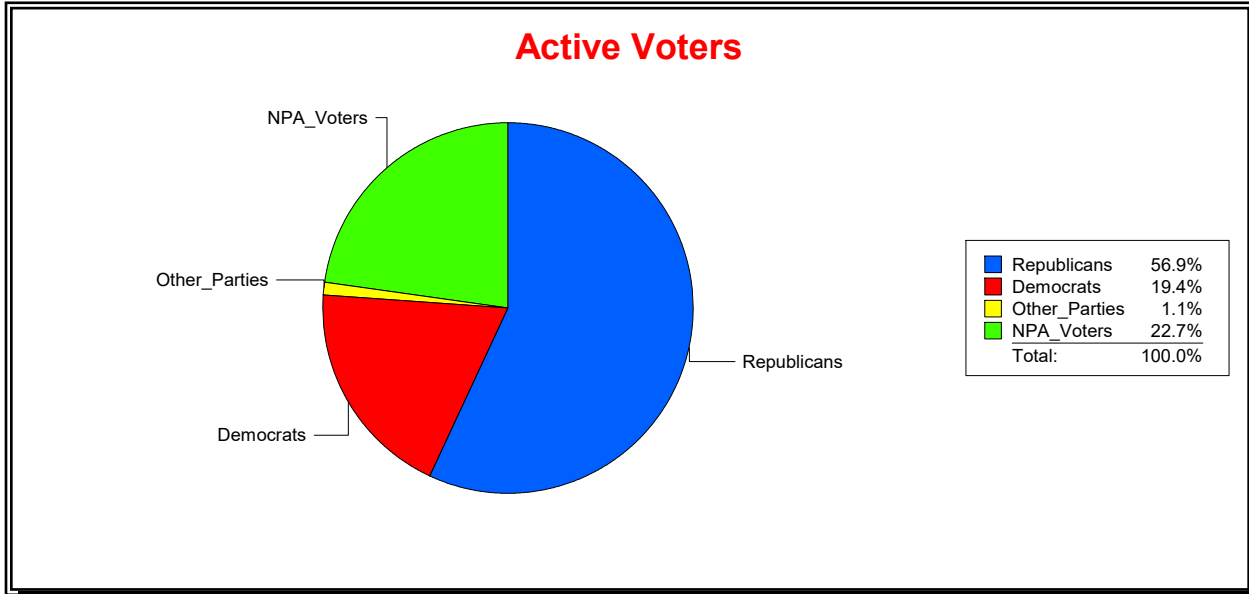

Vicky Oakes

Supervisor of Elections

St Johns County, FL

Date 2/3/2020

Time 01:21 PM

Graphs of District Registration

Active Registered Voters

Inactive Voters

District	Total	Dems	Reps	NonP	Other	Total	Dems	Reps	NonP	Other
Marshall Creek Comm Dev Dist	2,559	496	1,455	580	28	124	23	67	31	3