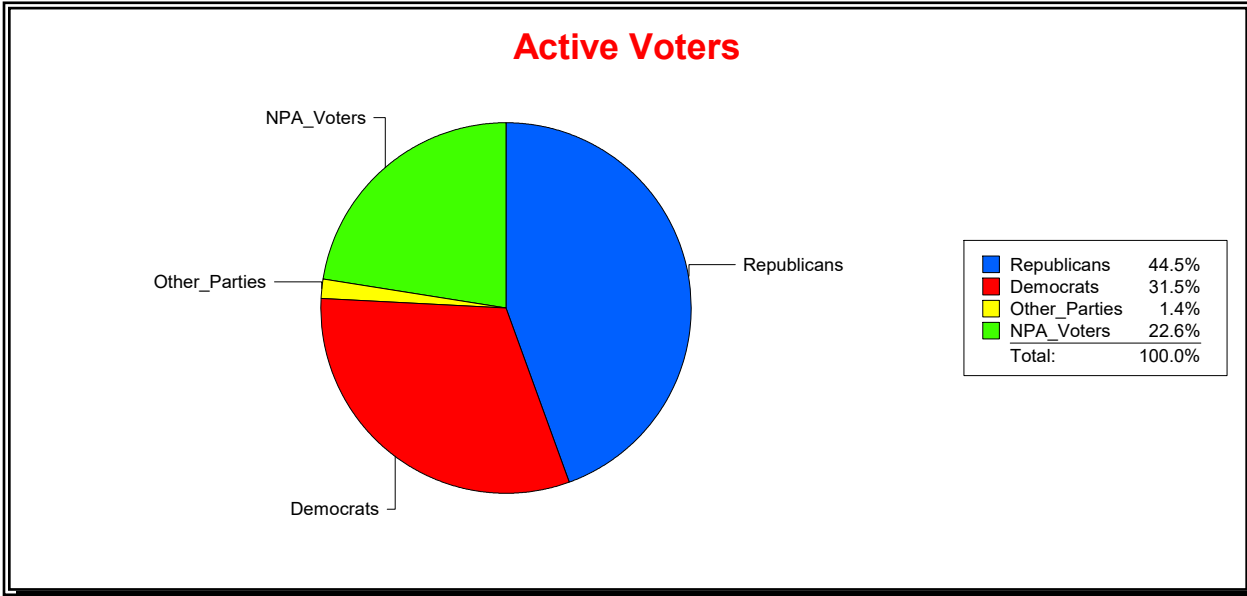

Vicky Oakes

Supervisor of Elections

St Johns County, FL

Date 2/3/2020

Time 01:21 PM

Graphs of District Registration

Active Registered Voters

Inactive Voters

District	Total	Dems	Reps	NonP	Other	Total	Dems	Reps	NonP	Other
Port Waterway & Beach	53,035	16,693	23,595	12,004	743	3,886	1,173	1,340	1,314	59