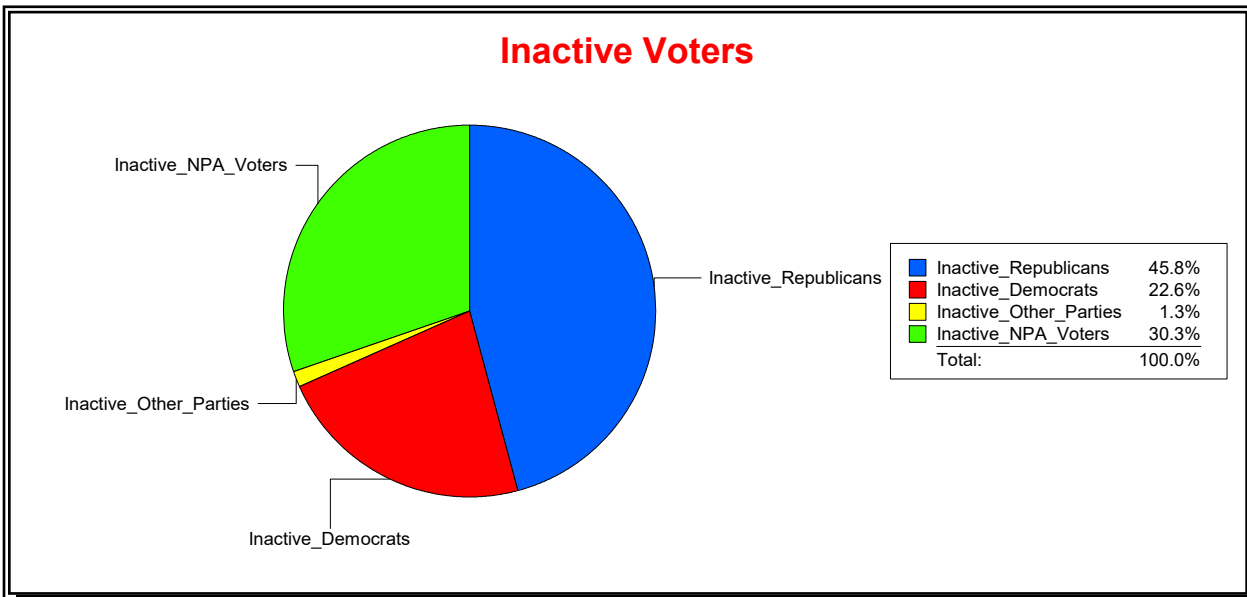

Supervisor of Elections

St Johns County, FL

Date 2/3/2020

Time 01:21 PM

Graphs of District Registration

Active Registered Voters

Inactive Voters

District	Total	Dems	Reps	NonP	Other	Total	Dems	Reps	NonP	Other
<b>Julington Creek Comm Dev Dist</b>	12,471	2,536	7,131	2,659	145	712	161	326	216	9