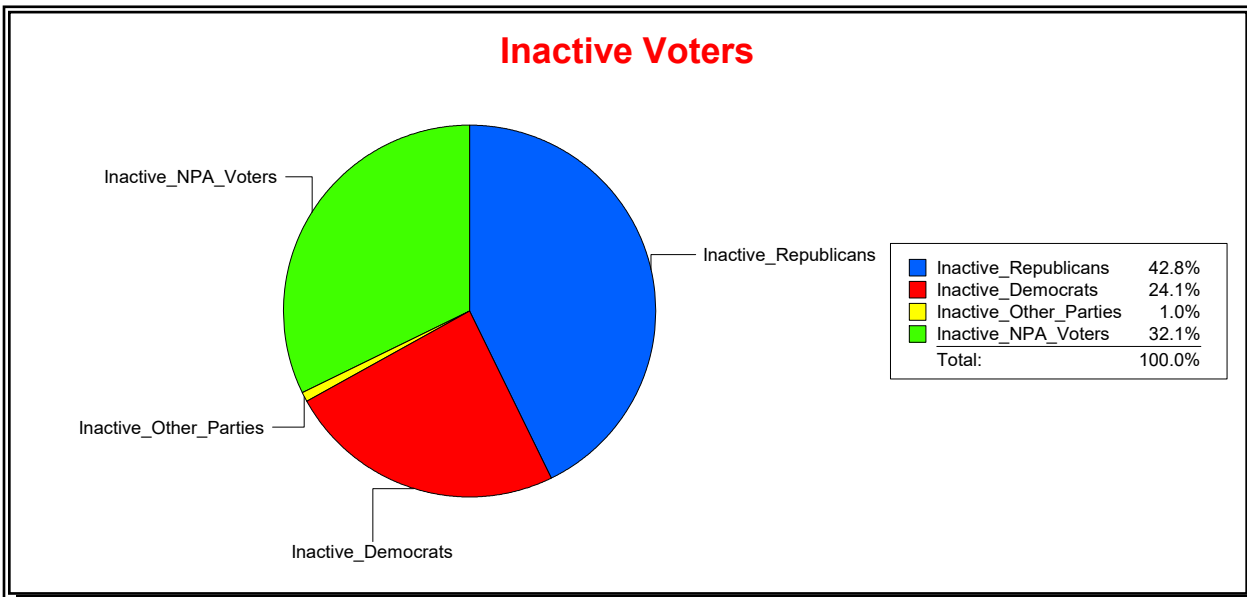

Vicky Oakes

Supervisor of Elections

St Johns County, FL

Date 2/3/2020

Time 01:21 PM

Graphs of District Registration

Active Registered Voters

Inactive Voters

District	Total	Dems	Reps	NonP	Other	Total	Dems	Reps	NonP	Other
St Johns County	178,514	41,361	95,526	39,367	2,260	9,746	2,348	4,171	3,129	98