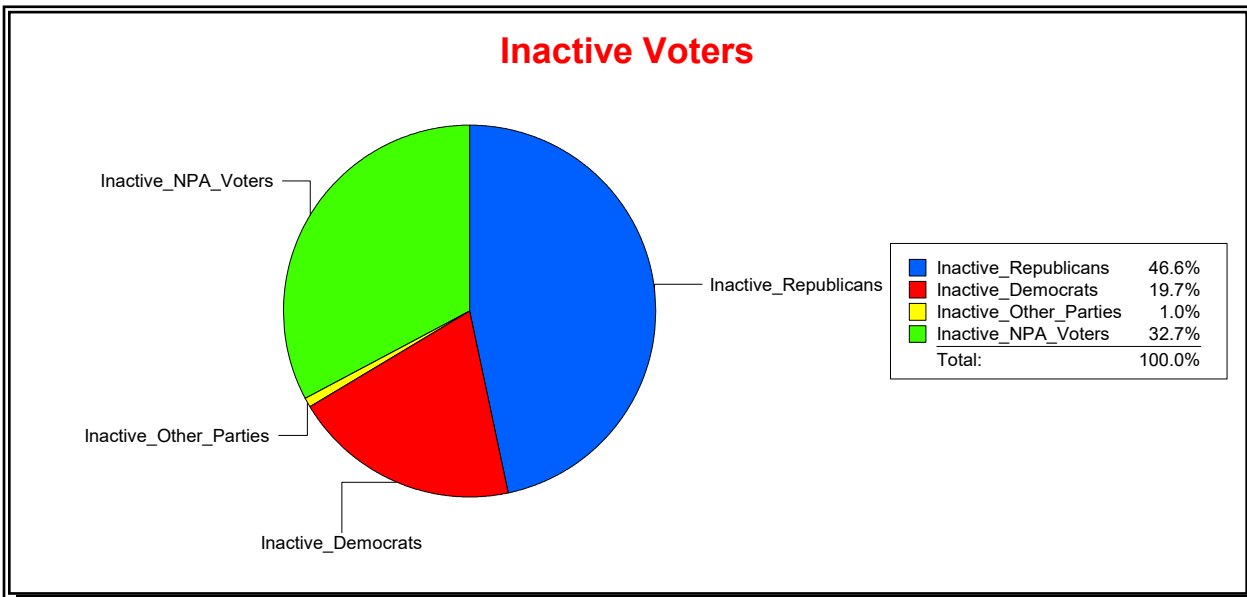

Vicky Oakes

Supervisor of Elections

St Johns County, FL

Date 2/3/2020

Time 01:21 PM

Graphs of District Registration

Active Registered Voters

Inactive Voters

District	Total	Dems	Reps	NonP	Other	Total	Dems	Reps	NonP	Other
County Commission - Dist 4	47,113	9,329	26,727	10,408	649	2,440	481	1,137	798	24