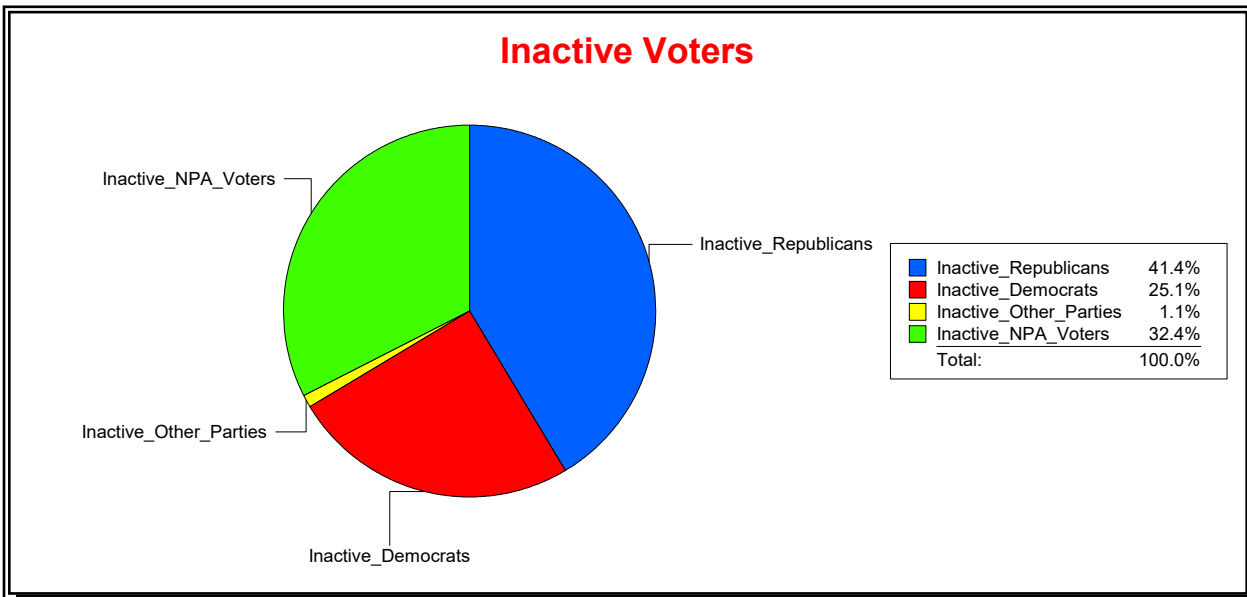

Vicky Oakes

Supervisor of Elections

St Johns County, FL

Date 2/3/2020

Time 01:21 PM

Graphs of District Registration

Active Registered Voters

Inactive Voters

District	Total	Dems	Reps	NonP	Other	Total	Dems	Reps	NonP	Other
State Senate - Dist 7	194,478	46,876	101,986	43,097	2,519	11,236	2,816	4,656	3,638	126