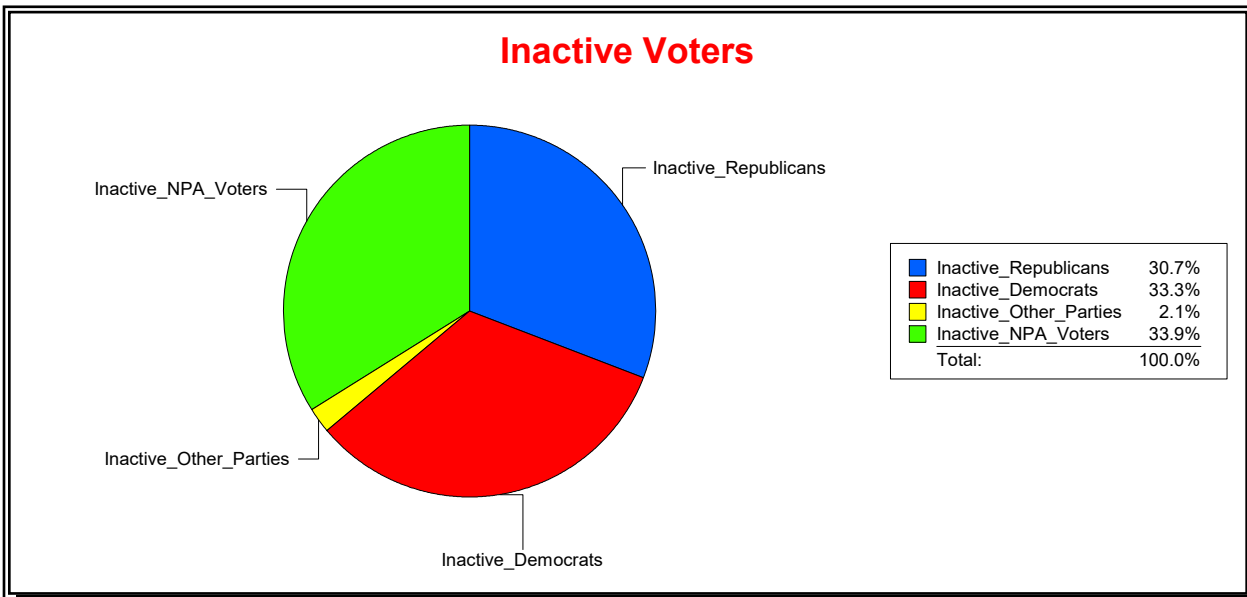

Vicky Oakes

Supervisor of Elections

St Johns County, FL

Date 2/3/2020

Time 01:21 PM

Graphs of District Registration

Active Registered Voters

Inactive Voters

District	Total	Dems	Reps	NonP	Other	Total	Dems	Reps	NonP	Other
St Augustine	10,453	4,009	3,812	2,442	190	1,100	366	338	373	23