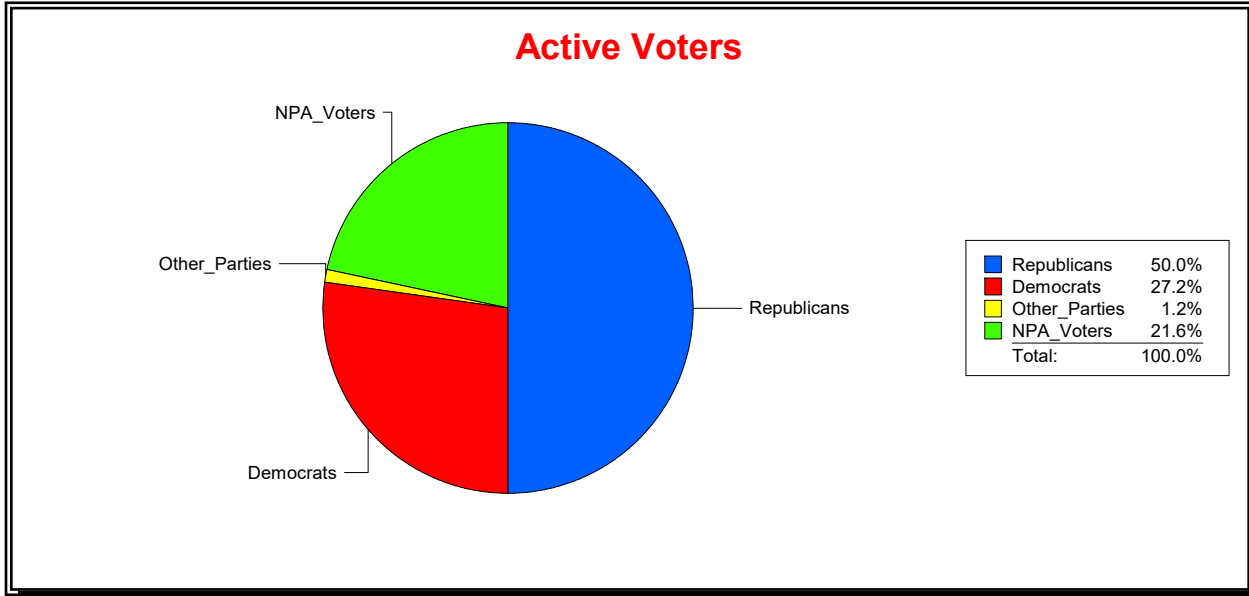

Vicky Oakes

Supervisor of Elections

St Johns County, FL

Date 2/3/2020

Time 01:21 PM

Graphs of District Registration

Active Registered Voters

Inactive Voters

District	Total	Dems	Reps	NonP	Other	Total	Dems	Reps	NonP	Other
US Congress - Dist 6	26,493	7,206	13,255	5,721	311	1,586	468	561	541	16