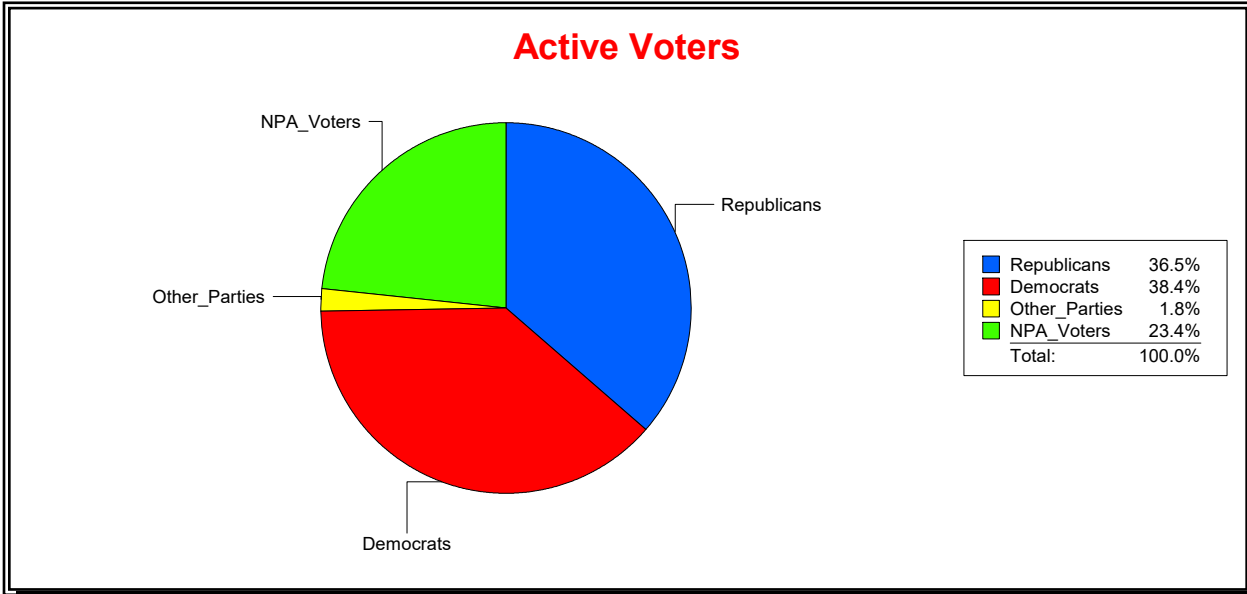

Vicky Oakes

Supervisor of Elections

St Johns County, FL

Date 2/3/2020

Time 01:21 PM

Graphs of District Registration

Active Registered Voters

Inactive Voters

District	Total	Dems	Reps	NonP	Other	Total	Dems	Reps	NonP	Other
St Augustine	10,453	4,009	3,812	2,442	190	1,100	366	338	373	23