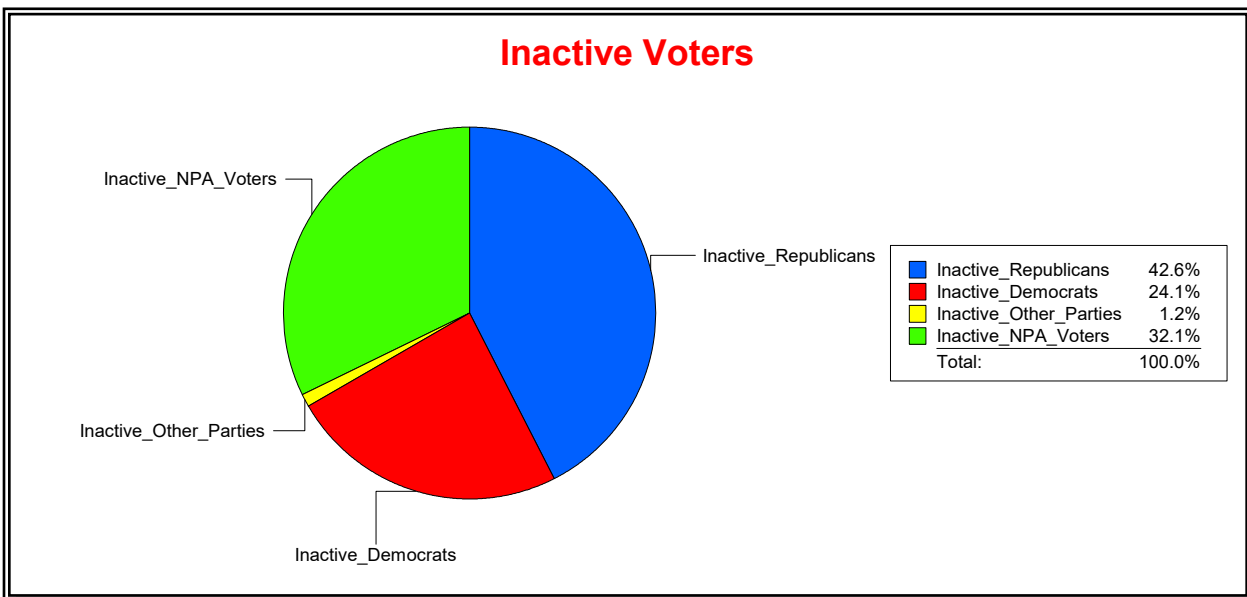

Supervisor of Elections

St Johns County, FL

Date 2/3/2020

Time 01:21 PM

Graphs of District Registration

Active Registered Voters

Inactive Voters

District	Total	Dems	Reps	NonP	Other	Total	Dems	Reps	NonP	Other
State Representative - Dist 17	164,527	38,801	86,937	36,628	2,161	9,483	2,283	4,043	3,047	110