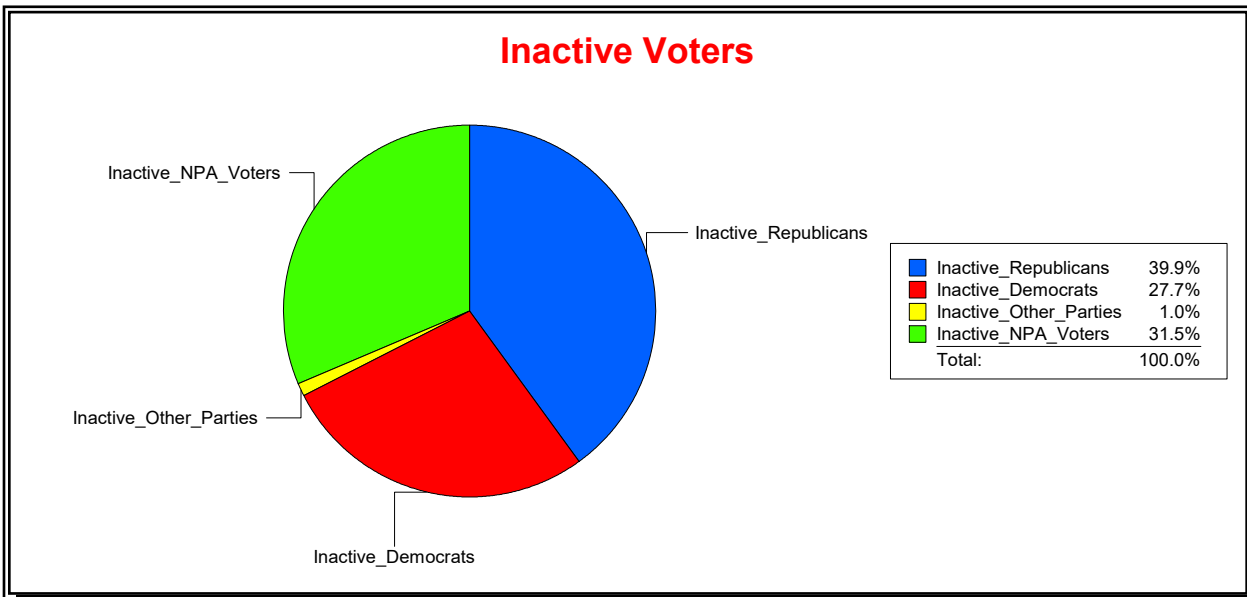

Vicky Oakes

Supervisor of Elections

St Johns County, FL

Date 2/3/2020

Time 01:21 PM

Graphs of District Registration

Active Registered Voters

Inactive Voters

District	Total	Dems	Reps	NonP	Other	Total	Dems	Reps	NonP	Other
School Board - Dist 2	34,735	9,194	17,183	7,953	405	2,311	639	922	727	23