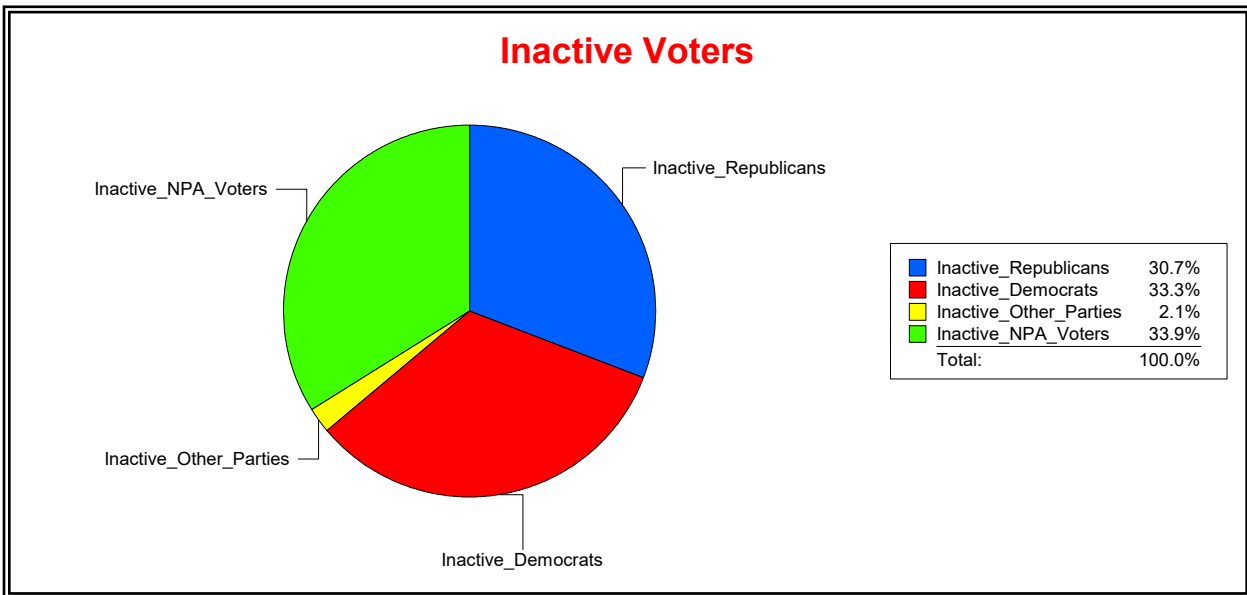

Vicky Oakes

Supervisor of Elections

St Johns County, FL

Date 2/3/2020

Time 01:21 PM

Graphs of District Registration

Active Registered Voters

Inactive Voters

District	Total	Dems	Reps	NonP	Other	Total	Dems	Reps	NonP	Other
St Augustine	10,453	4,009	3,812	2,442	190	1,100	366	338	373	23