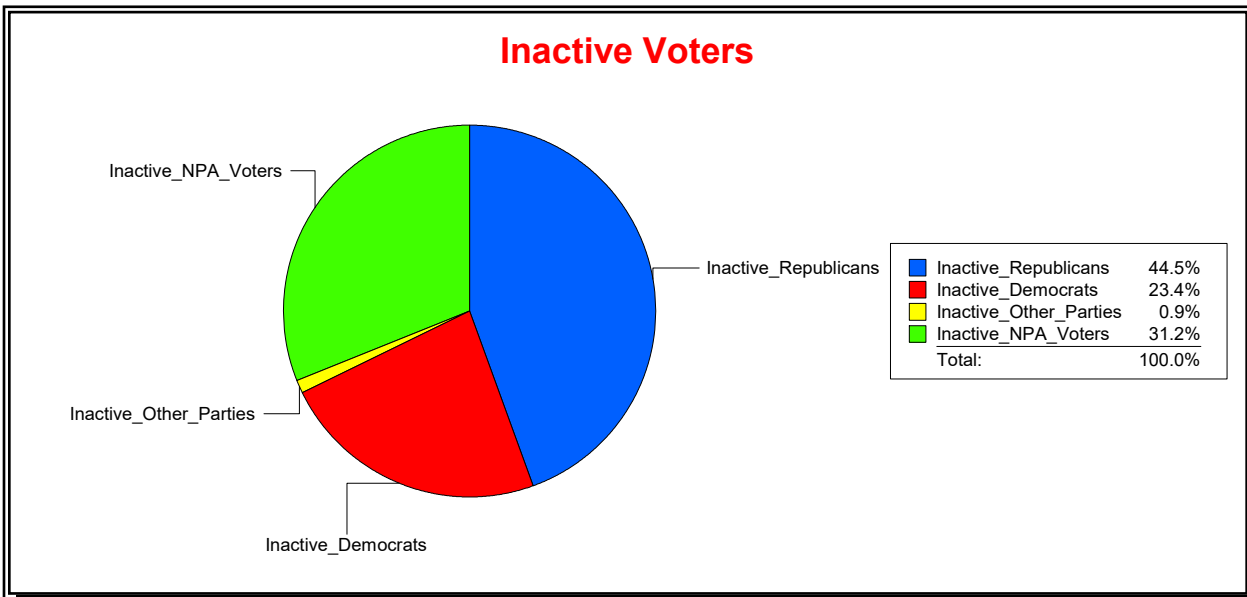

Vicky Oakes

Supervisor of Elections

St Johns County, FL

Date 2/3/2020

Time 01:21 PM

Graphs of District Registration

Active Registered Voters

Inactive Voters

District	Total	Dems	Reps	NonP	Other	Total	Dems	Reps	NonP	Other
Heritage Landing Comm Dev Dist	2,481	617	1,172	656	36	218	51	97	68	2