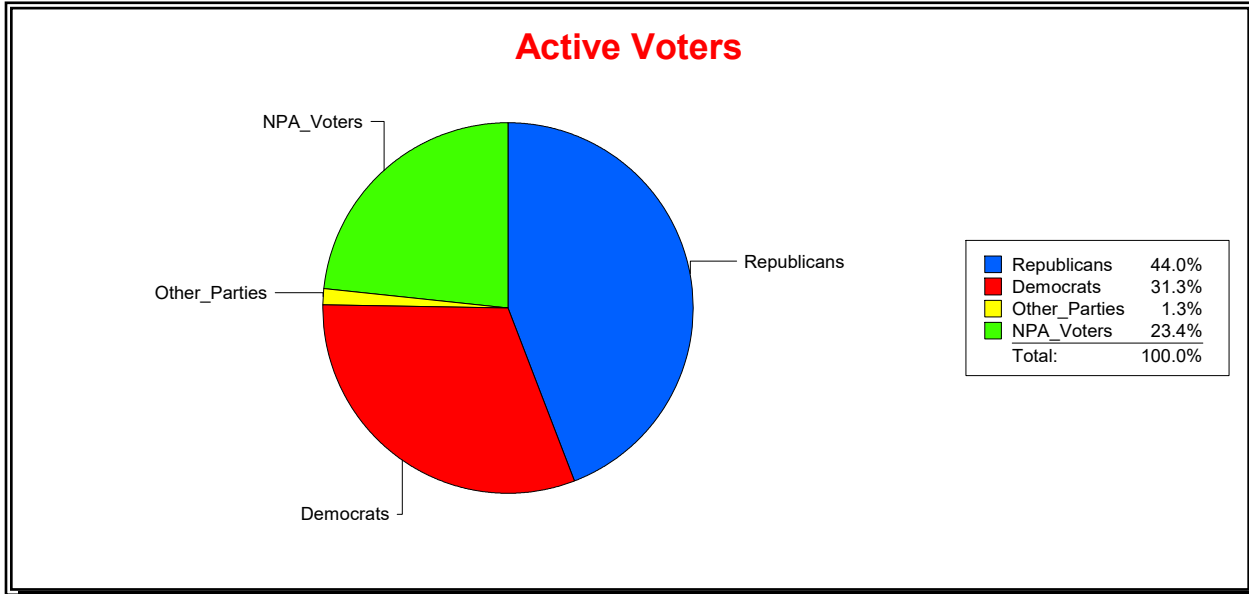

Vicky Oakes

Supervisor of Elections

St Johns County, FL

Date 2/3/2020

Time 01:21 PM

Graphs of District Registration

Active Registered Voters

Inactive Voters

District	Total	Dems	Reps	NonP	Other	Total	Dems	Reps	NonP	Other
Heritage Park Comm Dev Dist	1,365	427	601	319	18	49	11	21	17	0