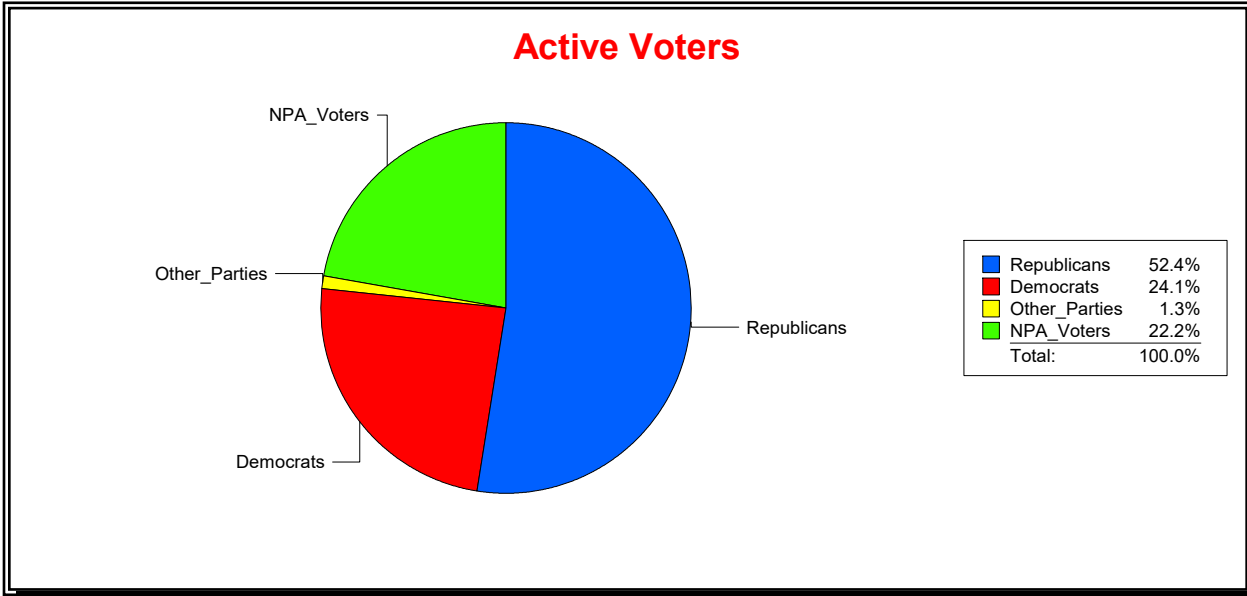

Vicky Oakes

Supervisor of Elections

St Johns County, FL

Date 2/3/2020

Time 01:21 PM

Graphs of District Registration

Active Registered Voters

Inactive Voters

District	Total	Dems	Reps	NonP	Other	Total	Dems	Reps	NonP	Other
St. Johns County	194,478	46,876	101,986	43,097	2,519	11,236	2,816	4,656	3,638	126

Vicky Oakes

Supervisor of Elections

St Johns County, FL

Date 2/3/2020