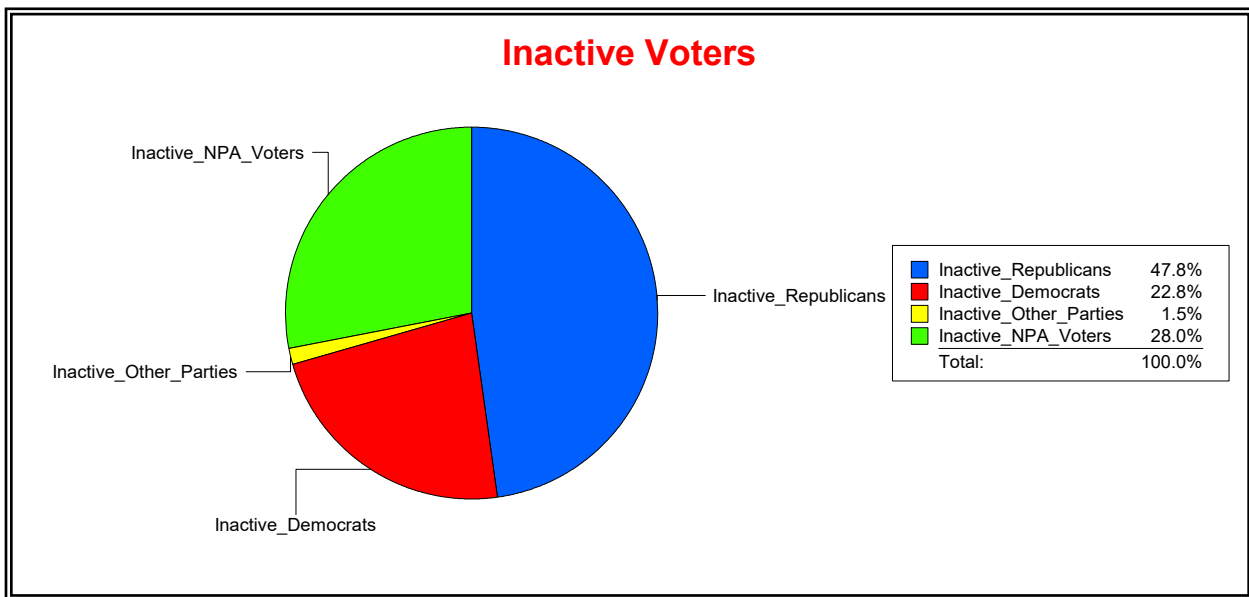

Supervisor of Elections

St Johns County, FL

Date 2/3/2020

Time 01:21 PM

Graphs of District Registration

Active Registered Voters

Inactive Voters

District	Total	Dems	Reps	NonP	Other	Total	Dems	Reps	NonP	Other
Durbin Crossing Comm Dev Dist	4,469	1,012	2,209	1,201	47	268	61	128	75	4