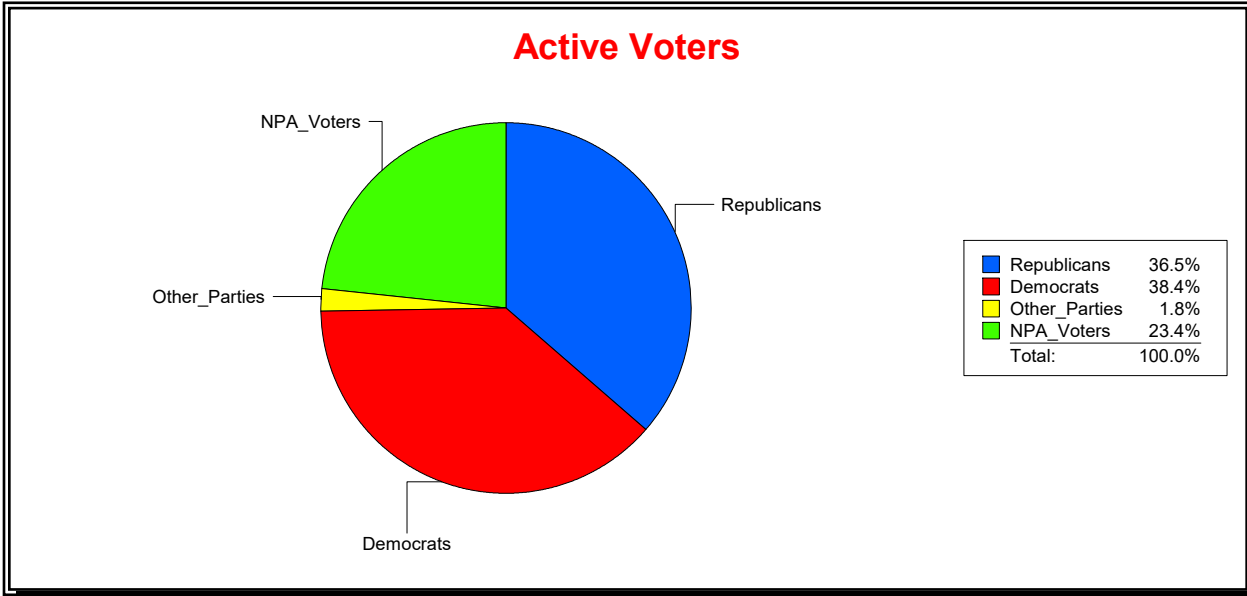

Vicky Oakes

Supervisor of Elections

St Johns County, FL

Date 2/3/2020

Time 01:21 PM

Graphs of District Registration

Active Registered Voters

Inactive Voters

District	Total	Dems	Reps	NonP	Other	Total	Dems	Reps	NonP	Other
St Augustine	10,453	4,009	3,812	2,442	190	1,100	366	338	373	23