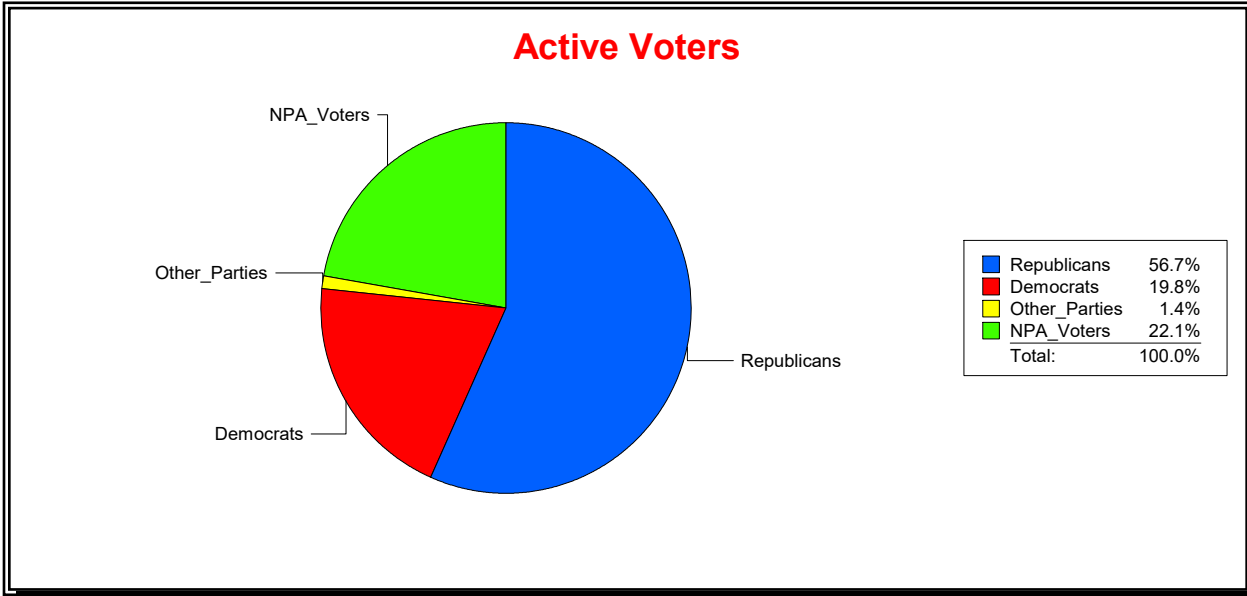

Vicky Oakes

Supervisor of Elections

St Johns County, FL

Date 2/3/2020

Time 01:21 PM

Graphs of District Registration

Active Registered Voters

Inactive Voters

District	Total	Dems	Reps	NonP	Other	Total	Dems	Reps	NonP	Other
School Board - Dist 4	47,113	9,329	26,727	10,408	649	2,440	481	1,137	798	24