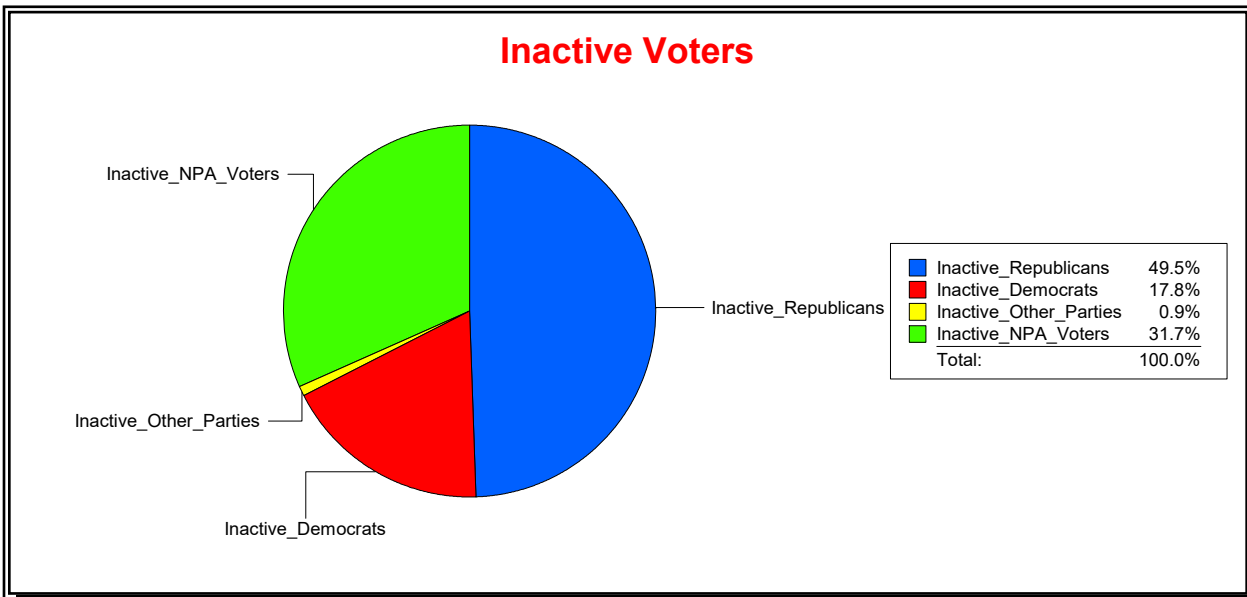

Vicky Oakes

Supervisor of Elections

St Johns County, FL

Date 2/3/2020

Time 01:21 PM

Graphs of District Registration

Active Registered Voters

Inactive Voters

District	Total	Dems	Reps	NonP	Other	Total	Dems	Reps	NonP	Other
Tolomato Comm Dev Dist	12,075	2,615	6,384	2,846	230	426	76	211	135	4