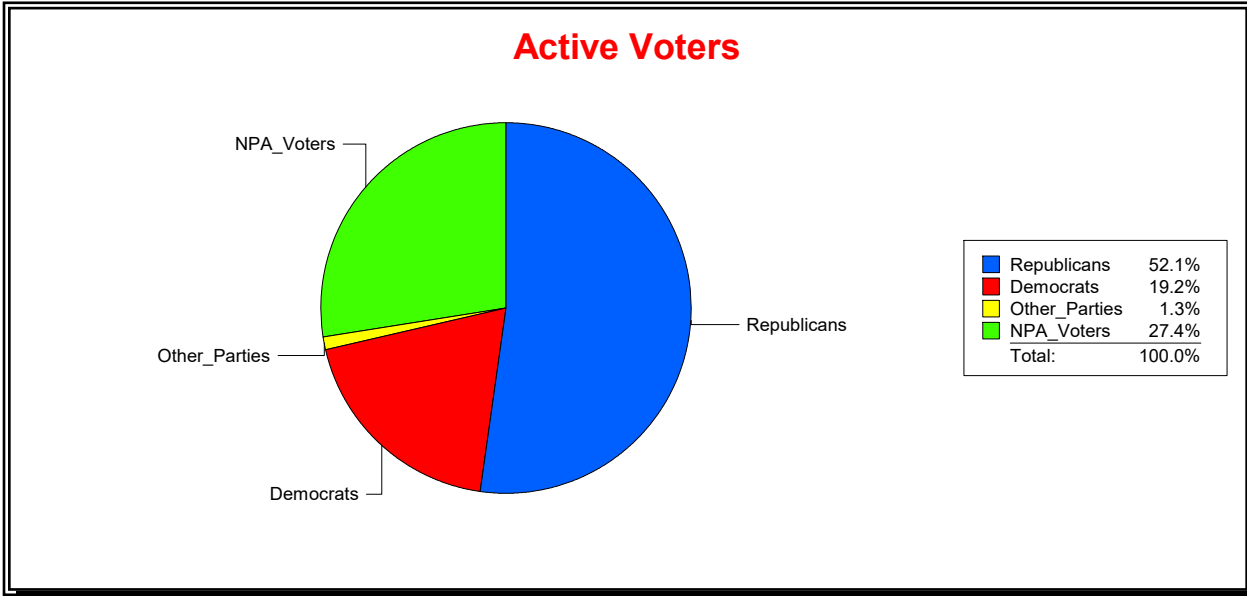

Supervisor of Elections

St Johns County, FL

Date 2/3/2020

Time 01:21 PM

Graphs of District Registration

Active Registered Voters

Inactive Voters

District	Total	Dems	Reps	NonP	Other	Total	Dems	Reps	NonP	Other
Glen St Johns Comm Dev Dist	986	189	514	270	13	45	7	19	18	1