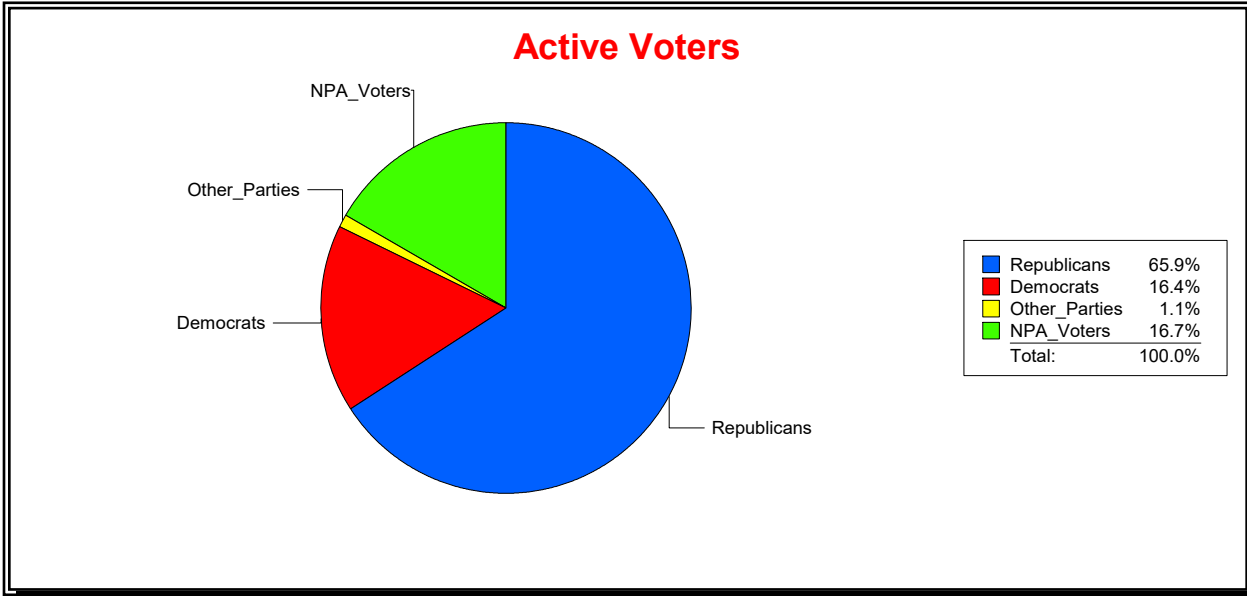

Vicky Oakes

Supervisor of Elections

St Johns County, FL

Date 2/3/2020

Time 01:21 PM

Graphs of District Registration

Active Registered Voters

Inactive Voters

District	Total	Dems	Reps	NonP	Other	Total	Dems	Reps	NonP	Other
Ponte Vedra MSD	3,237	530	2,132	539	36	131	26	70	34	1