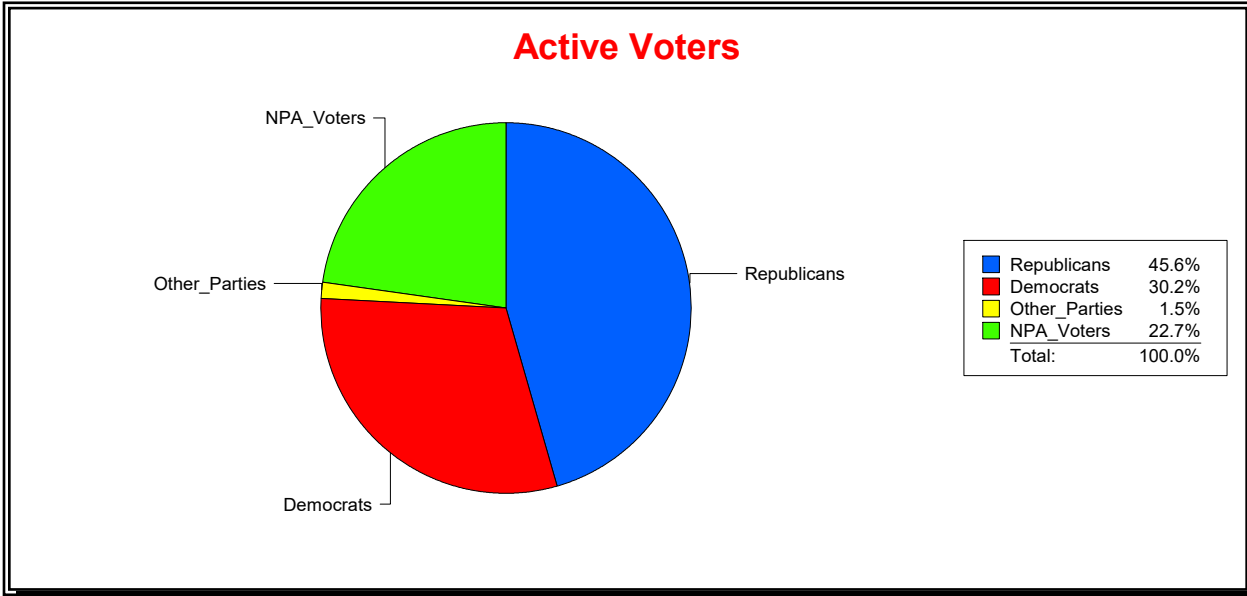

Vicky Oakes

Supervisor of Elections

St Johns County, FL

Date 2/3/2020

Time 01:21 PM

Graphs of District Registration

Active Registered Voters

Inactive Voters

District	Total	Dems	Reps	NonP	Other	Total	Dems	Reps	NonP	Other
School Board - Dist 5	34,017	10,262	15,527	7,719	509	2,581	727	939	874	41