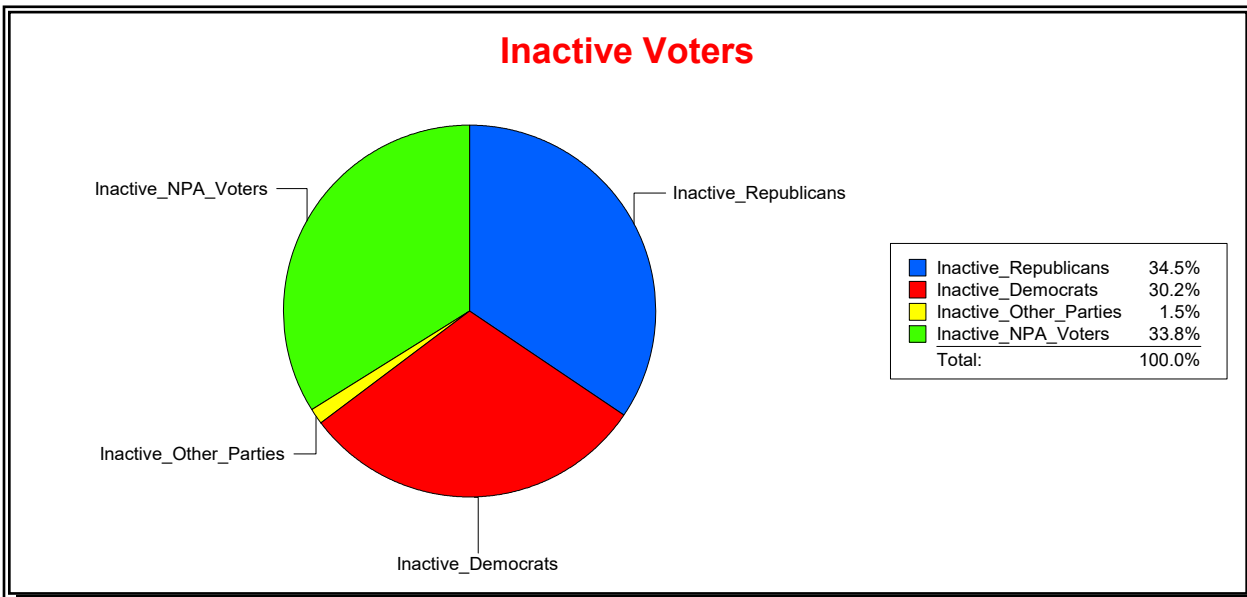

Vicky Oakes

Supervisor of Elections

St Johns County, FL

Date 2/3/2020

Time 01:21 PM

Graphs of District Registration

Active Registered Voters

Inactive Voters

District	Total	Dems	Reps	NonP	Other	Total	Dems	Reps	NonP	Other
Port Waterway & Beach	53,035	16,693	23,595	12,004	743	3,886	1,173	1,340	1,314	59