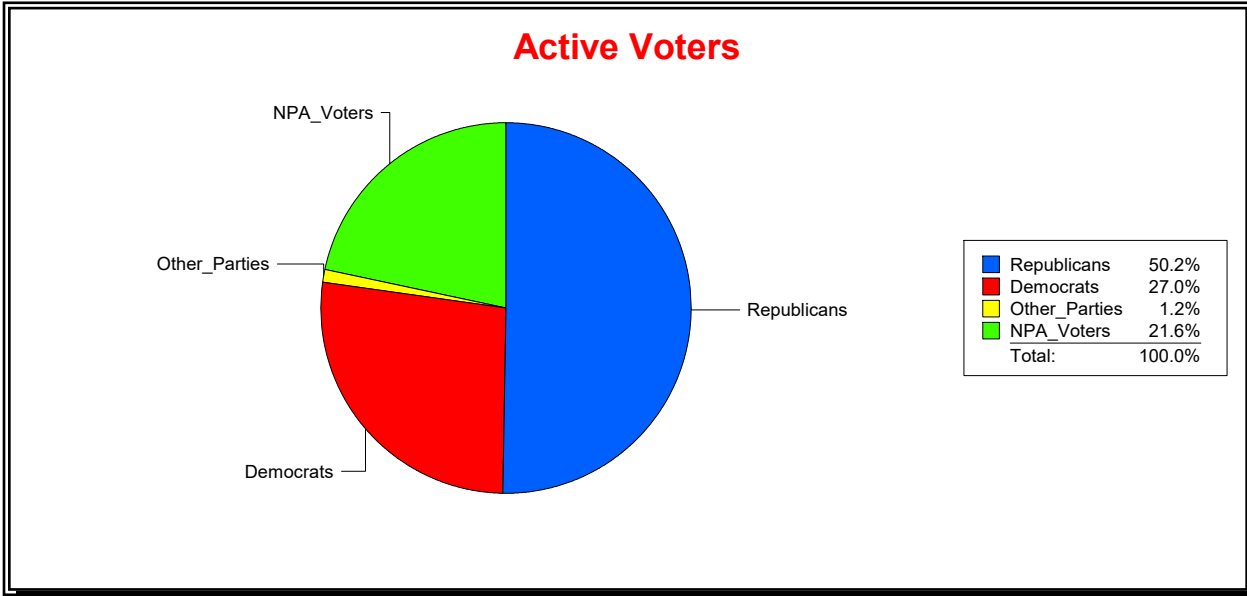

Vicky Oakes

Supervisor of Elections

St Johns County, FL

Date 2/3/2020

Time 01:21 PM

Graphs of District Registration

Active Registered Voters

Inactive Voters

District	Total	Dems	Reps	NonP	Other	Total	Dems	Reps	NonP	Other
State Representative - Dist 24	29,951	8,075	15,049	6,469	358	1,753	533	613	591	16