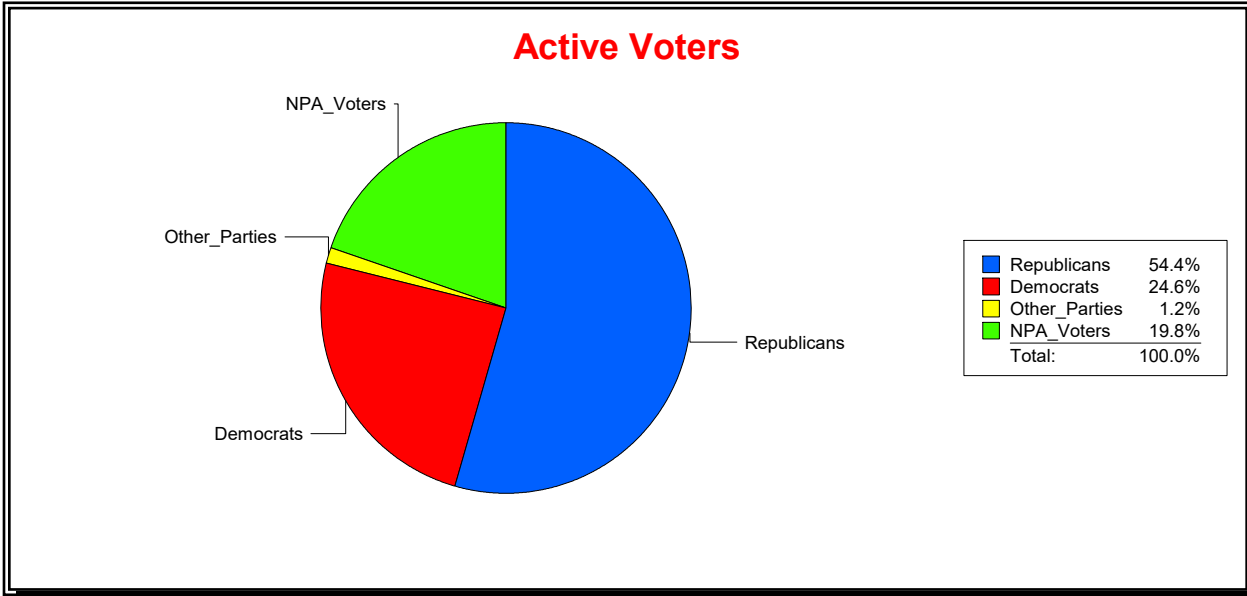

Vicky Oakes

Supervisor of Elections

St Johns County, FL

Date 2/3/2020

Time 01:21 PM

Graphs of District Registration

Active Registered Voters

Inactive Voters

District	Total	Dems	Reps	NonP	Other	Total	Dems	Reps	NonP	Other
Sweetwater Creek Comm Dev Dist	1,251	308	680	248	15	24	5	12	7	0