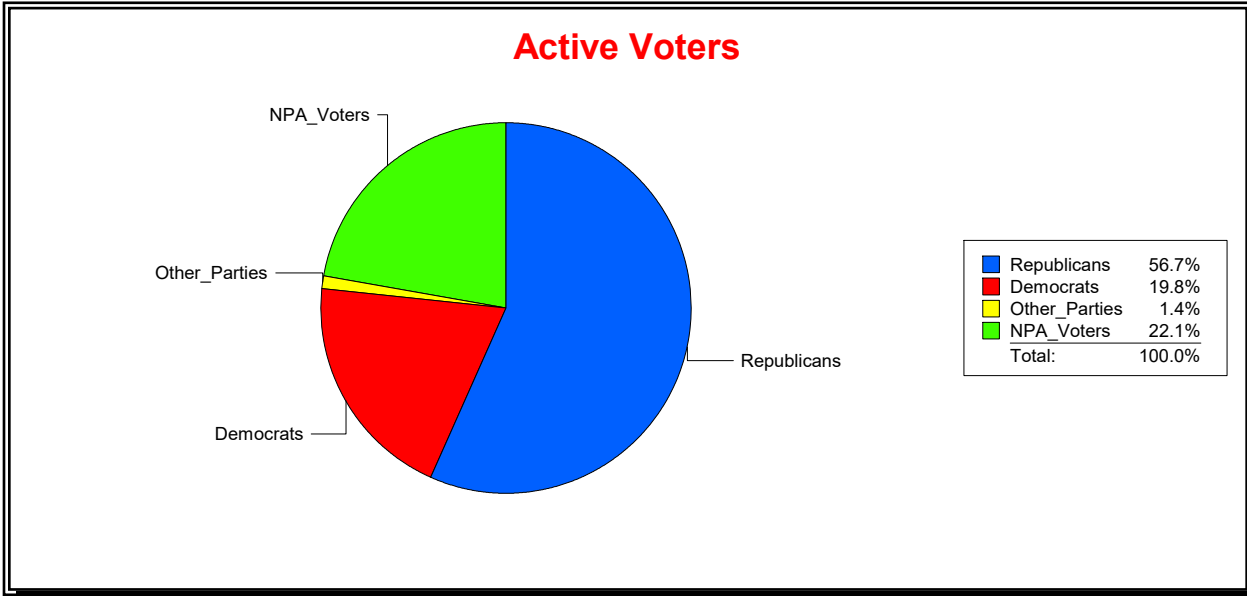

Vicky Oakes

Supervisor of Elections

St Johns County, FL

Date 2/3/2020

Time 01:21 PM

Graphs of District Registration

Active Registered Voters

Inactive Voters

District	Total	Dems	Reps	NonP	Other	Total	Dems	Reps	NonP	Other
County Commission - Dist 4	47,113	9,329	26,727	10,408	649	2,440	481	1,137	798	24