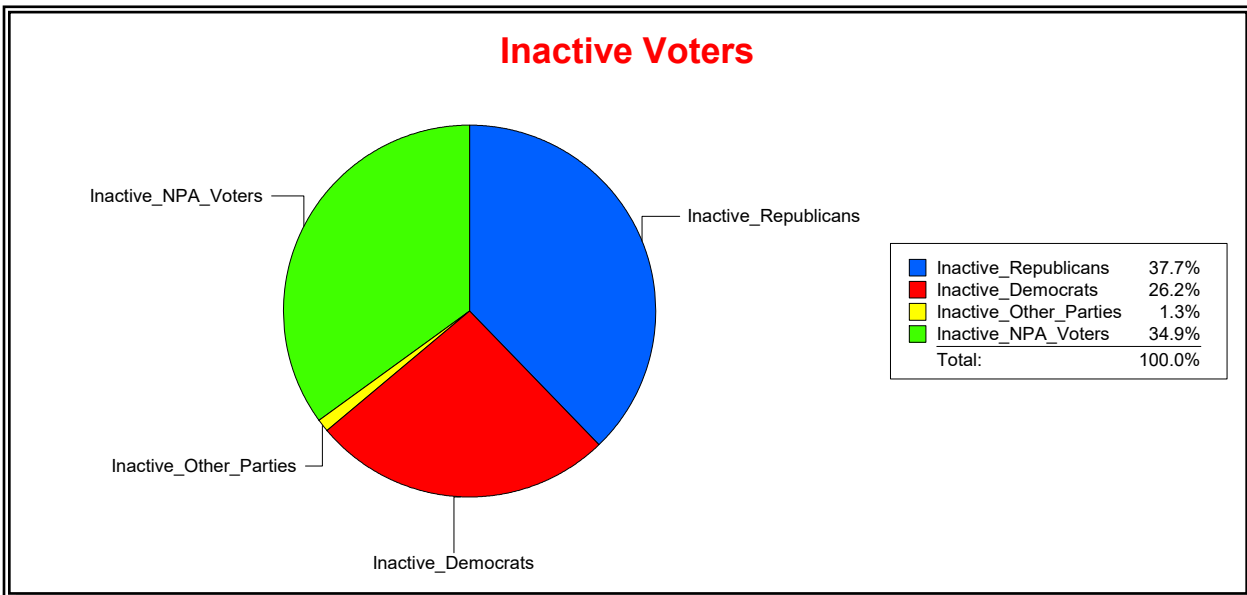

Vicky Oakes

Supervisor of Elections

St Johns County, FL

Date 2/3/2020

Time 01:21 PM

Graphs of District Registration

Active Registered Voters

Inactive Voters

District	Total	Dems	Reps	NonP	Other	Total	Dems	Reps	NonP	Other
St Augustine Beach	5,511	1,506	2,648	1,288	69	390	102	147	136	5