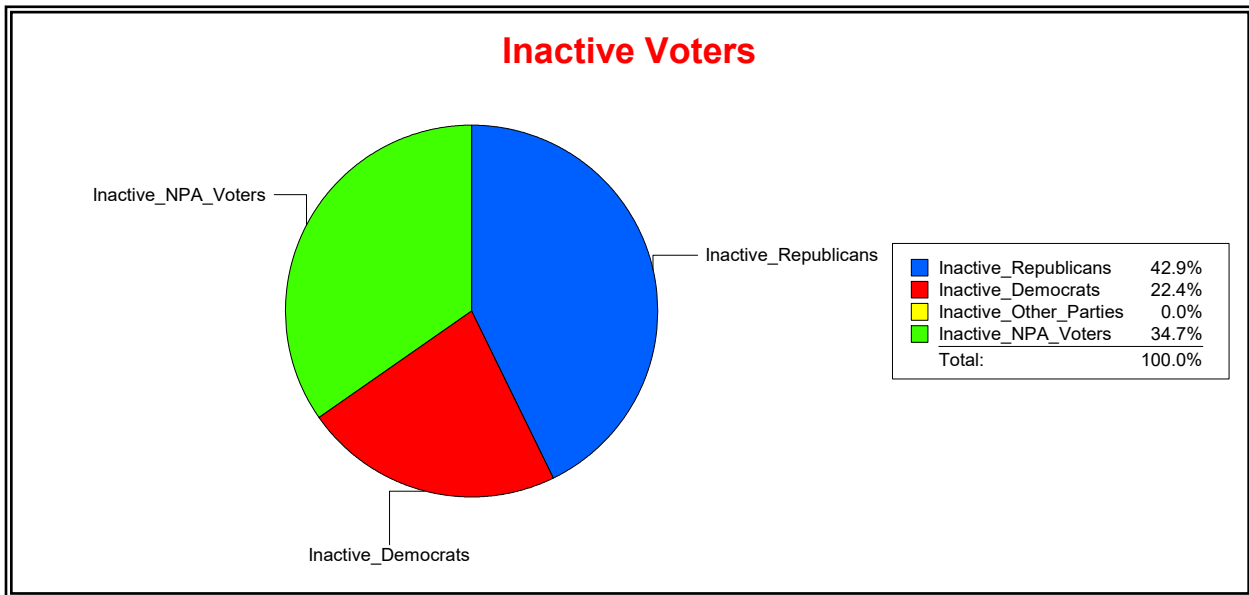

Vicky Oakes

Supervisor of Elections

St Johns County, FL

Date 2/3/2020

Time 01:21 PM

Graphs of District Registration

Active Registered Voters

Inactive Voters

District	Total	Dems	Reps	NonP	Other	Total	Dems	Reps	NonP	Other
Heritage Park Comm Dev Dist	1,365	427	601	319	18	49	11	21	17	0