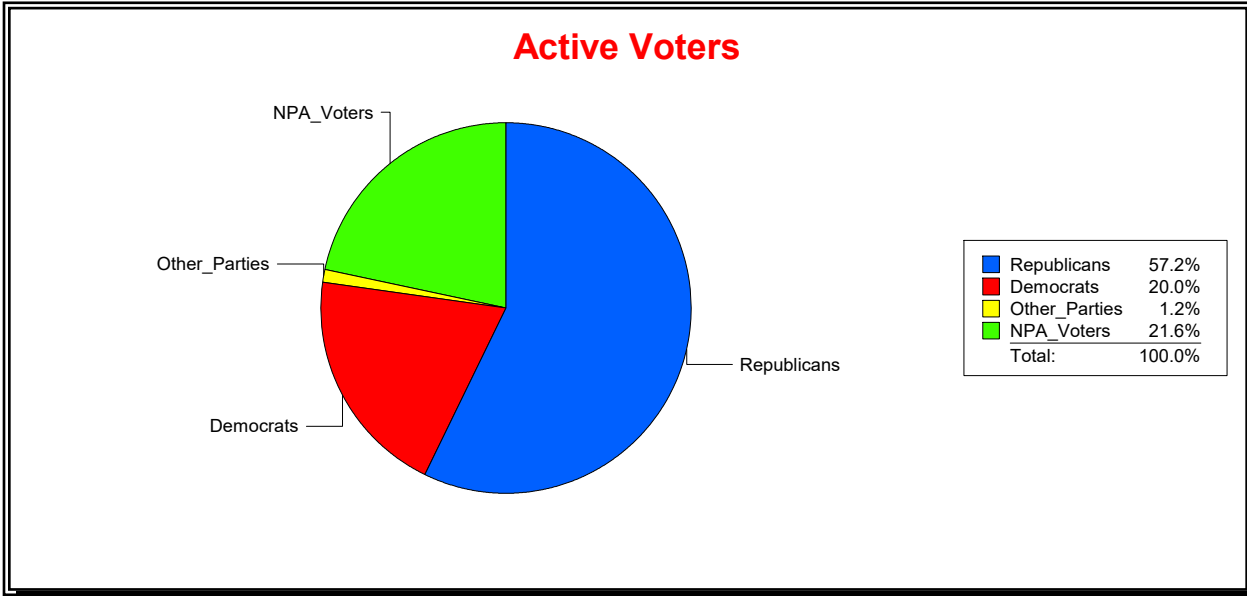

Vicky Oakes

Supervisor of Elections

St Johns County, FL

Date 2/3/2020

Time 01:21 PM

Graphs of District Registration

Active Registered Voters

Inactive Voters

District	Total	Dems	Reps	NonP	Other	Total	Dems	Reps	NonP	Other
School Board - Dist 1	42,695	8,531	24,427	9,217	520	1,978	414	961	586	17