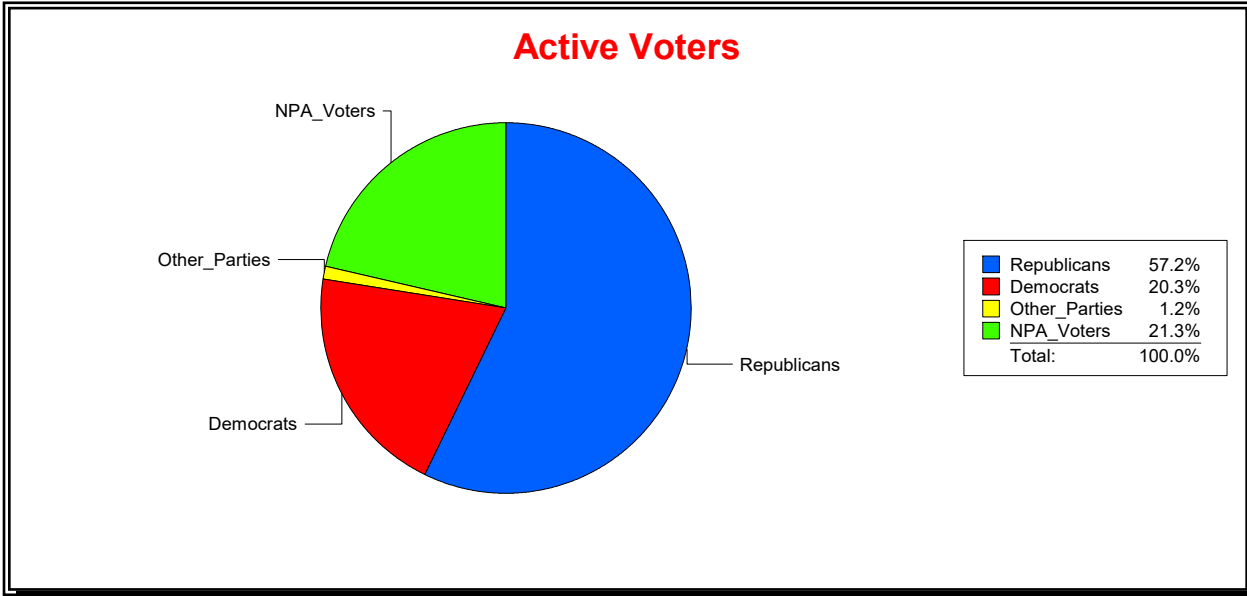

Supervisor of Elections

St Johns County, FL

Date 2/3/2020

Time 01:21 PM

Graphs of District Registration

Active Registered Voters

Inactive Voters

District	Total	Dems	Reps	NonP	Other	Total	Dems	Reps	NonP	Other
<b>Julington Creek Comm Dev Dist</b>	12,471	2,536	7,131	2,659	145	712	161	326	216	9