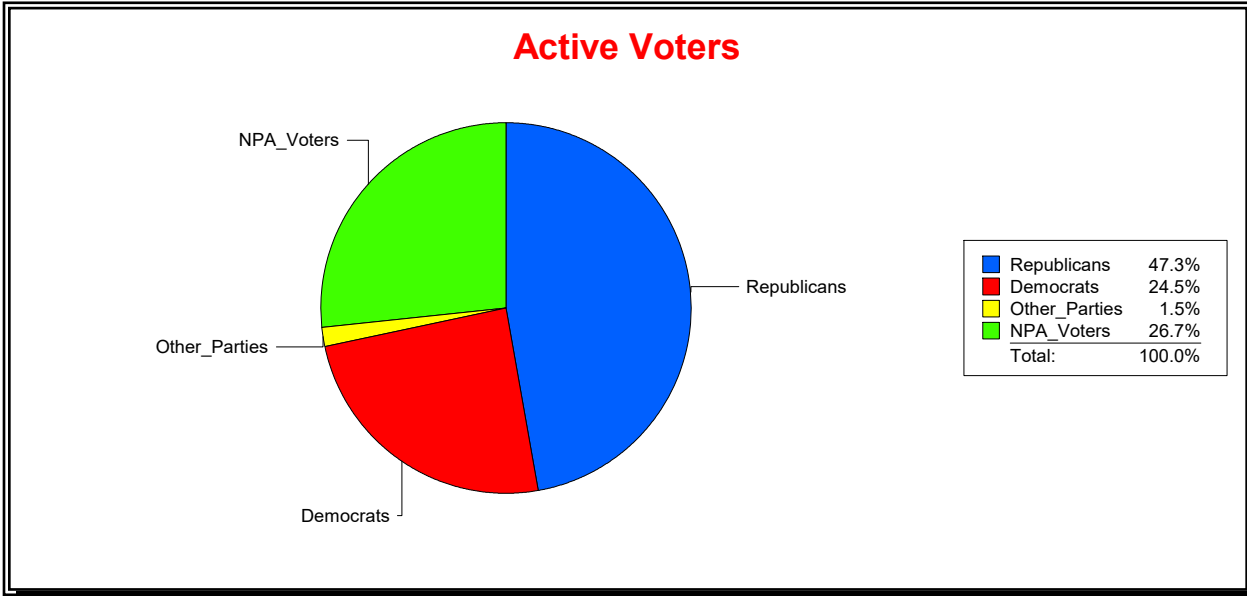

Vicky Oakes

Supervisor of Elections

St Johns County, FL

Date 2/3/2020

Time 01:21 PM

Graphs of District Registration

Active Registered Voters

Inactive Voters

District	Total	Dems	Reps	NonP	Other	Total	Dems	Reps	NonP	Other
World Commerce Comm Dev Dist	1,119	274	529	299	17	72	10	44	18	0