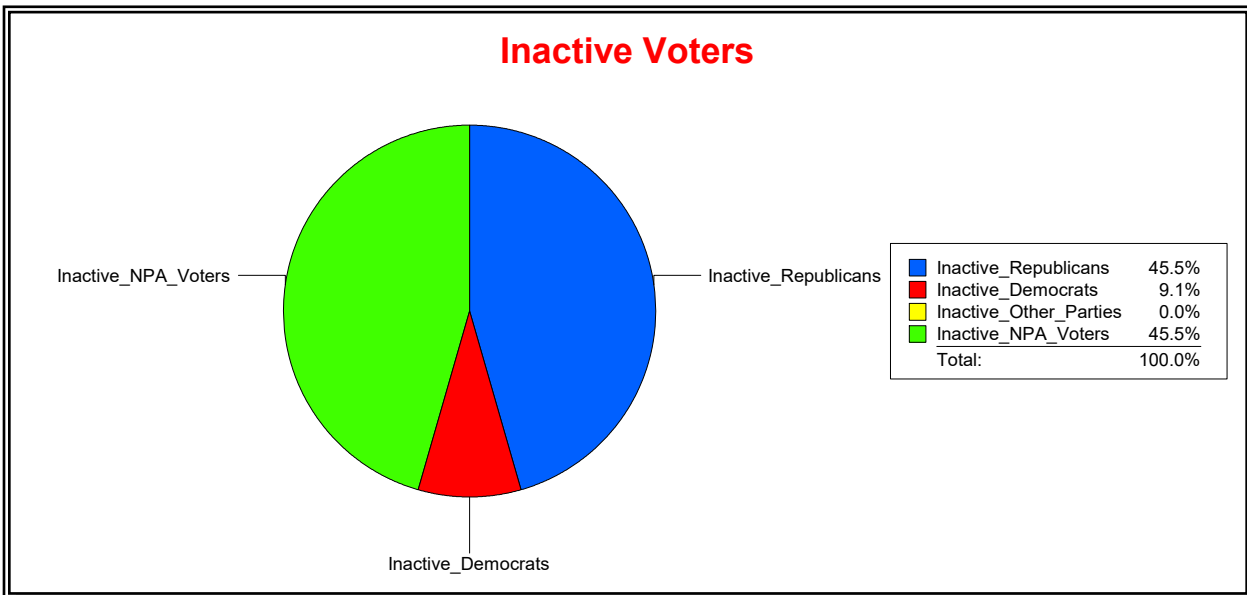

Vicky Oakes

Supervisor of Elections

St Johns County, FL

Date 2/3/2020

Time 01:21 PM

Graphs of District Registration

Active Registered Voters

Inactive Voters

District	Total	Dems	Reps	NonP	Other	Total	Dems	Reps	NonP	Other
Sandy Creek Comm Dev Dist	448	116	234	96	2	11	1	5	5	0