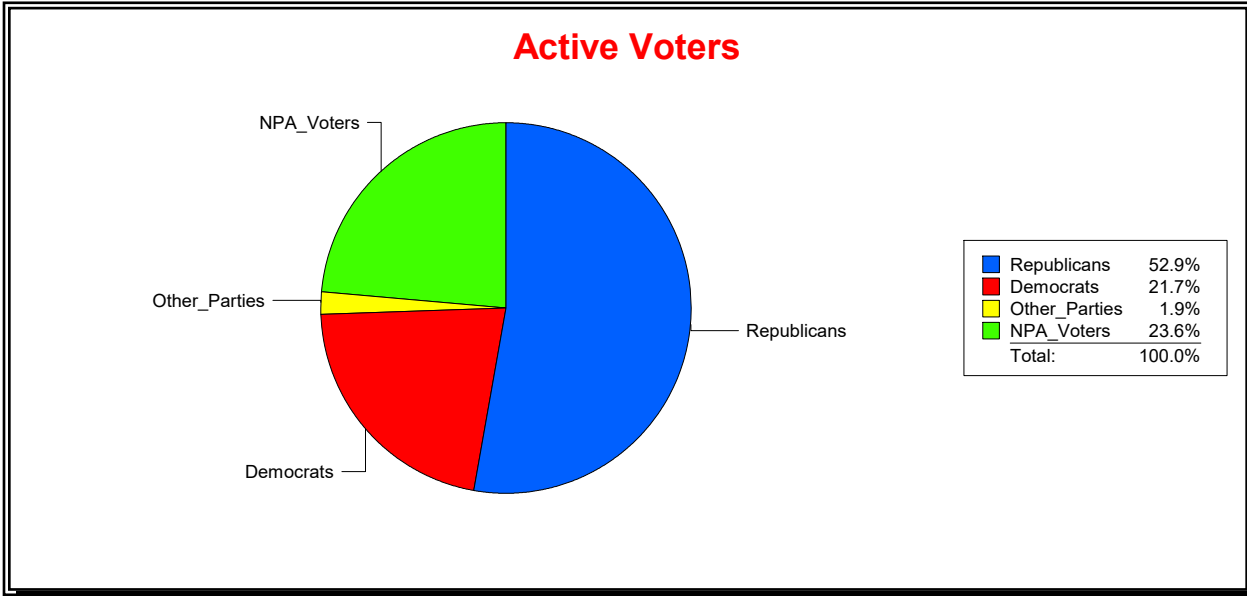

Vicky Oakes

Supervisor of Elections

St Johns County, FL

Date 2/3/2020

Time 01:21 PM

Graphs of District Registration

Active Registered Voters

Inactive Voters

District	Total	Dems	Reps	NonP	Other	Total	Dems	Reps	NonP	Other
Tolomato Comm Dev Dist	12,075	2,615	6,384	2,846	230	426	76	211	135	4