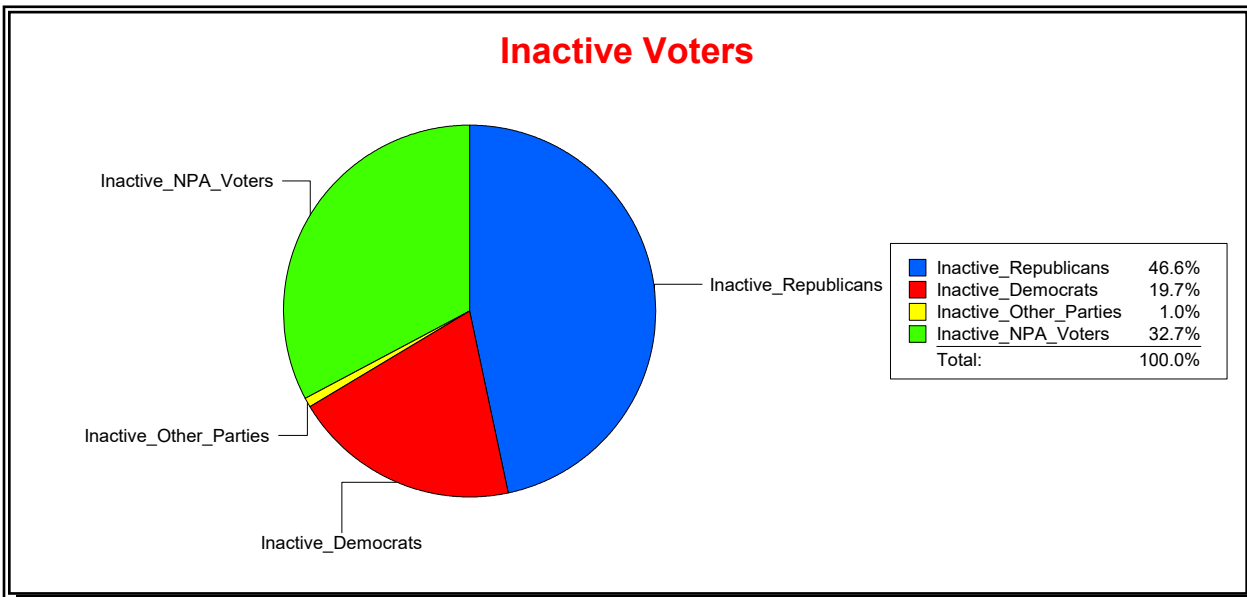

Vicky Oakes

Supervisor of Elections

St Johns County, FL

Date 2/3/2020

Time 01:21 PM

Graphs of District Registration

Active Registered Voters

Inactive Voters

District	Total	Dems	Reps	NonP	Other	Total	Dems	Reps	NonP	Other
School Board - Dist 4	47,113	9,329	26,727	10,408	649	2,440	481	1,137	798	24