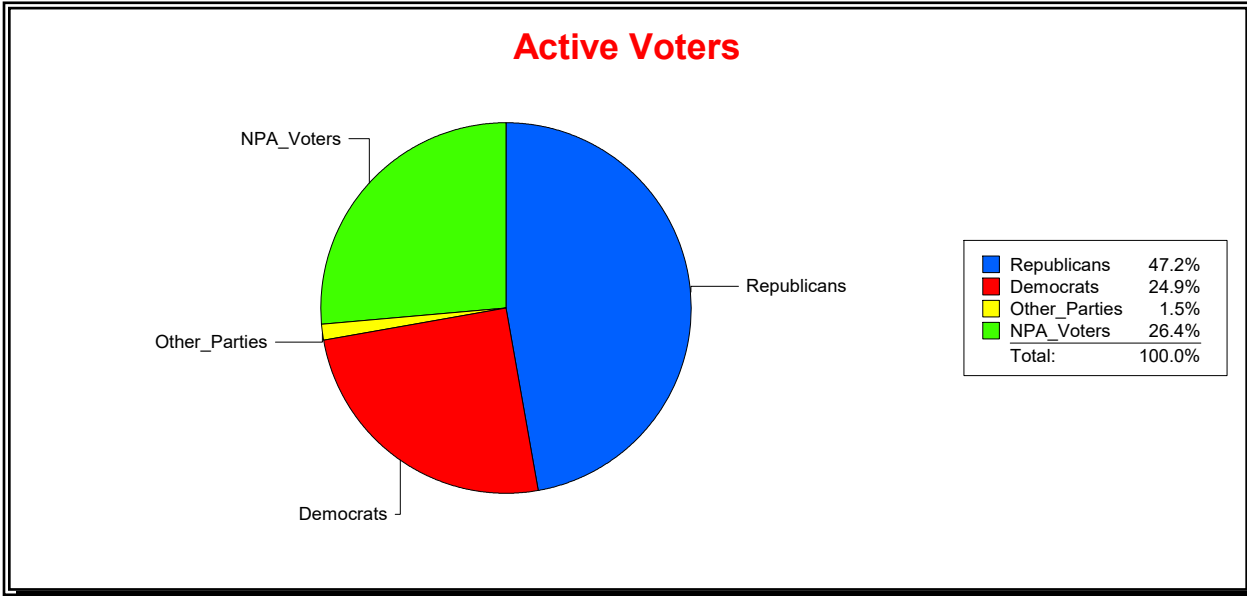

Vicky Oakes

Supervisor of Elections

St Johns County, FL

Date 2/3/2020

Time 01:21 PM

Graphs of District Registration

Active Registered Voters

Inactive Voters

District	Total	Dems	Reps	NonP	Other	Total	Dems	Reps	NonP	Other
Heritage Landing Comm Dev Dist	2,481	617	1,172	656	36	218	51	97	68	2