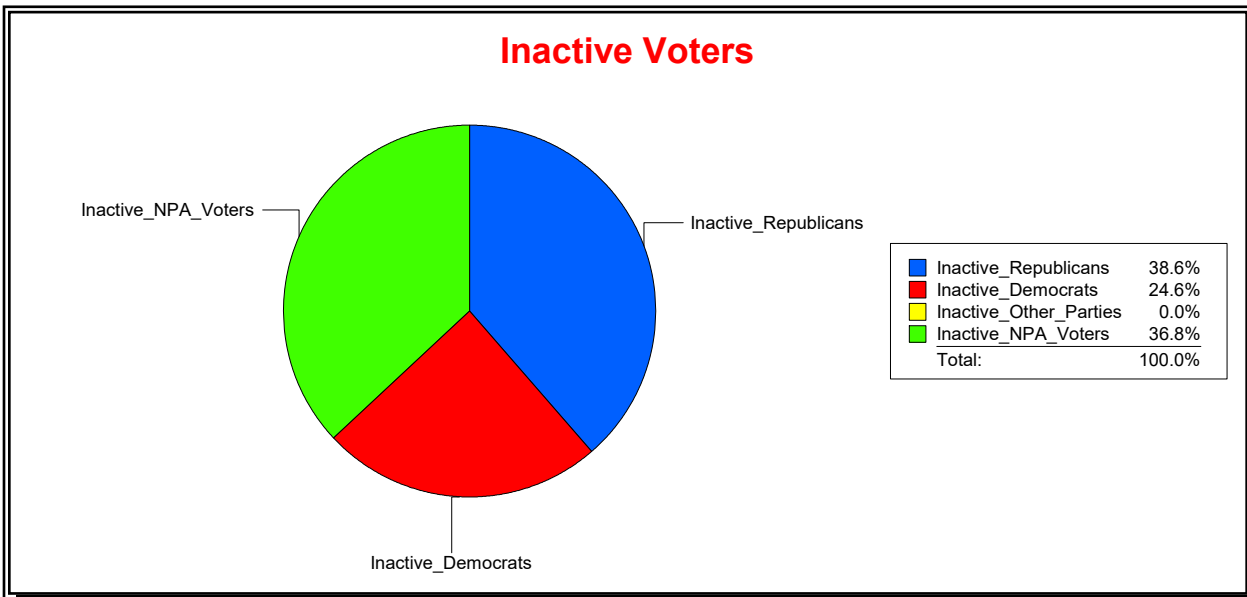

Supervisor of Elections

St Johns County, FL

Date 2/3/2020

Time 01:21 PM

Graphs of District Registration

Active Registered Voters

Inactive Voters

District	Total	Dems	Reps	NonP	Other	Total	Dems	Reps	NonP	Other
St Johns Forest Comm Dev Dist	1,120	256	568	285	11	57	14	22	21	0