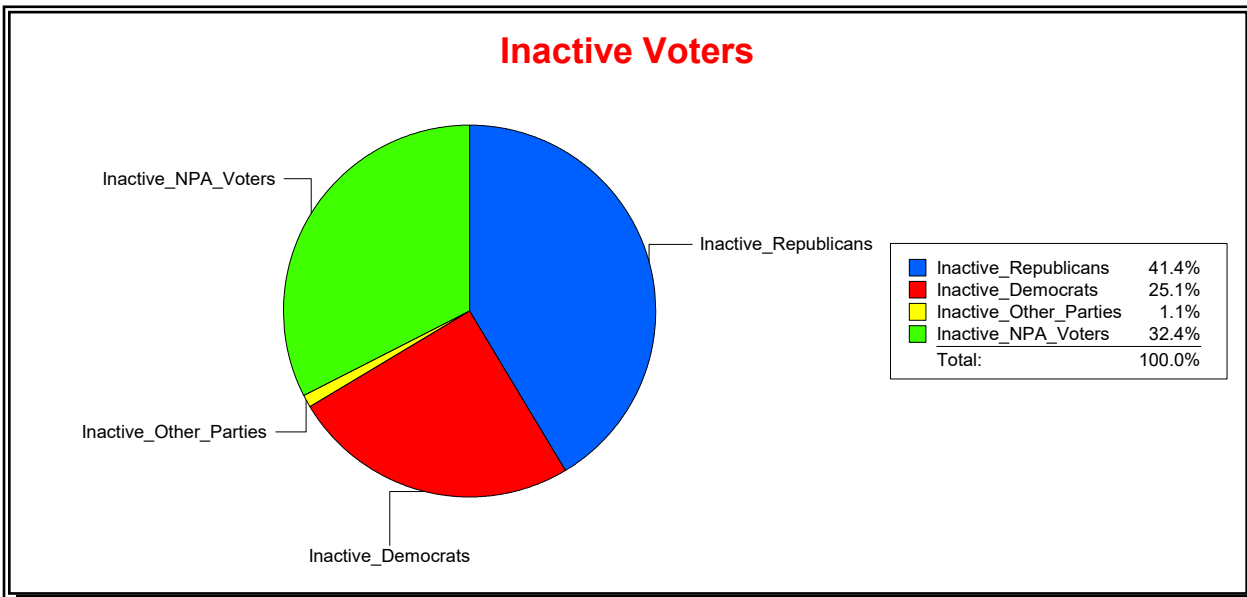

Vicky Oakes

Supervisor of Elections

St Johns County, FL

Date 2/3/2020

Time 01:21 PM

Graphs of District Registration

Active Registered Voters

Inactive Voters

District	Total	Dems	Reps	NonP	Other	Total	Dems	Reps	NonP	Other
St. Johns County	194,478	46,876	101,986	43,097	2,519	11,236	2,816	4,656	3,638	126

Vicky Oakes

Supervisor of Elections

St Johns County, FL

Date 2/3/2020