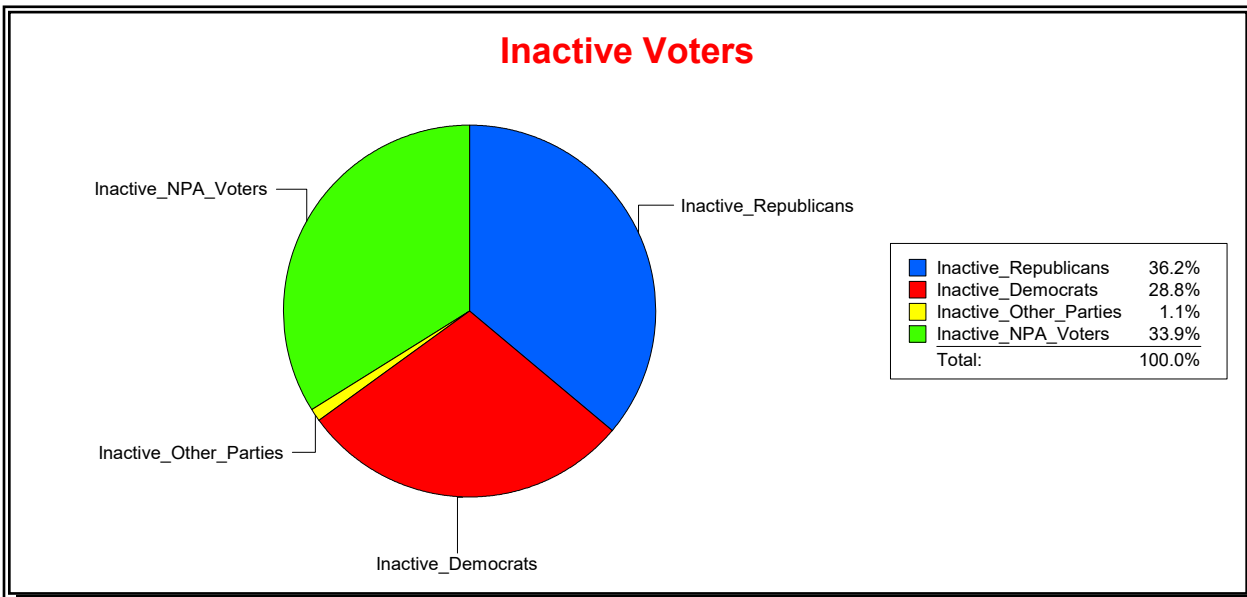

Vicky Oakes

Supervisor of Elections

St Johns County, FL

Date 2/3/2020

Time 01:21 PM

Graphs of District Registration

Active Registered Voters

Inactive Voters

District	Total	Dems	Reps	NonP	Other	Total	Dems	Reps	NonP	Other
County Commission - Dist 3	35,918	9,560	18,122	7,800	436	1,926	555	697	653	21