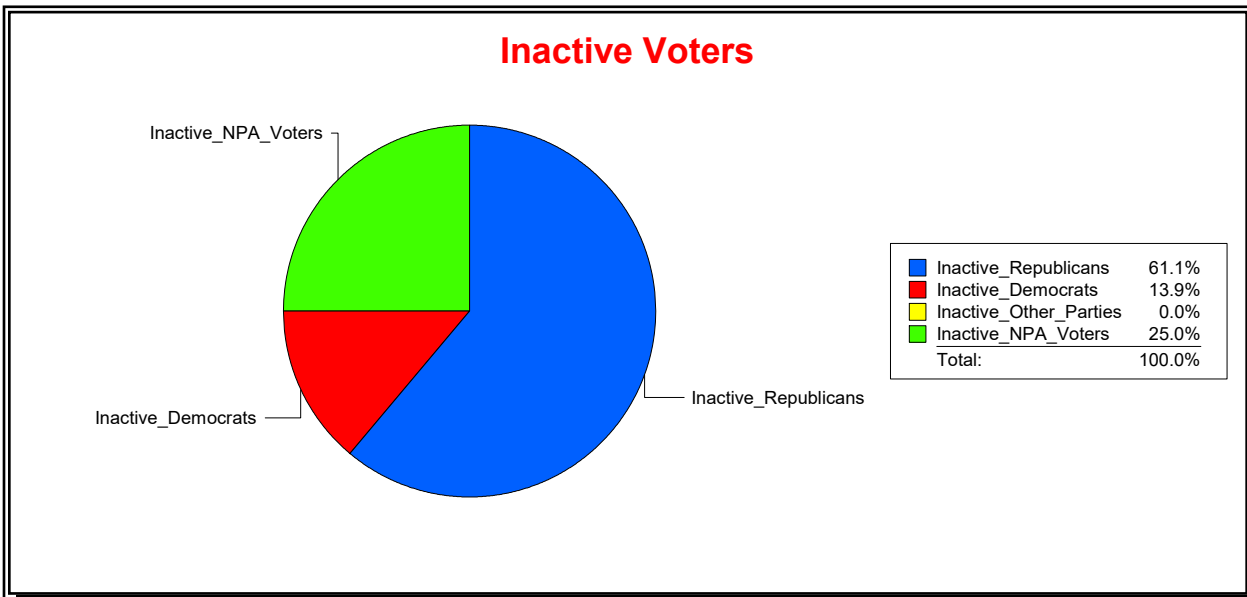

Vicky Oakes

Supervisor of Elections

St Johns County, FL

Date 2/3/2020

Time 01:21 PM

Graphs of District Registration

Active Registered Voters

Inactive Voters

District	Total	Dems	Reps	NonP	Other	Total	Dems	Reps	NonP	Other
World Commerce Comm Dev Dist	1,119	274	529	299	17	72	10	44	18	0