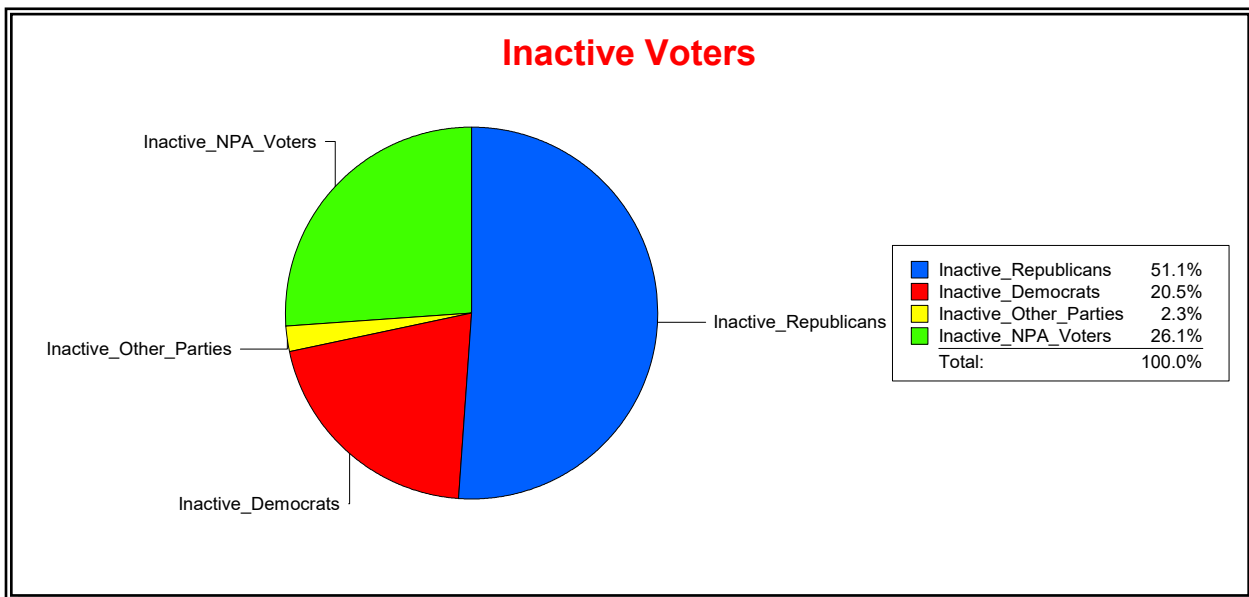

Vicky Oakes

Supervisor of Elections

St Johns County, FL

Date 2/3/2020

Time 01:21 PM

Graphs of District Registration

Active Registered Voters

Inactive Voters

District	Total	Dems	Reps	NonP	Other	Total	Dems	Reps	NonP	Other
Sampson Creek Comm Dev Dist	1,877	281	1,217	362	17	88	18	45	23	2