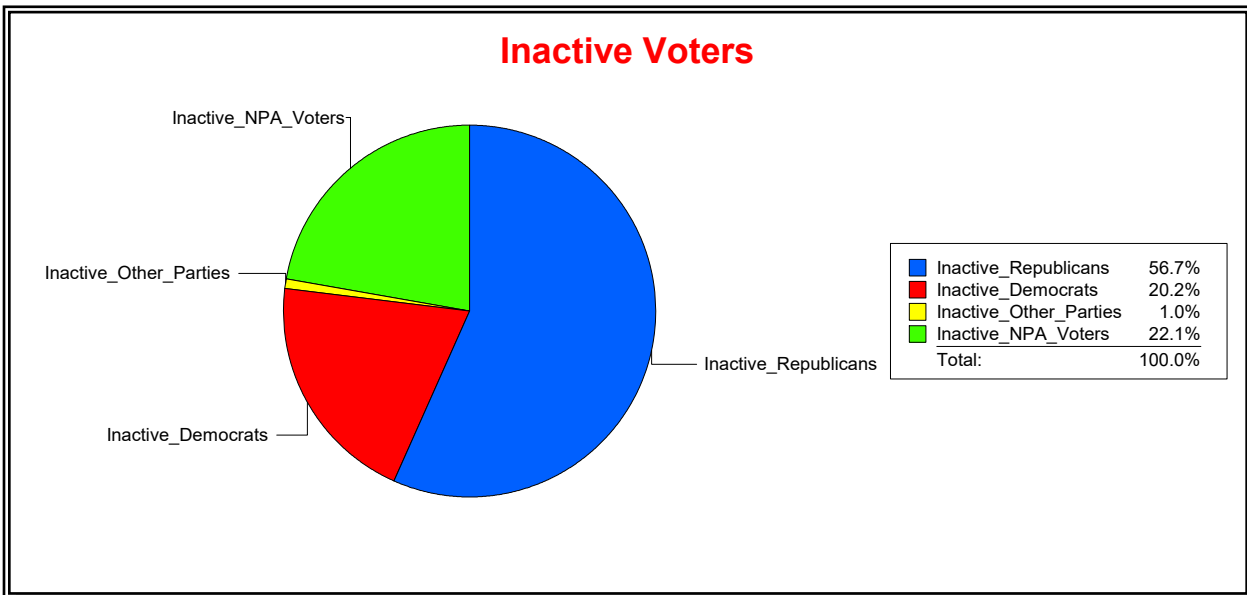

Vicky Oakes

Supervisor of Elections

St Johns County, FL

Date 2/3/2020

Time 01:21 PM

Graphs of District Registration

Active Registered Voters

Inactive Voters

District	Total	Dems	Reps	NonP	Other	Total	Dems	Reps	NonP	Other
Brandy Creek Comm Dev Dist	1,263	301	646	304	12	104	21	59	23	1