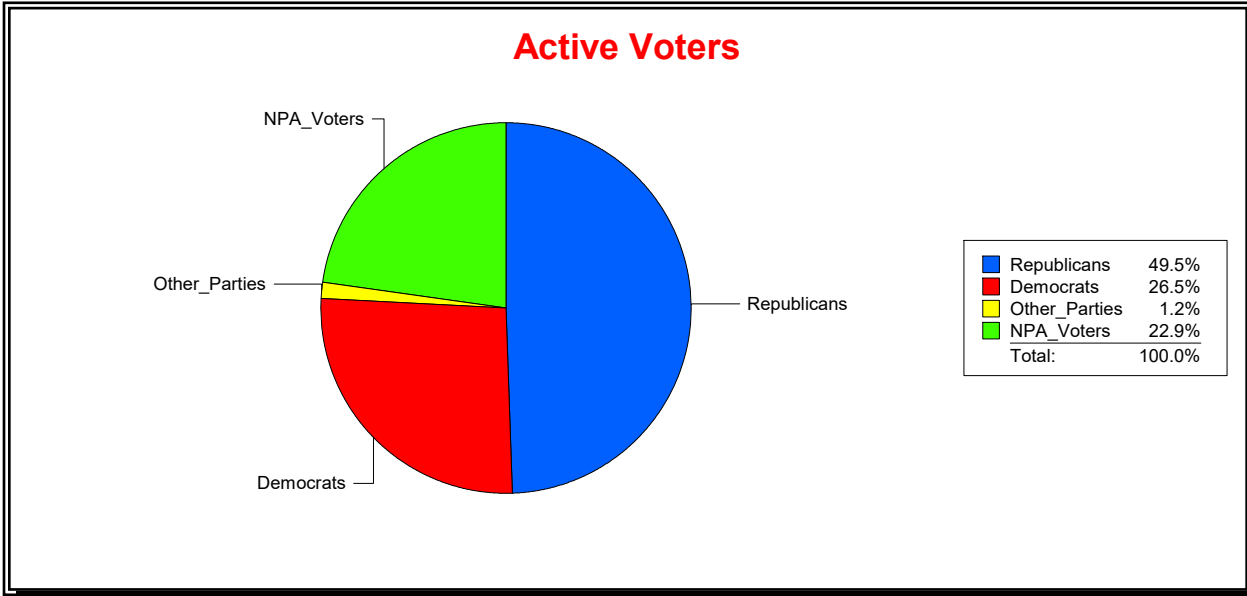

Vicky Oakes

Supervisor of Elections

St Johns County, FL

Date 2/3/2020

Time 01:21 PM

Graphs of District Registration

Active Registered Voters

Inactive Voters

District	Total	Dems	Reps	NonP	Other	Total	Dems	Reps	NonP	Other
School Board - Dist 2	34,735	9,194	17,183	7,953	405	2,311	639	922	727	23