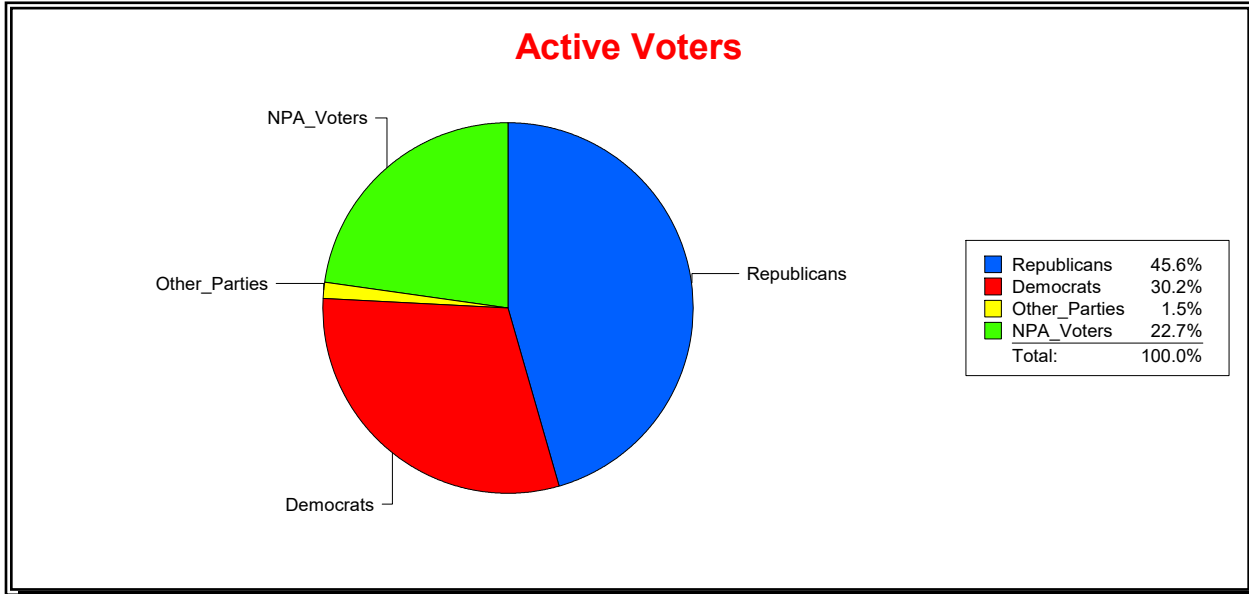

Vicky Oakes

Supervisor of Elections

St Johns County, FL

Date 2/3/2020

Time 01:21 PM

Graphs of District Registration

Active Registered Voters

Inactive Voters

District	Total	Dems	Reps	NonP	Other	Total	Dems	Reps	NonP	Other
County Commission - Dist 5	34,017	10,262	15,527	7,719	509	2,581	727	939	874	41