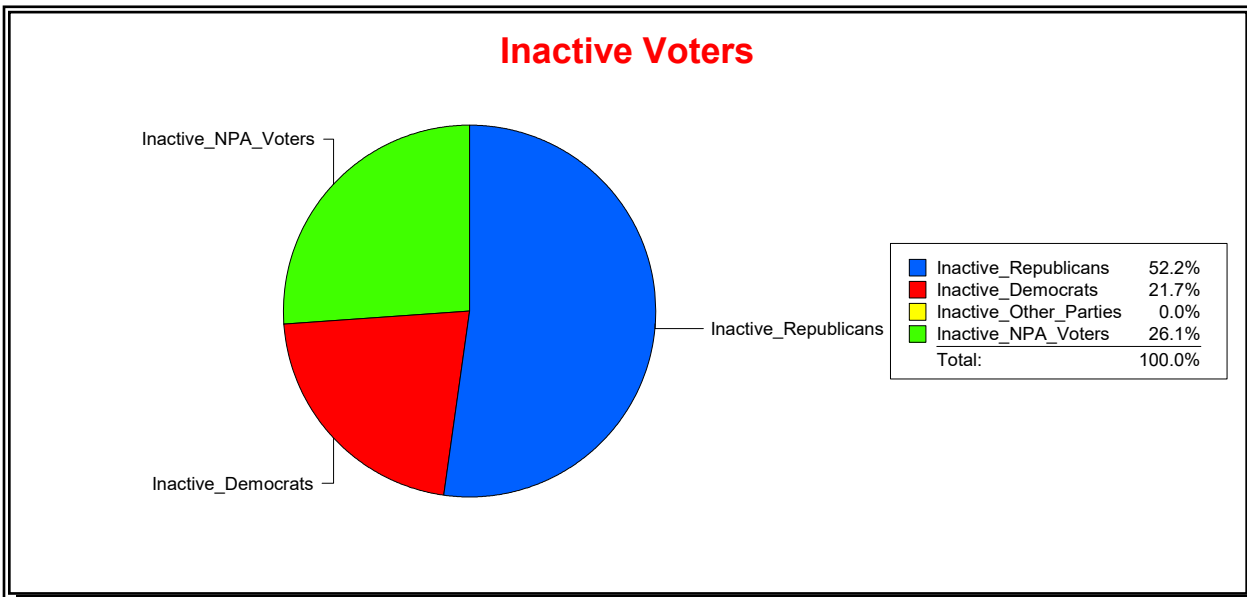

Supervisor of Elections

St Johns County, FL

Date 2/3/2020

Time 01:21 PM

Graphs of District Registration

Active Registered Voters

Inactive Voters

District	Total	Dems	Reps	NonP	Other	Total	Dems	Reps	NonP	Other
Rivers Edge Comm Dev Dist	1,529	281	905	318	25	23	5	12	6	0