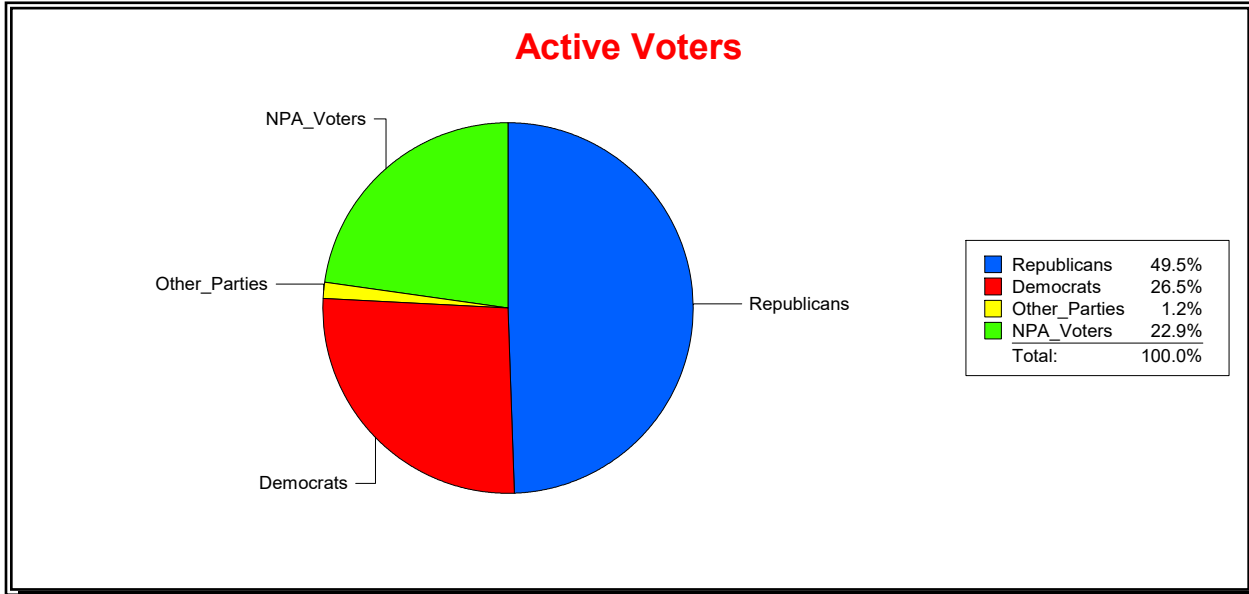

Vicky Oakes

Supervisor of Elections

St Johns County, FL

Date 2/3/2020

Time 01:21 PM

Graphs of District Registration

Active Registered Voters

Inactive Voters

District	Total	Dems	Reps	NonP	Other	Total	Dems	Reps	NonP	Other
County Commission - Dist 2	34,735	9,194	17,183	7,953	405	2,311	639	922	727	23