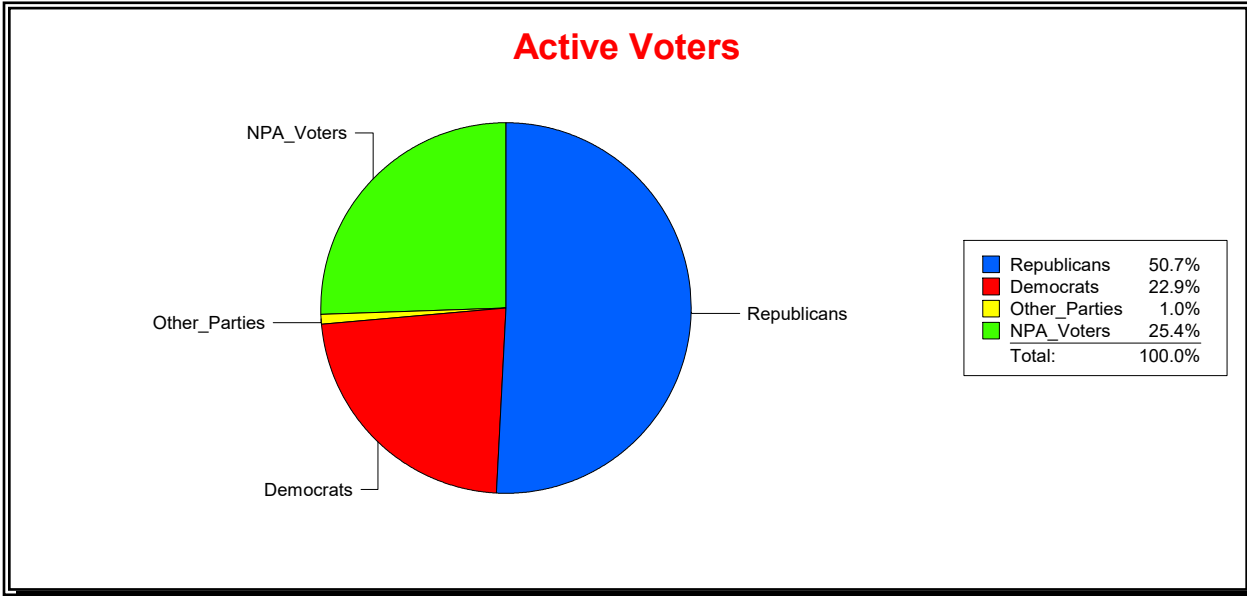

Supervisor of Elections

St Johns County, FL

Date 2/3/2020

Time 01:21 PM

Graphs of District Registration

Active Registered Voters

Inactive Voters

District	Total	Dems	Reps	NonP	Other	Total	Dems	Reps	NonP	Other
St Johns Forest Comm Dev Dist	1,120	256	568	285	11	57	14	22	21	0