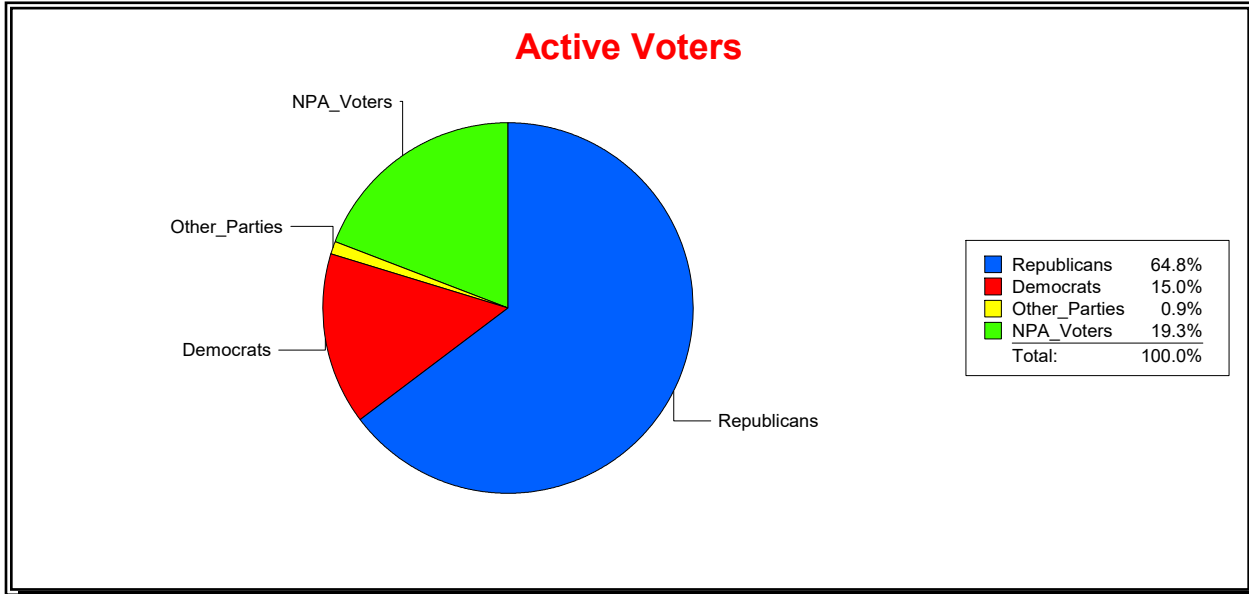

Vicky Oakes

Supervisor of Elections

St Johns County, FL

Date 2/3/2020

Time 01:21 PM

Graphs of District Registration

Active Registered Voters

Inactive Voters

District	Total	Dems	Reps	NonP	Other	Total	Dems	Reps	NonP	Other
Sampson Creek Comm Dev Dist	1,877	281	1,217	362	17	88	18	45	23	2