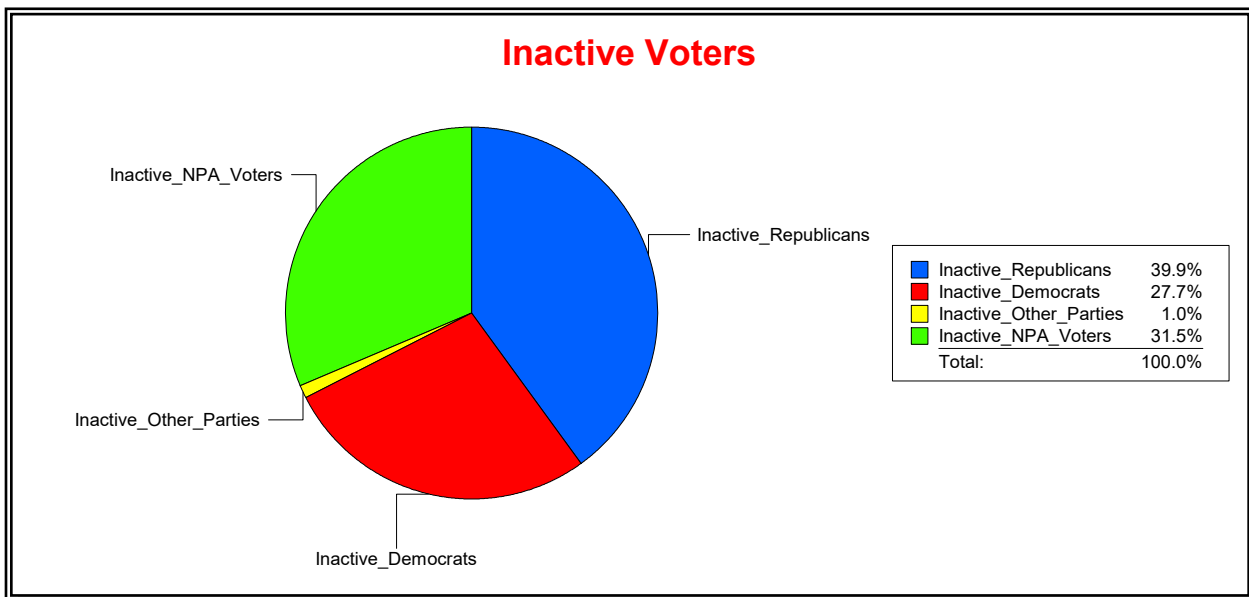

Vicky Oakes

Supervisor of Elections

St Johns County, FL

Date 2/3/2020

Time 01:21 PM

Graphs of District Registration

Active Registered Voters

Inactive Voters

District	Total	Dems	Reps	NonP	Other	Total	Dems	Reps	NonP	Other
County Commission - Dist 2	34,735	9,194	17,183	7,953	405	2,311	639	922	727	23