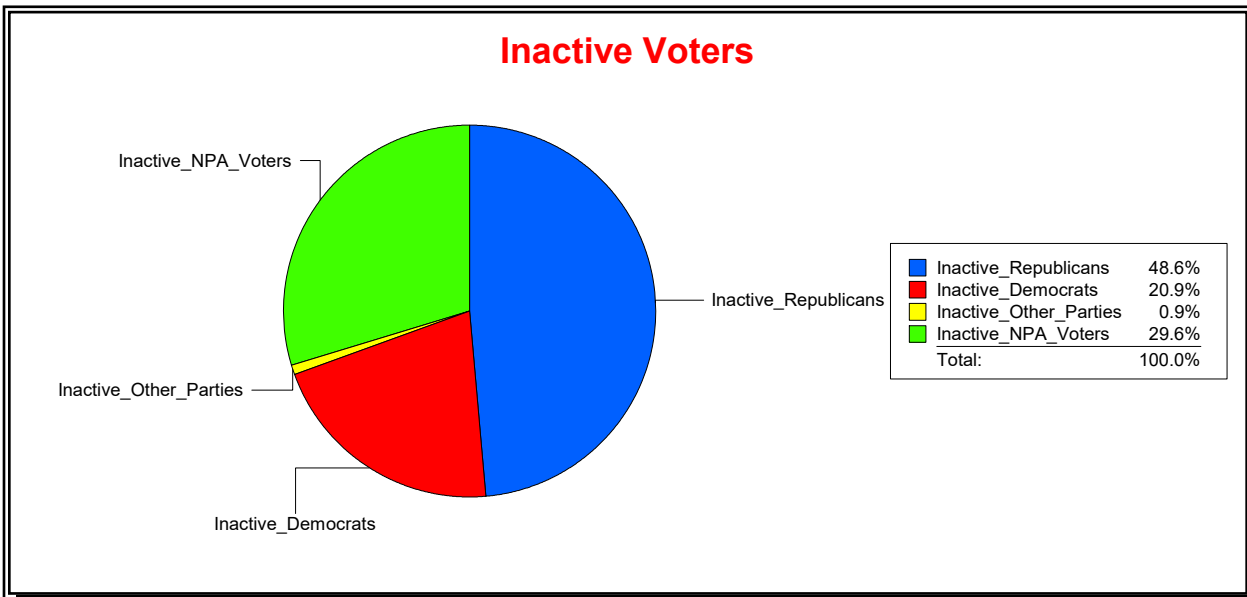

Vicky Oakes

Supervisor of Elections

St Johns County, FL

Date 2/3/2020

Time 01:21 PM

Graphs of District Registration

Active Registered Voters

Inactive Voters

District	Total	Dems	Reps	NonP	Other	Total	Dems	Reps	NonP	Other
School Board - Dist 1	42,695	8,531	24,427	9,217	520	1,978	414	961	586	17