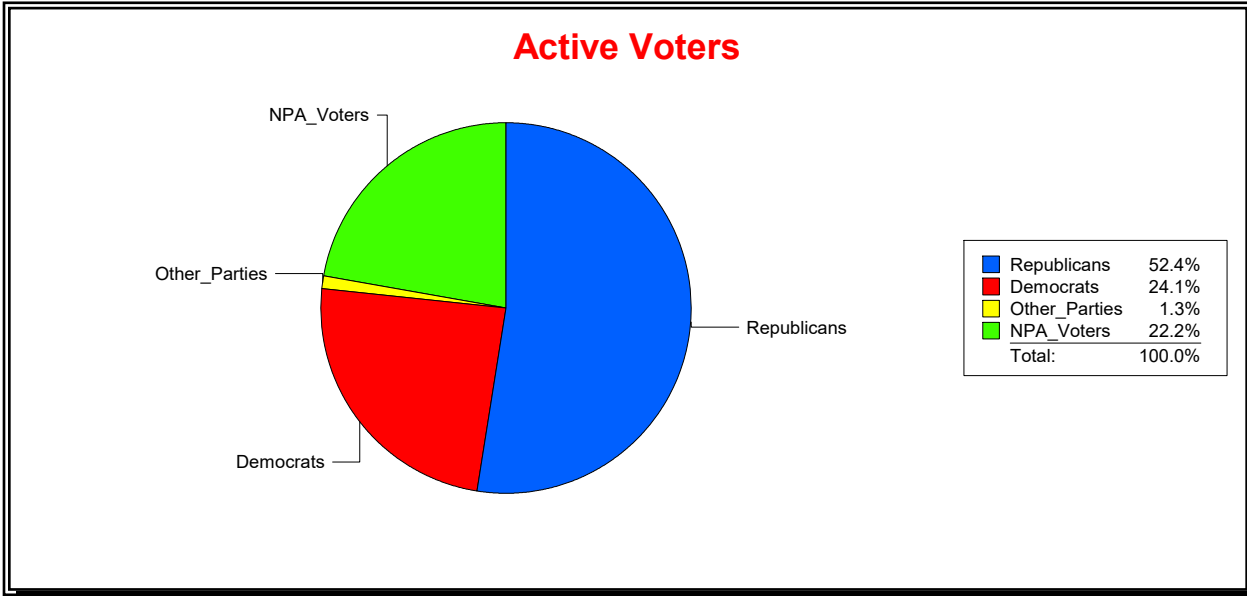

Vicky Oakes

Supervisor of Elections

St Johns County, FL

Date 2/3/2020

Time 01:21 PM

Graphs of District Registration

Active Registered Voters

Inactive Voters

District	Total	Dems	Reps	NonP	Other	Total	Dems	Reps	NonP	Other
State Senate - Dist 7	194,478	46,876	101,986	43,097	2,519	11,236	2,816	4,656	3,638	126