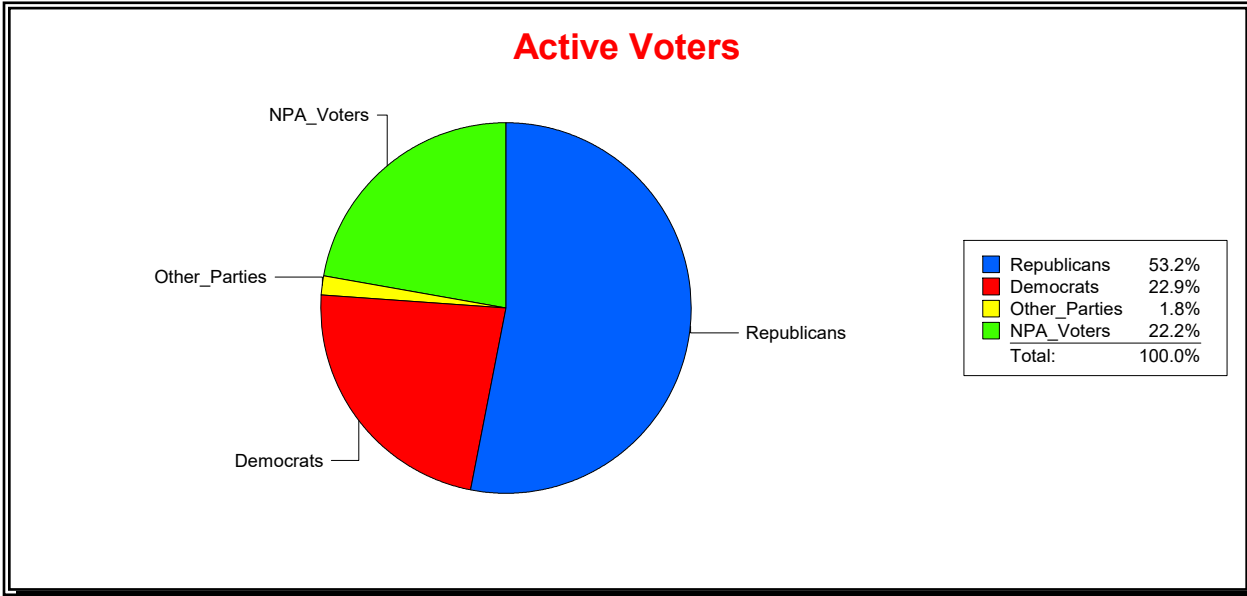

Vicky Oakes

Supervisor of Elections

St Johns County, FL

Date 3/2/2020

Time 12:25 PM

Graphs of District Registration

Active Registered Voters

Inactive Voters

District	Total	Dems	Reps	NonP	Other	Total	Dems	Reps	NonP	Other
Tolomato Comm Dev Dist	12,251	2,808	6,512	2,715	216	415	72	207	132	4