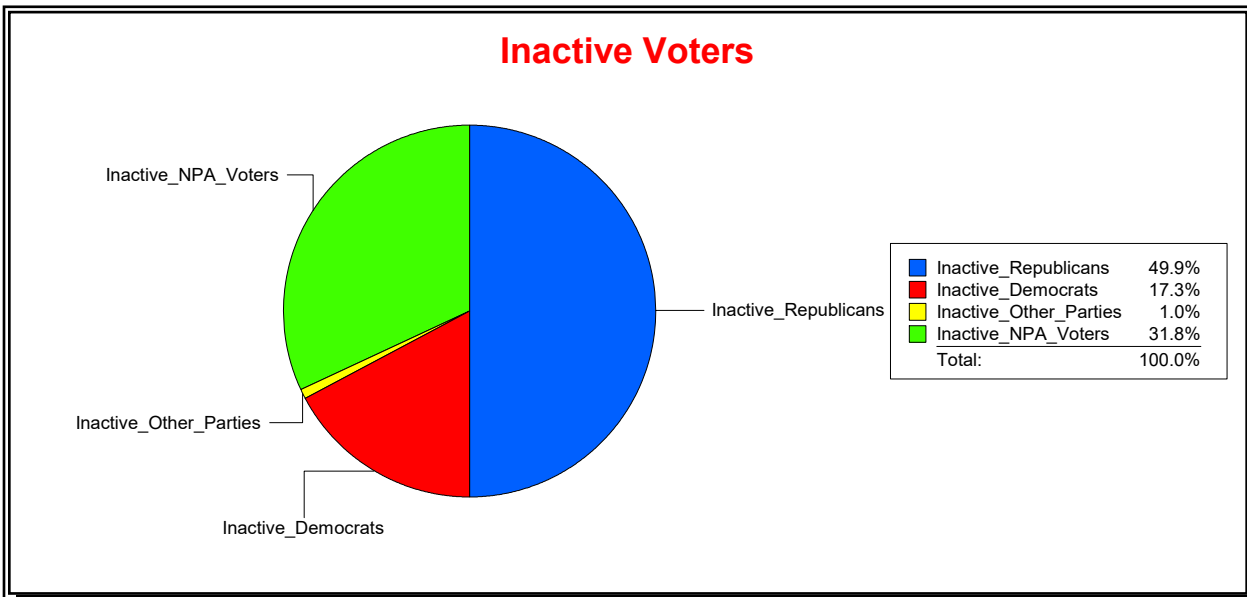

Vicky Oakes

Supervisor of Elections

St Johns County, FL

Date 3/2/2020

Time 12:25 PM

Graphs of District Registration

Active Registered Voters

Inactive Voters

District	Total	Dems	Reps	NonP	Other	Total	Dems	Reps	NonP	Other
Tolomato Comm Dev Dist	12,251	2,808	6,512	2,715	216	415	72	207	132	4