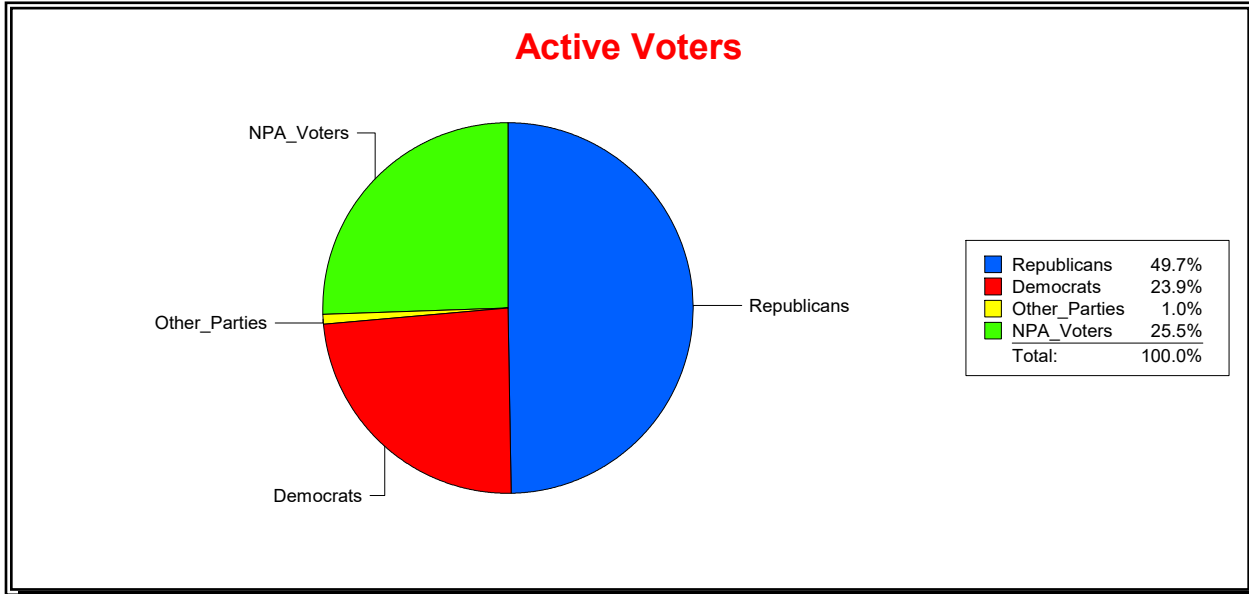

Supervisor of Elections

St Johns County, FL

Date 3/2/2020

Time 12:25 PM

Graphs of District Registration

Active Registered Voters

Inactive Voters

District	Total	Dems	Reps	NonP	Other	Total	Dems	Reps	NonP	Other
Durbin Crossing Comm Dev Dist	4,518	1,078	2,244	1,150	46	265	60	126	75	4