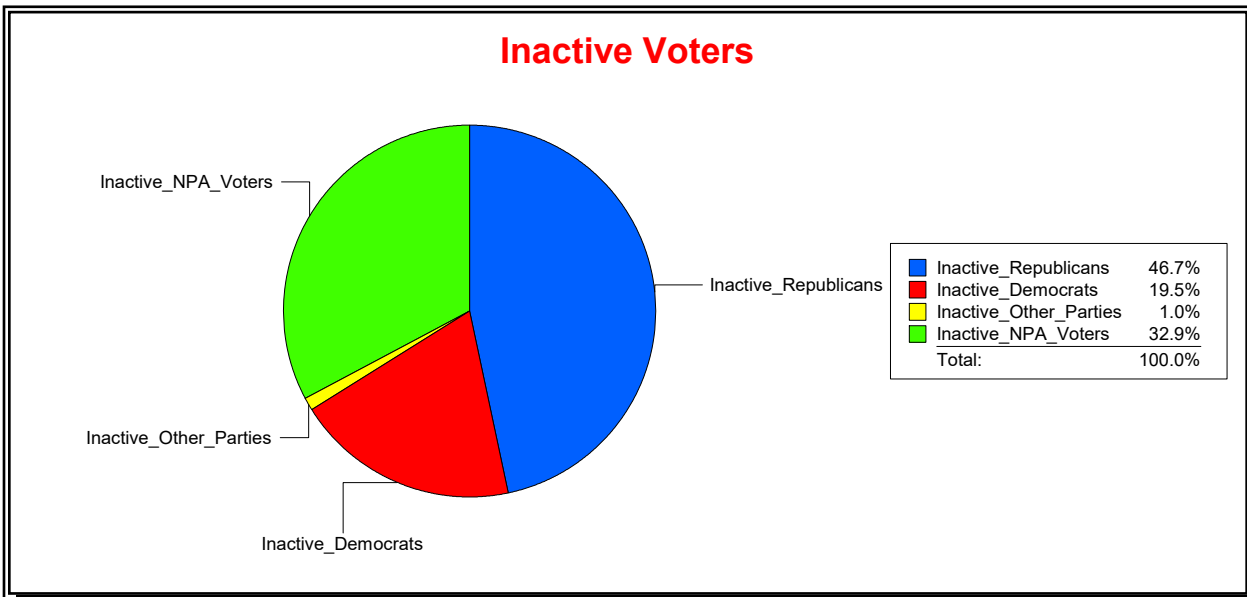

Vicky Oakes

Supervisor of Elections

St Johns County, FL

Date 3/2/2020

Time 12:25 PM

Graphs of District Registration

Active Registered Voters

Inactive Voters

District	Total	Dems	Reps	NonP	Other	Total	Dems	Reps	NonP	Other
County Commission - Dist 4	47,470	9,977	26,967	9,906	620	2,392	466	1,116	786	24