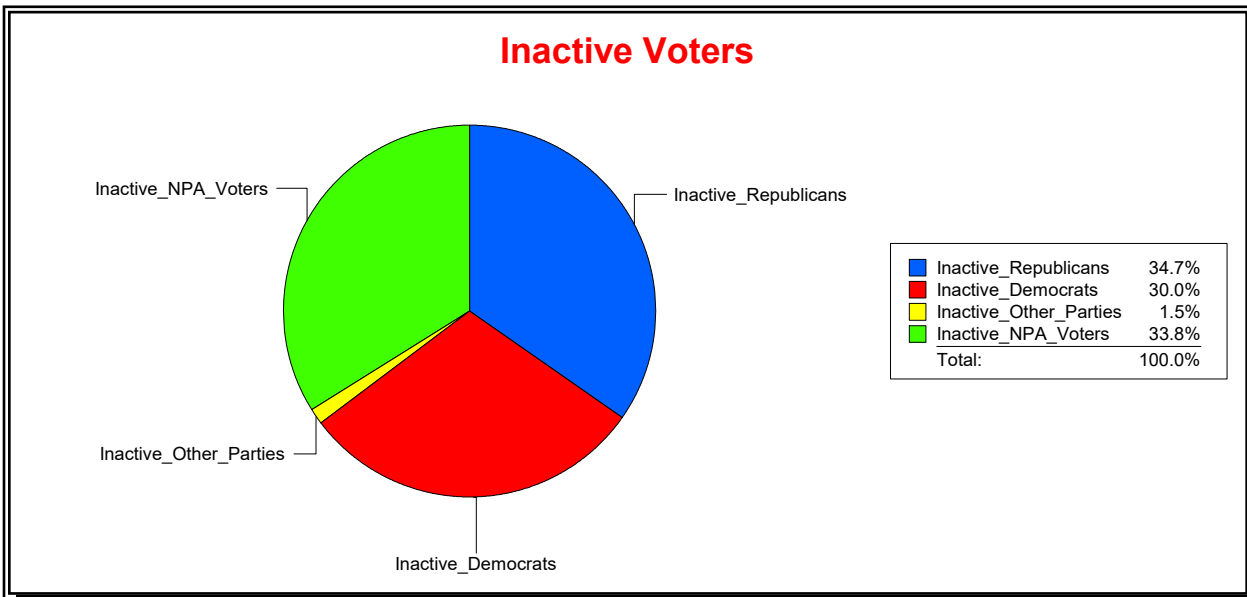

Vicky Oakes

Supervisor of Elections

St Johns County, FL

Date 3/2/2020

Time 12:25 PM

Graphs of District Registration

Active Registered Voters

Inactive Voters

District	Total	Dems	Reps	NonP	Other	Total	Dems	Reps	NonP	Other
Port Waterway & Beach	53,444	17,386	23,849	11,490	719	3,814	1,144	1,322	1,289	59