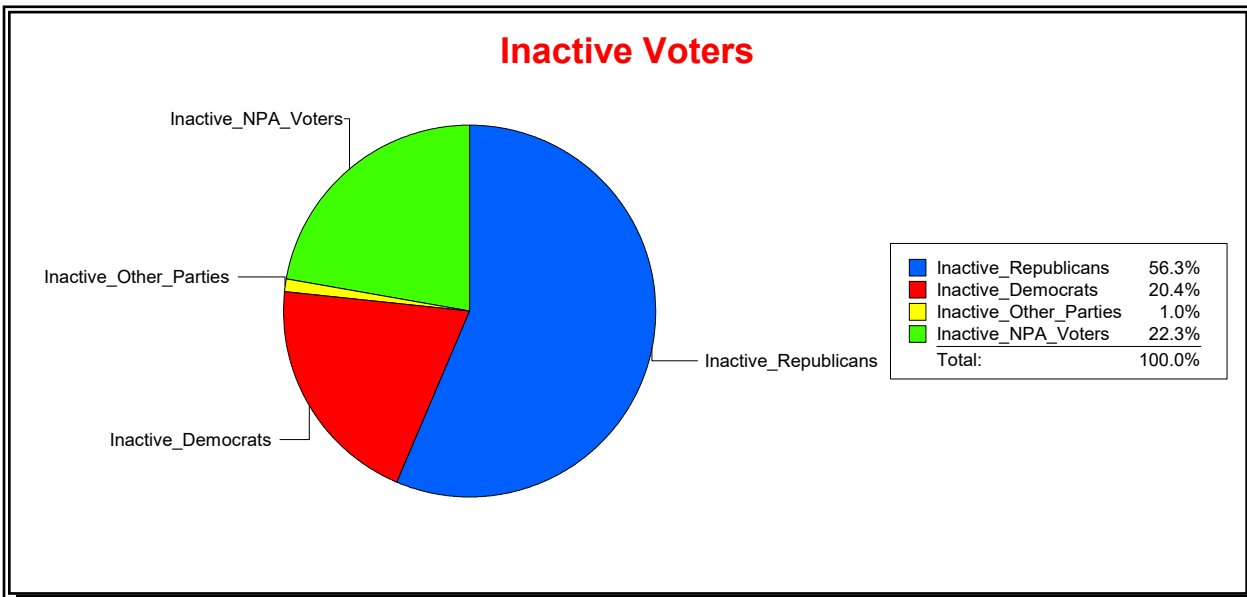

Vicky Oakes

Supervisor of Elections

St Johns County, FL

Date 3/2/2020

Time 12:25 PM

Graphs of District Registration

Active Registered Voters

Inactive Voters

District	Total	Dems	Reps	NonP	Other	Total	Dems	Reps	NonP	Other
Brandy Creek Comm Dev Dist	1,265	312	653	290	10	103	21	58	23	1