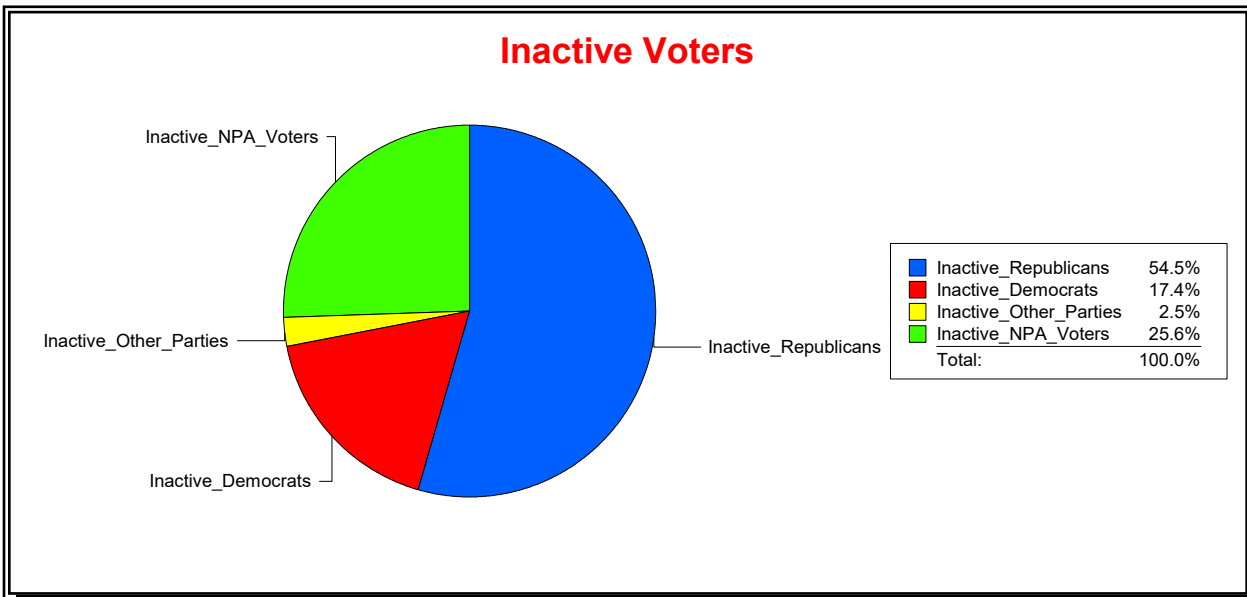

Vicky Oakes

Supervisor of Elections

St Johns County, FL

Date 3/2/2020

Time 12:25 PM

Graphs of District Registration

Active Registered Voters

Inactive Voters

District	Total	Dems	Reps	NonP	Other	Total	Dems	Reps	NonP	Other
Marshall Creek Comm Dev Dist	2,574	522	1,462	562	28	121	21	66	31	3