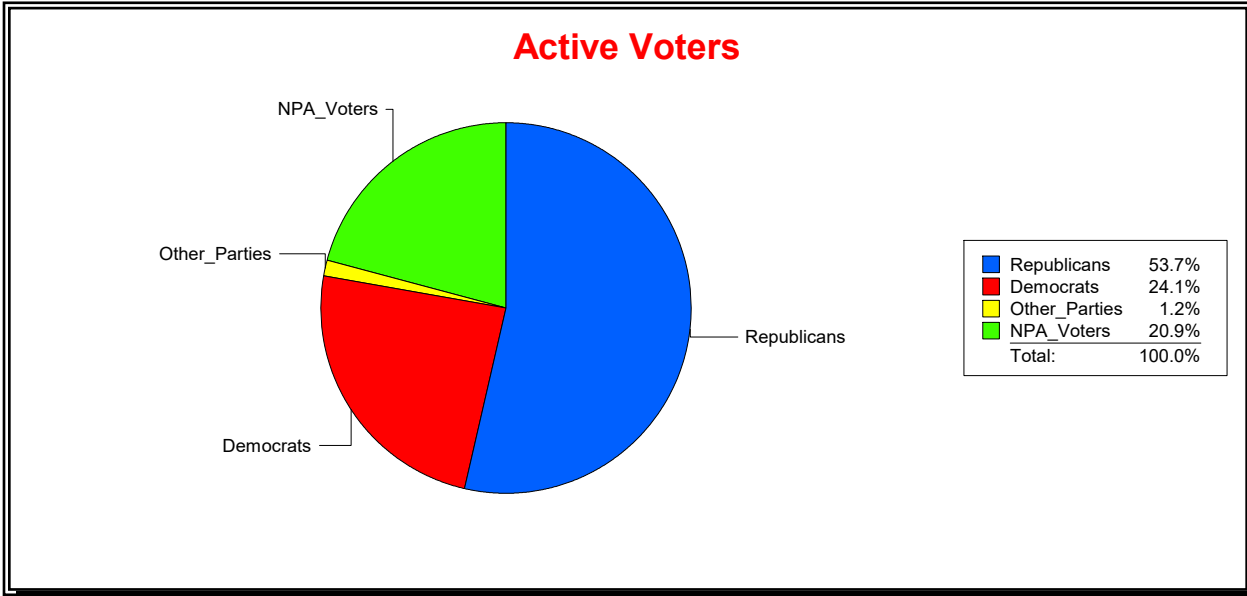

Vicky Oakes

Supervisor of Elections

St Johns County, FL

Date 3/2/2020

Time 12:25 PM

Graphs of District Registration

Active Registered Voters

Inactive Voters

District	Total	Dems	Reps	NonP	Other	Total	Dems	Reps	NonP	Other
St Johns County	180,061	43,470	96,704	37,712	2,175	9,566	2,283	4,102	3,083	98