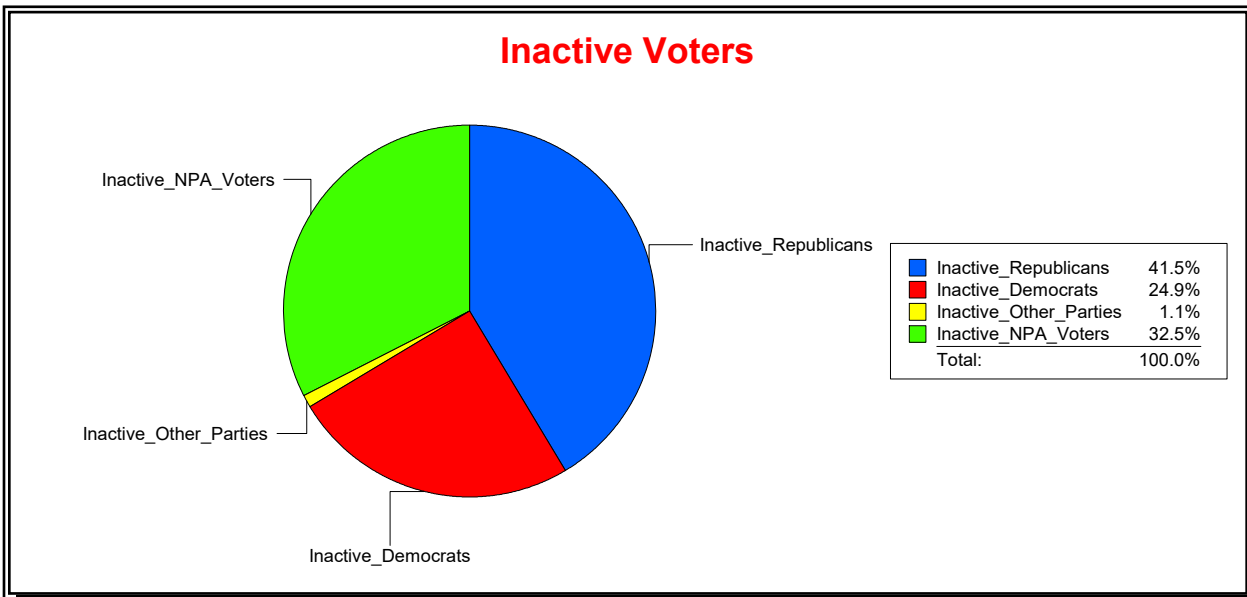

Vicky Oakes

Supervisor of Elections

St Johns County, FL

Date 3/2/2020

Time 12:25 PM

Graphs of District Registration

Active Registered Voters

Inactive Voters

District	Total	Dems	Reps	NonP	Other	Total	Dems	Reps	NonP	Other
St. Johns County	196,184	49,272	103,226	41,260	2,426	11,027	2,742	4,578	3,581	126

Vicky Oakes

Supervisor of Elections

St Johns County, FL

Date 3/2/2020