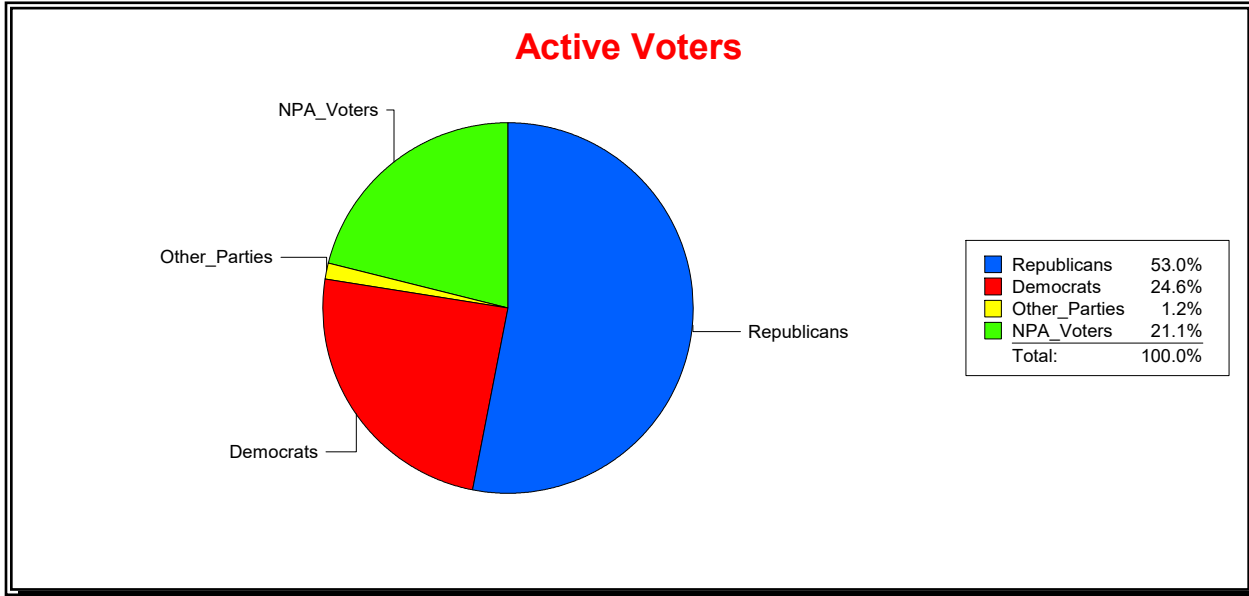

Supervisor of Elections

St Johns County, FL

Date 3/2/2020

Time 12:25 PM

Graphs of District Registration

Active Registered Voters

Inactive Voters

District	Total	Dems	Reps	NonP	Other	Total	Dems	Reps	NonP	Other
State Representative - Dist 17	165,987	40,886	87,949	35,079	2,073	9,308	2,223	3,971	3,004	110