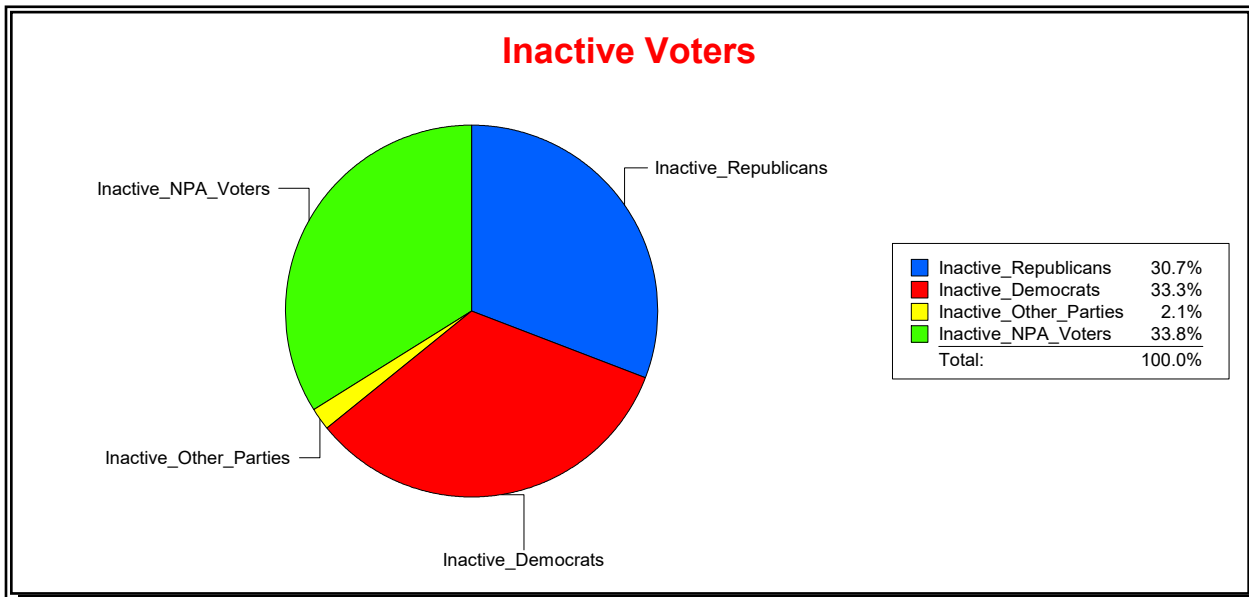

Vicky Oakes

Supervisor of Elections

St Johns County, FL

Date 3/2/2020

Time 12:25 PM

Graphs of District Registration

Active Registered Voters

Inactive Voters

District	Total	Dems	Reps	NonP	Other	Total	Dems	Reps	NonP	Other
St Augustine	10,590	4,196	3,886	2,322	186	1,077	359	331	364	23