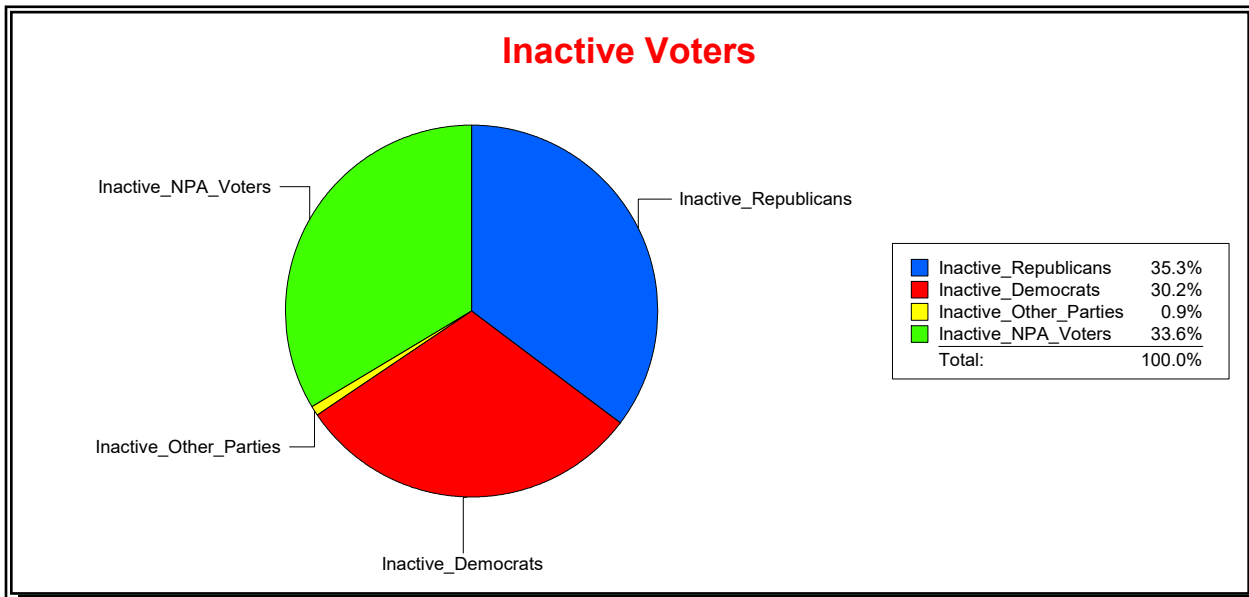

District	Total	Dems	Reps	NonP	Other	Total	Dems	Reps	NonP	Other
State Representative - Dist 24	30,197	8,386	15,277	6,181	353	1,719	519	607	577	16

Vicky Oakes

Supervisor of Elections

St Johns County, FL

Date 3/2/2020