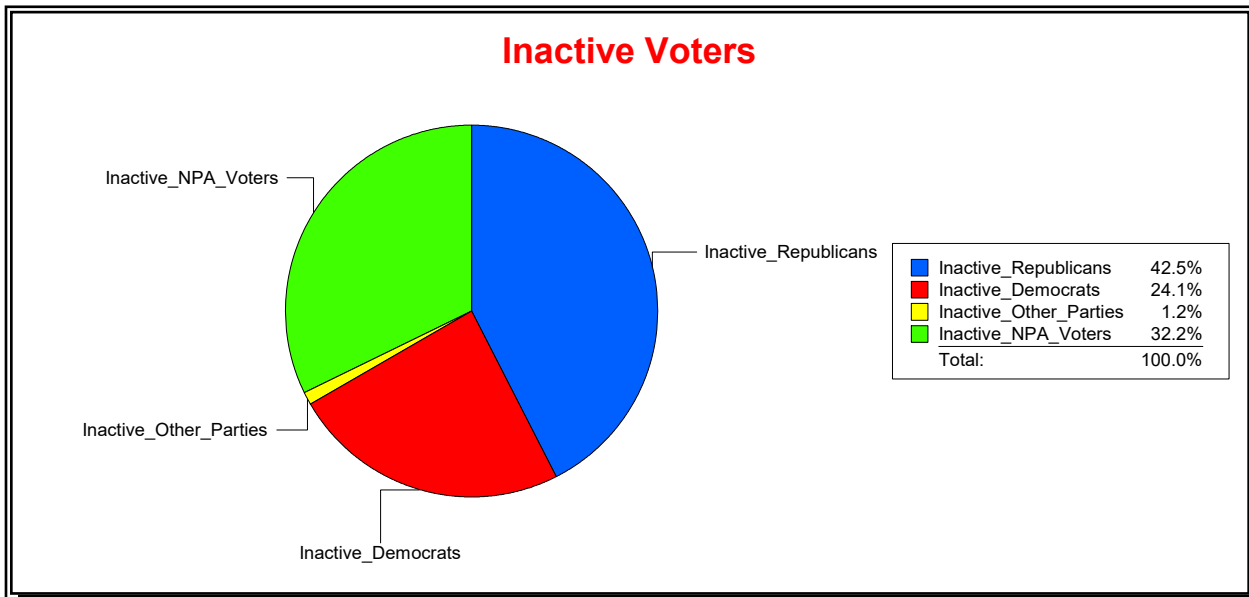

Vicky Oakes

Supervisor of Elections

St Johns County, FL

Date 3/2/2020

Time 12:25 PM

Graphs of District Registration

Active Registered Voters

Inactive Voters

District	Total	Dems	Reps	NonP	Other	Total	Dems	Reps	NonP	Other
US Congress - Dist 4	169,508	41,792	89,793	35,806	2,117	9,472	2,287	4,022	3,053	110