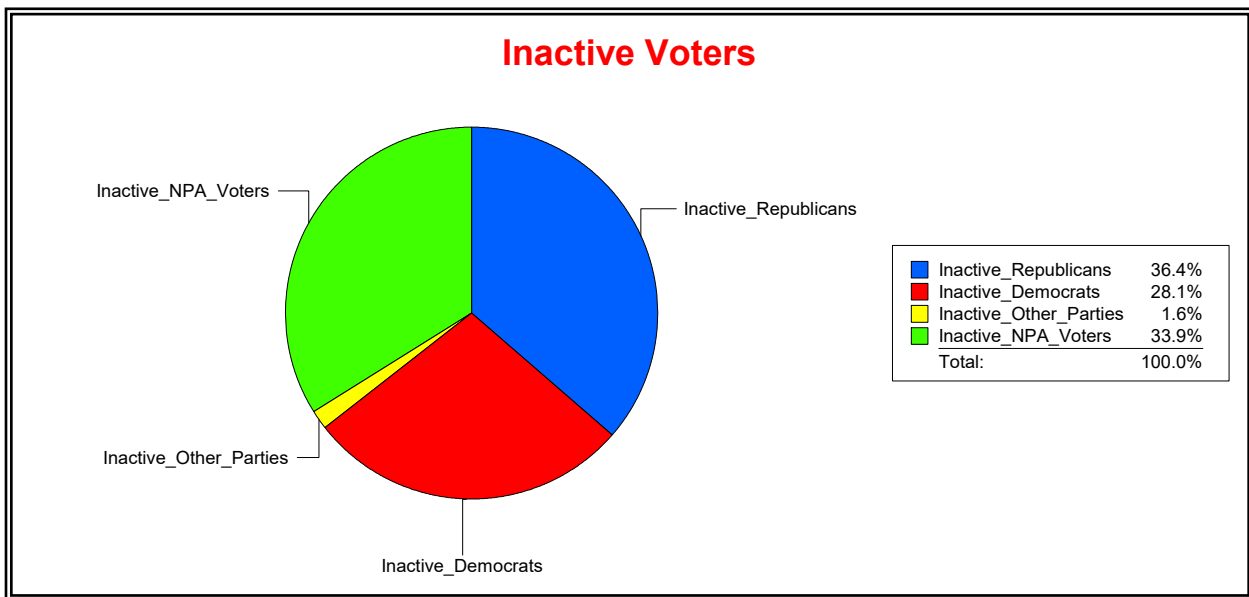

Vicky Oakes

Supervisor of Elections

St Johns County, FL

Date 3/2/2020

Time 12:25 PM

Graphs of District Registration

Active Registered Voters

Inactive Voters

District	Total	Dems	Reps	NonP	Other	Total	Dems	Reps	NonP	Other
County Commission - Dist 5	34,307	10,764	15,710	7,346	487	2,532	712	921	858	41