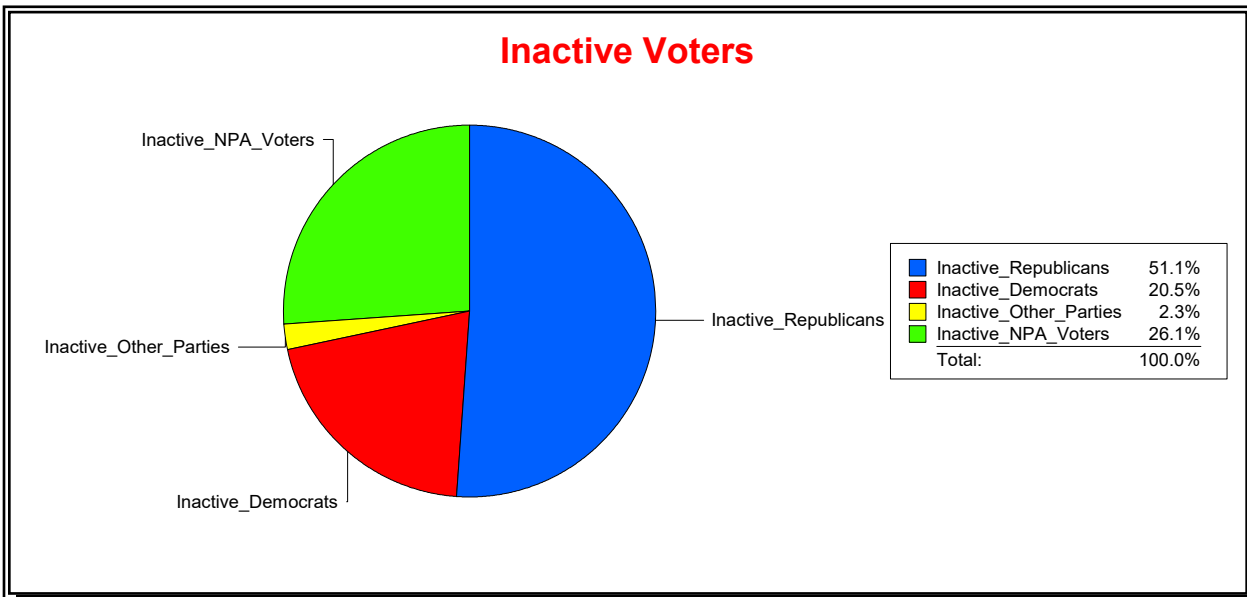

Vicky Oakes

Supervisor of Elections

St Johns County, FL

Date 3/2/2020

Time 12:25 PM

Graphs of District Registration

Active Registered Voters

Inactive Voters

District	Total	Dems	Reps	NonP	Other	Total	Dems	Reps	NonP	Other
Sampson Creek Comm Dev Dist	1,871	296	1,214	343	18	88	18	45	23	2