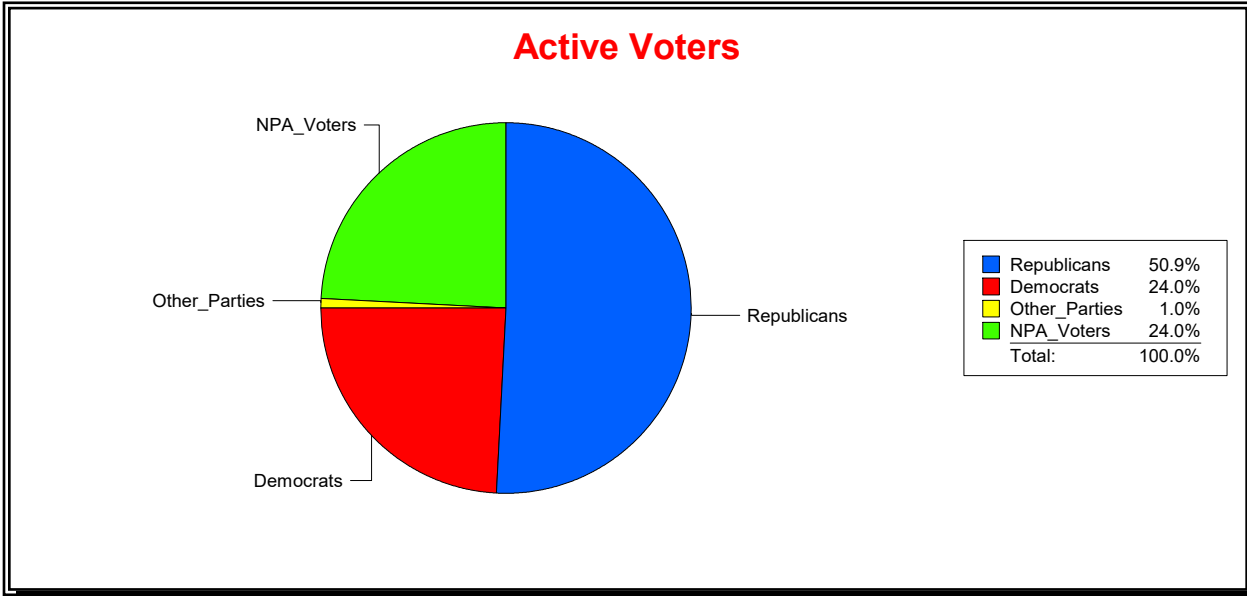

Supervisor of Elections

St Johns County, FL

Date 3/2/2020

Time 12:25 PM

Graphs of District Registration

Active Registered Voters

Inactive Voters

District	Total	Dems	Reps	NonP	Other	Total	Dems	Reps	NonP	Other
St Johns Forest Comm Dev Dist	1,119	269	570	269	11	57	14	22	21	0