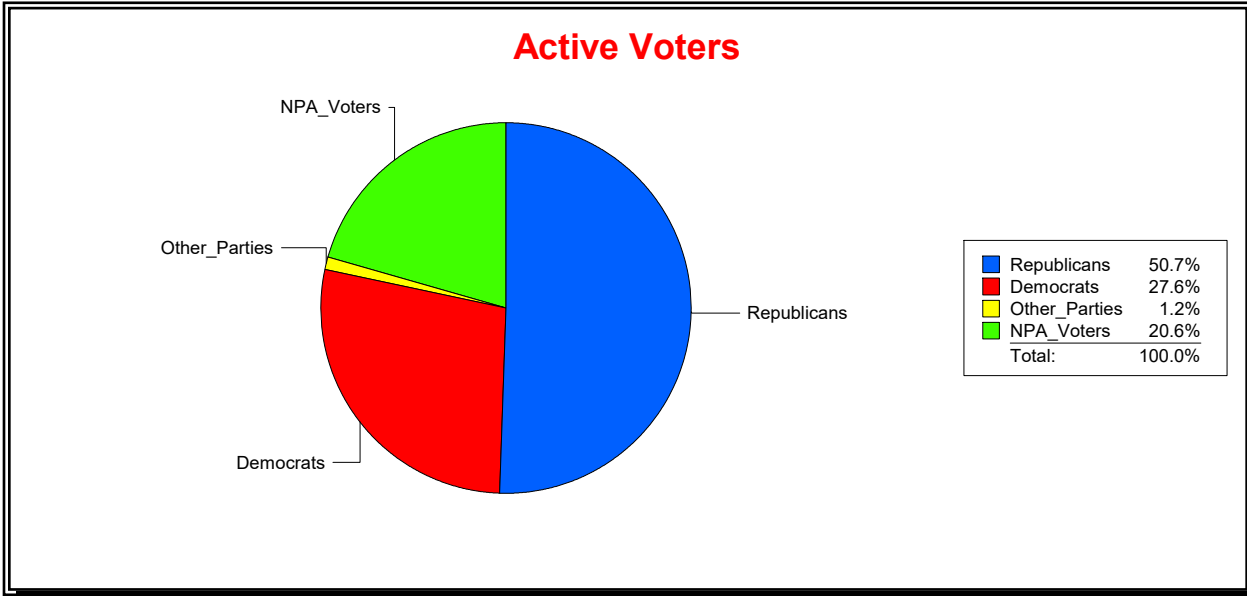

Vicky Oakes

Supervisor of Elections

St Johns County, FL

Date 3/2/2020

Time 12:25 PM

Graphs of District Registration

Active Registered Voters

Inactive Voters

District	Total	Dems	Reps	NonP	Other	Total	Dems	Reps	NonP	Other
School Board - Dist 3	36,169	9,985	18,325	7,433	426	1,895	541	693	640	21