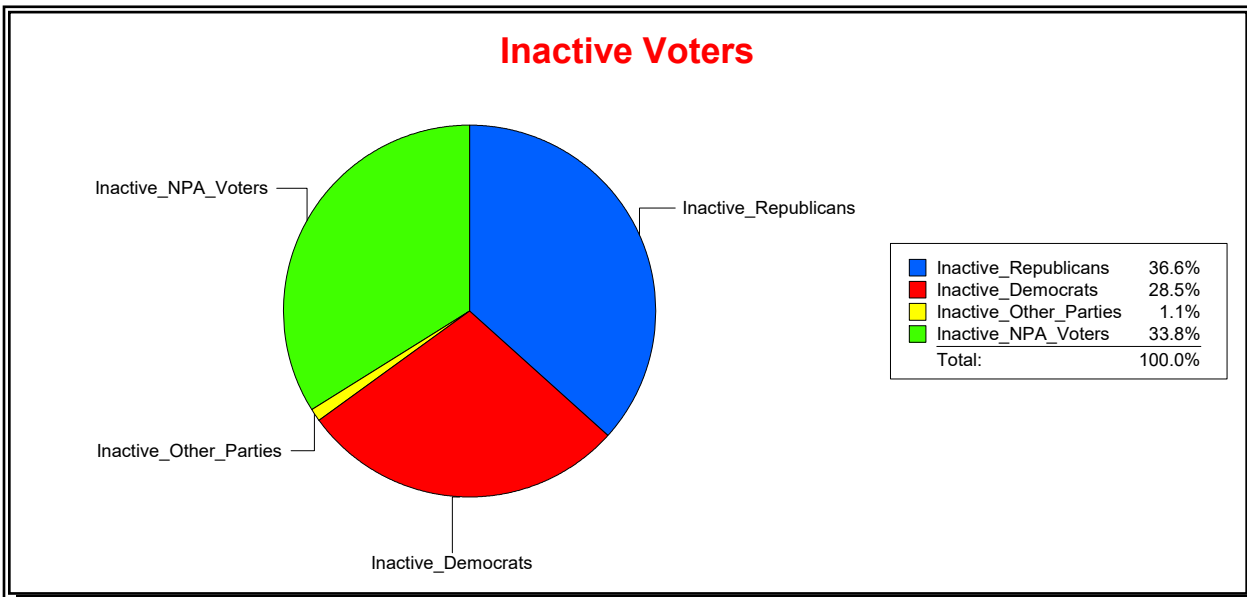

Vicky Oakes

Supervisor of Elections

St Johns County, FL

Date 3/2/2020

Time 12:25 PM

Graphs of District Registration

Active Registered Voters

Inactive Voters

District	Total	Dems	Reps	NonP	Other	Total	Dems	Reps	NonP	Other
School Board - Dist 3	36,169	9,985	18,325	7,433	426	1,895	541	693	640	21