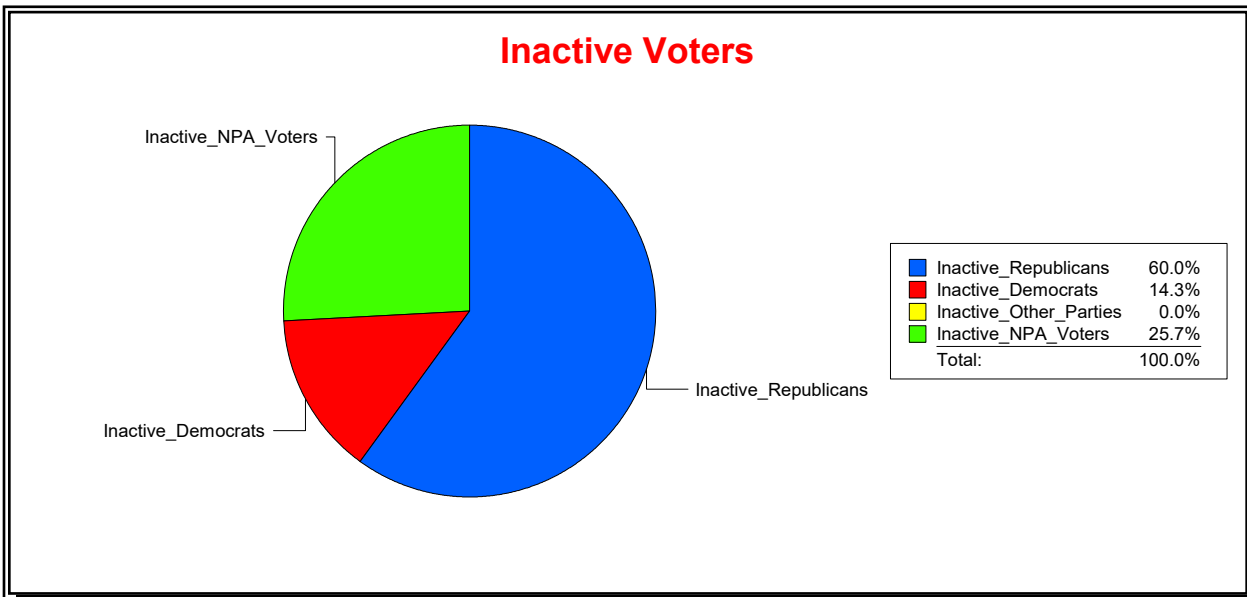

Vicky Oakes

Supervisor of Elections

St Johns County, FL

Date 3/2/2020

Time 12:25 PM

Graphs of District Registration

Active Registered Voters

Inactive Voters

District	Total	Dems	Reps	NonP	Other	Total	Dems	Reps	NonP	Other
World Commerce Comm Dev Dist	1,128	286	539	288	15	70	10	42	18	0