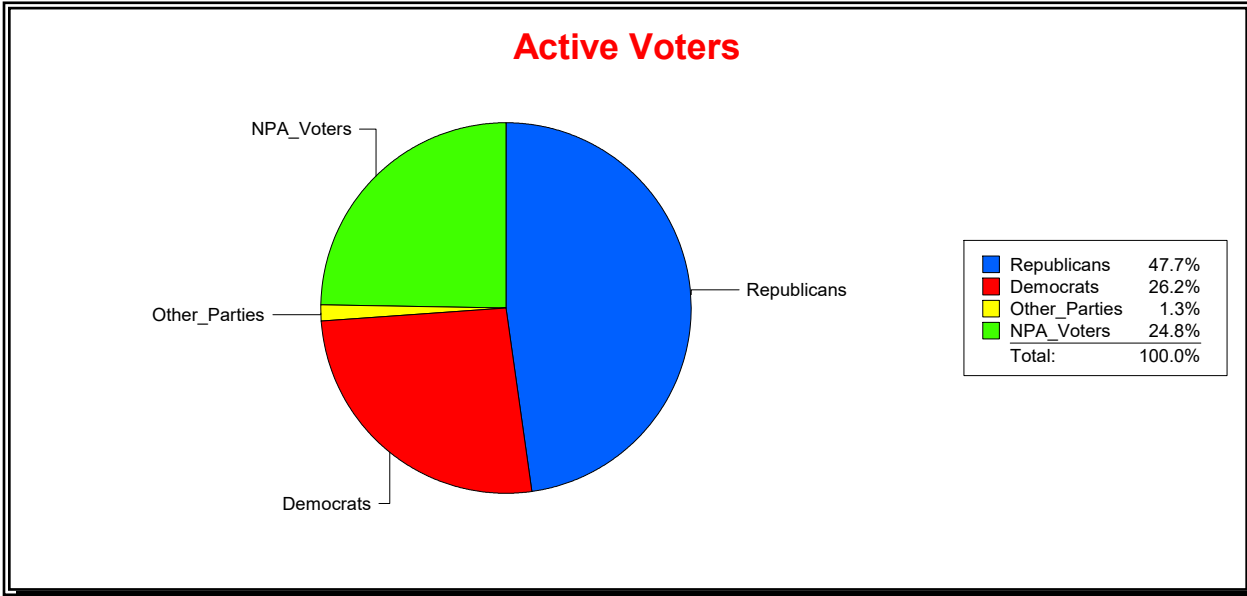

Vicky Oakes

Supervisor of Elections

St Johns County, FL

Date 3/2/2020

Time 12:25 PM

Graphs of District Registration

Active Registered Voters

Inactive Voters

District	Total	Dems	Reps	NonP	Other	Total	Dems	Reps	NonP	Other
Heritage Landing Comm Dev Dist	2,503	656	1,194	620	33	213	50	93	68	2