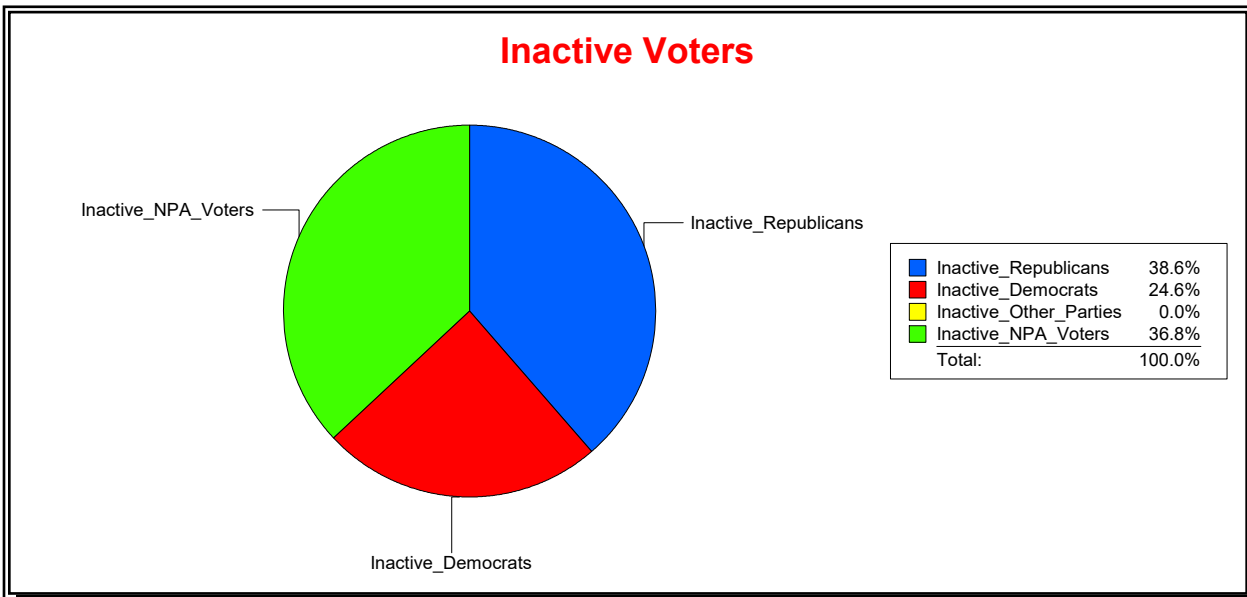

Supervisor of Elections

St Johns County, FL

Date 3/2/2020

Time 12:25 PM

Graphs of District Registration

Active Registered Voters

Inactive Voters

District	Total	Dems	Reps	NonP	Other	Total	Dems	Reps	NonP	Other
St Johns Forest Comm Dev Dist	1,119	269	570	269	11	57	14	22	21	0