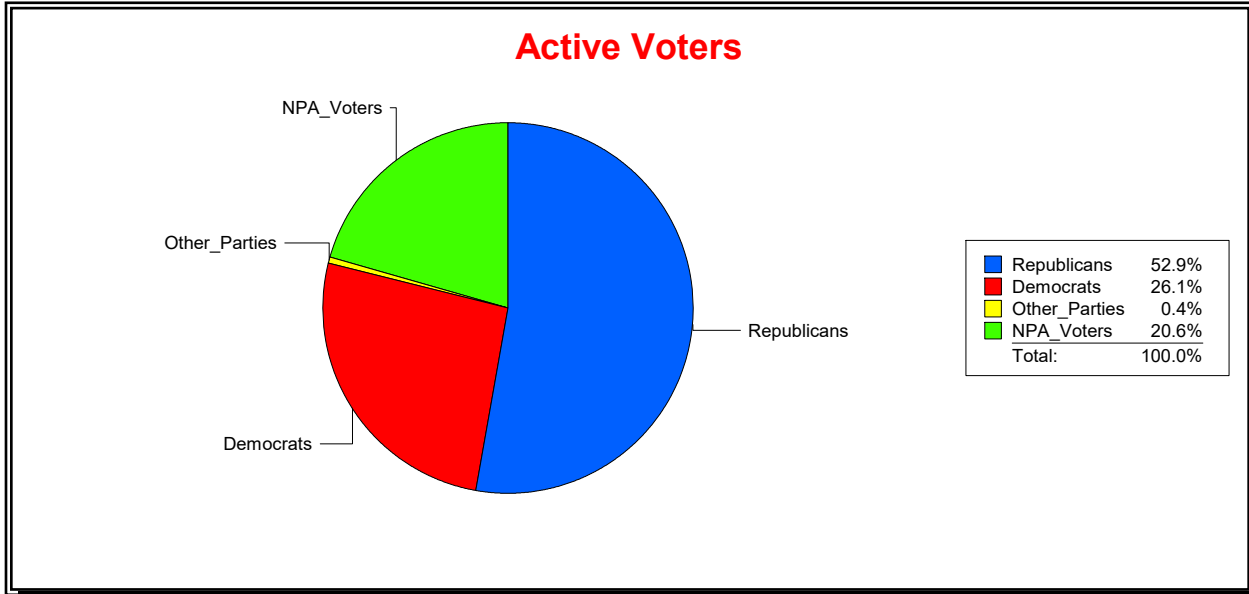

Graphs of District Registration

Active Registered Voters

Inactive Voters

District	Total	Dems	Reps	NonP	Other	Total	Dems	Reps	NonP	Other
Sandy Creek Comm Dev Dist	456	119	241	94	2	9	1	4	4	0

Vicky Oakes

Supervisor of Elections