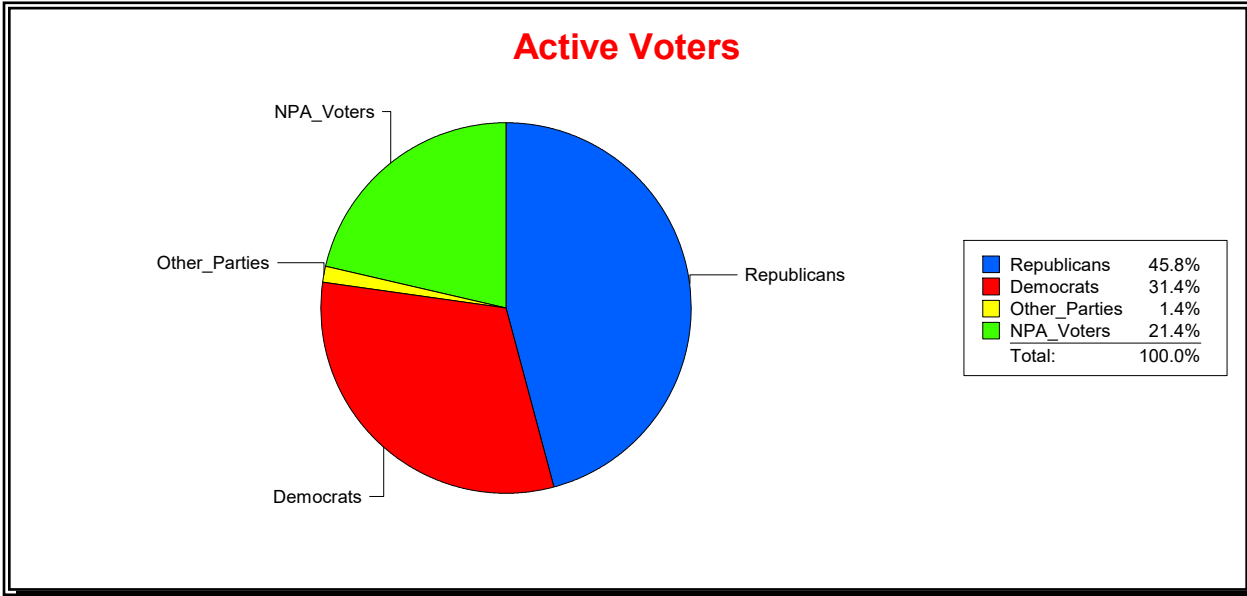

Vicky Oakes

Supervisor of Elections

St Johns County, FL

Date 3/2/2020

Time 12:25 PM

Graphs of District Registration

Active Registered Voters

Inactive Voters

District	Total	Dems	Reps	NonP	Other	Total	Dems	Reps	NonP	Other
School Board - Dist 5	34,307	10,764	15,710	7,346	487	2,532	712	921	858	41