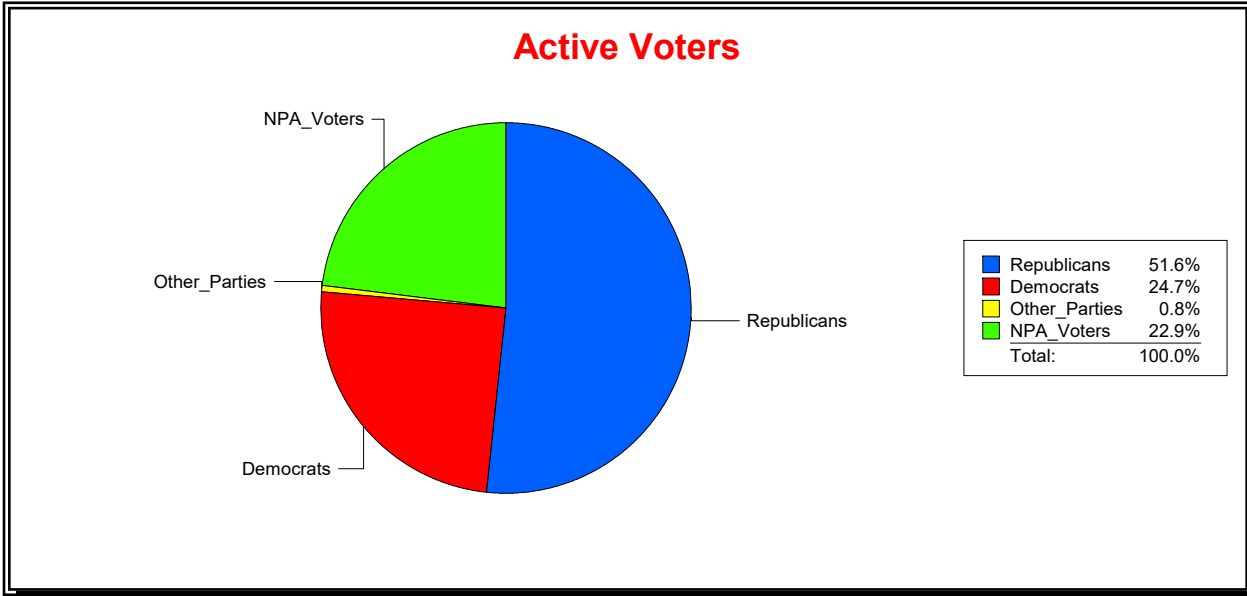

Vicky Oakes

Supervisor of Elections

St Johns County, FL

Date 3/2/2020

Time 12:25 PM

Graphs of District Registration

Active Registered Voters

Inactive Voters

District	Total	Dems	Reps	NonP	Other	Total	Dems	Reps	NonP	Other
Brandy Creek Comm Dev Dist	1,265	312	653	290	10	103	21	58	23	1