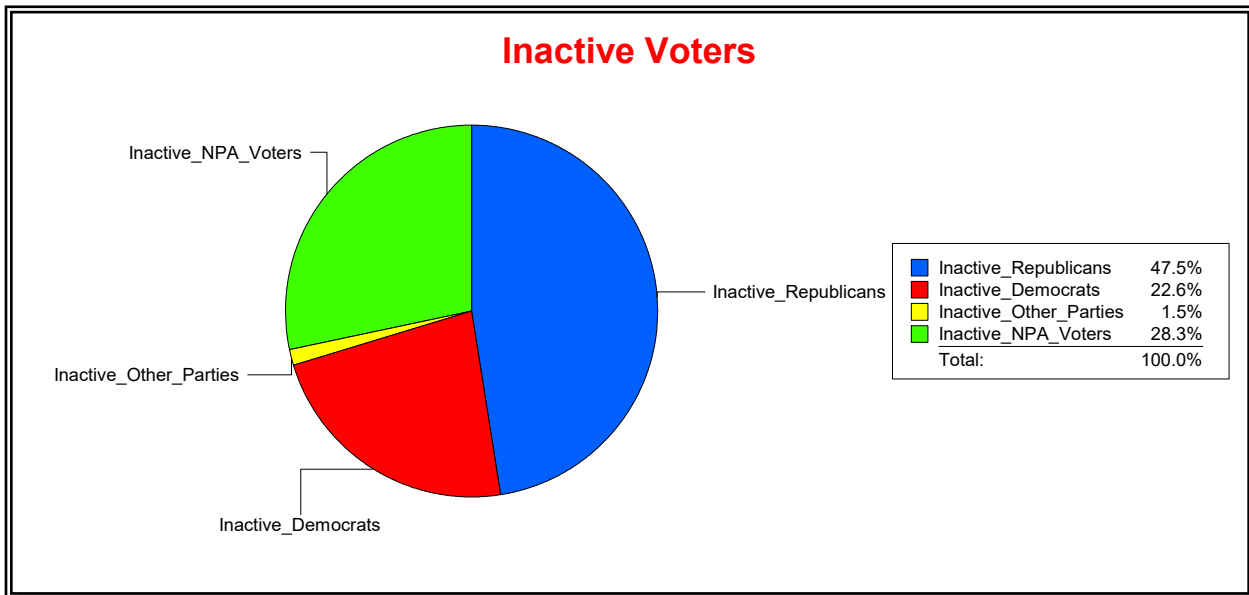

Supervisor of Elections

St Johns County, FL

Date 3/2/2020

Time 12:25 PM

Graphs of District Registration

Active Registered Voters

Inactive Voters

District	Total	Dems	Reps	NonP	Other	Total	Dems	Reps	NonP	Other
Durbin Crossing Comm Dev Dist	4,518	1,078	2,244	1,150	46	265	60	126	75	4