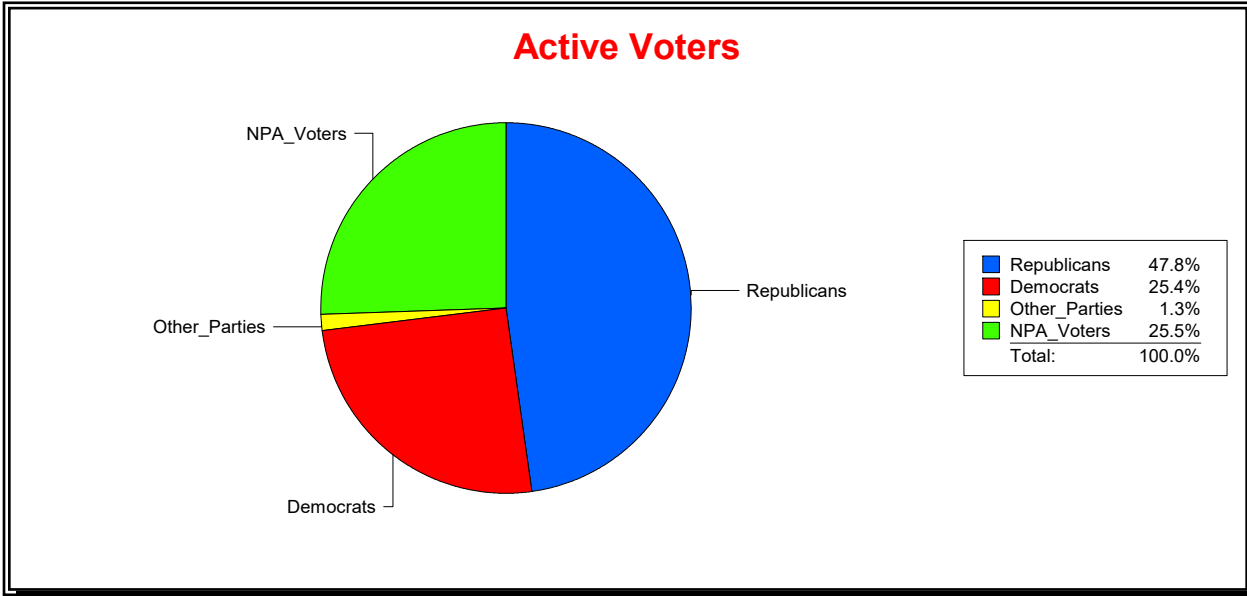

Vicky Oakes

Supervisor of Elections

St Johns County, FL

Date 3/2/2020

Time 12:25 PM

Graphs of District Registration

Active Registered Voters

Inactive Voters

District	Total	Dems	Reps	NonP	Other	Total	Dems	Reps	NonP	Other
World Commerce Comm Dev Dist	1,128	286	539	288	15	70	10	42	18	0