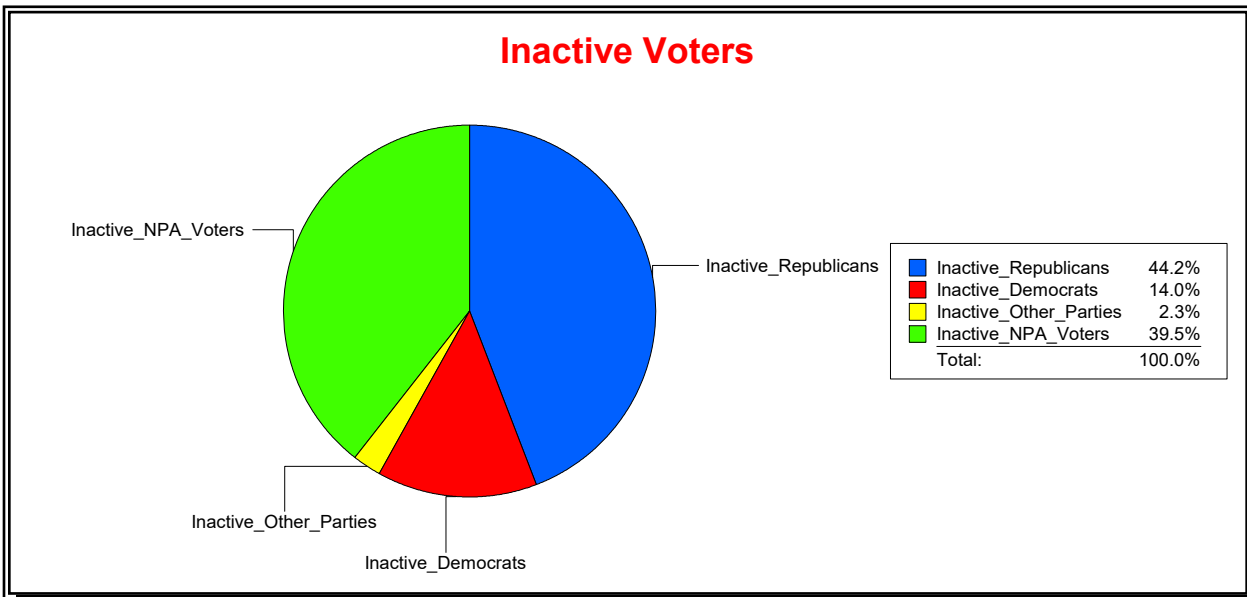

Supervisor of Elections

St Johns County, FL

Date 3/2/2020

Time 12:25 PM

Graphs of District Registration

Active Registered Voters

Inactive Voters

District	Total	Dems	Reps	NonP	Other	Total	Dems	Reps	NonP	Other
Glen St Johns Comm Dev Dist	995	202	524	255	14	43	6	19	17	1