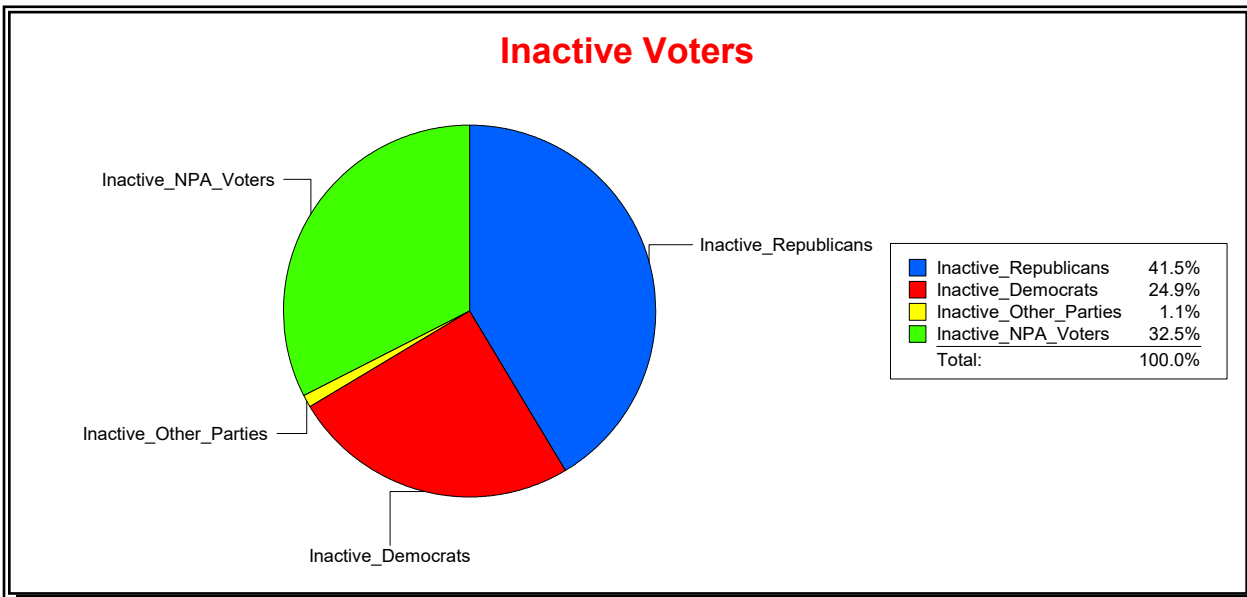

Vicky Oakes

Supervisor of Elections

St Johns County, FL

Date 3/2/2020

Time 12:25 PM

Graphs of District Registration

Active Registered Voters

Inactive Voters

District	Total	Dems	Reps	NonP	Other	Total	Dems	Reps	NonP	Other
State Senate - Dist 7	196,184	49,272	103,226	41,260	2,426	11,027	2,742	4,578	3,581	126