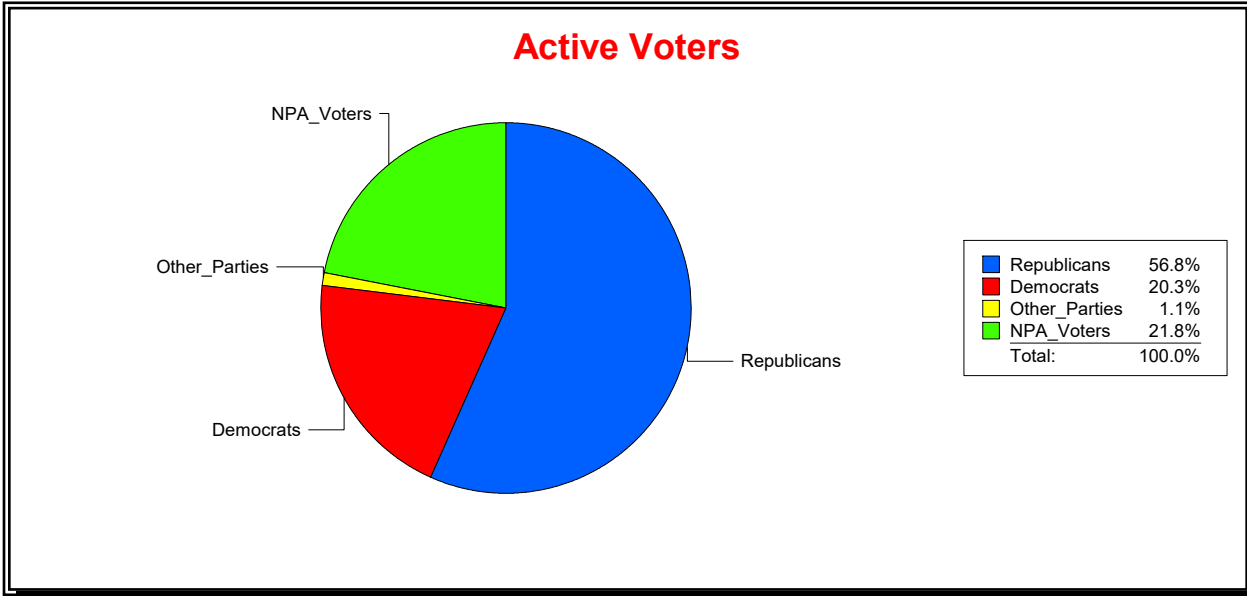

Vicky Oakes

Supervisor of Elections

St Johns County, FL

Date 3/2/2020

Time 12:25 PM

Graphs of District Registration

Active Registered Voters

Inactive Voters

District	Total	Dems	Reps	NonP	Other	Total	Dems	Reps	NonP	Other
Marshall Creek Comm Dev Dist	2,574	522	1,462	562	28	121	21	66	31	3