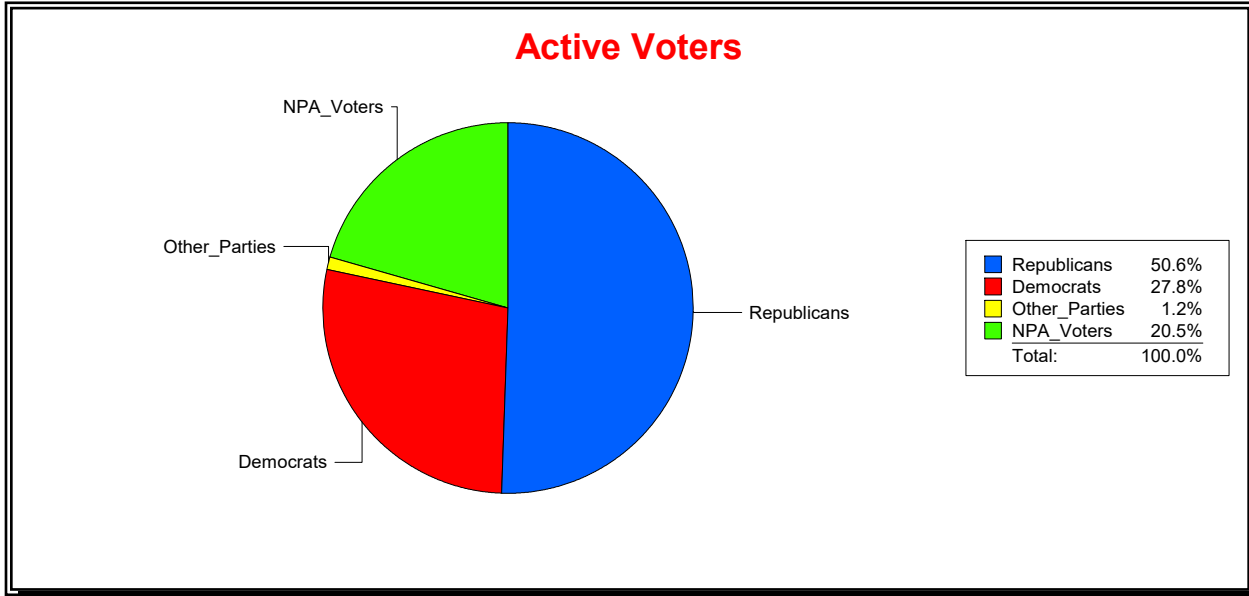

Vicky Oakes

Supervisor of Elections

St Johns County, FL

Date 3/2/2020

Time 12:25 PM

Graphs of District Registration

Active Registered Voters

Inactive Voters

District	Total	Dems	Reps	NonP	Other	Total	Dems	Reps	NonP	Other
State Representative - Dist 24	30,197	8,386	15,277	6,181	353	1,719	519	607	577	16