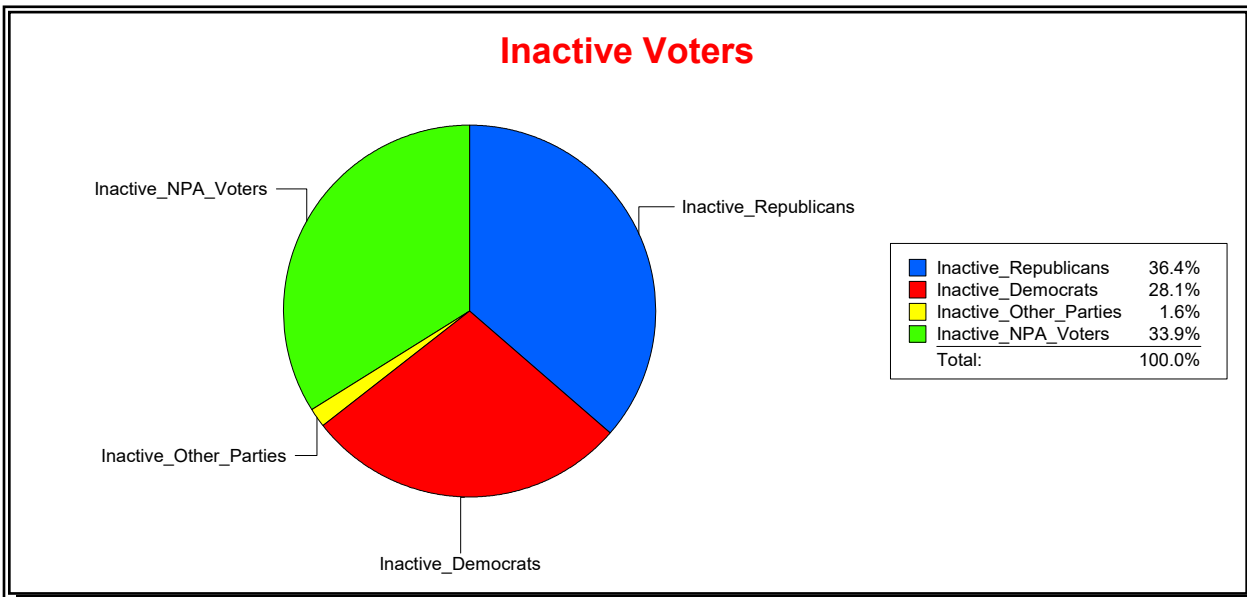

Vicky Oakes

Supervisor of Elections

St Johns County, FL

Date 3/2/2020

Time 12:25 PM

Graphs of District Registration

Active Registered Voters

Inactive Voters

District	Total	Dems	Reps	NonP	Other	Total	Dems	Reps	NonP	Other
School Board - Dist 5	34,307	10,764	15,710	7,346	487	2,532	712	921	858	41