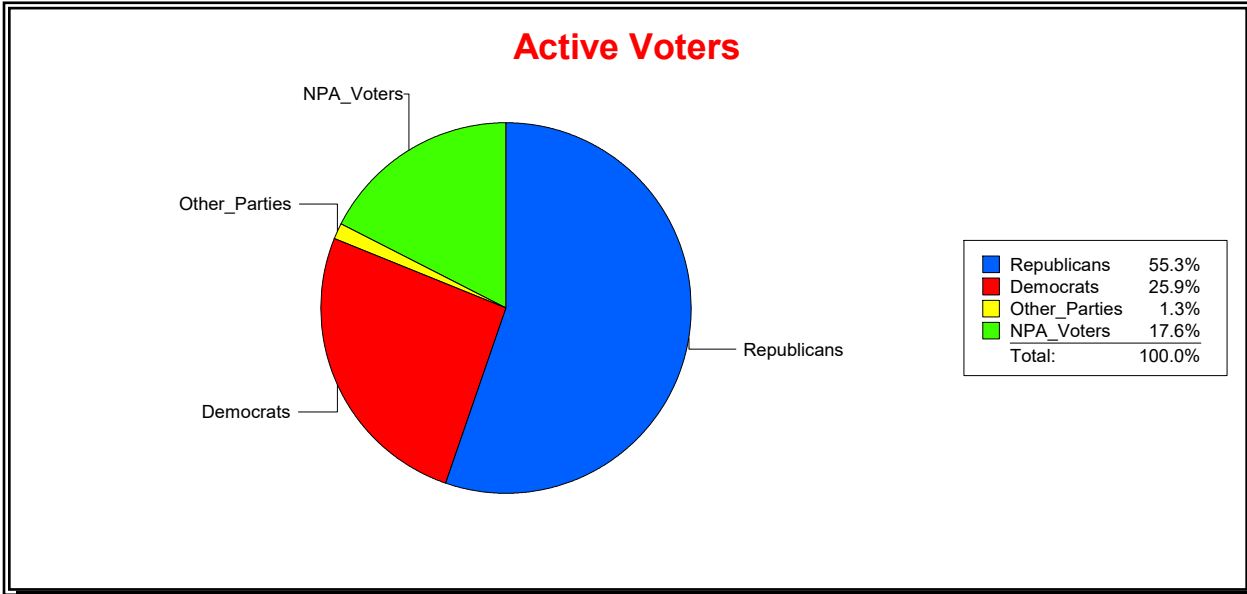

Vicky Oakes

Supervisor of Elections

St Johns County, FL

Date 3/2/2020

Time 12:25 PM

Graphs of District Registration

Active Registered Voters

Inactive Voters

District	Total	Dems	Reps	NonP	Other	Total	Dems	Reps	NonP	Other
Sweetwater Creek Comm Dev Dist	1,274	330	704	224	16	22	3	12	7	0