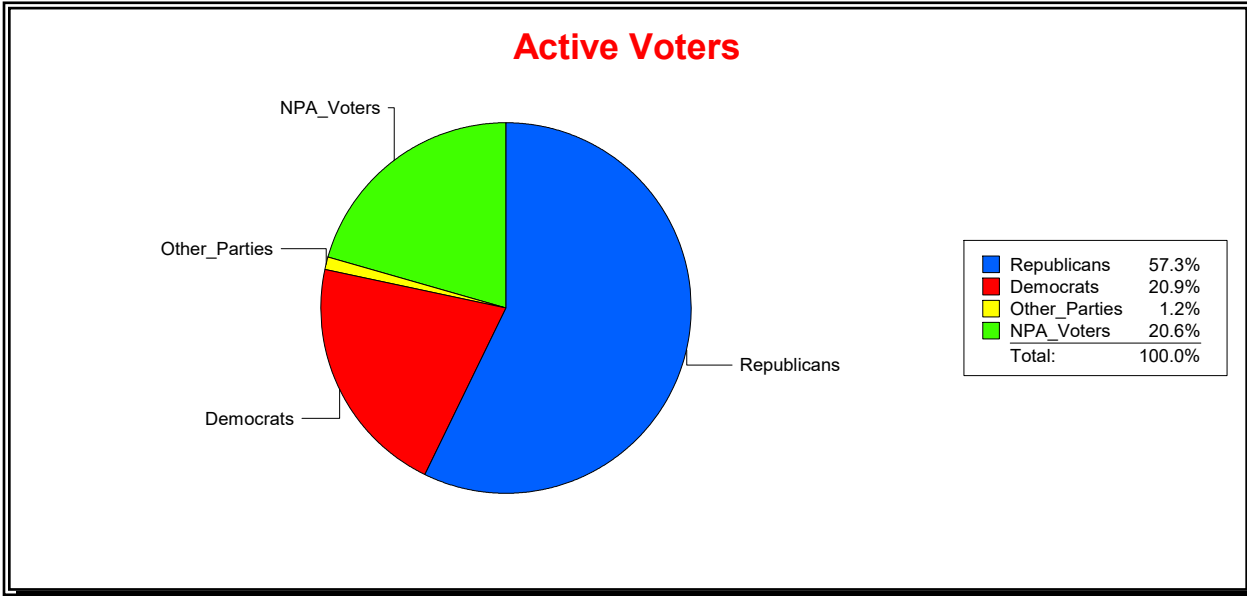

Vicky Oakes

Supervisor of Elections

St Johns County, FL

Date 3/2/2020

Time 12:25 PM

Graphs of District Registration

Active Registered Voters

Inactive Voters

District	Total	Dems	Reps	NonP	Other	Total	Dems	Reps	NonP	Other
County Commission - Dist 1	43,165	9,029	24,733	8,900	503	1,945	403	945	580	17