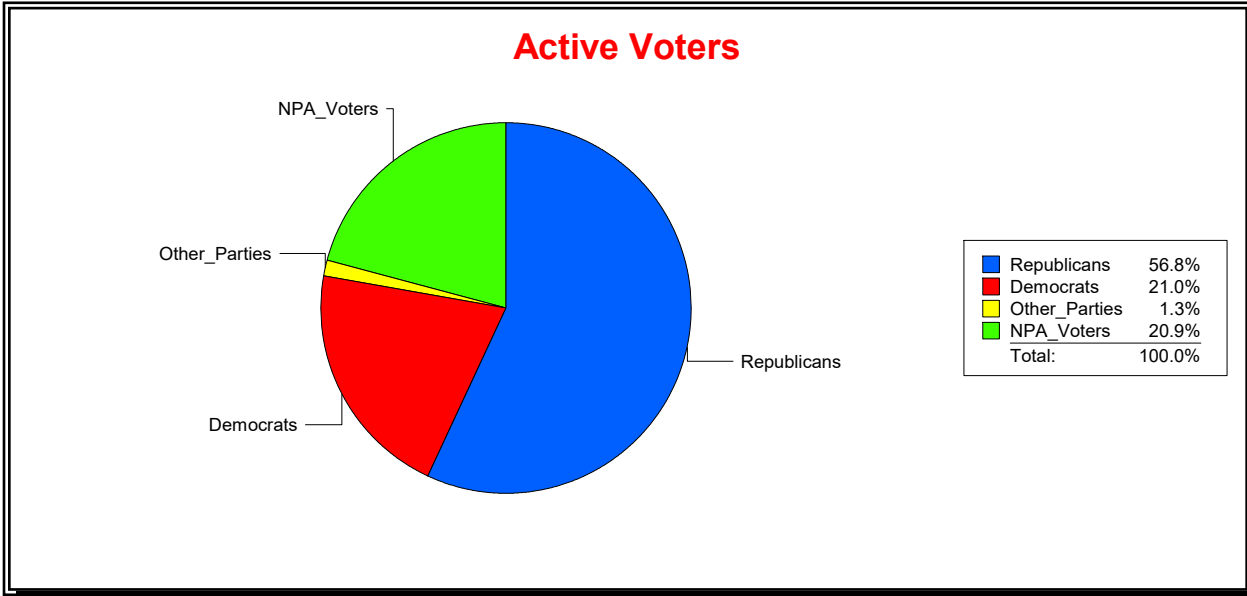

Vicky Oakes

Supervisor of Elections

St Johns County, FL

Date 3/2/2020

Time 12:25 PM

Graphs of District Registration

Active Registered Voters

Inactive Voters

District	Total	Dems	Reps	NonP	Other	Total	Dems	Reps	NonP	Other
County Commission - Dist 4	47,470	9,977	26,967	9,906	620	2,392	466	1,116	786	24