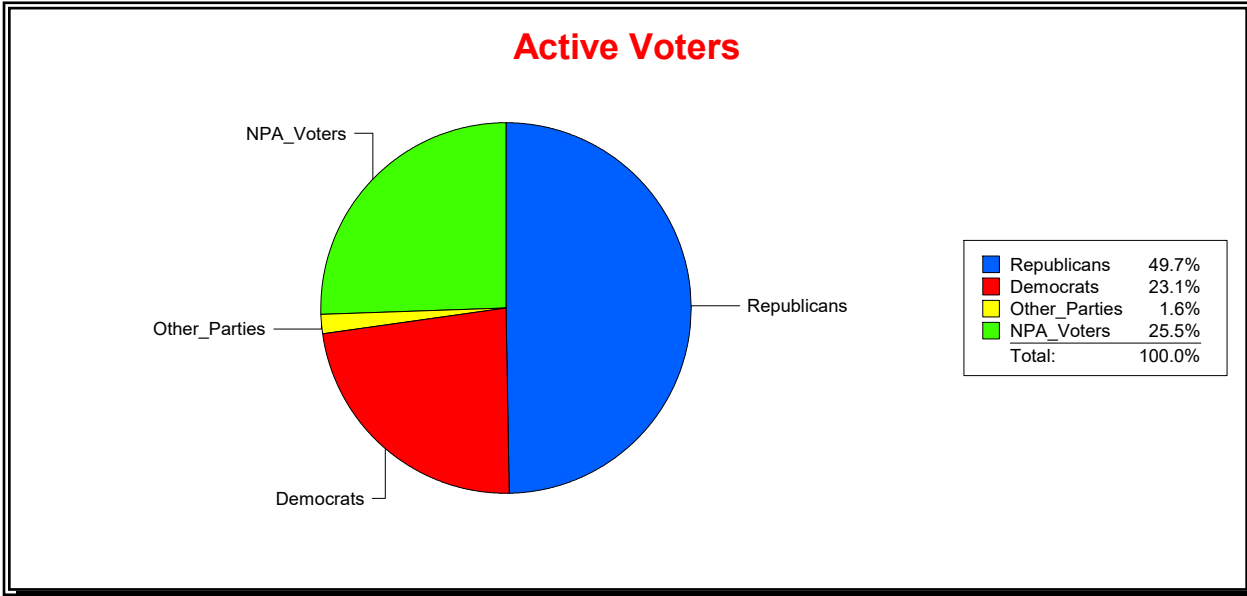

Vicky Oakes

Supervisor of Elections

St Johns County, FL

Date 3/2/2020

Time 12:25 PM

Graphs of District Registration

Active Registered Voters

Inactive Voters

District	Total	Dems	Reps	NonP	Other	Total	Dems	Reps	NonP	Other
Aberdeen Comm Dev Dist	2,948	682	1,466	753	47	195	41	90	62	2