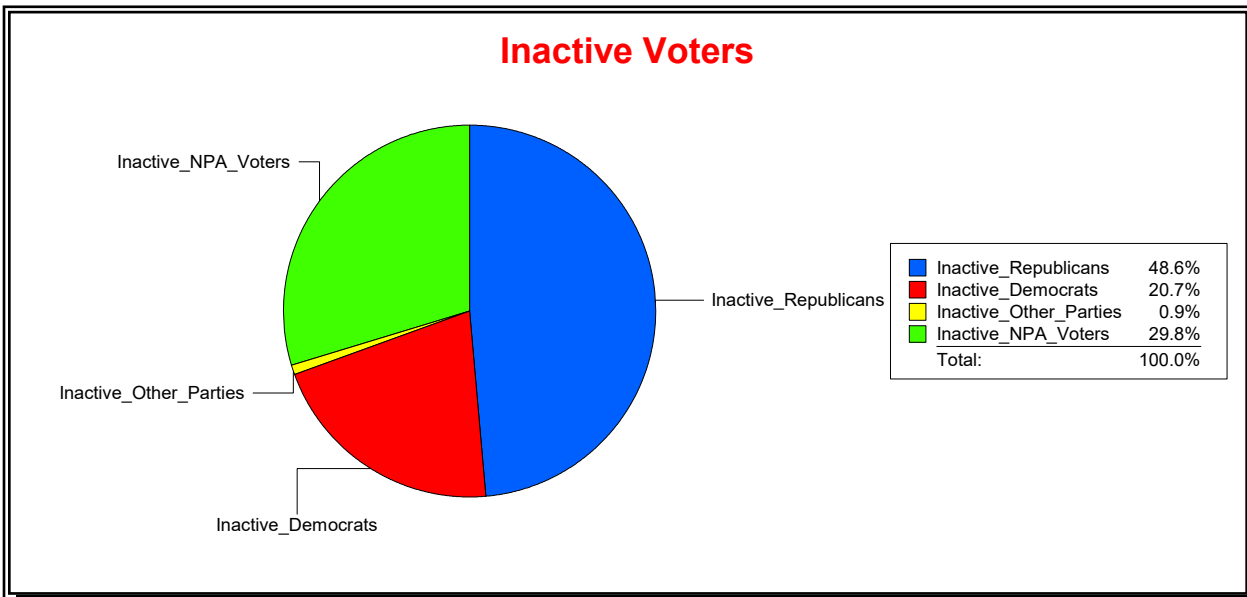

Vicky Oakes

Supervisor of Elections

St Johns County, FL

Date 3/2/2020

Time 12:25 PM

Graphs of District Registration

Active Registered Voters

Inactive Voters

District	Total	Dems	Reps	NonP	Other	Total	Dems	Reps	NonP	Other
School Board - Dist 1	43,165	9,029	24,733	8,900	503	1,945	403	945	580	17