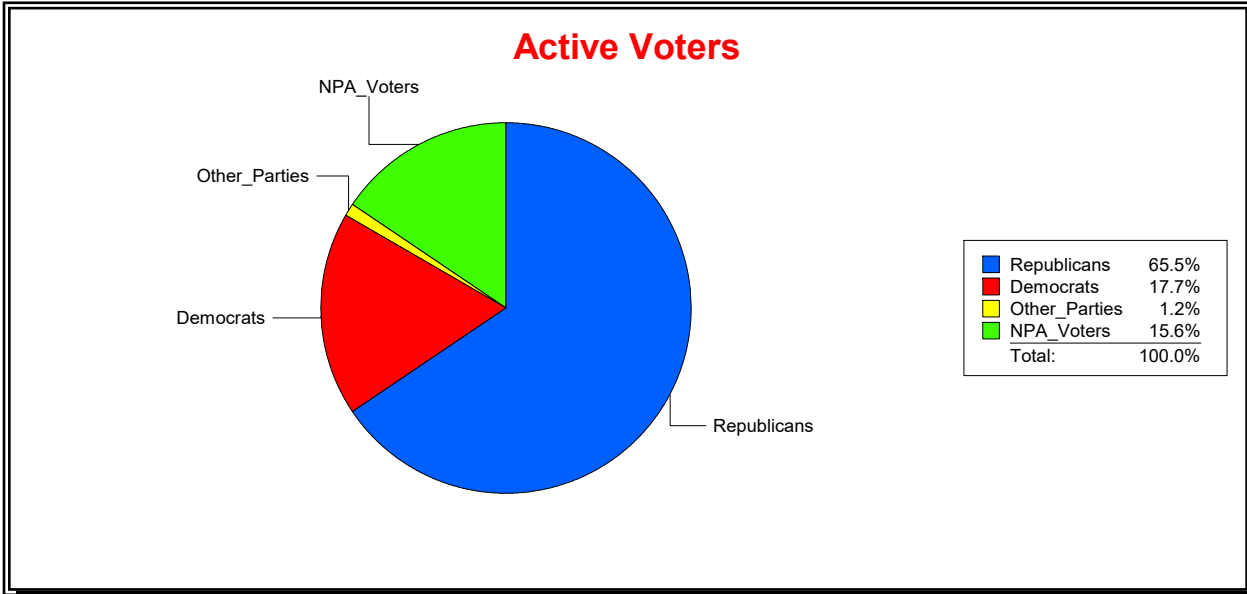

Vicky Oakes

Supervisor of Elections

St Johns County, FL

Date 3/2/2020

Time 12:25 PM

Graphs of District Registration

Active Registered Voters

Inactive Voters

District	Total	Dems	Reps	NonP	Other	Total	Dems	Reps	NonP	Other
Ponte Vedra MSD	3,253	576	2,131	508	38	131	26	70	34	1