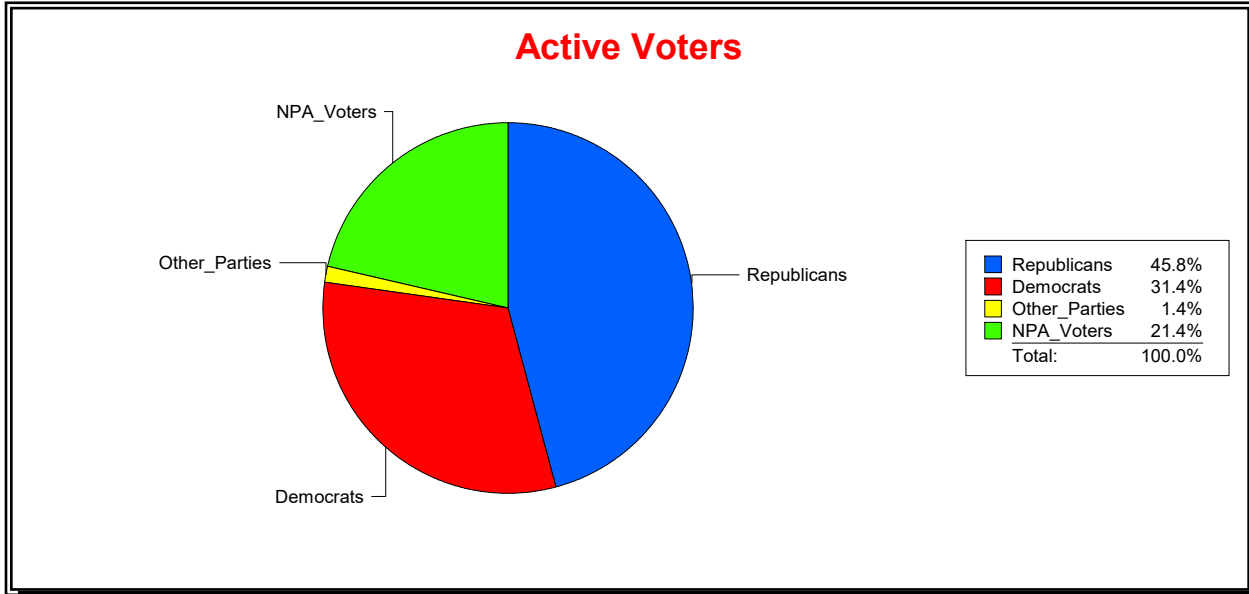

Vicky Oakes

Supervisor of Elections

St Johns County, FL

Date 3/2/2020

Time 12:25 PM

Graphs of District Registration

Active Registered Voters

Inactive Voters

District	Total	Dems	Reps	NonP	Other	Total	Dems	Reps	NonP	Other
County Commission - Dist 5	34,307	10,764	15,710	7,346	487	2,532	712	921	858	41