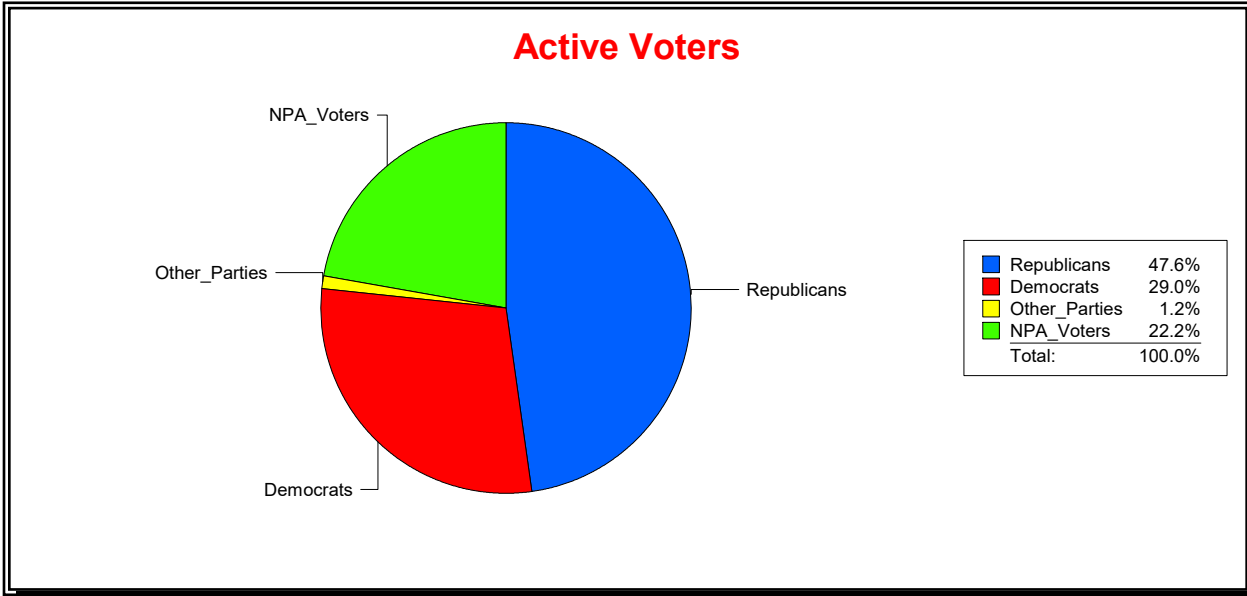

Vicky Oakes

Supervisor of Elections

St Johns County, FL

Date 3/2/2020

Time 12:25 PM

Graphs of District Registration

Active Registered Voters

Inactive Voters

District	Total	Dems	Reps	NonP	Other	Total	Dems	Reps	NonP	Other
St Augustine Beach	5,533	1,606	2,636	1,226	65	384	100	145	134	5