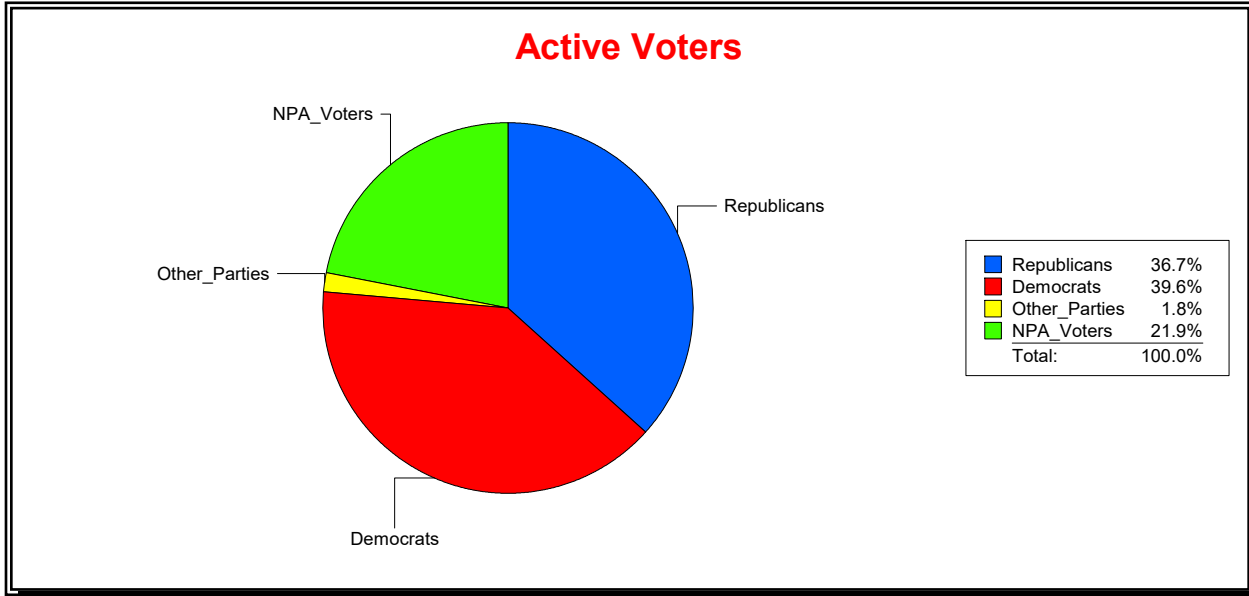

Vicky Oakes

Supervisor of Elections

St Johns County, FL

Date 3/2/2020

Time 12:25 PM

Graphs of District Registration

Active Registered Voters

Inactive Voters

District	Total	Dems	Reps	NonP	Other	Total	Dems	Reps	NonP	Other
St Augustine	10,590	4,196	3,886	2,322	186	1,077	359	331	364	23