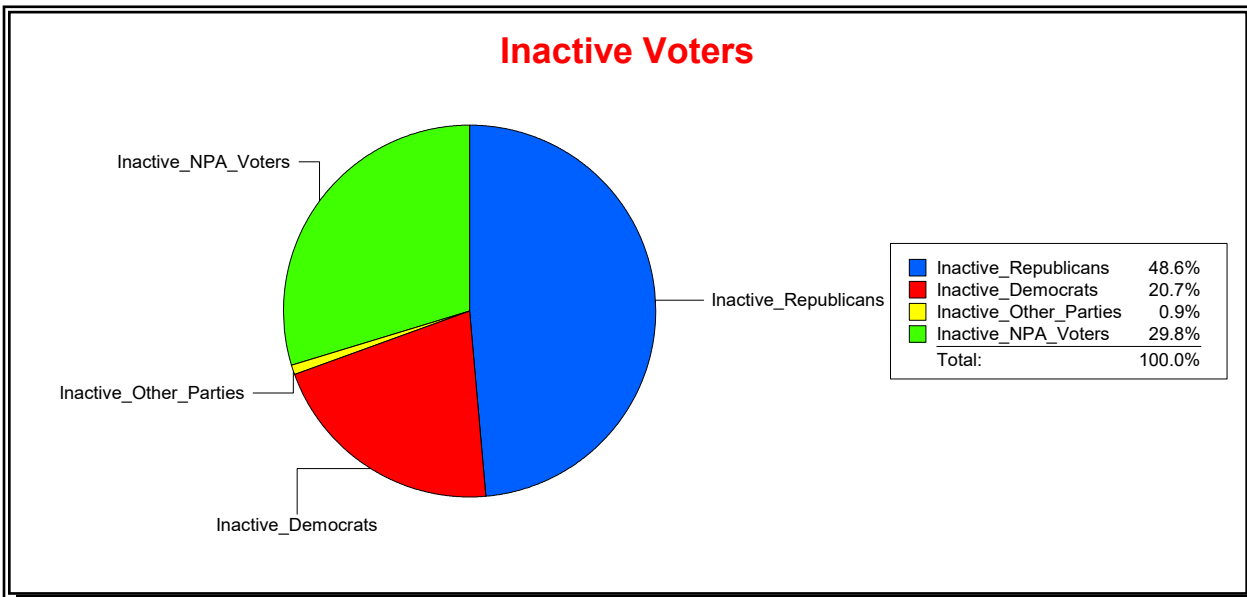

District	Total	Dems	Reps	NonP	Other	Total	Dems	Reps	NonP	Other
St. Johns County	196,184	49,272	103,226	41,260	2,426	11,027	2,742	4,578	3,581	126

Vicky Oakes

Supervisor of Elections

St Johns County, FL

Date 3/2/2020

Time 12:25 PM

Graphs of District Registration

Active Registered Voters

Inactive Voters

District	Total	Dems	Reps	NonP	Other	Total	Dems	Reps	NonP	Other
County Commission - Dist 1	43,165	9,029	24,733	8,900	503	1,945	403	945	580	17