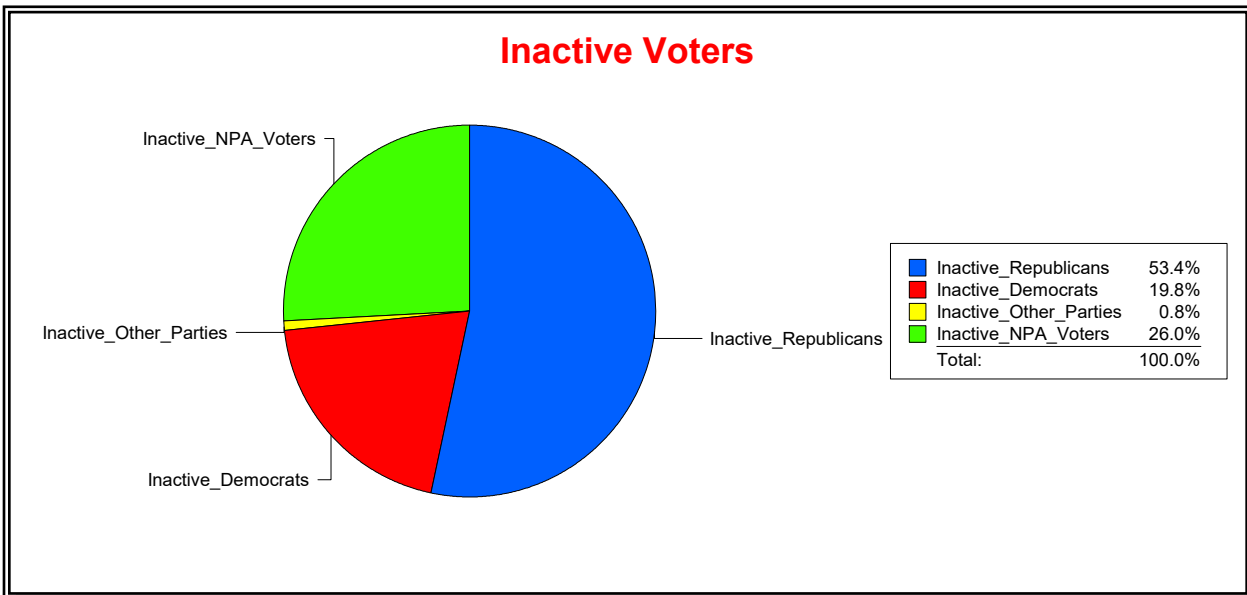

District	Total	Dems	Reps	NonP	Other	Total	Dems	Reps	NonP	Other
Ponte Vedra MSD	3,253	576	2,131	508	38	131	26	70	34	1

Vicky Oakes

Supervisor of Elections

St Johns County, FL

Date 3/2/2020

Time 12:25 PM

Graphs of District Registration