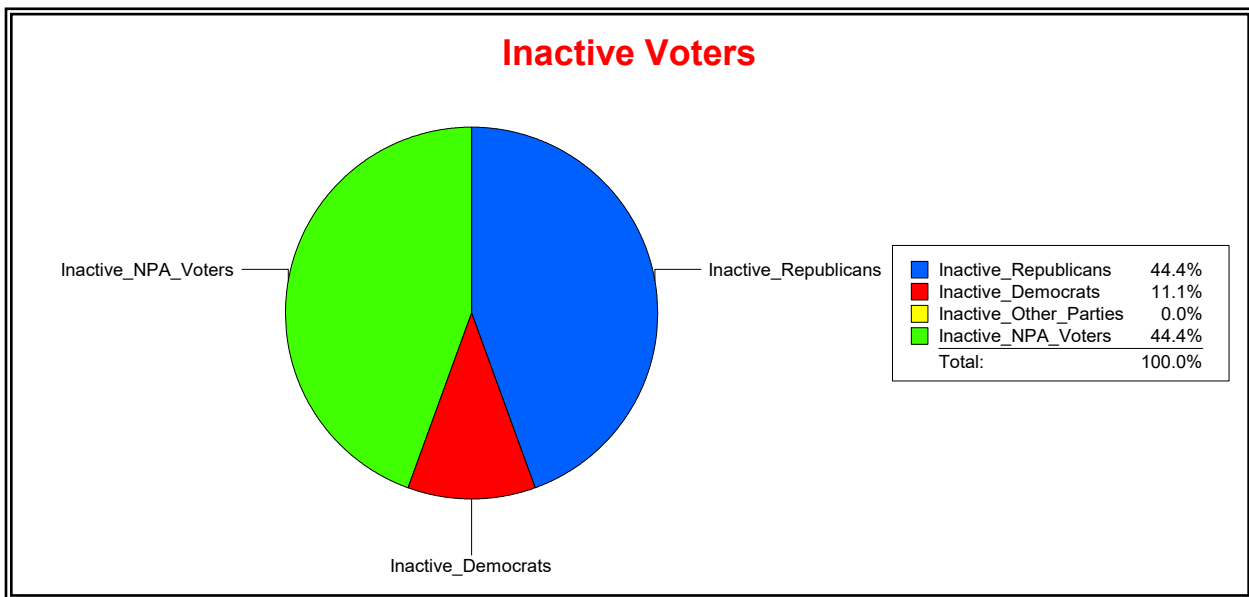

Graphs of District Registration

Active Registered Voters

Inactive Voters

District	Total	Dems	Reps	NonP	Other	Total	Dems	Reps	NonP	Other
Sandy Creek Comm Dev Dist	456	119	241	94	2	9	1	4	4	0

Vicky Oakes

Supervisor of Elections