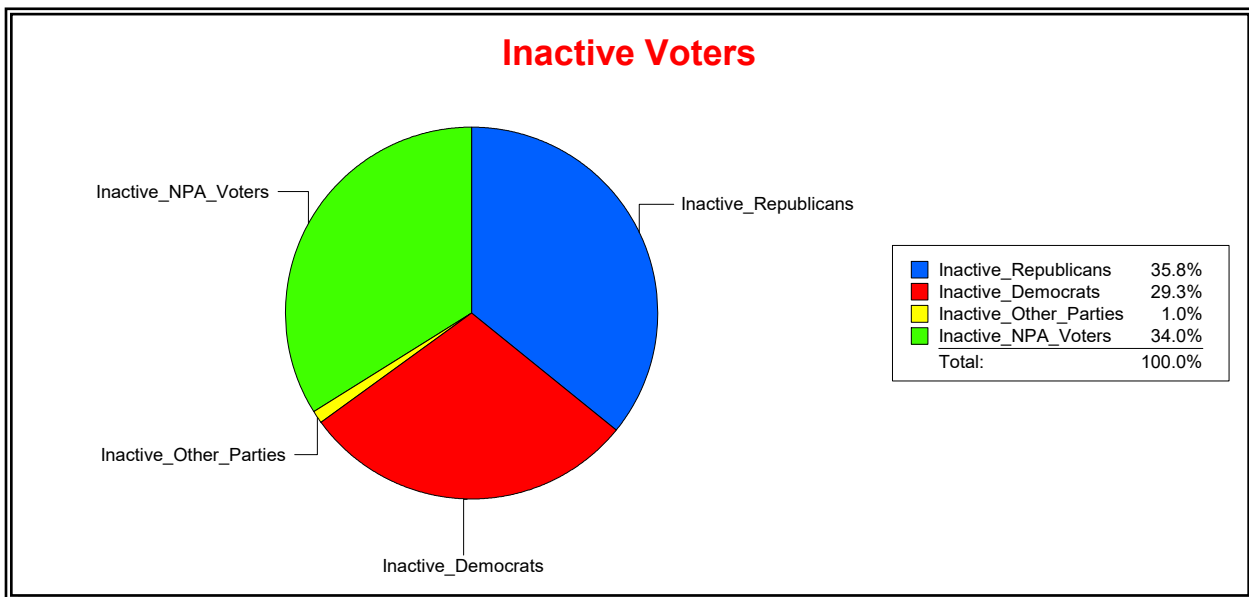

Vicky Oakes

Supervisor of Elections

St Johns County, FL

Date 3/2/2020

Time 12:25 PM

Graphs of District Registration

Active Registered Voters

Inactive Voters

District	Total	Dems	Reps	NonP	Other	Total	Dems	Reps	NonP	Other
US Congress - Dist 6	26,676	7,480	13,433	5,454	309	1,555	455	556	528	16