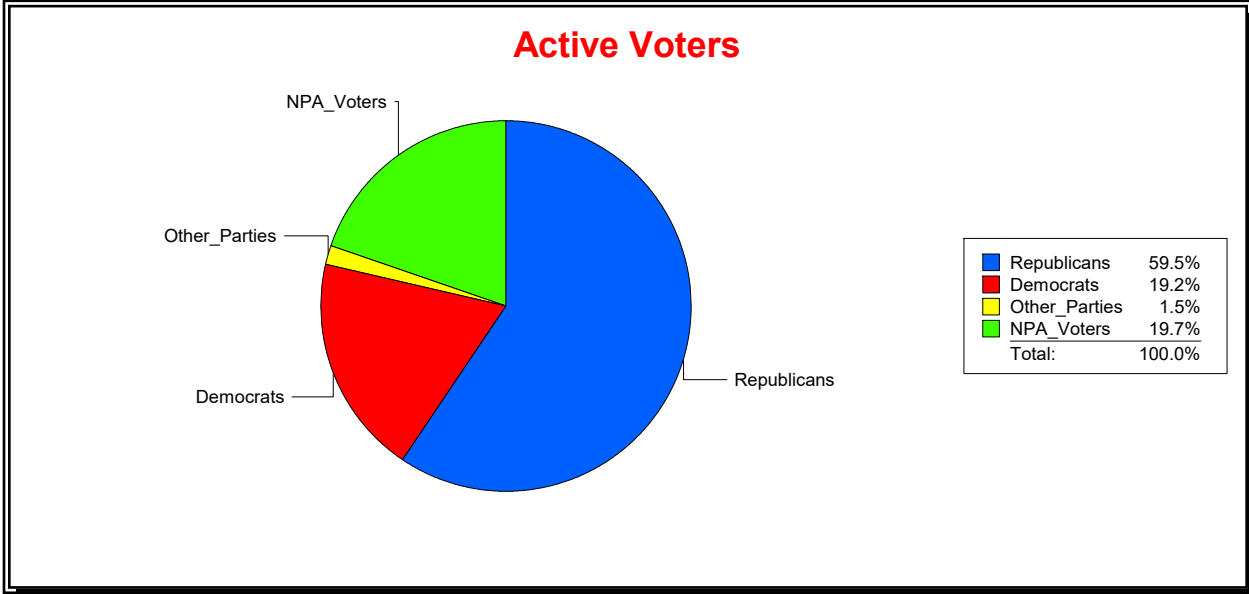

Vicky Oakes

Supervisor of Elections

St Johns County, FL

Date 3/2/2020

Time 12:25 PM

Graphs of District Registration

Active Registered Voters

Inactive Voters

District	Total	Dems	Reps	NonP	Other	Total	Dems	Reps	NonP	Other
Rivers Edge Comm Dev Dist	1,580	304	940	312	24	22	4	12	6	0