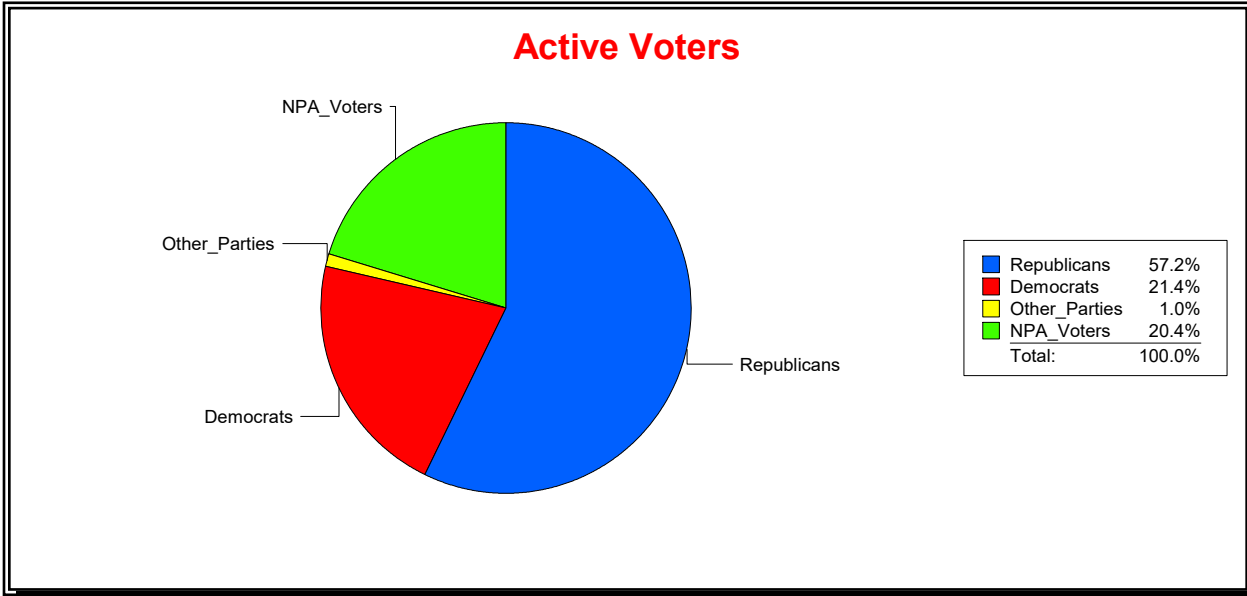

Supervisor of Elections

St Johns County, FL

Date 3/2/2020

Time 12:25 PM

Graphs of District Registration

Active Registered Voters

Inactive Voters

District	Total	Dems	Reps	NonP	Other	Total	Dems	Reps	NonP	Other
Julington Creek Comm Dev Dist	12,539	2,686	7,170	2,552	131	703	158	321	215	9