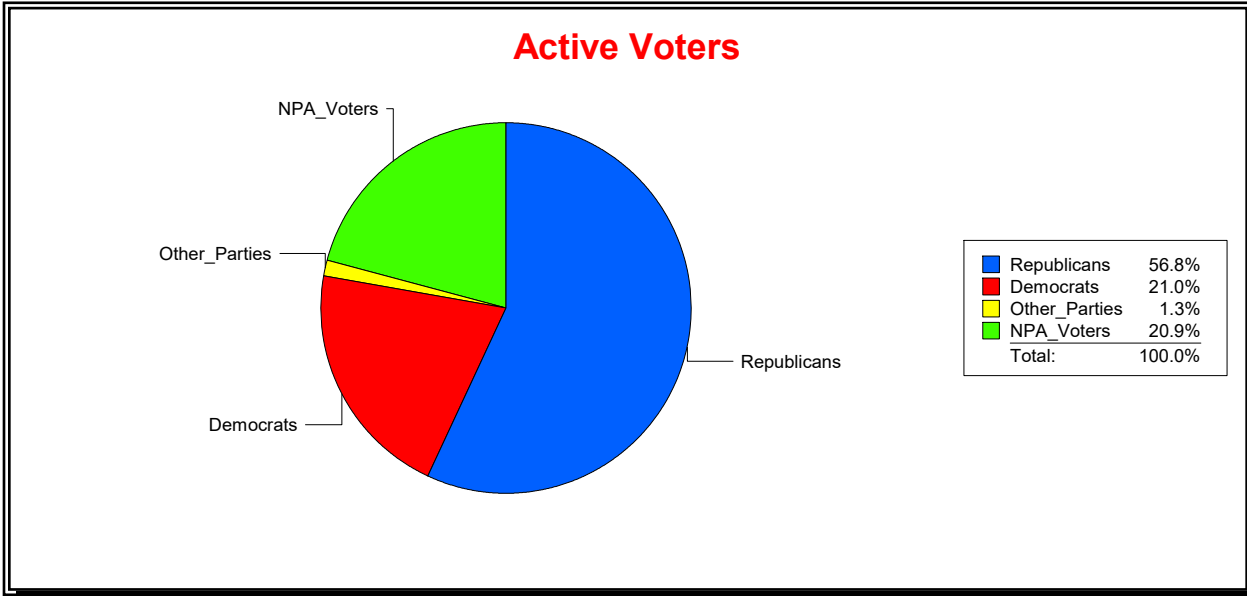

Vicky Oakes

Supervisor of Elections

St Johns County, FL

Date 3/2/2020

Time 12:25 PM

Graphs of District Registration

Active Registered Voters

Inactive Voters

District	Total	Dems	Reps	NonP	Other	Total	Dems	Reps	NonP	Other
School Board - Dist 4	47,470	9,977	26,967	9,906	620	2,392	466	1,116	786	24