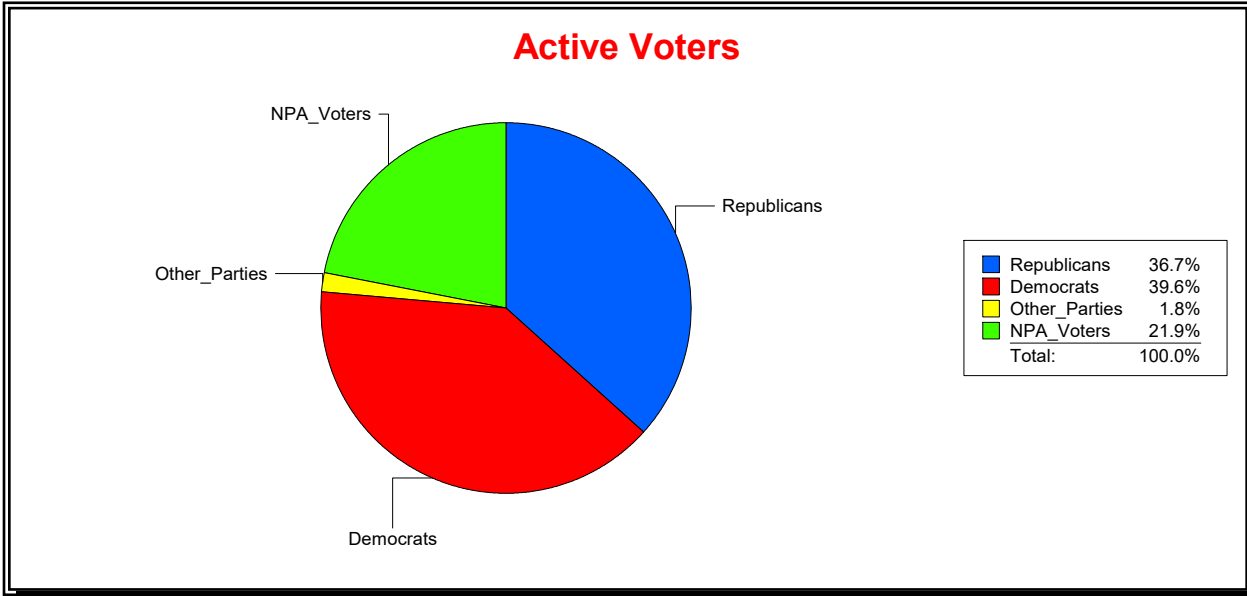

Vicky Oakes

Supervisor of Elections

St Johns County, FL

Date 3/2/2020

Time 12:25 PM

Graphs of District Registration

Active Registered Voters

Inactive Voters

District	Total	Dems	Reps	NonP	Other	Total	Dems	Reps	NonP	Other
St Augustine	10,590	4,196	3,886	2,322	186	1,077	359	331	364	23