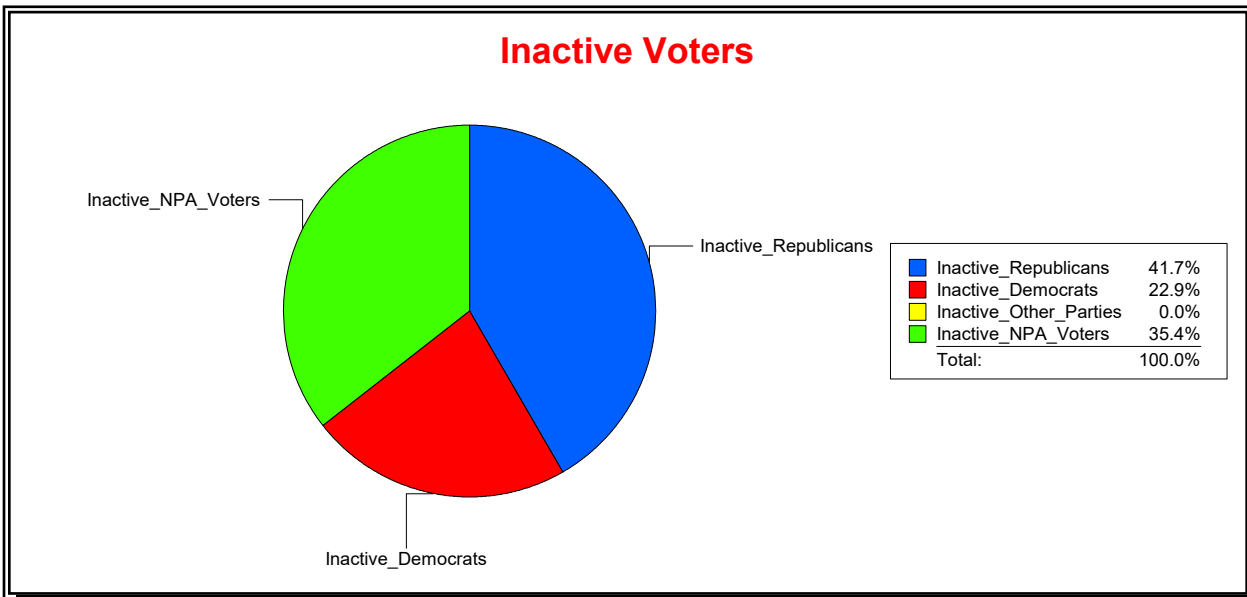

Vicky Oakes

Supervisor of Elections

St Johns County, FL

Date 3/2/2020

Time 12:25 PM

Graphs of District Registration

Active Registered Voters

Inactive Voters

District	Total	Dems	Reps	NonP	Other	Total	Dems	Reps	NonP	Other
Heritage Park Comm Dev Dist	1,368	427	611	314	16	48	11	20	17	0