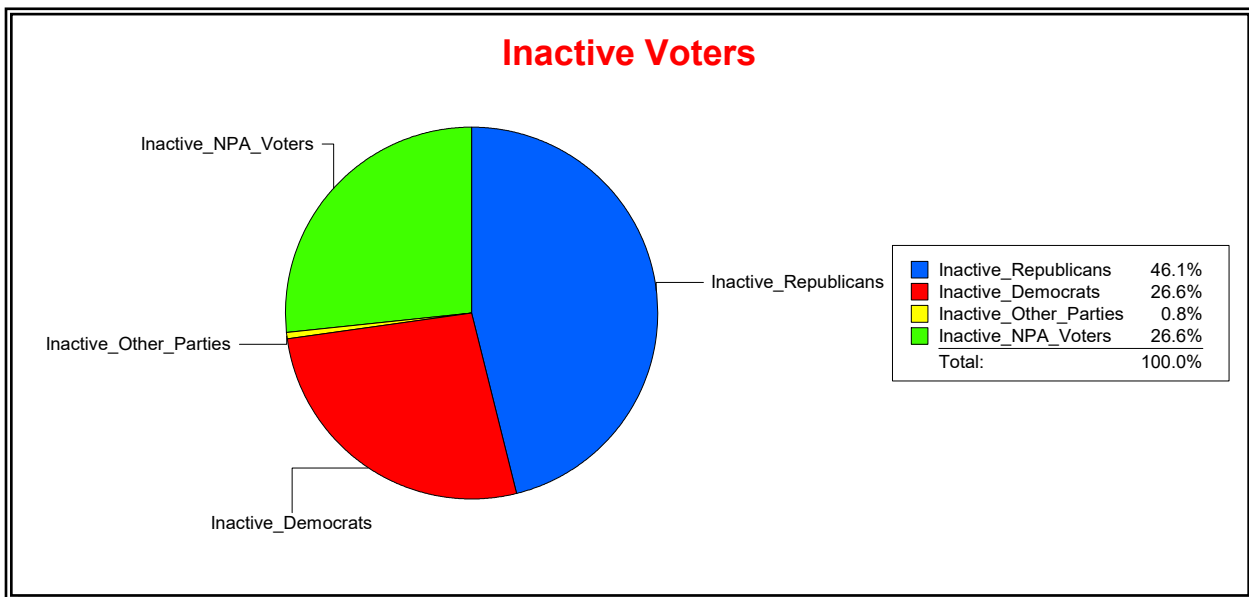

Vicky Oakes

Supervisor of Elections

St Johns County, FL

Date 3/2/2020

Time 12:25 PM

Graphs of District Registration

Active Registered Voters

Inactive Voters

District	Total	Dems	Reps	NonP	Other	Total	Dems	Reps	NonP	Other
Turnbull Creek Comm Dev Dist	2,079	448	1,105	499	27	128	34	59	34	1