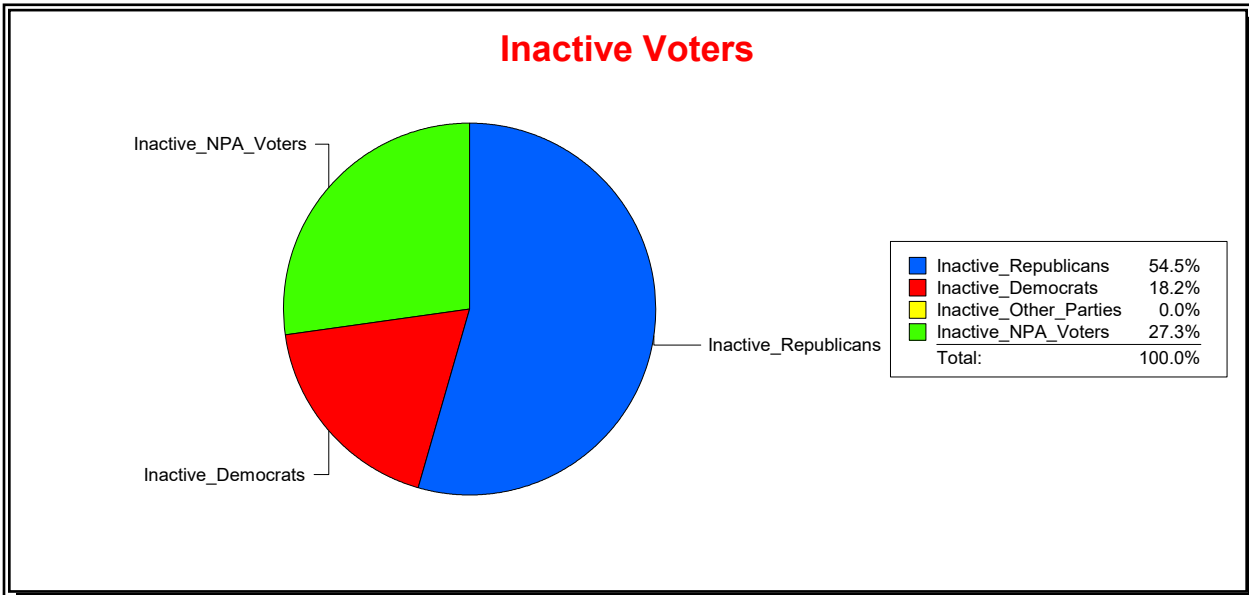

Vicky Oakes

Supervisor of Elections

St Johns County, FL

Date 3/2/2020

Time 12:25 PM

Graphs of District Registration

Active Registered Voters

Inactive Voters

District	Total	Dems	Reps	NonP	Other	Total	Dems	Reps	NonP	Other
Rivers Edge Comm Dev Dist	1,580	304	940	312	24	22	4	12	6	0