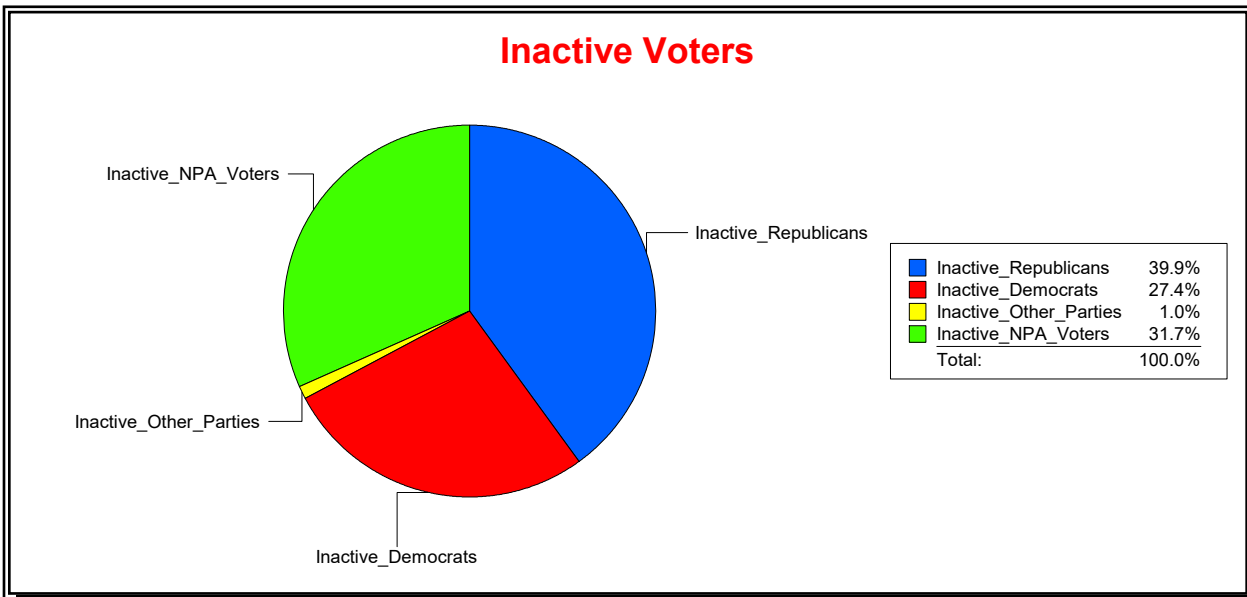

Vicky Oakes

Supervisor of Elections

St Johns County, FL

Date 3/2/2020

Time 12:25 PM

Graphs of District Registration

Active Registered Voters

Inactive Voters

District	Total	Dems	Reps	NonP	Other	Total	Dems	Reps	NonP	Other
County Commission - Dist 2	35,073	9,517	17,491	7,675	390	2,263	620	903	717	23