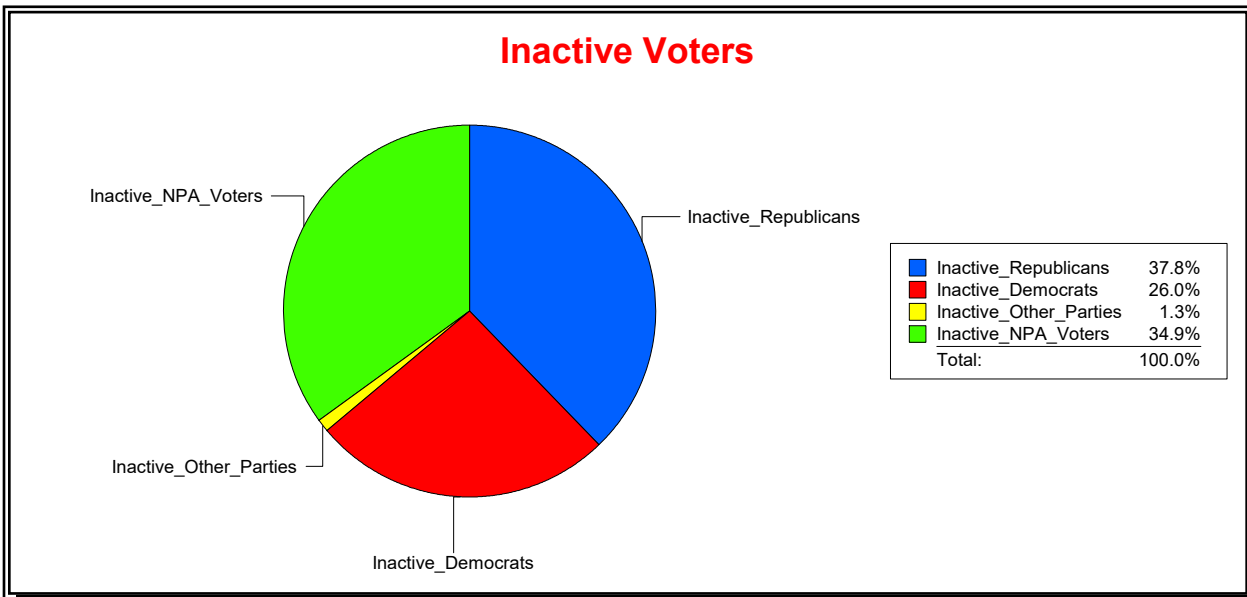

Vicky Oakes

Supervisor of Elections

St Johns County, FL

Date 3/2/2020

Time 12:25 PM

Graphs of District Registration

Active Registered Voters

Inactive Voters

District	Total	Dems	Reps	NonP	Other	Total	Dems	Reps	NonP	Other
St Augustine Beach	5,533	1,606	2,636	1,226	65	384	100	145	134	5