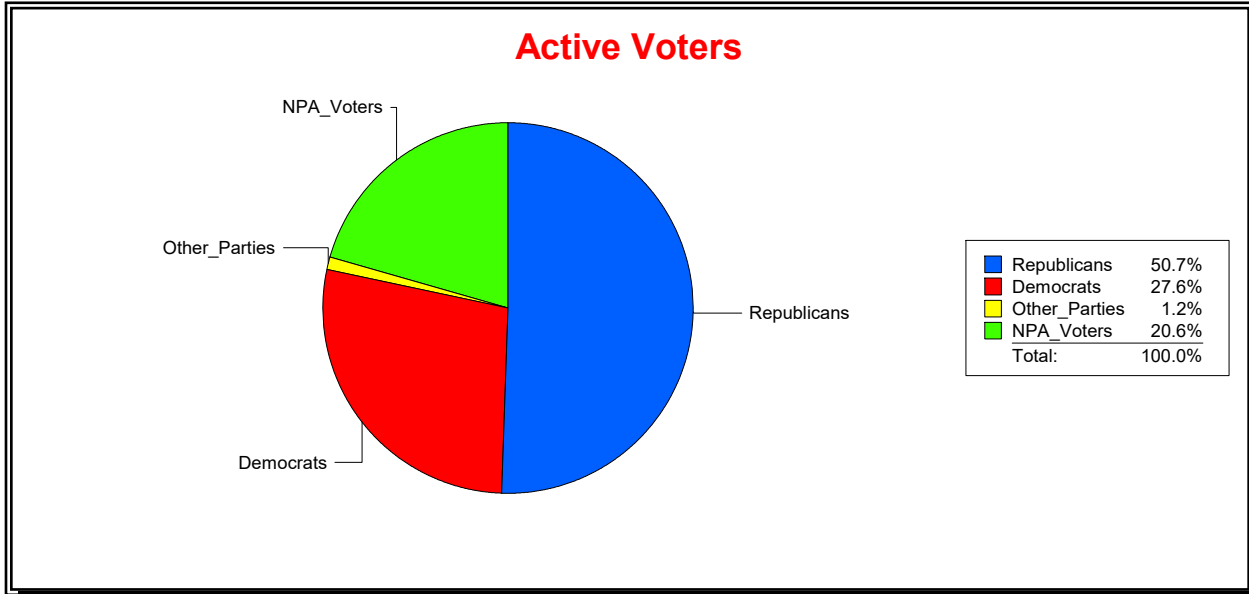

Vicky Oakes

Supervisor of Elections

St Johns County, FL

Date 3/2/2020

Time 12:25 PM

Graphs of District Registration

Active Registered Voters

Inactive Voters

District	Total	Dems	Reps	NonP	Other	Total	Dems	Reps	NonP	Other
County Commission - Dist 3	36,169	9,985	18,325	7,433	426	1,895	541	693	640	21