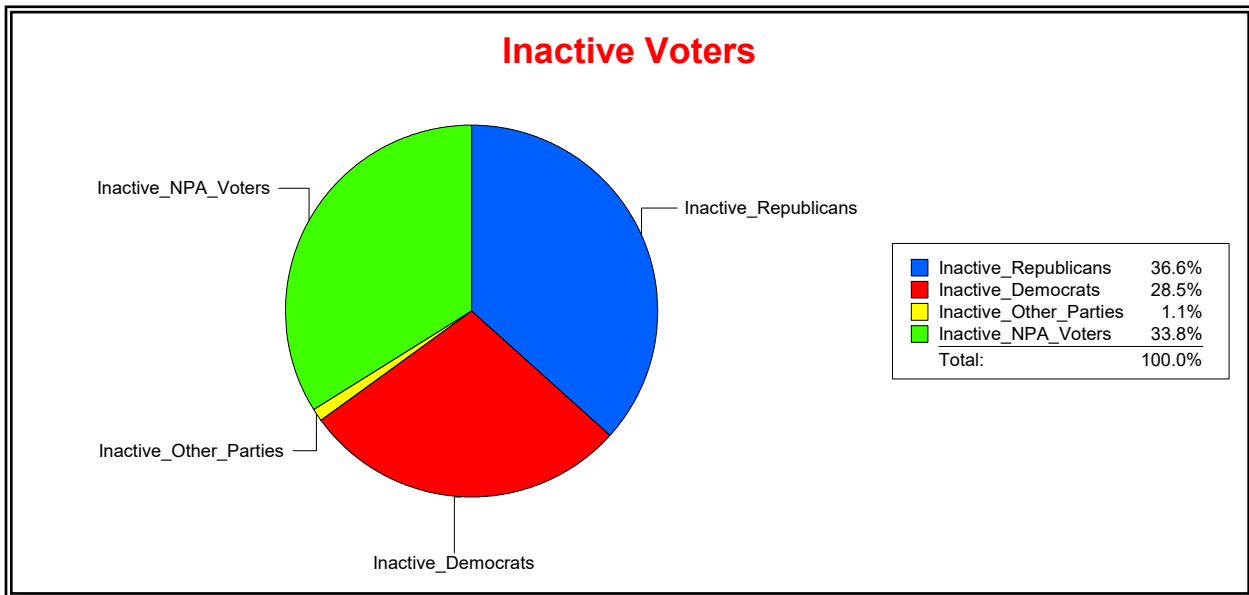

Vicky Oakes

Supervisor of Elections

St Johns County, FL

Date 3/2/2020

Time 12:25 PM

Graphs of District Registration

Active Registered Voters

Inactive Voters

District	Total	Dems	Reps	NonP	Other	Total	Dems	Reps	NonP	Other
County Commission - Dist 3	36,169	9,985	18,325	7,433	426	1,895	541	693	640	21