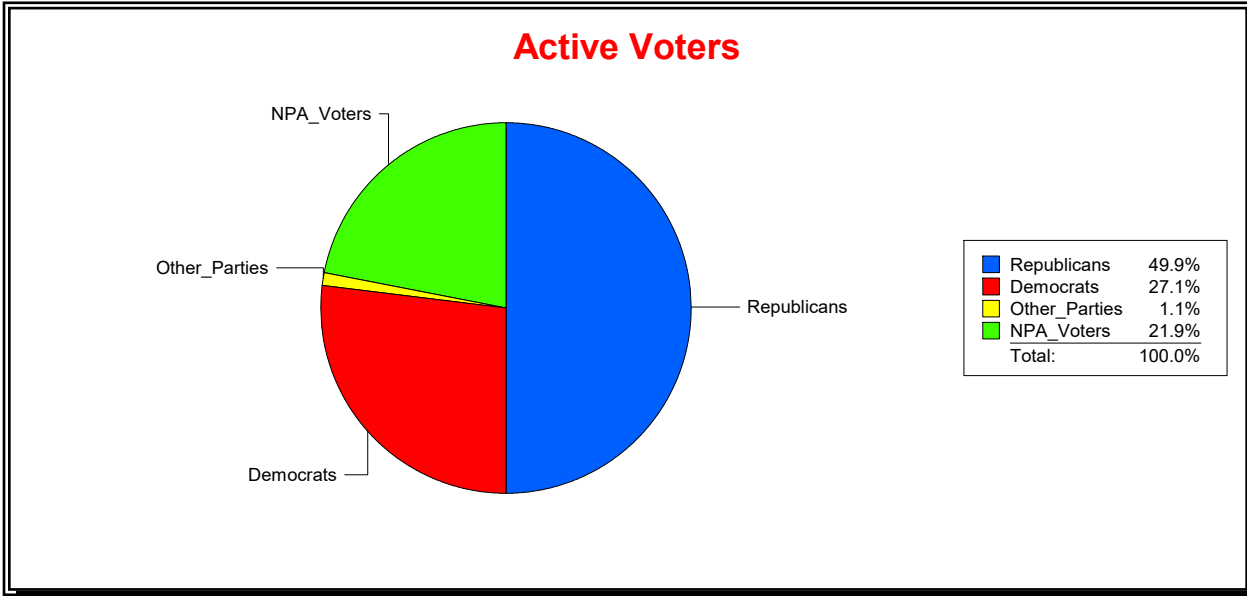

Vicky Oakes

Supervisor of Elections

St Johns County, FL

Date 3/2/2020

Time 12:25 PM

Graphs of District Registration

Active Registered Voters

Inactive Voters

District	Total	Dems	Reps	NonP	Other	Total	Dems	Reps	NonP	Other
County Commission - Dist 2	35,073	9,517	17,491	7,675	390	2,263	620	903	717	23