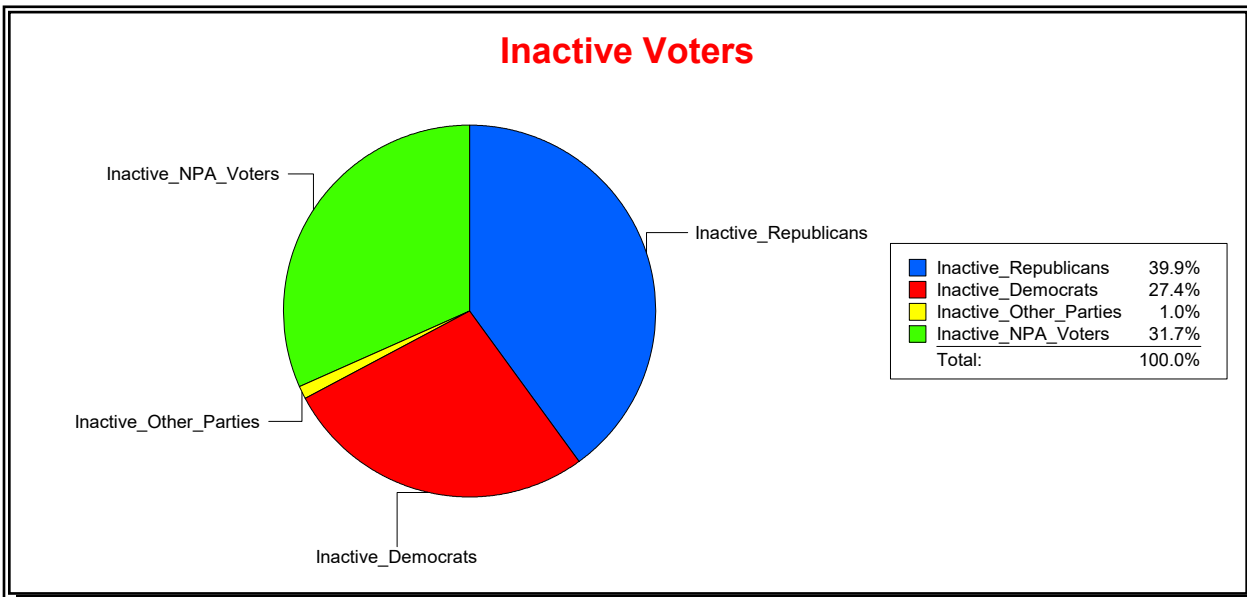

Vicky Oakes

Supervisor of Elections

St Johns County, FL

Date 3/2/2020

Time 12:25 PM

Graphs of District Registration

Active Registered Voters

Inactive Voters

District	Total	Dems	Reps	NonP	Other	Total	Dems	Reps	NonP	Other
School Board - Dist 2	35,073	9,517	17,491	7,675	390	2,263	620	903	717	23