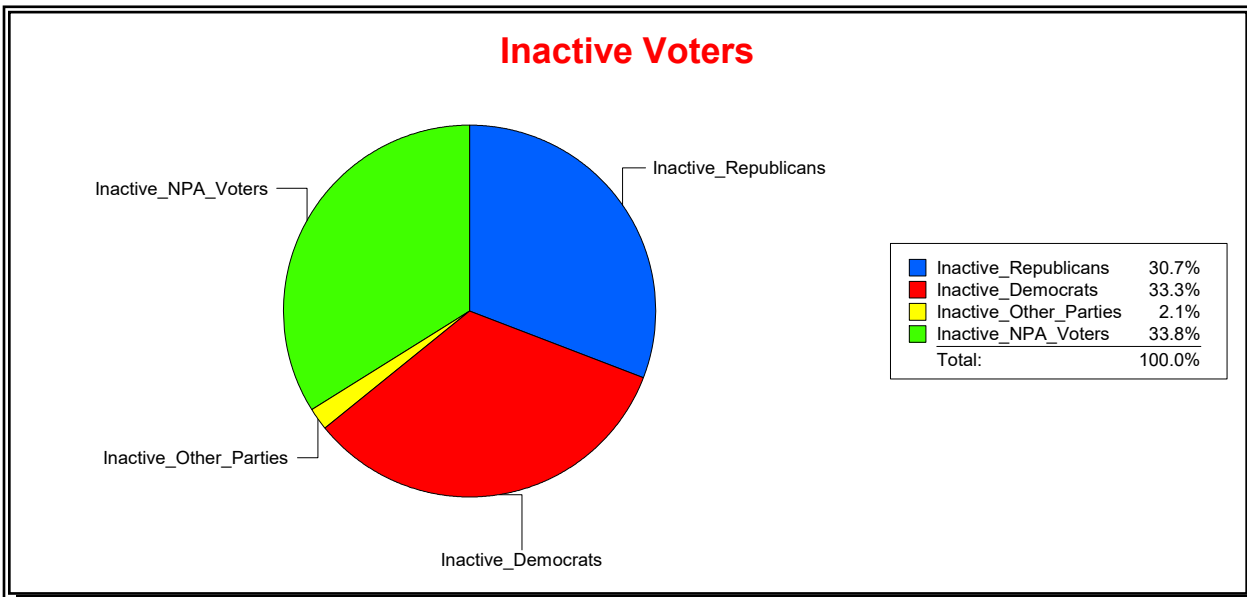

Vicky Oakes

Supervisor of Elections

St Johns County, FL

Date 3/2/2020

Time 12:25 PM

Graphs of District Registration

Active Registered Voters

Inactive Voters

District	Total	Dems	Reps	NonP	Other	Total	Dems	Reps	NonP	Other
St Augustine	10,590	4,196	3,886	2,322	186	1,077	359	331	364	23