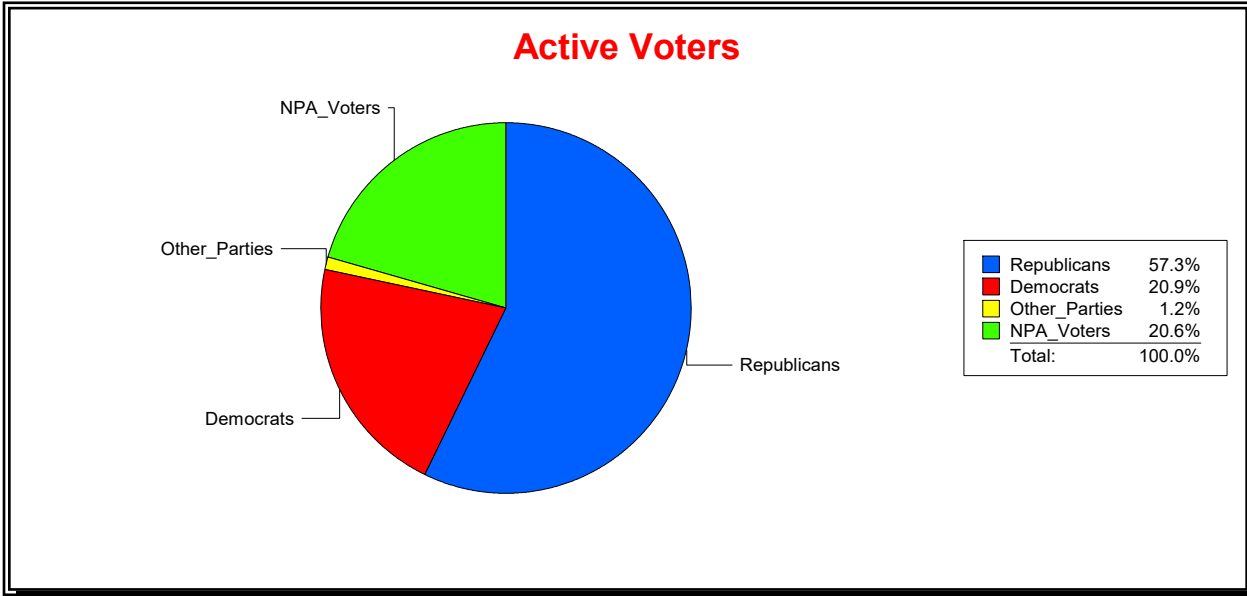

Vicky Oakes

Supervisor of Elections

St Johns County, FL

Date 3/2/2020

Time 12:25 PM

Graphs of District Registration

Active Registered Voters

Inactive Voters

District	Total	Dems	Reps	NonP	Other	Total	Dems	Reps	NonP	Other
School Board - Dist 1	43,165	9,029	24,733	8,900	503	1,945	403	945	580	17