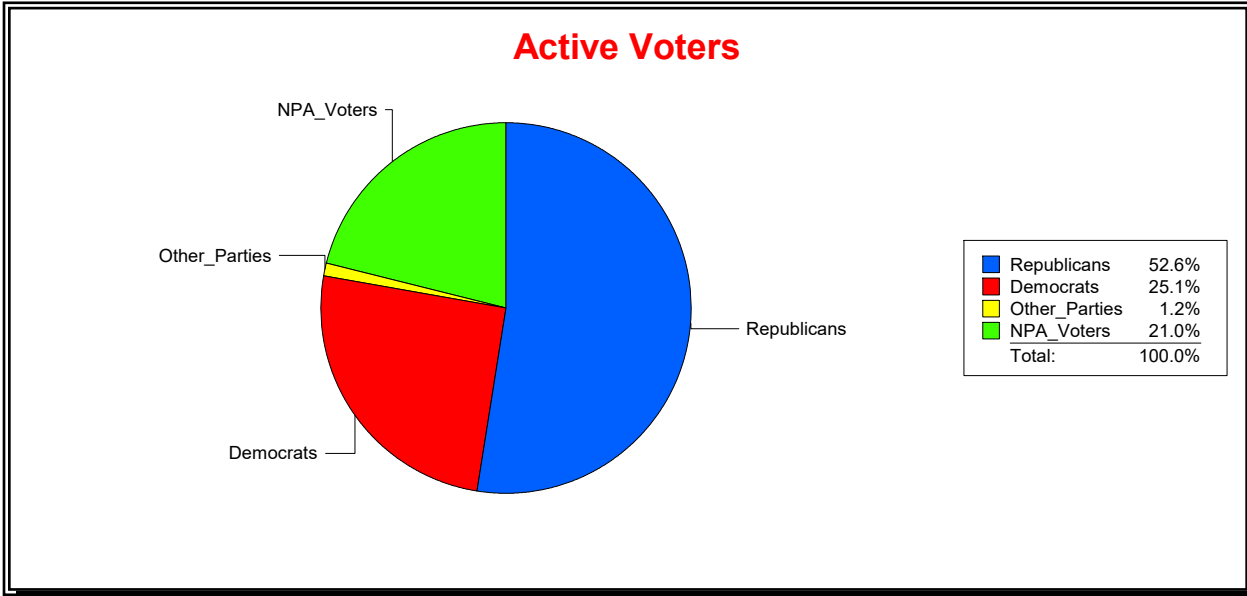

Vicky Oakes

Supervisor of Elections

St Johns County, FL

Date 3/2/2020

Time 12:25 PM

Graphs of District Registration

Active Registered Voters

Inactive Voters

District	Total	Dems	Reps	NonP	Other	Total	Dems	Reps	NonP	Other
St. Johns County	196,184	49,272	103,226	41,260	2,426	11,027	2,742	4,578	3,581	126