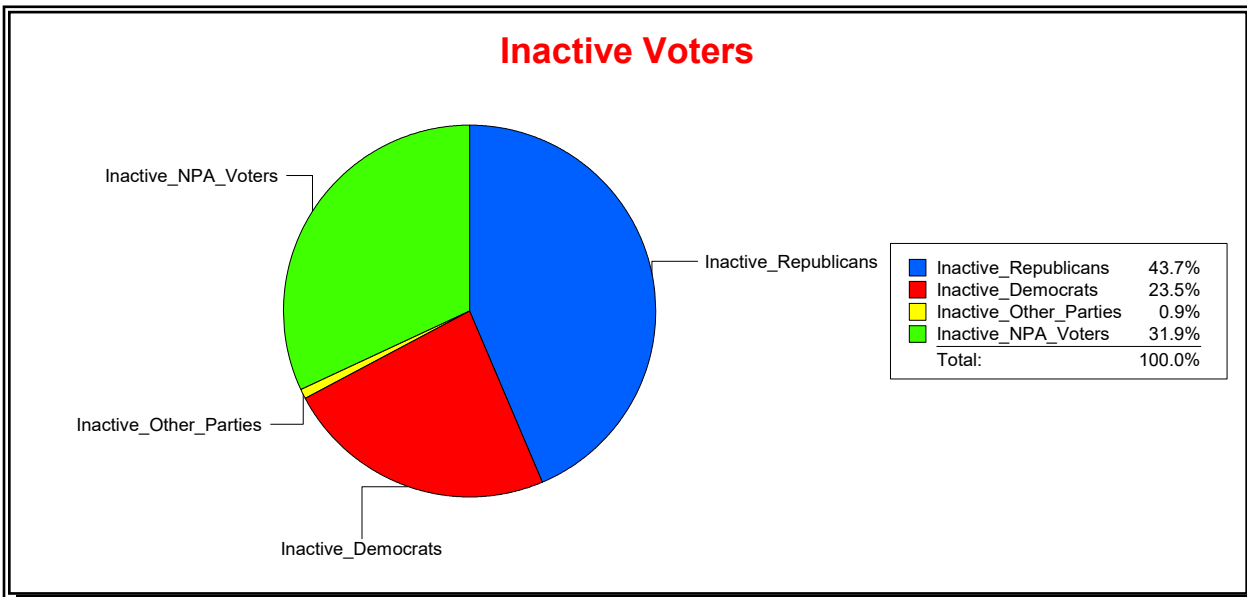

Vicky Oakes

Supervisor of Elections

St Johns County, FL

Date 3/2/2020

Time 12:25 PM

Graphs of District Registration

Active Registered Voters

Inactive Voters

District	Total	Dems	Reps	NonP	Other	Total	Dems	Reps	NonP	Other
Heritage Landing Comm Dev Dist	2,503	656	1,194	620	33	213	50	93	68	2