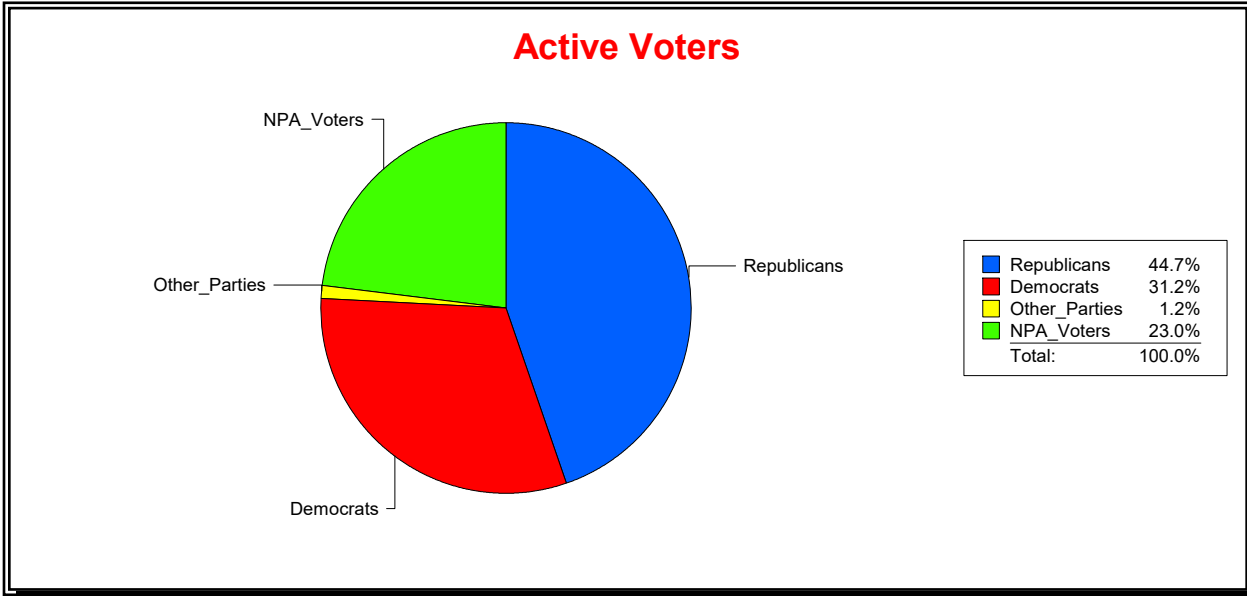

Vicky Oakes

Supervisor of Elections

St Johns County, FL

Date 3/2/2020

Time 12:25 PM

Graphs of District Registration

Active Registered Voters

Inactive Voters

District	Total	Dems	Reps	NonP	Other	Total	Dems	Reps	NonP	Other
Heritage Park Comm Dev Dist	1,368	427	611	314	16	48	11	20	17	0