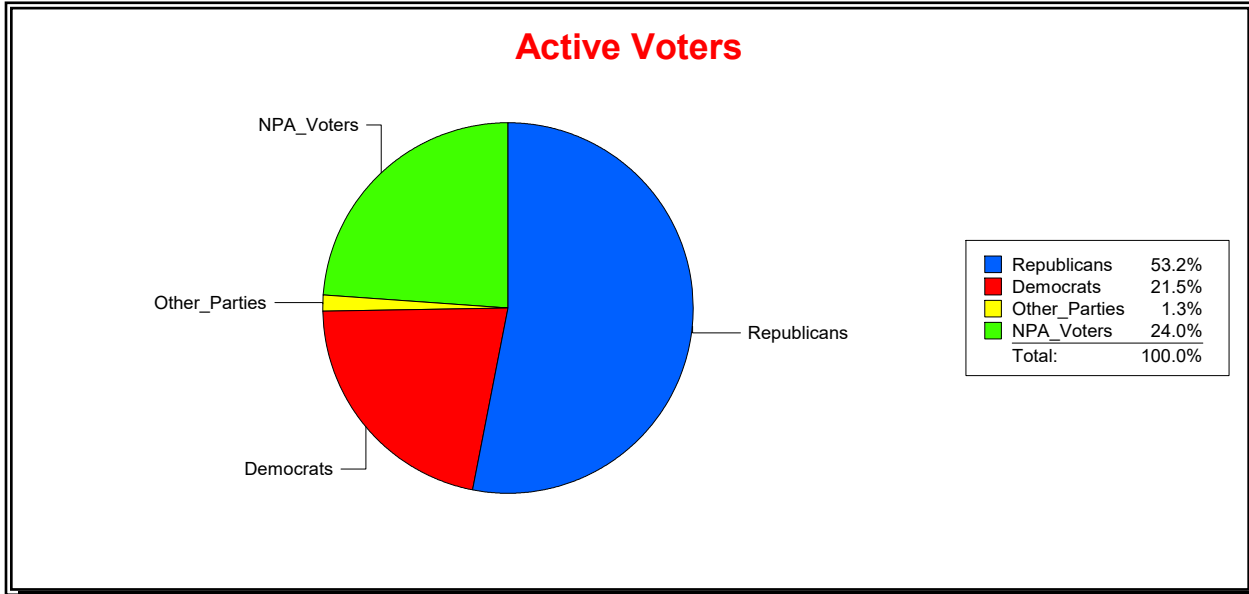

Vicky Oakes

Supervisor of Elections

St Johns County, FL

Date 3/2/2020

Time 12:25 PM

Graphs of District Registration

Active Registered Voters

Inactive Voters

District	Total	Dems	Reps	NonP	Other	Total	Dems	Reps	NonP	Other
Turnbull Creek Comm Dev Dist	2,079	448	1,105	499	27	128	34	59	34	1