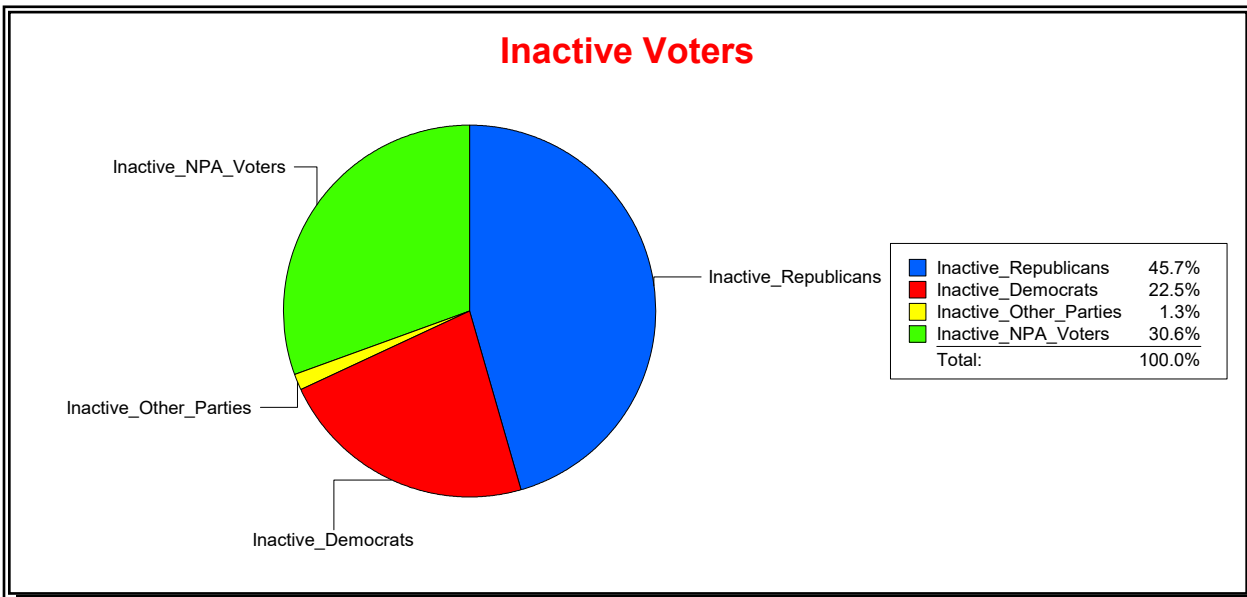

Supervisor of Elections

St Johns County, FL

Date 3/2/2020

Time 12:25 PM

Graphs of District Registration

Active Registered Voters

Inactive Voters

District	Total	Dems	Reps	NonP	Other	Total	Dems	Reps	NonP	Other
Julington Creek Comm Dev Dist	12,539	2,686	7,170	2,552	131	703	158	321	215	9