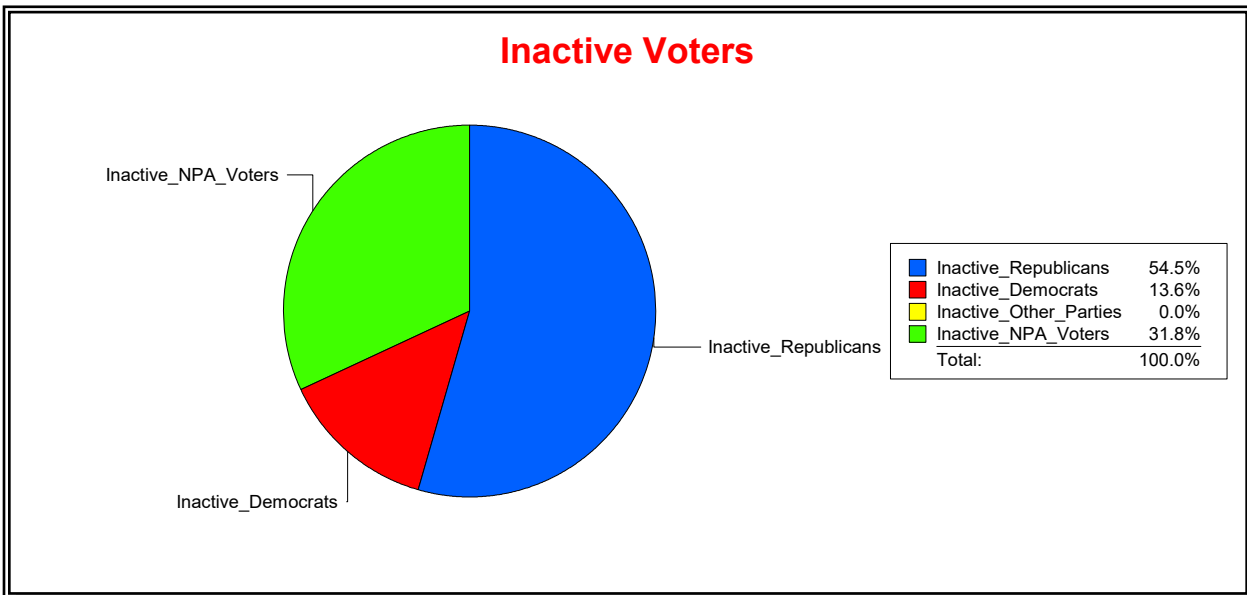

Vicky Oakes

Supervisor of Elections

St Johns County, FL

Date 3/2/2020

Time 12:25 PM

Graphs of District Registration

Active Registered Voters

Inactive Voters

District	Total	Dems	Reps	NonP	Other	Total	Dems	Reps	NonP	Other
Sweetwater Creek Comm Dev Dist	1,274	330	704	224	16	22	3	12	7	0