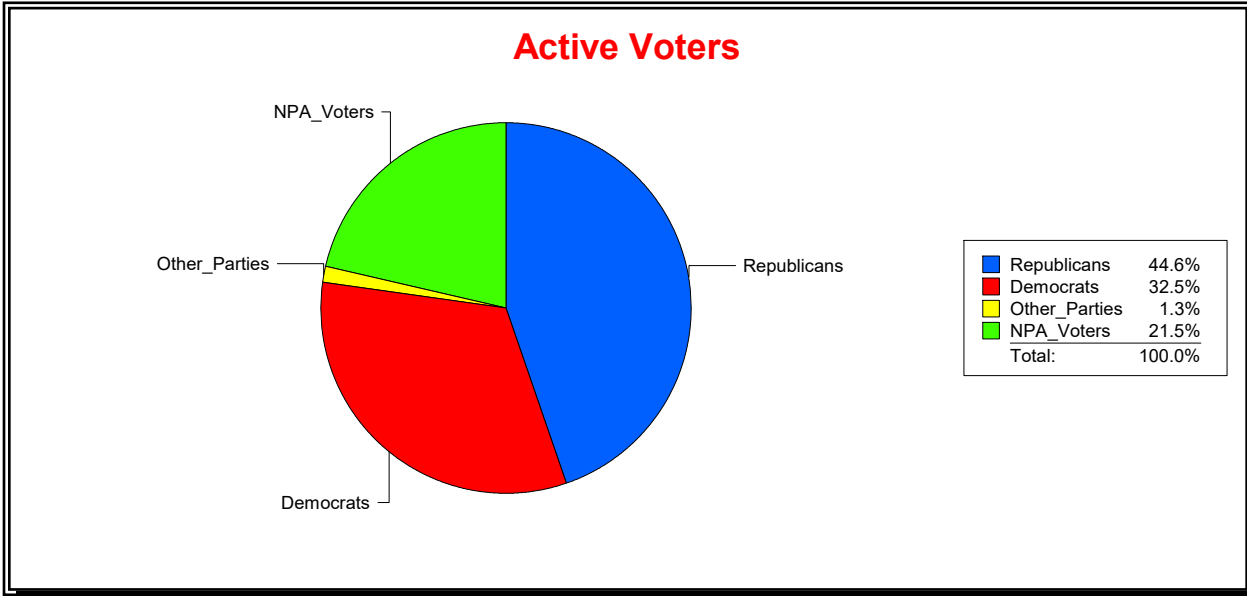

Vicky Oakes

Supervisor of Elections

St Johns County, FL

Date 3/2/2020

Time 12:25 PM

Graphs of District Registration

Active Registered Voters

Inactive Voters

District	Total	Dems	Reps	NonP	Other	Total	Dems	Reps	NonP	Other
Port Waterway & Beach	53,444	17,386	23,849	11,490	719	3,814	1,144	1,322	1,289	59