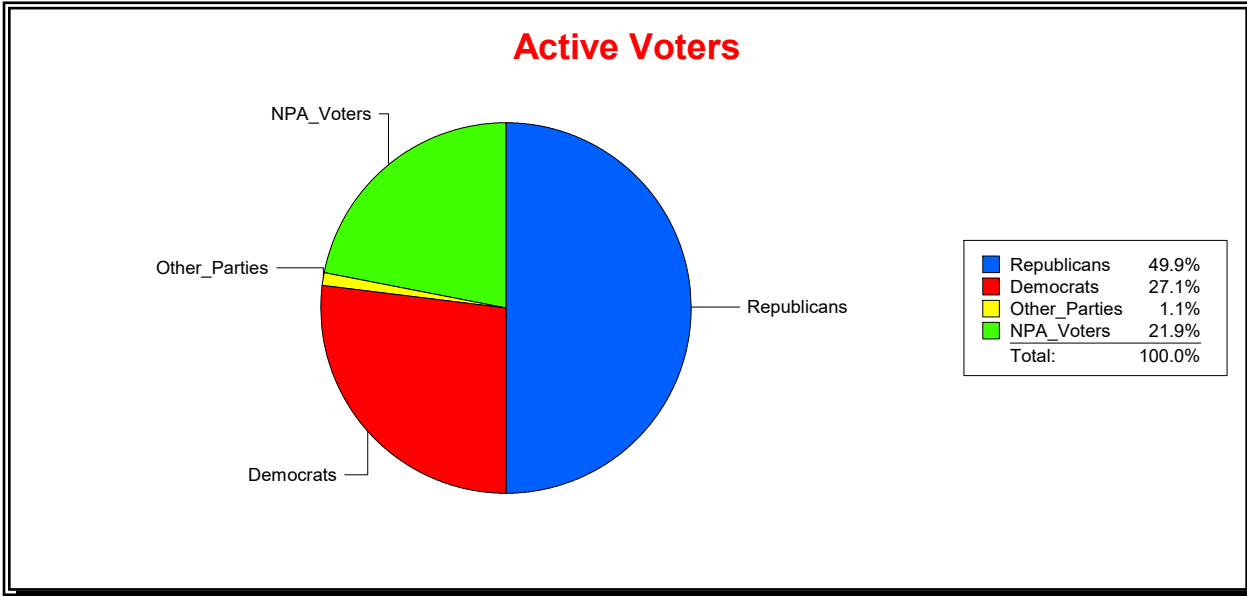

Vicky Oakes

Supervisor of Elections

St Johns County, FL

Date 3/2/2020

Time 12:25 PM

Graphs of District Registration

Active Registered Voters

Inactive Voters

District	Total	Dems	Reps	NonP	Other	Total	Dems	Reps	NonP	Other
School Board - Dist 2	35,073	9,517	17,491	7,675	390	2,263	620	903	717	23