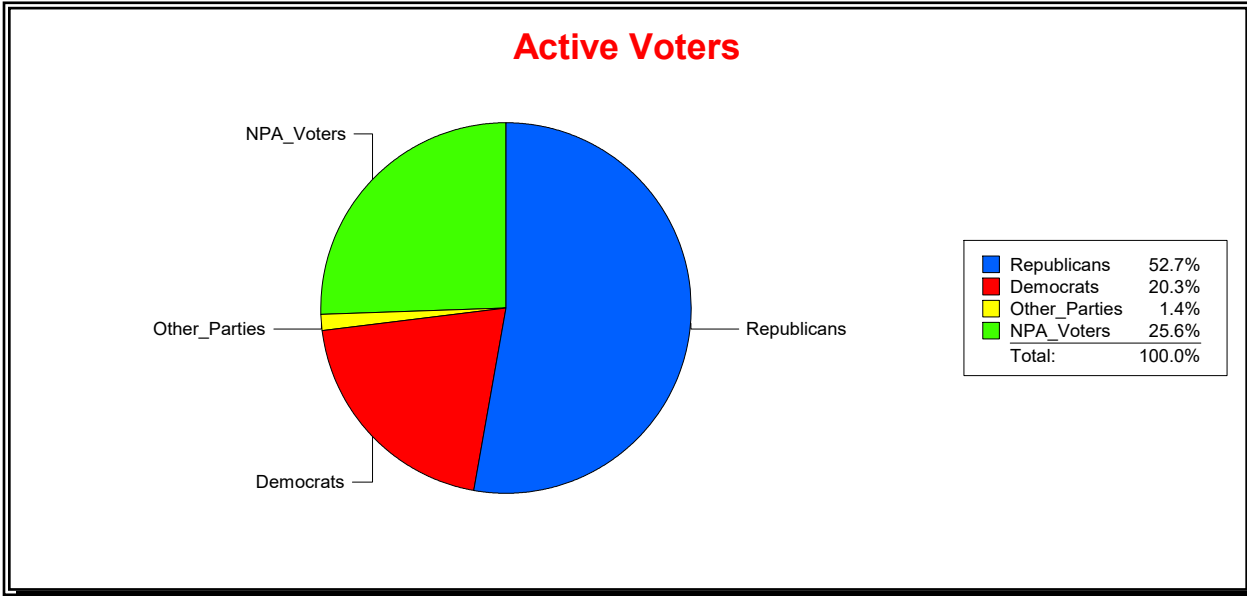

Supervisor of Elections

St Johns County, FL

Date 3/2/2020

Time 12:25 PM

Graphs of District Registration

Active Registered Voters

Inactive Voters

District	Total	Dems	Reps	NonP	Other	Total	Dems	Reps	NonP	Other
Glen St Johns Comm Dev Dist	995	202	524	255	14	43	6	19	17	1