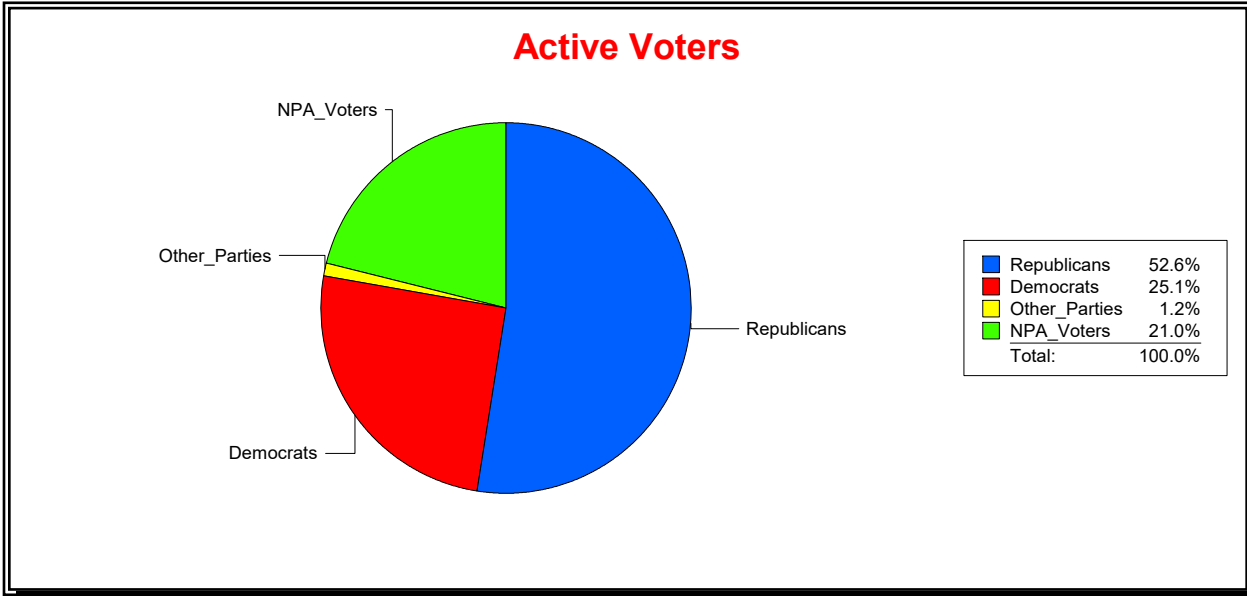

Vicky Oakes

Supervisor of Elections

St Johns County, FL

Date 3/2/2020

Time 12:25 PM

Graphs of District Registration

Active Registered Voters

Inactive Voters

District	Total	Dems	Reps	NonP	Other	Total	Dems	Reps	NonP	Other
State Senate - Dist 7	196,184	49,272	103,226	41,260	2,426	11,027	2,742	4,578	3,581	126