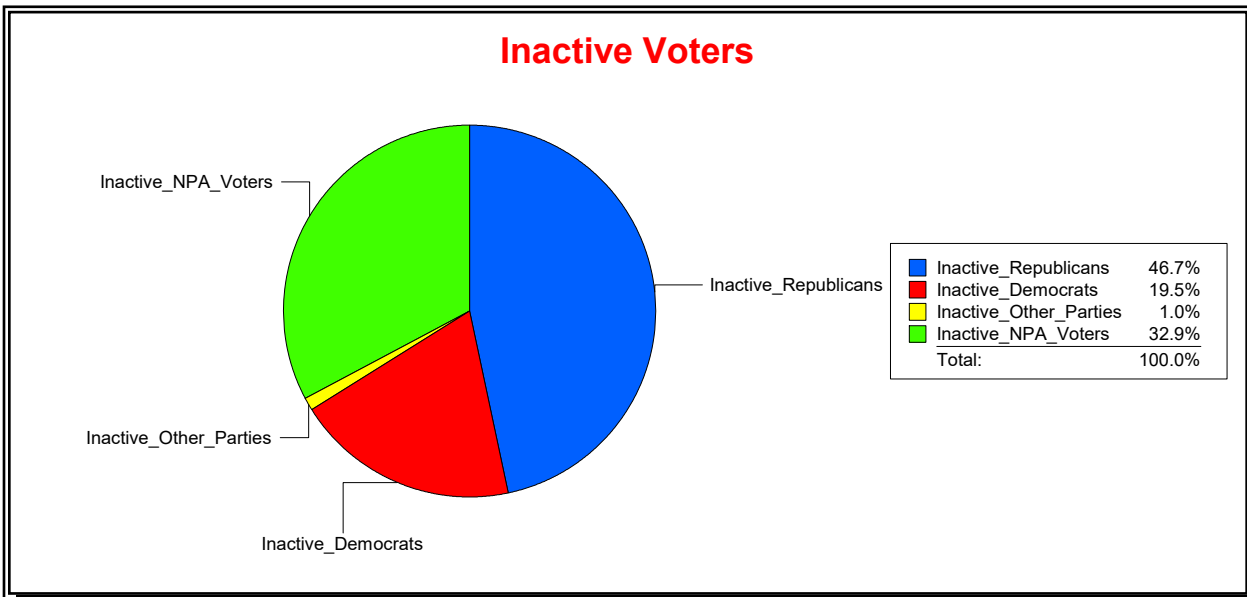

Vicky Oakes

Supervisor of Elections

St Johns County, FL

Date 3/2/2020

Time 12:25 PM

Graphs of District Registration

Active Registered Voters

Inactive Voters

District	Total	Dems	Reps	NonP	Other	Total	Dems	Reps	NonP	Other
School Board - Dist 4	47,470	9,977	26,967	9,906	620	2,392	466	1,116	786	24