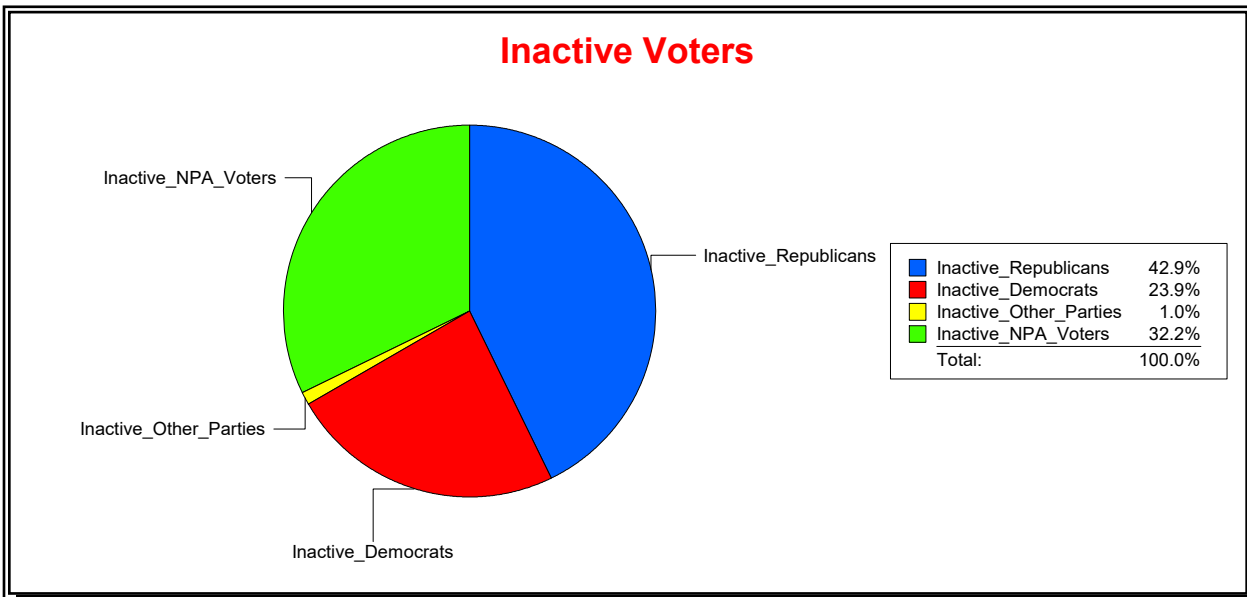

Vicky Oakes

Supervisor of Elections

St Johns County, FL

Date 3/2/2020

Time 12:25 PM

Graphs of District Registration

Active Registered Voters

Inactive Voters

District	Total	Dems	Reps	NonP	Other	Total	Dems	Reps	NonP	Other
St Johns County	180,061	43,470	96,704	37,712	2,175	9,566	2,283	4,102	3,083	98