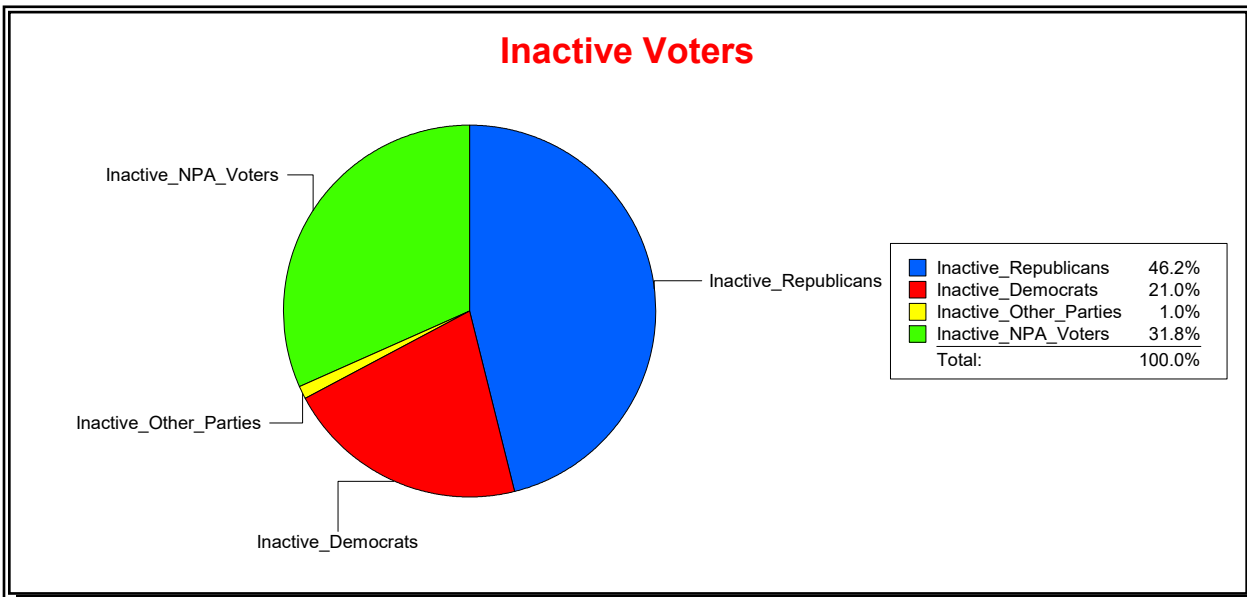

Vicky Oakes

Supervisor of Elections

St Johns County, FL

Date 3/2/2020

Time 12:25 PM

Graphs of District Registration

Active Registered Voters

Inactive Voters

District	Total	Dems	Reps	NonP	Other	Total	Dems	Reps	NonP	Other
Aberdeen Comm Dev Dist	2,948	682	1,466	753	47	195	41	90	62	2