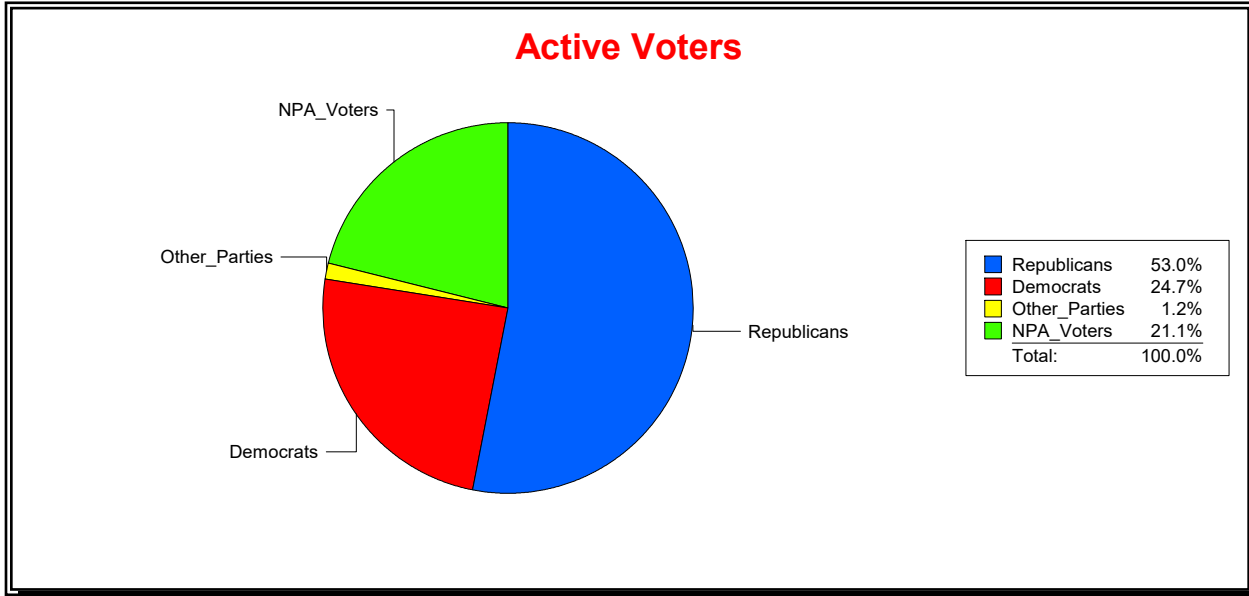

Vicky Oakes

Supervisor of Elections

St Johns County, FL

Date 3/2/2020

Time 12:25 PM

Graphs of District Registration

Active Registered Voters

Inactive Voters

District	Total	Dems	Reps	NonP	Other	Total	Dems	Reps	NonP	Other
US Congress - Dist 4	169,508	41,792	89,793	35,806	2,117	9,472	2,287	4,022	3,053	110