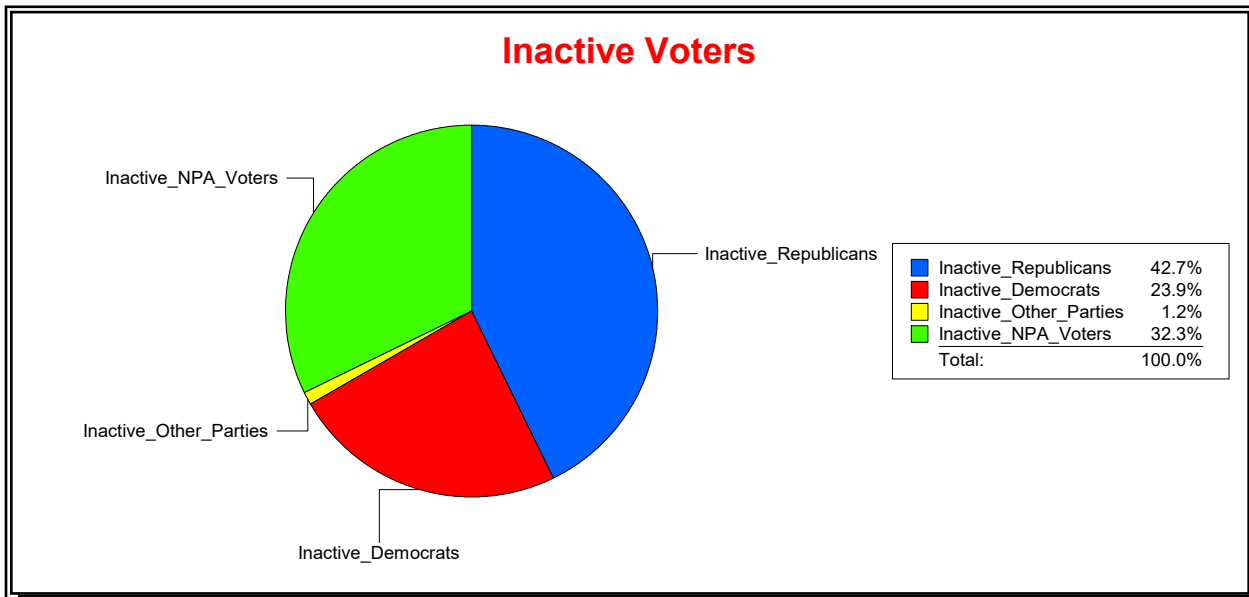

Supervisor of Elections

St Johns County, FL

Date 3/2/2020

Time 12:25 PM

Graphs of District Registration

Active Registered Voters

Inactive Voters

District	Total	Dems	Reps	NonP	Other	Total	Dems	Reps	NonP	Other
State Representative - Dist 17	165,987	40,886	87,949	35,079	2,073	9,308	2,223	3,971	3,004	110