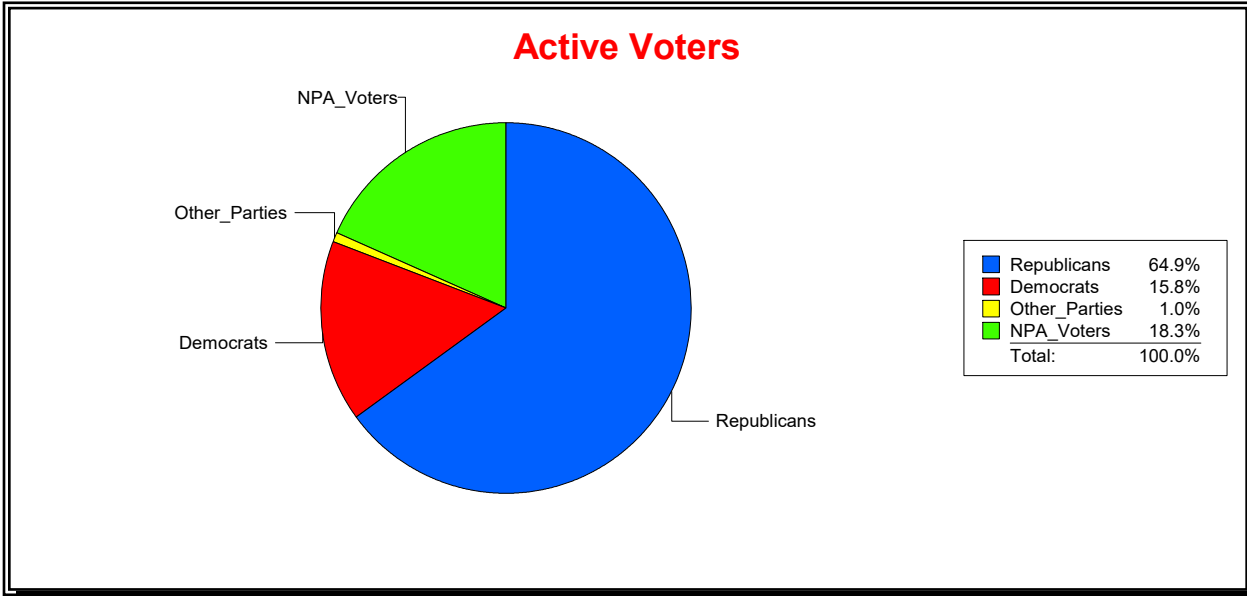

Vicky Oakes

Supervisor of Elections

St Johns County, FL

Date 3/2/2020

Time 12:25 PM

Graphs of District Registration

Active Registered Voters

Inactive Voters

District	Total	Dems	Reps	NonP	Other	Total	Dems	Reps	NonP	Other
Sampson Creek Comm Dev Dist	1,871	296	1,214	343	18	88	18	45	23	2