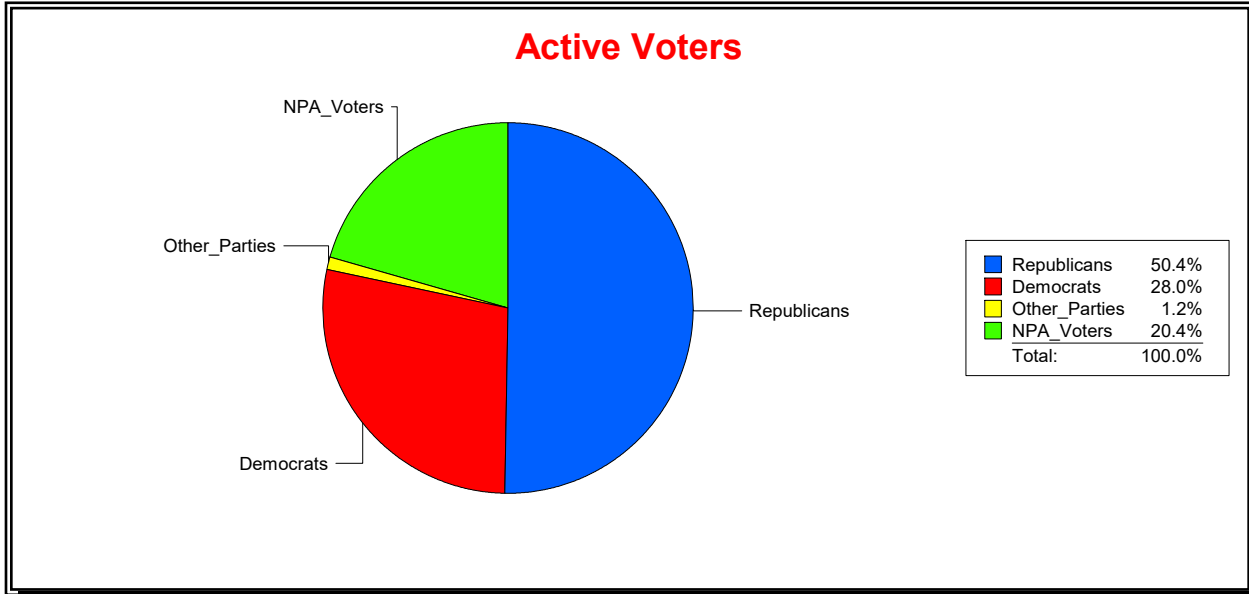

Vicky Oakes

Supervisor of Elections

St Johns County, FL

Date 3/2/2020

Time 12:25 PM

Graphs of District Registration

Active Registered Voters

Inactive Voters

District	Total	Dems	Reps	NonP	Other	Total	Dems	Reps	NonP	Other
US Congress - Dist 6	26,676	7,480	13,433	5,454	309	1,555	455	556	528	16