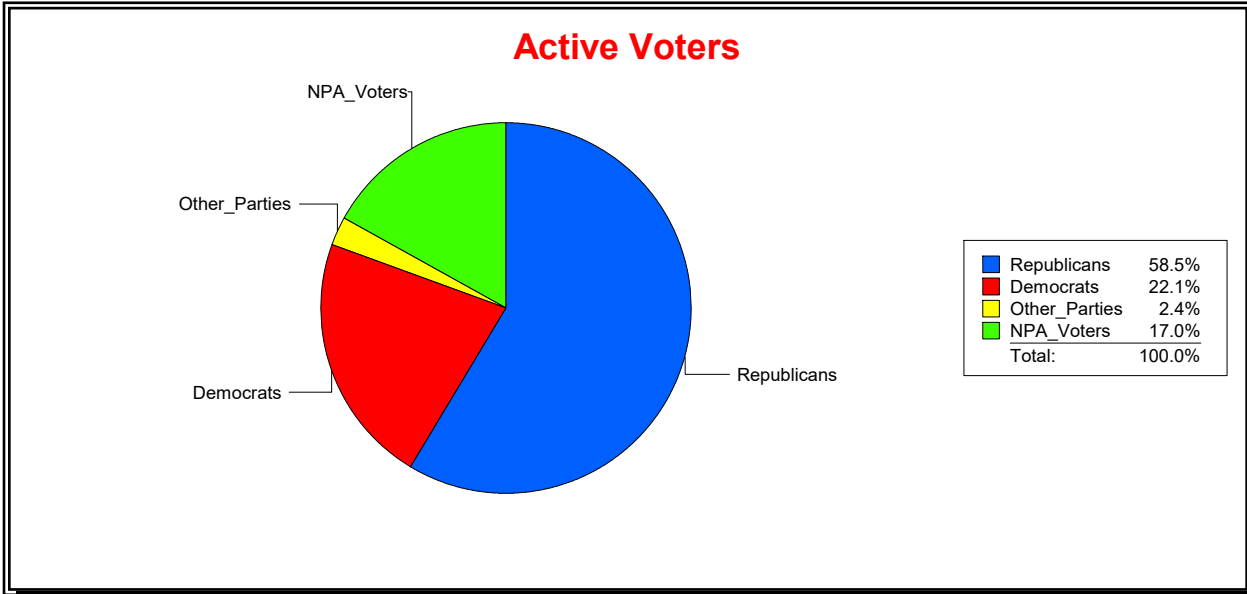

St Johns County, FL

Date 9/2/2020

Time 08:45 AM

Graphs of District Registration

Active Registered Voters

Inactive Voters

District	Active Registered Voters					Inactive Voters				
	Total	Dems	Reps	NonP	Other	Total	Dems	Reps	NonP	Other
	376	83	220	64	9	4	1	3	0	0