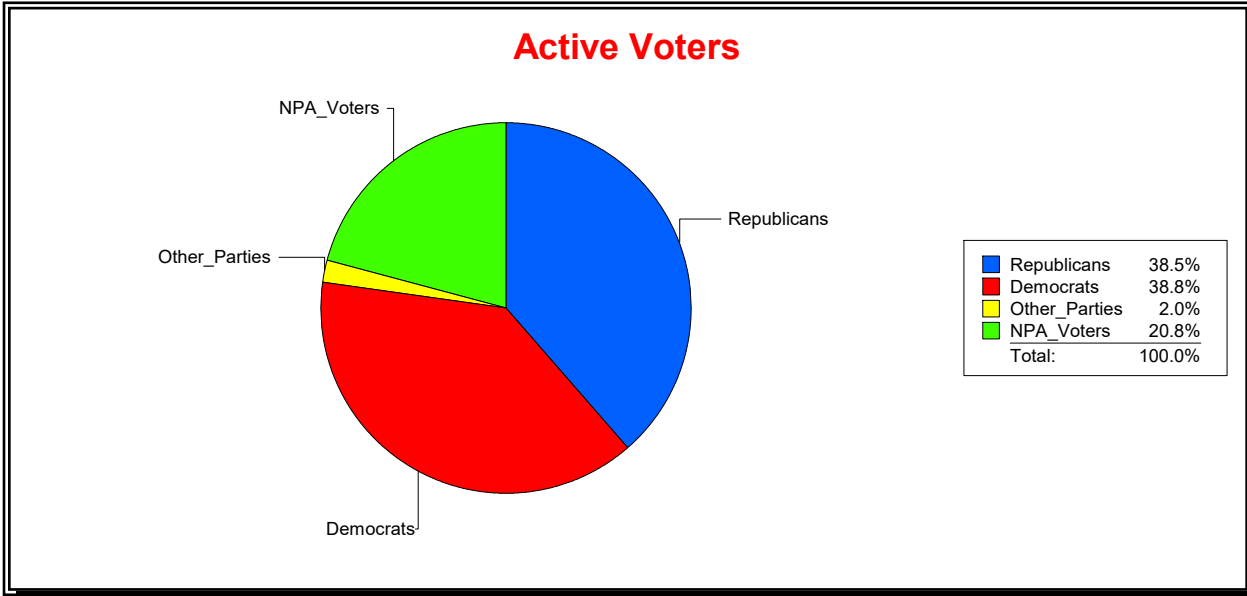

Vicky Oakes

Supervisor of Elections

St Johns County, FL

Date 9/2/2020

Time 08:45 AM

Graphs of District Registration

Active Registered Voters

Inactive Voters

District	Total	Dems	Reps	NonP	Other	Total	Dems	Reps	NonP	Other
St Augustine	10,892	4,221	4,193	2,262	216	1,152	358	333	433	28