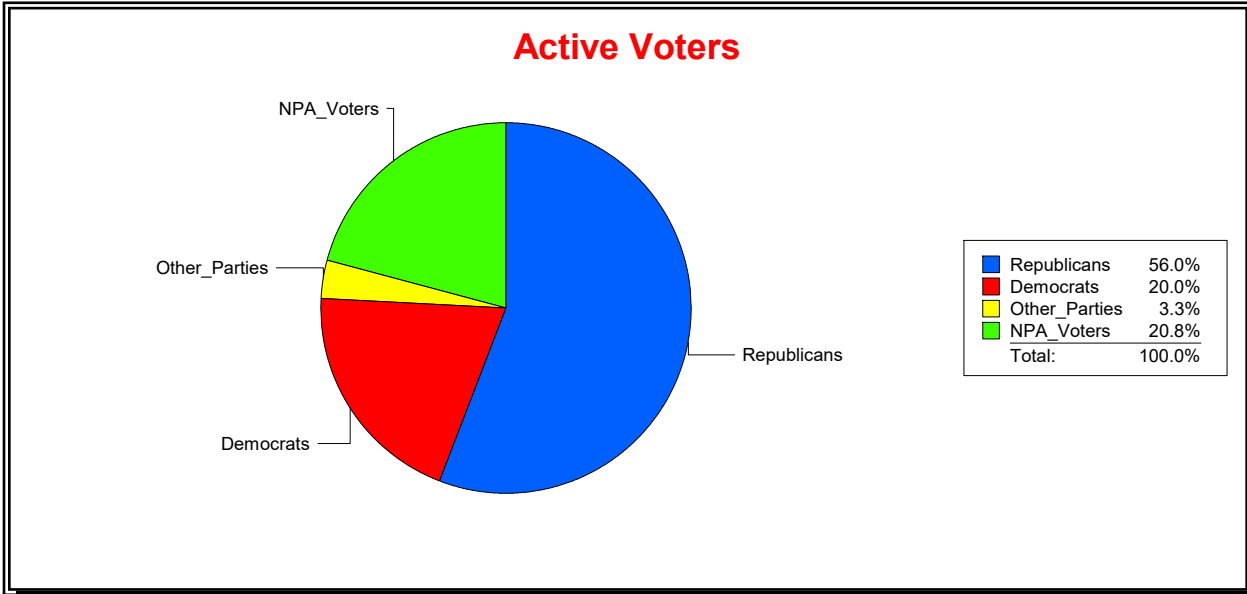

Vicky Oakes

Supervisor of Elections

St Johns County, FL

Date 9/2/2020

Time 08:45 AM

Graphs of District Registration

Active Registered Voters

Inactive Voters

District	Total	Dems	Reps	NonP	Other	Total	Dems	Reps	NonP	Other
	822	164	460	171	27	14	3	10	1	0