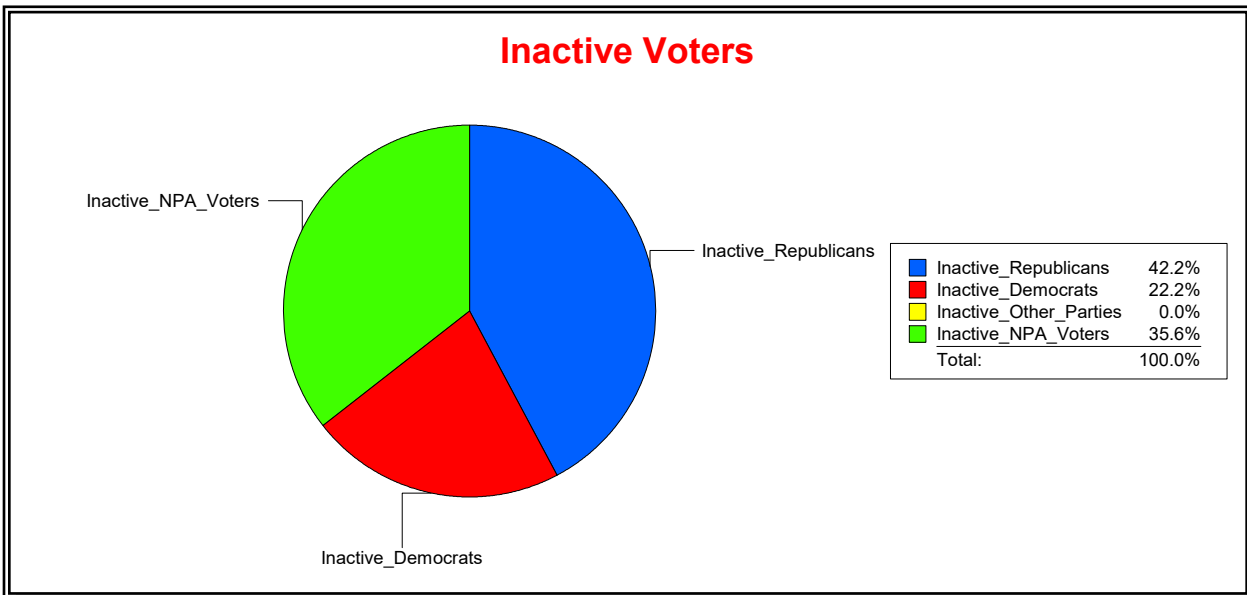

Vicky Oakes

Supervisor of Elections

St Johns County, FL

Date 9/2/2020

Time 08:45 AM

Graphs of District Registration

Active Registered Voters

Inactive Voters

District	Total	Dems	Reps	NonP	Other	Total	Dems	Reps	NonP	Other
Heritage Park Comm Dev Dist	1,398	425	631	320	22	45	10	19	16	0