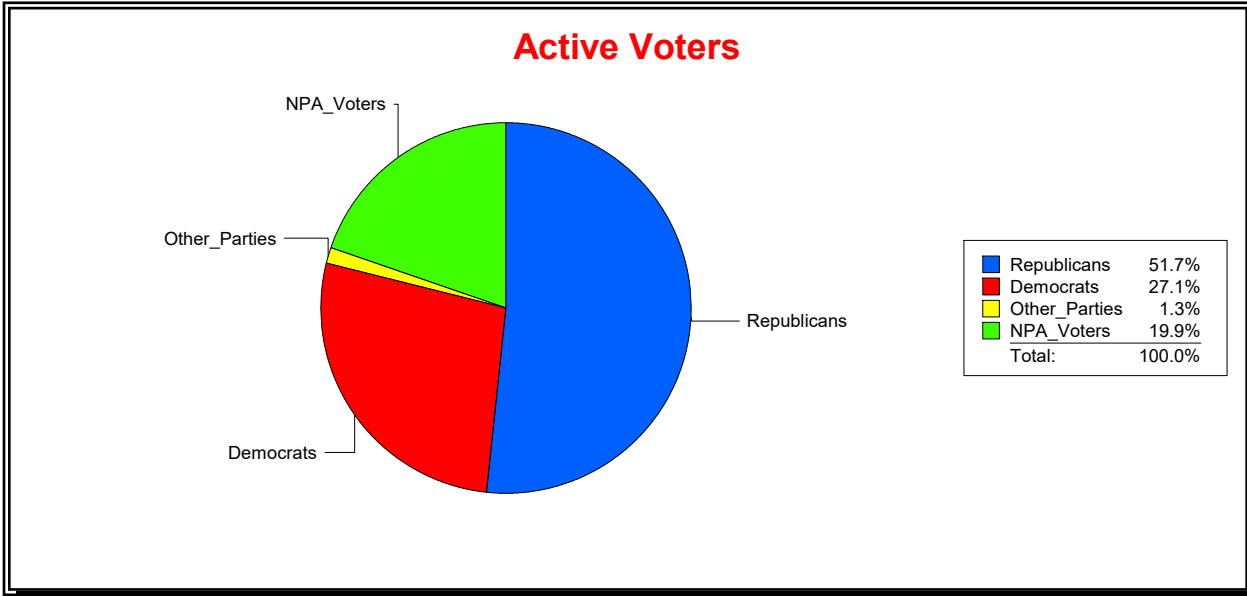

Vicky Oakes

Supervisor of Elections

St Johns County, FL

Date 9/2/2020

Time 08:45 AM

Graphs of District Registration

Active Registered Voters

Inactive Voters

District	Total	Dems	Reps	NonP	Other	Total	Dems	Reps	NonP	Other
State Representative - Dist 24	31,164	8,461	16,100	6,189	414	1,667	478	555	616	18