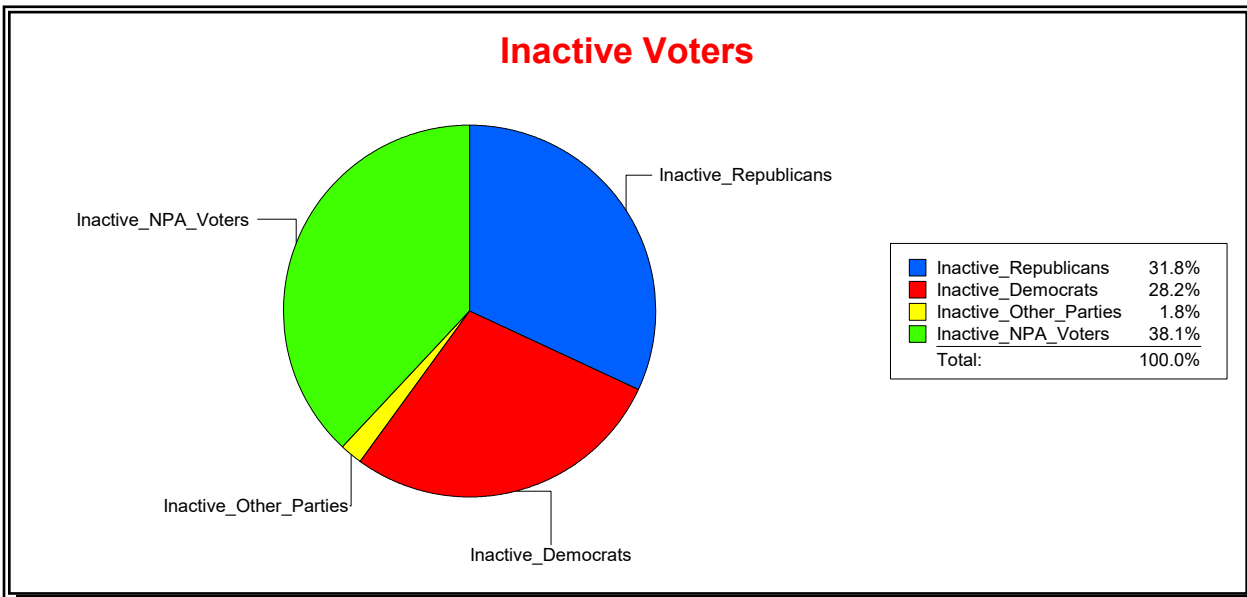

Vicky Oakes

Supervisor of Elections

St Johns County, FL

Date 9/2/2020

Time 08:45 AM

Graphs of District Registration

Active Registered Voters

Inactive Voters

District	Total	Dems	Reps	NonP	Other	Total	Dems	Reps	NonP	Other
Port Waterway & Beach	55,013	17,560	25,285	11,339	829	3,911	1,103	1,245	1,491	72