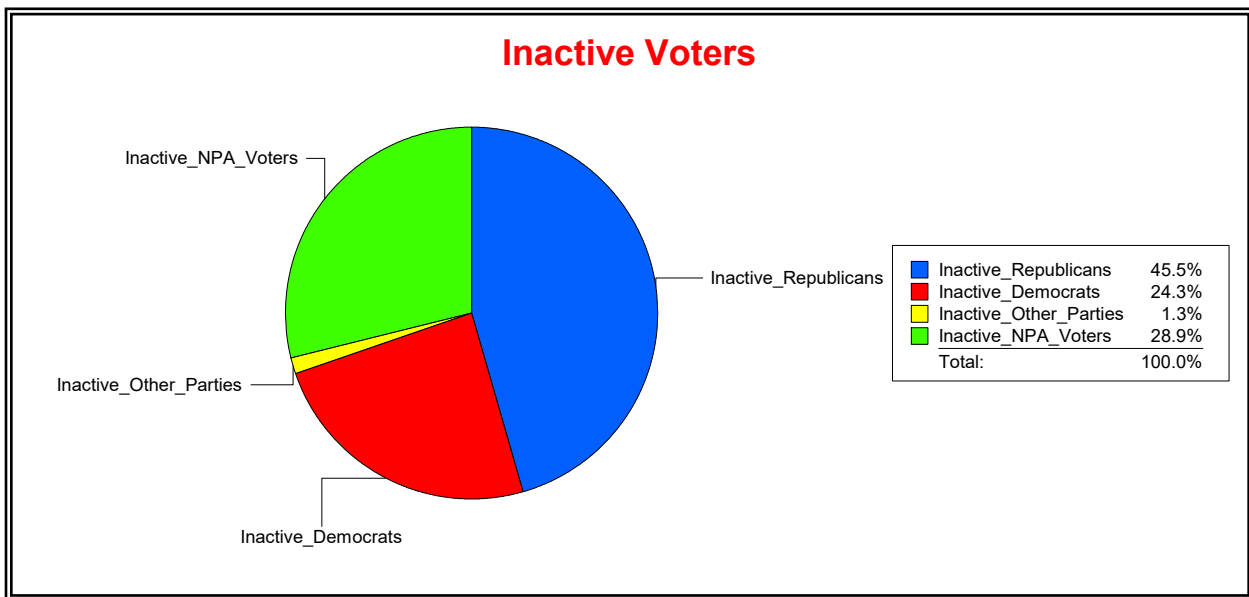

Supervisor of Elections

St Johns County, FL

Date 9/2/2020

Time 08:45 AM

Graphs of District Registration

Active Registered Voters

Inactive Voters

District	Total	Dems	Reps	NonP	Other	Total	Dems	Reps	NonP	Other
Durbin Crossing Comm Dev Dist	4,672	1,130	2,303	1,176	63	235	57	107	68	3