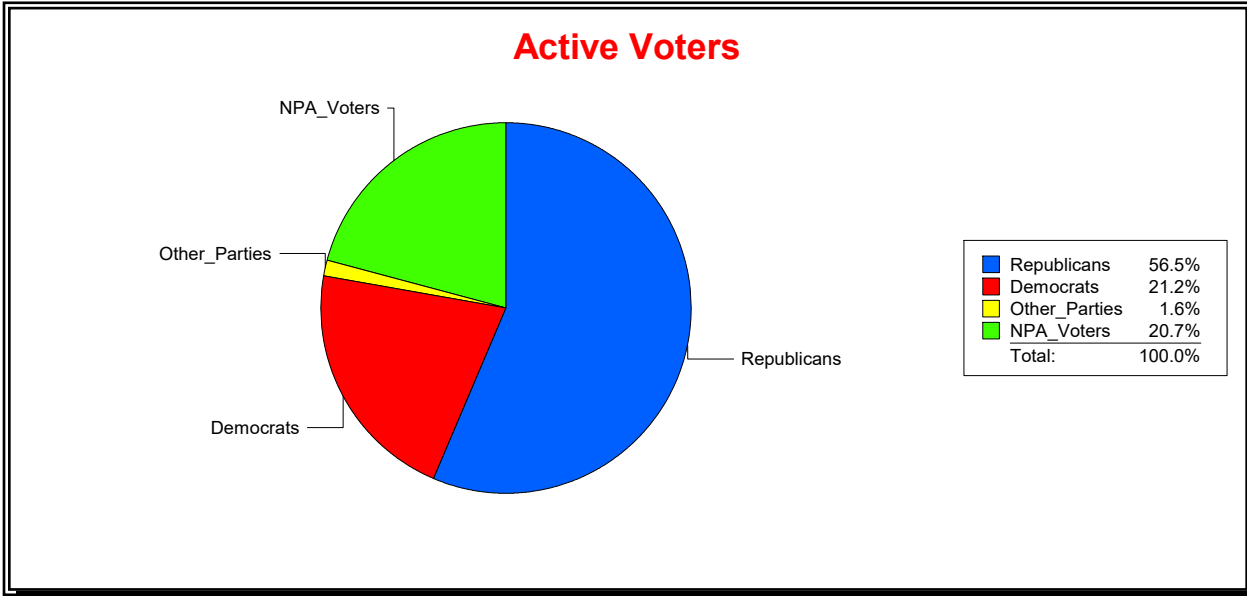

Vicky Oakes

Supervisor of Elections

St Johns County, FL

Date 9/2/2020

Time 08:45 AM

Graphs of District Registration

Active Registered Voters

Inactive Voters

District	Total	Dems	Reps	NonP	Other	Total	Dems	Reps	NonP	Other
County Commission - Dist 4	49,365	10,462	27,891	10,229	783	2,265	419	1,024	796	26