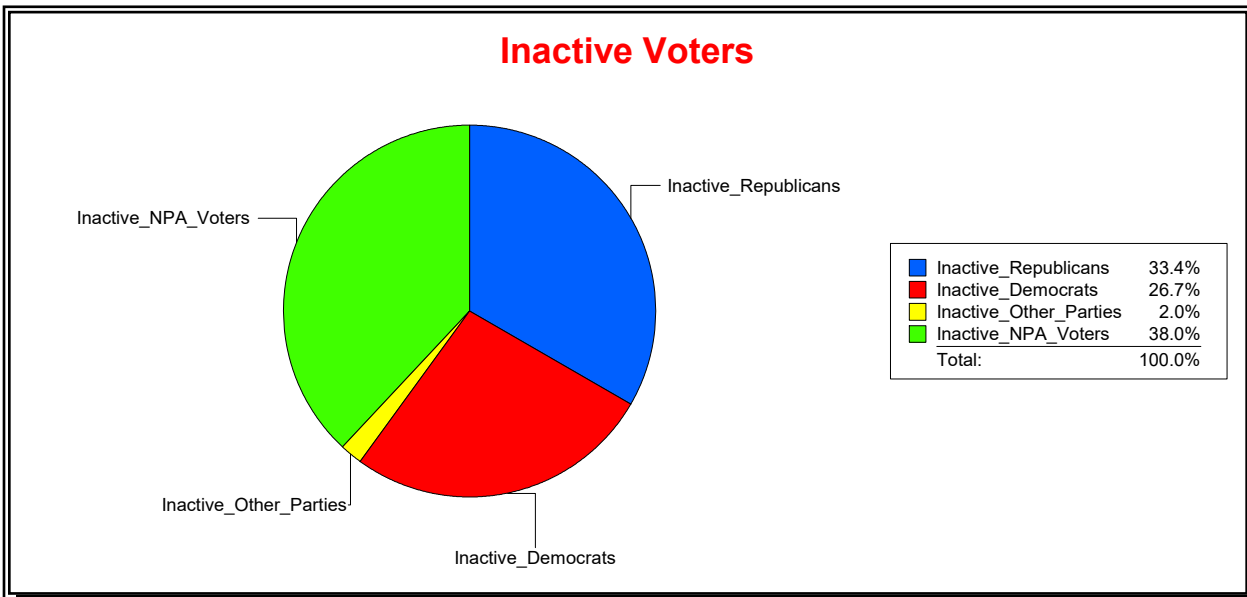

Vicky Oakes

Supervisor of Elections

St Johns County, FL

Date 9/2/2020

Time 08:45 AM

Graphs of District Registration

Active Registered Voters

Inactive Voters

District	Total	Dems	Reps	NonP	Other	Total	Dems	Reps	NonP	Other
County Commission - Dist 5	35,360	10,923	16,596	7,272	569	2,600	694	868	987	51