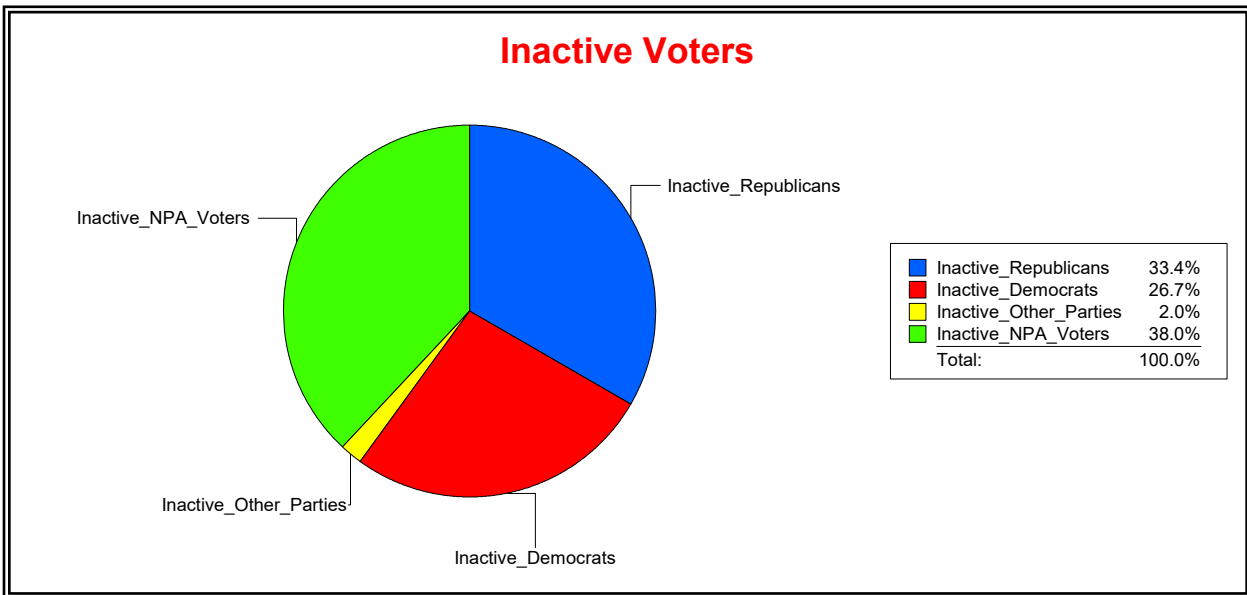

Vicky Oakes

Supervisor of Elections

St Johns County, FL

Date 9/2/2020

Time 08:45 AM

Graphs of District Registration

Active Registered Voters

Inactive Voters

District	Total	Dems	Reps	NonP	Other	Total	Dems	Reps	NonP	Other
School Board - Dist 5	35,360	10,923	16,596	7,272	569	2,600	694	868	987	51