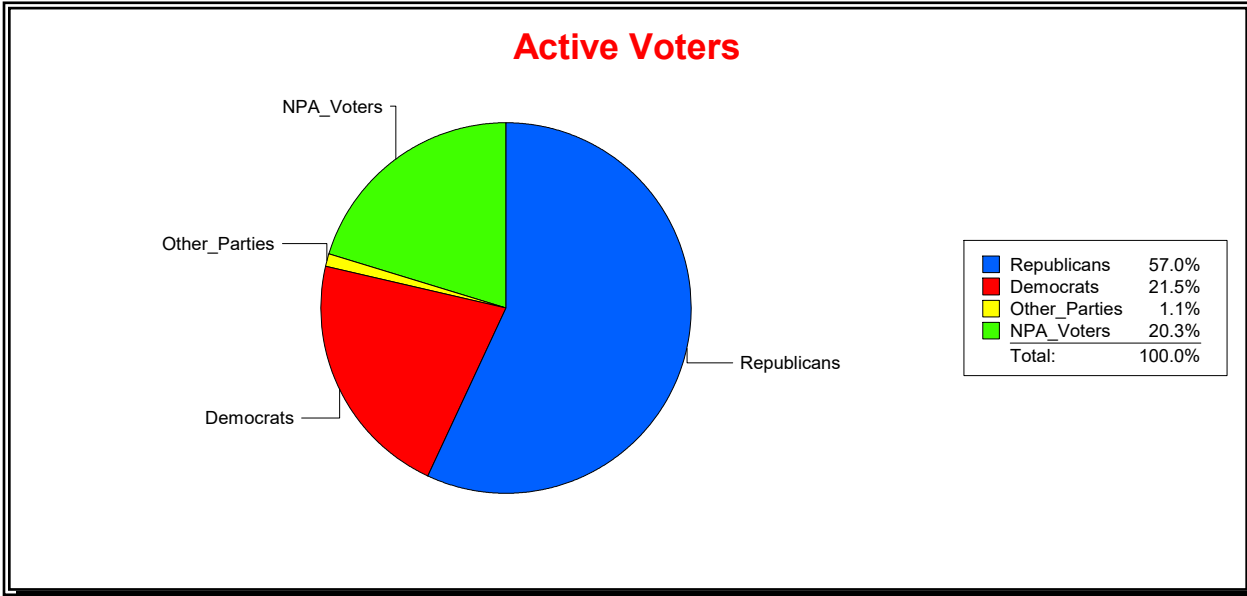

Supervisor of Elections

St Johns County, FL

Date 9/2/2020

Time 08:45 AM

Graphs of District Registration

Active Registered Voters

Inactive Voters

District	Total	Dems	Reps	NonP	Other	Total	Dems	Reps	NonP	Other
Julington Creek Comm Dev Dist	12,767	2,749	7,279	2,594	145	667	146	308	203	10