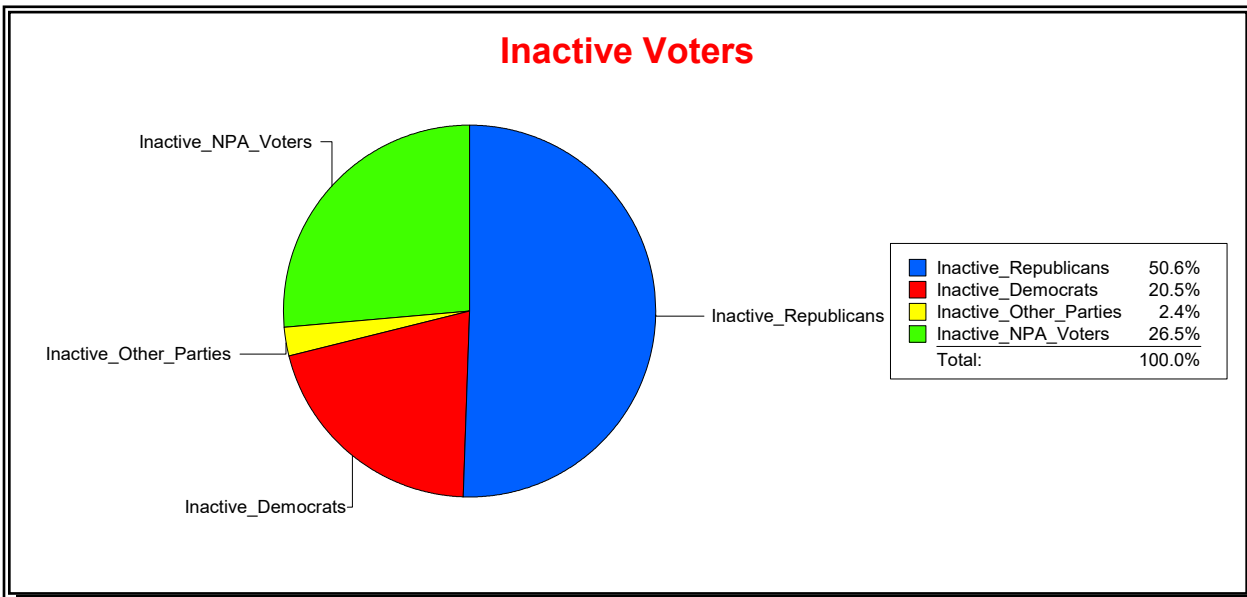

Vicky Oakes

Supervisor of Elections

St Johns County, FL

Date 9/2/2020

Time 08:45 AM

Graphs of District Registration

Active Registered Voters

Inactive Voters

District	Total	Dems	Reps	NonP	Other	Total	Dems	Reps	NonP	Other
Sampson Creek Comm Dev Dist	1,927	310	1,261	337	19	83	17	42	22	2