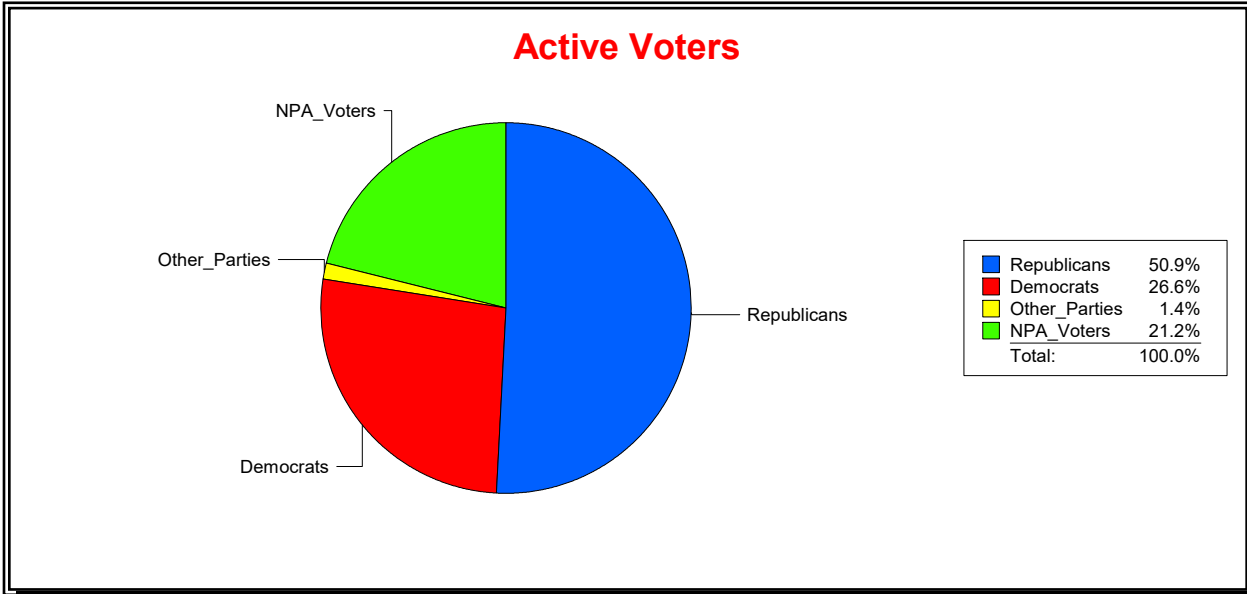

Vicky Oakes

Supervisor of Elections

St Johns County, FL

Date 9/2/2020

Time 08:45 AM

Graphs of District Registration

Active Registered Voters

Inactive Voters

District	Total	Dems	Reps	NonP	Other	Total	Dems	Reps	NonP	Other
School Board - Dist 2	36,447	9,680	18,534	7,737	496	2,200	574	831	771	24