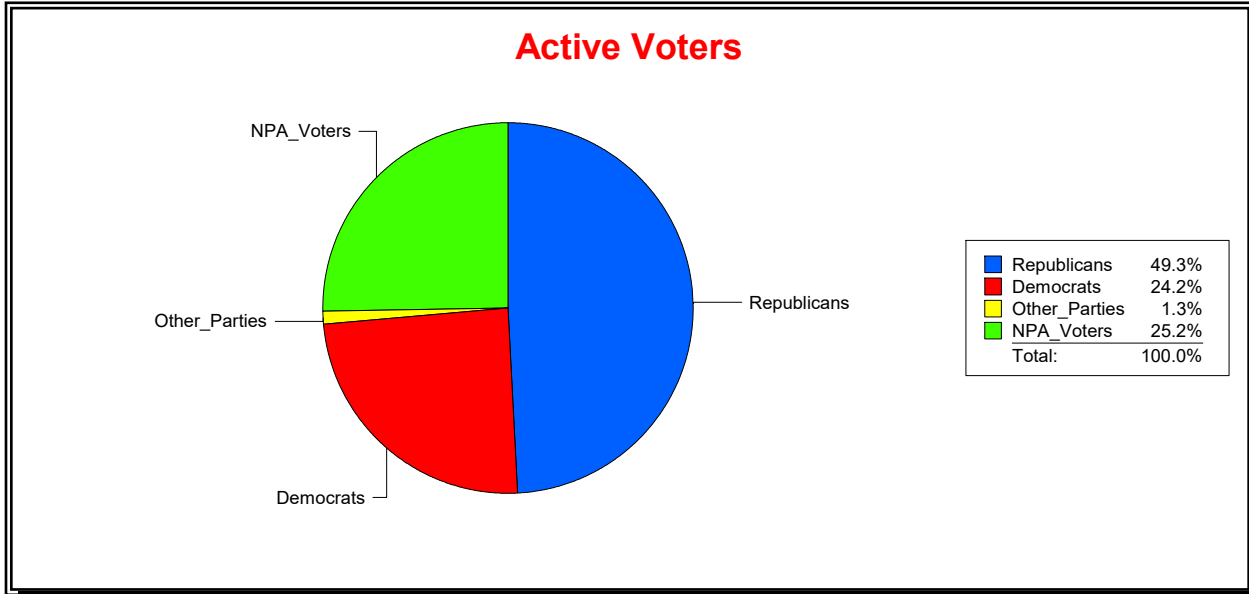

Supervisor of Elections

St Johns County, FL

Date 9/2/2020

Time 08:45 AM

Graphs of District Registration

Active Registered Voters

Inactive Voters

District	Total	Dems	Reps	NonP	Other	Total	Dems	Reps	NonP	Other
Durbin Crossing Comm Dev Dist	4,672	1,130	2,303	1,176	63	235	57	107	68	3