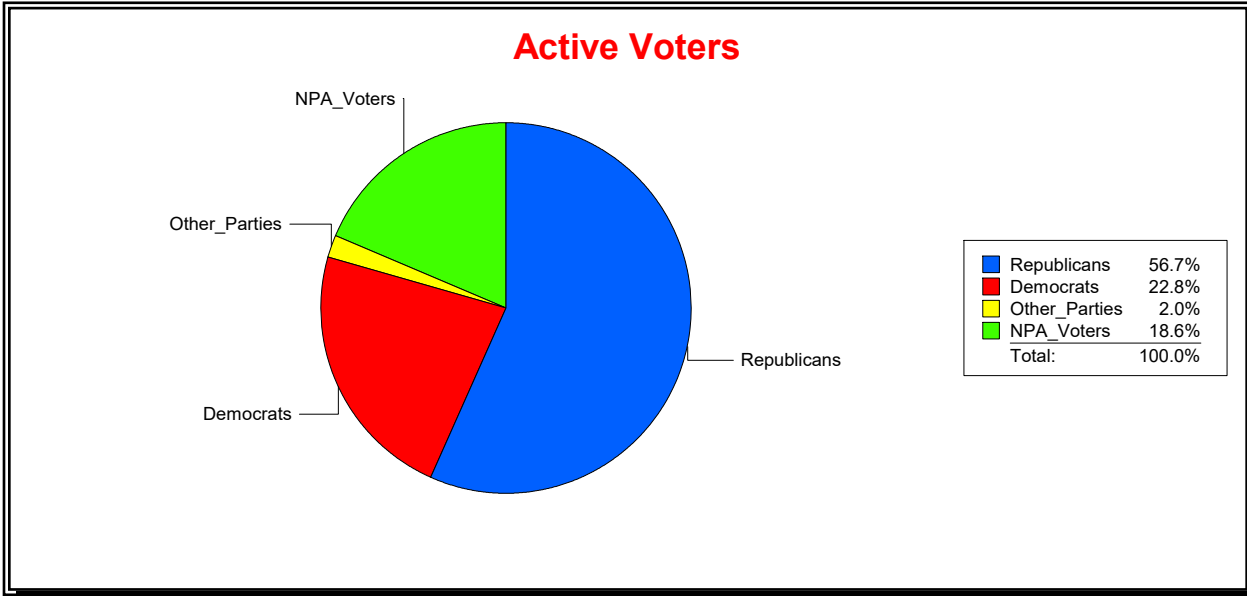

Vicky Oakes

Supervisor of Elections

St Johns County, FL

Date 9/2/2020

Time 08:45 AM

Graphs of District Registration

Active Registered Voters

Inactive Voters

District	Active Registered Voters					Inactive Voters				
	Total	Dems	Reps	NonP	Other	Total	Dems	Reps	NonP	Other
	457	104	259	85	9	5	1	2	2	0