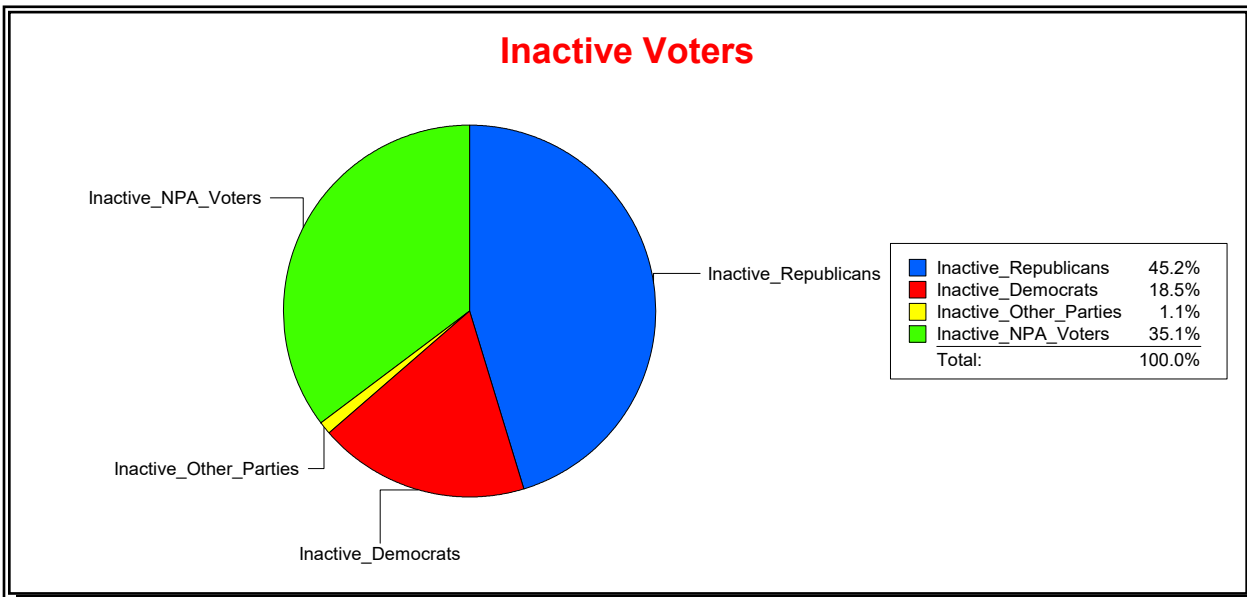

Vicky Oakes

Supervisor of Elections

St Johns County, FL

Date 9/2/2020

Time 08:45 AM

Graphs of District Registration

Active Registered Voters

Inactive Voters

District	Total	Dems	Reps	NonP	Other	Total	Dems	Reps	NonP	Other
School Board - Dist 4	49,365	10,462	27,891	10,229	783	2,265	419	1,024	796	26