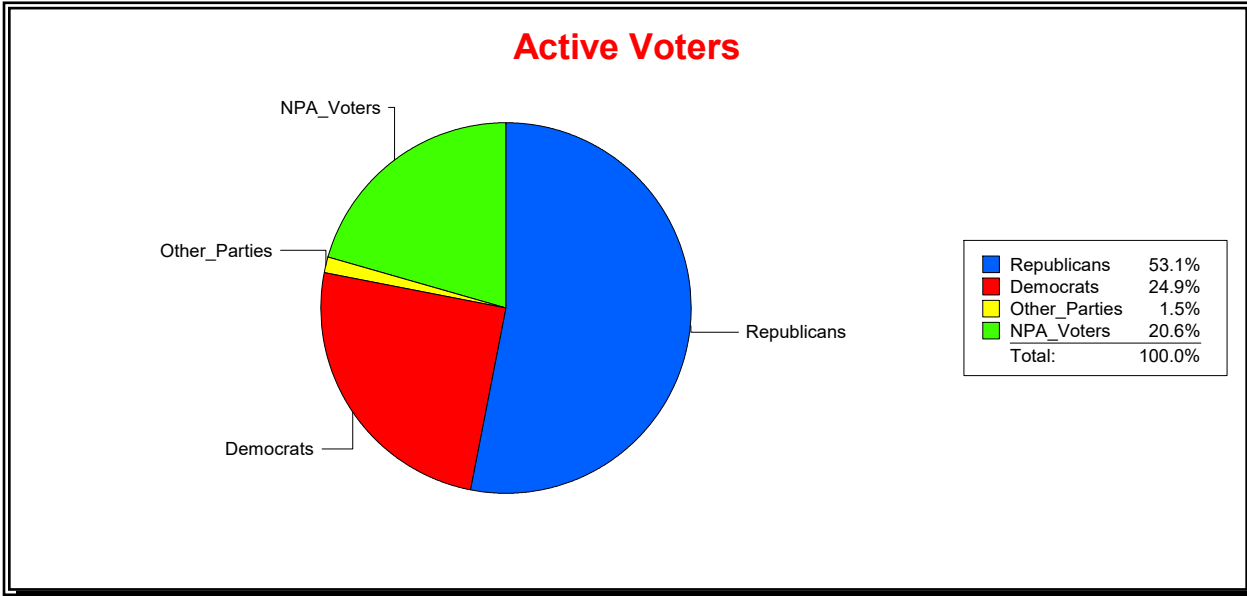

Vicky Oakes

Supervisor of Elections

St Johns County, FL

Date 9/2/2020

Time 08:45 AM

Graphs of District Registration

Active Registered Voters

Inactive Voters

District	Total	Dems	Reps	NonP	Other	Total	Dems	Reps	NonP	Other
State Senate - Dist 7	204,205	50,817	108,360	42,056	2,972	10,749	2,566	4,244	3,797	142