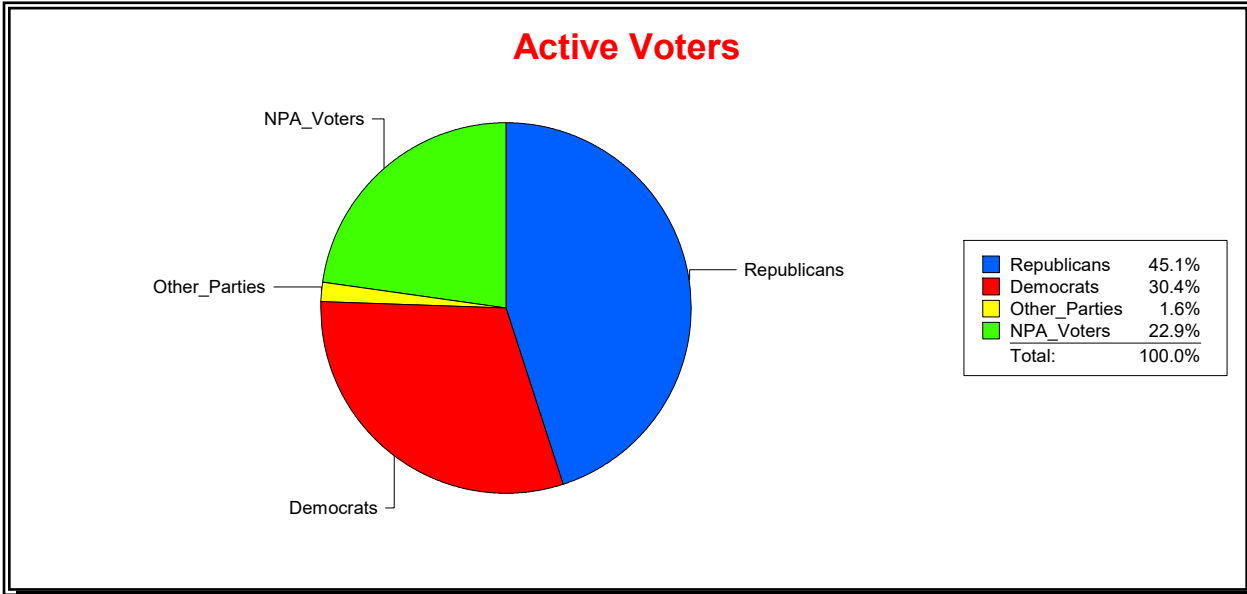

Vicky Oakes

Supervisor of Elections

St Johns County, FL

Date 9/2/2020

Time 08:45 AM

Graphs of District Registration

Active Registered Voters

Inactive Voters

District	Total	Dems	Reps	NonP	Other	Total	Dems	Reps	NonP	Other
Heritage Park Comm Dev Dist	1,398	425	631	320	22	45	10	19	16	0