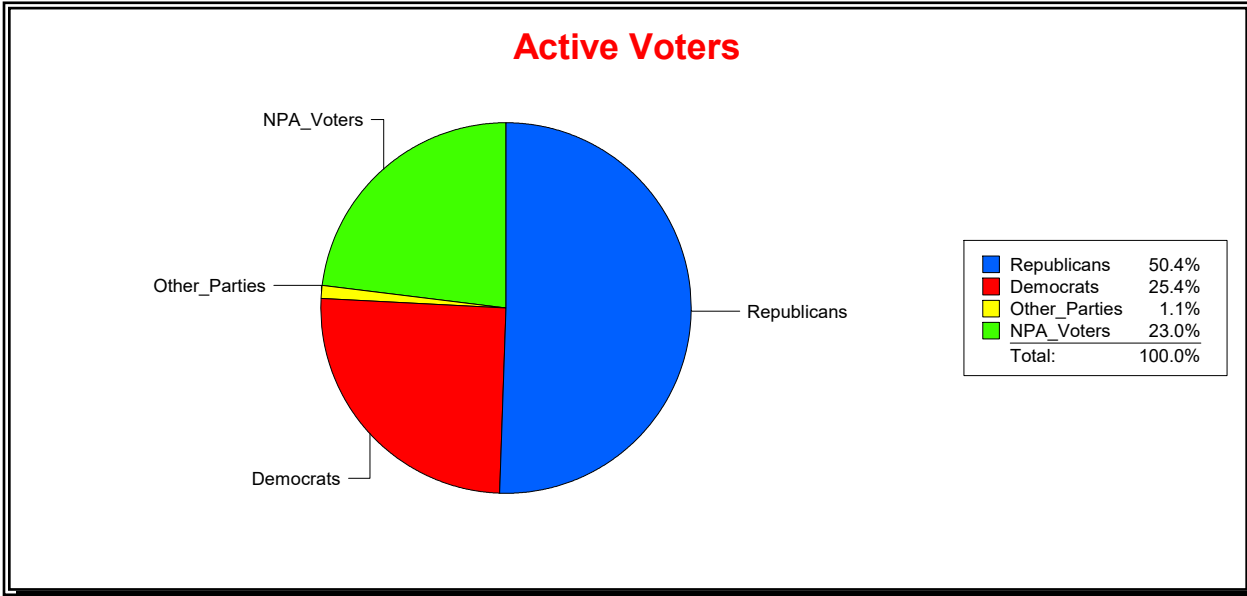

Vicky Oakes

Supervisor of Elections

St Johns County, FL

Date 9/2/2020

Time 08:45 AM

Graphs of District Registration

Active Registered Voters

Inactive Voters

District	Total	Dems	Reps	NonP	Other	Total	Dems	Reps	NonP	Other
Brandy Creek Comm Dev Dist	1,313	334	662	302	15	101	20	56	24	1