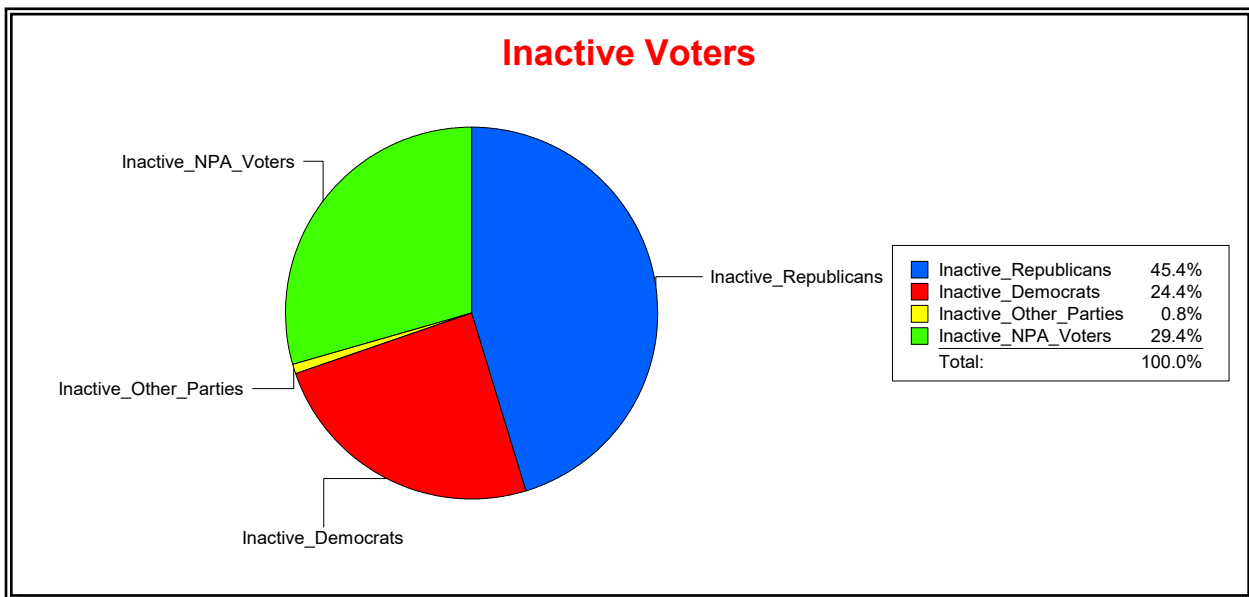

Vicky Oakes

Supervisor of Elections

St Johns County, FL

Date 9/2/2020

Time 08:45 AM

Graphs of District Registration

Active Registered Voters

Inactive Voters

District	Total	Dems	Reps	NonP	Other	Total	Dems	Reps	NonP	Other
Turnbull Creek Comm Dev Dist	2,121	463	1,131	495	32	119	29	54	35	1