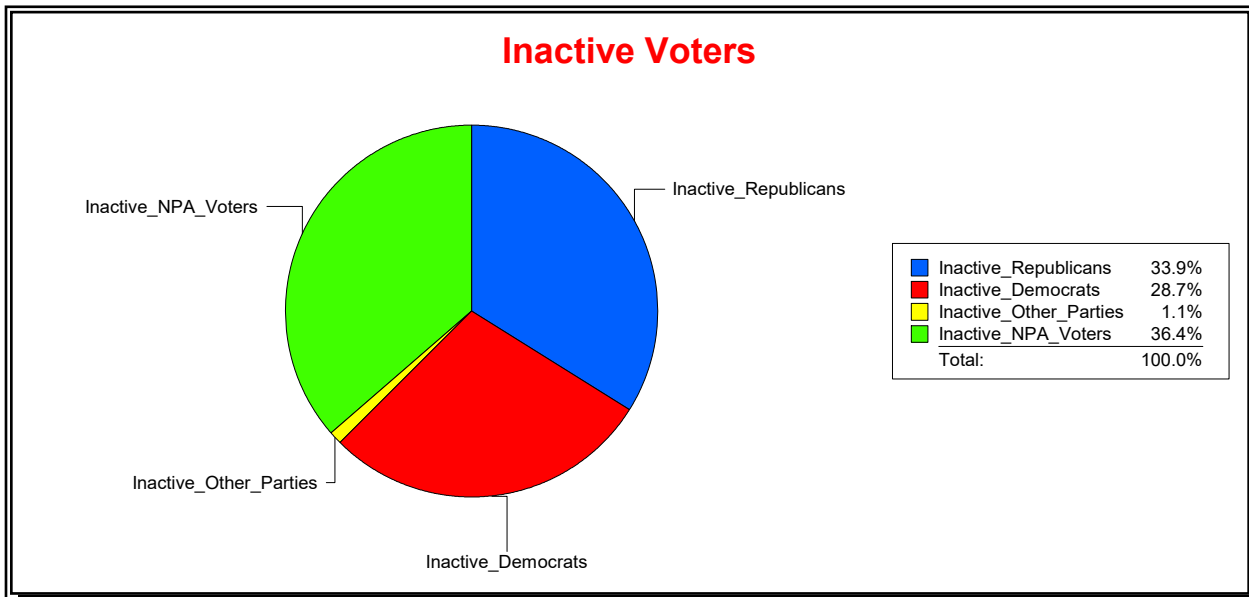

Vicky Oakes

Supervisor of Elections

St Johns County, FL

Date 9/2/2020

Time 08:45 AM

Graphs of District Registration

Active Registered Voters

Inactive Voters

District	Total	Dems	Reps	NonP	Other	Total	Dems	Reps	NonP	Other
US Congress - Dist 6	27,458	7,524	14,090	5,474	370	1,510	433	512	549	16