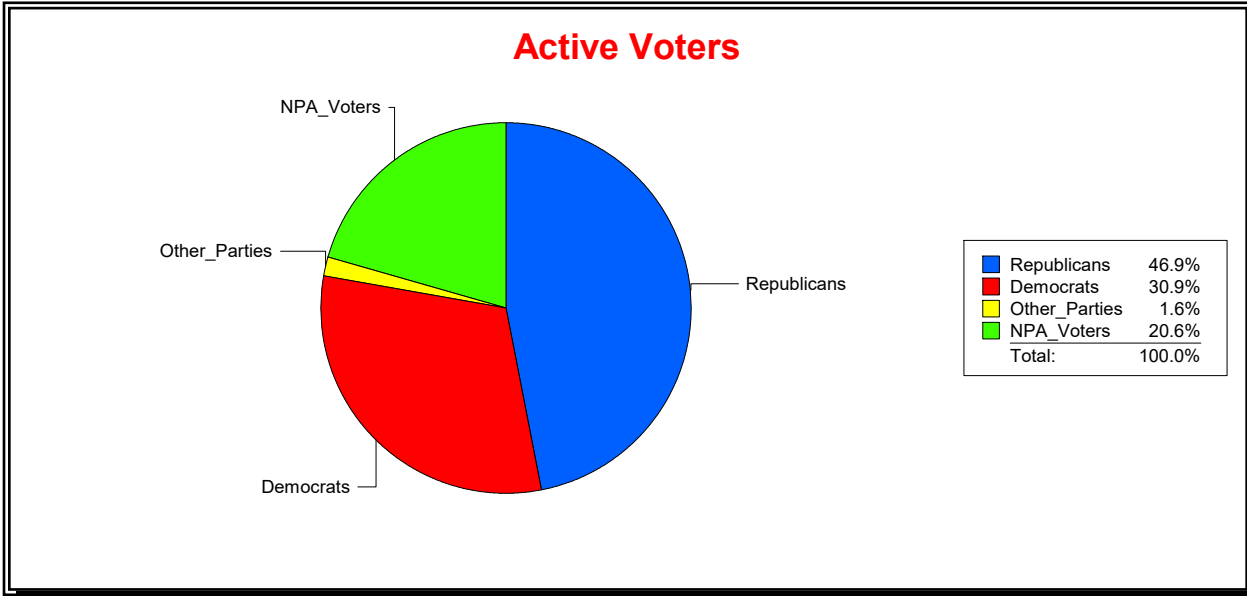

Vicky Oakes

Supervisor of Elections

St Johns County, FL

Date 9/2/2020

Time 08:45 AM

Graphs of District Registration

Active Registered Voters

Inactive Voters

District	Total	Dems	Reps	NonP	Other	Total	Dems	Reps	NonP	Other
County Commission - Dist 5	35,360	10,923	16,596	7,272	569	2,600	694	868	987	51