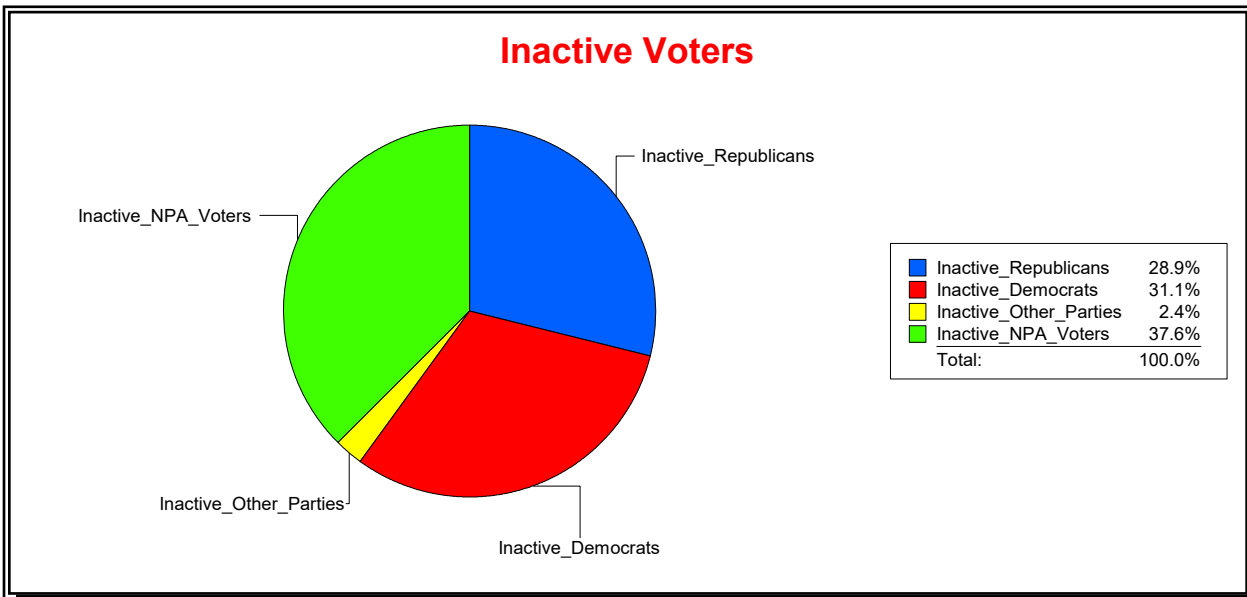

Vicky Oakes

Supervisor of Elections

St Johns County, FL

Date 9/2/2020

Time 08:45 AM

Graphs of District Registration

Active Registered Voters

Inactive Voters

District	Total	Dems	Reps	NonP	Other	Total	Dems	Reps	NonP	Other
St Augustine	10,892	4,221	4,193	2,262	216	1,152	358	333	433	28