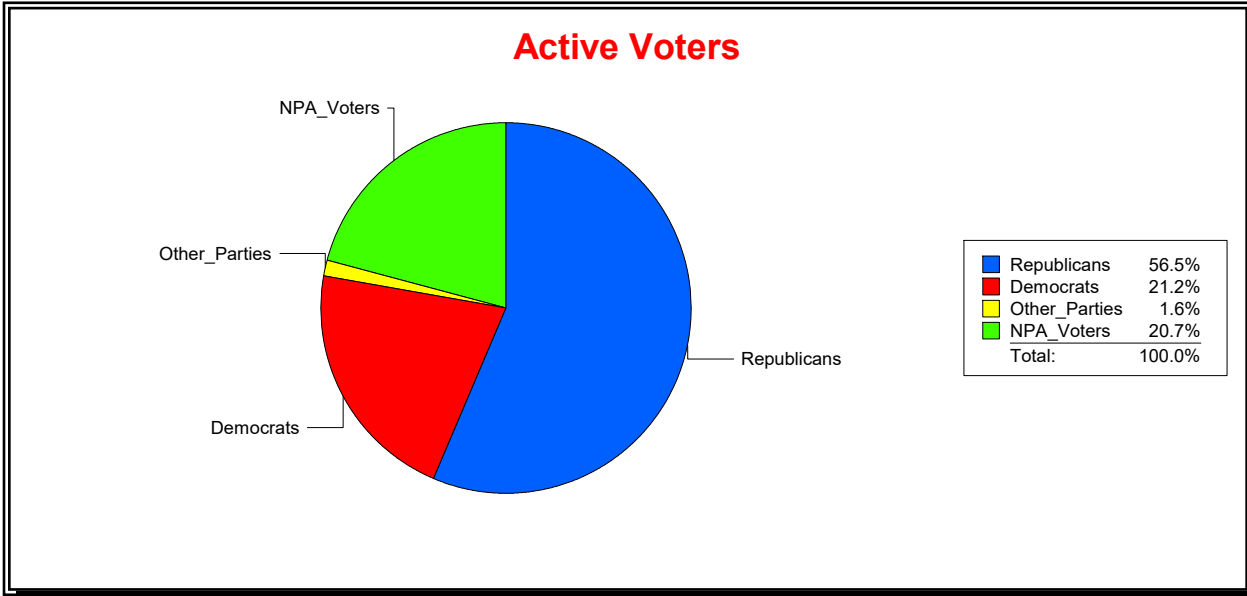

Vicky Oakes

Supervisor of Elections

St Johns County, FL

Date 9/2/2020

Time 08:45 AM

Graphs of District Registration

Active Registered Voters

Inactive Voters

District	Total	Dems	Reps	NonP	Other	Total	Dems	Reps	NonP	Other
School Board - Dist 4	49,365	10,462	27,891	10,229	783	2,265	419	1,024	796	26