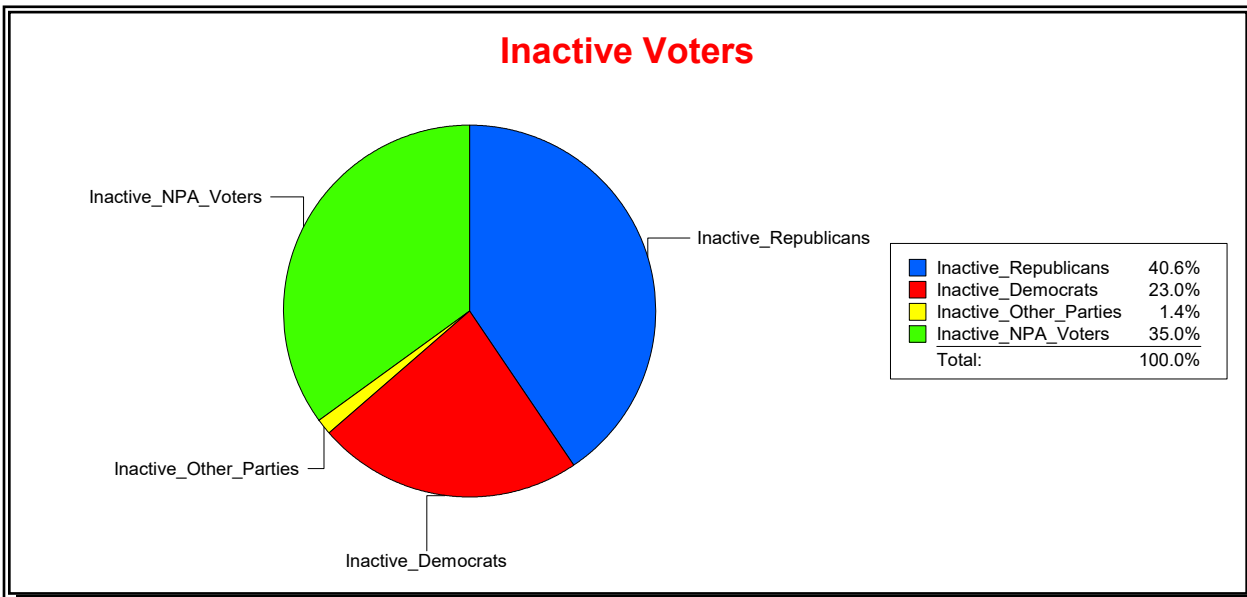

Graphs of District Registration

Active Registered Voters

Inactive Voters

District	Total	Dems	Reps	NonP	Other	Total	Dems	Reps	NonP	Other
State Representative - Dist 17	173,041	42,356	92,260	35,867	2,558	9,082	2,088	3,689	3,181	124