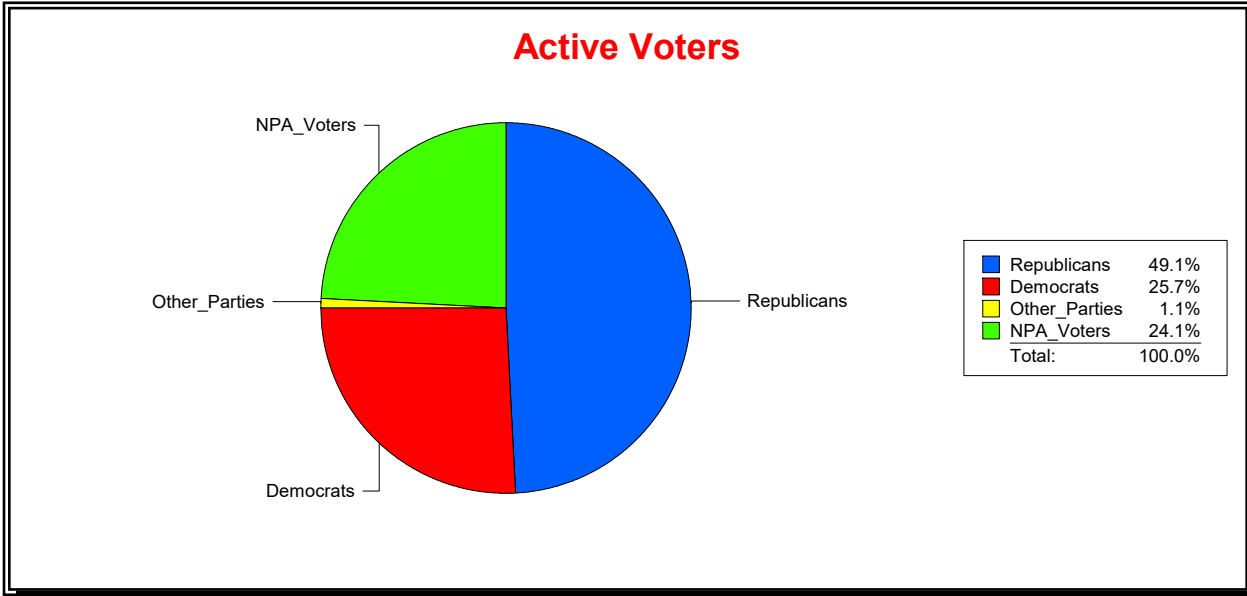

Supervisor of Elections

St Johns County, FL

Date 9/2/2020

Time 08:45 AM

Graphs of District Registration

Active Registered Voters

Inactive Voters

District	Total	Dems	Reps	NonP	Other	Total	Dems	Reps	NonP	Other
St Johns Forest Comm Dev Dist	1,134	292	557	273	12	52	13	18	21	0