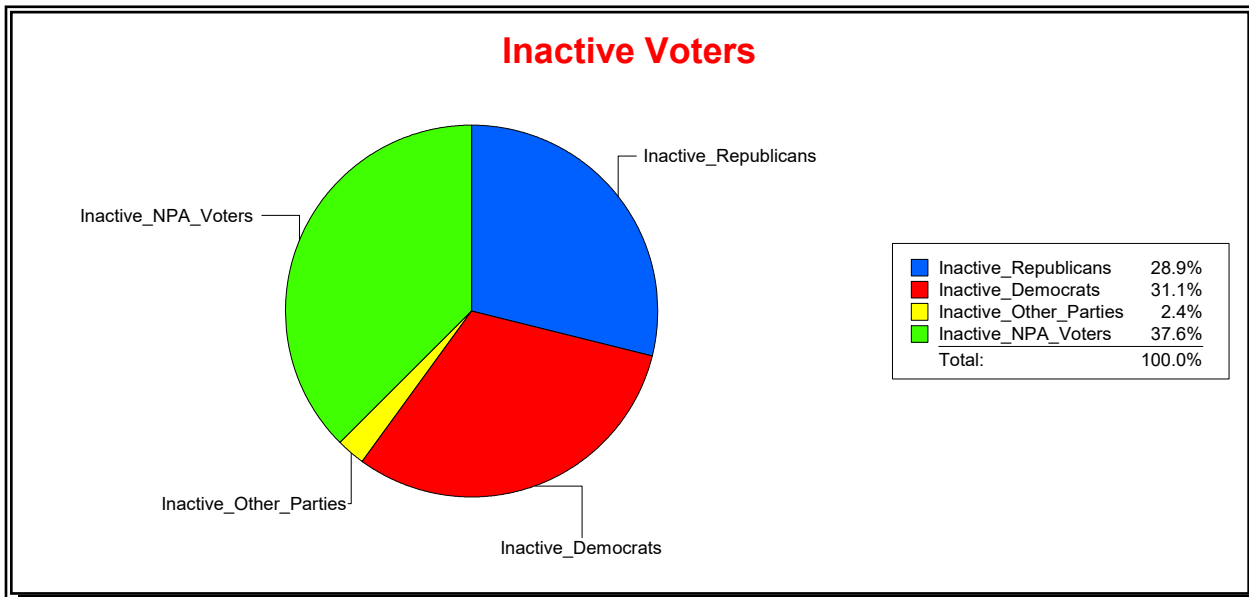

Vicky Oakes

Supervisor of Elections

St Johns County, FL

Date 9/2/2020

Time 08:45 AM

Graphs of District Registration

District	Active Registered Voters					Inactive Voters				
	Total	Dems	Reps	NonP	Other	Total	Dems	Reps	NonP	Other
St Augustine	10,892	4,221	4,193	2,262	216	1,152	358	333	433	28