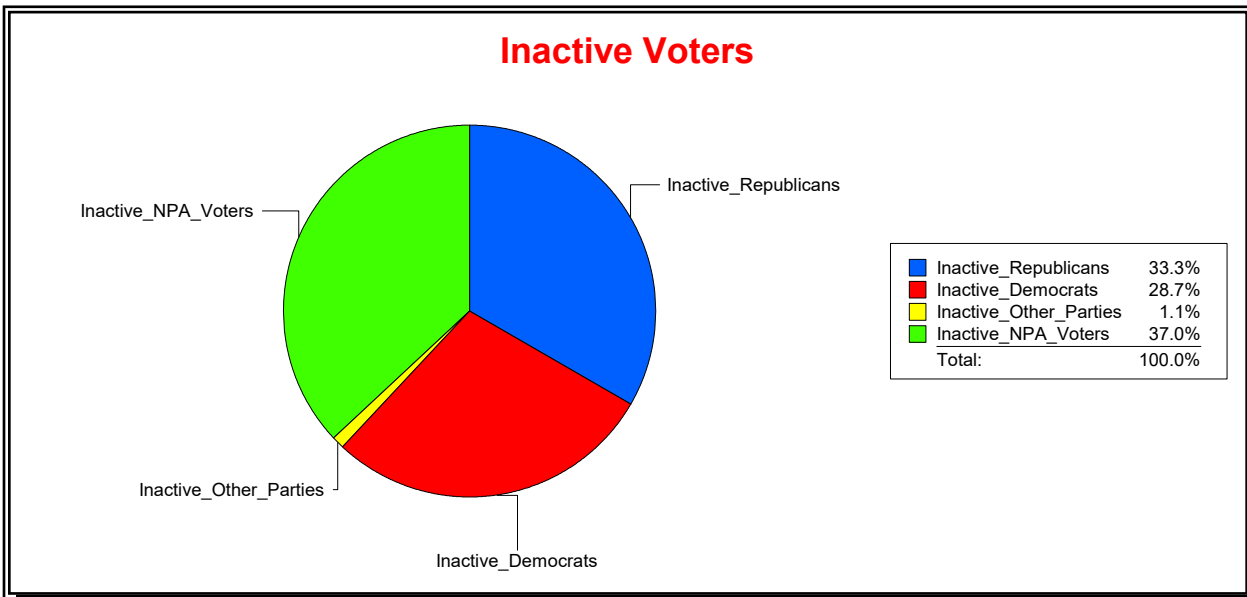

District	Total	Dems	Reps	NonP	Other	Total	Dems	Reps	NonP	Other
State Representative - Dist 24	31,164	8,461	16,100	6,189	414	1,667	478	555	616	18

Vicky Oakes

Supervisor of Elections

St Johns County, FL

Date 9/2/2020