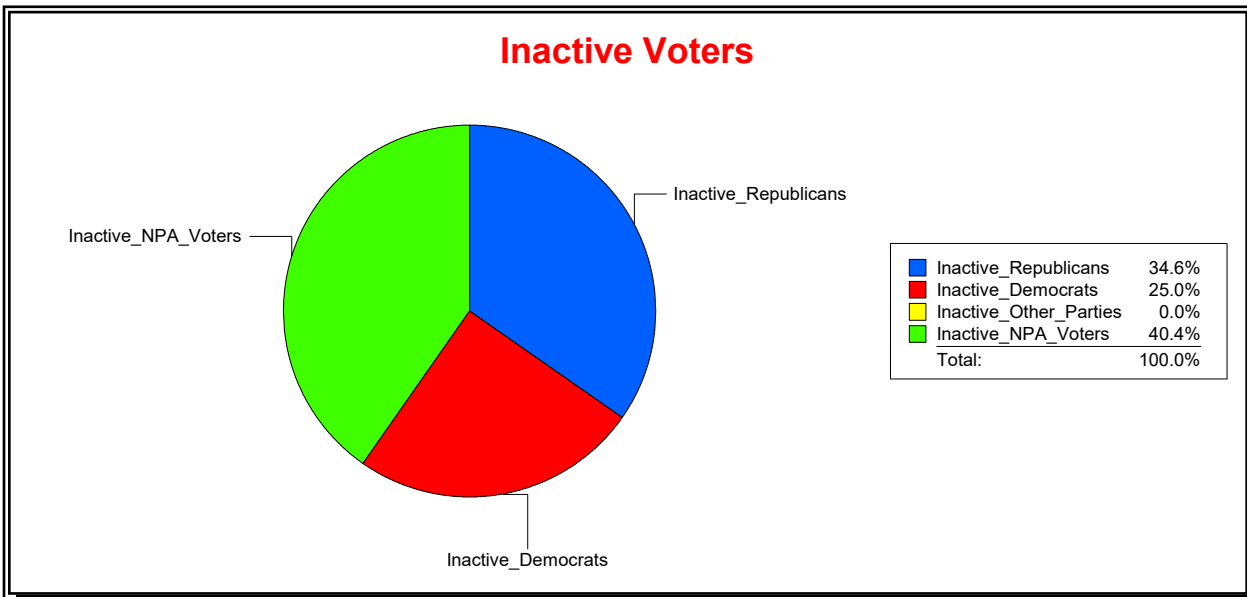

Supervisor of Elections

St Johns County, FL

Date 9/2/2020

Time 08:45 AM

Graphs of District Registration

Active Registered Voters

Inactive Voters

District	Total	Dems	Reps	NonP	Other	Total	Dems	Reps	NonP	Other
St Johns Forest Comm Dev Dist	1,134	292	557	273	12	52	13	18	21	0