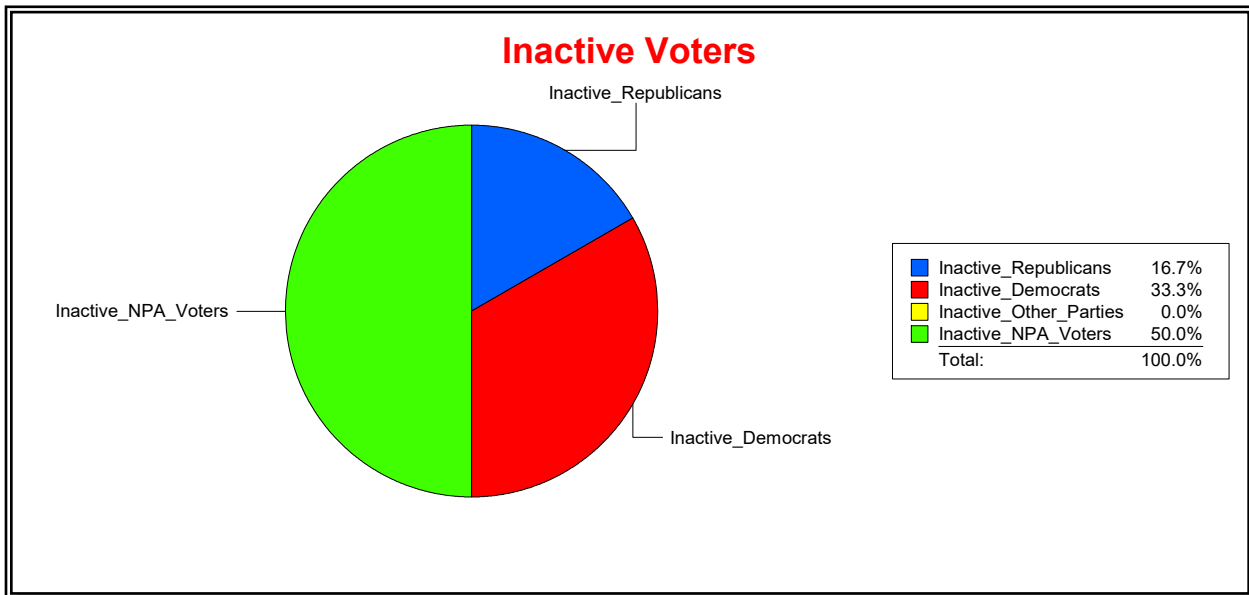

Vicky Oakes

Supervisor of Elections

St Johns County, FL

Date 9/2/2020

Time 08:45 AM

Graphs of District Registration

Active Registered Voters

Inactive Voters

District	Active Registered Voters					Inactive Voters				
	Total	Dems	Reps	NonP	Other	Total	Dems	Reps	NonP	Other
	668	167	276	219	6	6	2	1	3	0