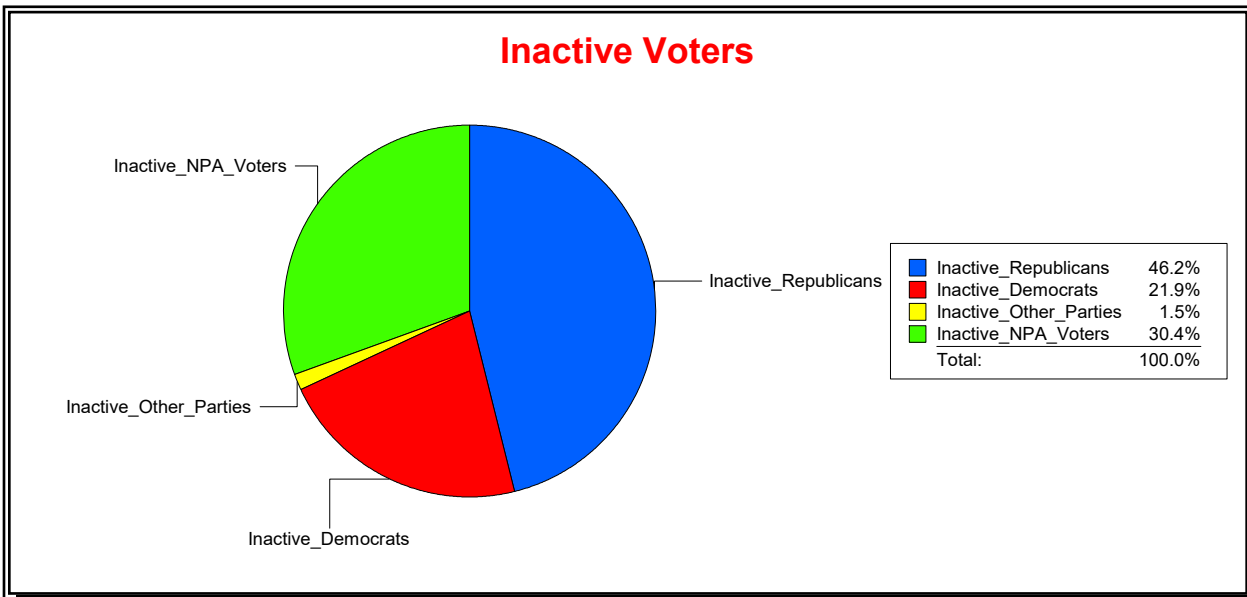

Supervisor of Elections

St Johns County, FL

Date 9/2/2020

Time 08:45 AM

Graphs of District Registration

Active Registered Voters

Inactive Voters

District	Total	Dems	Reps	NonP	Other	Total	Dems	Reps	NonP	Other
Julington Creek Comm Dev Dist	12,767	2,749	7,279	2,594	145	667	146	308	203	10