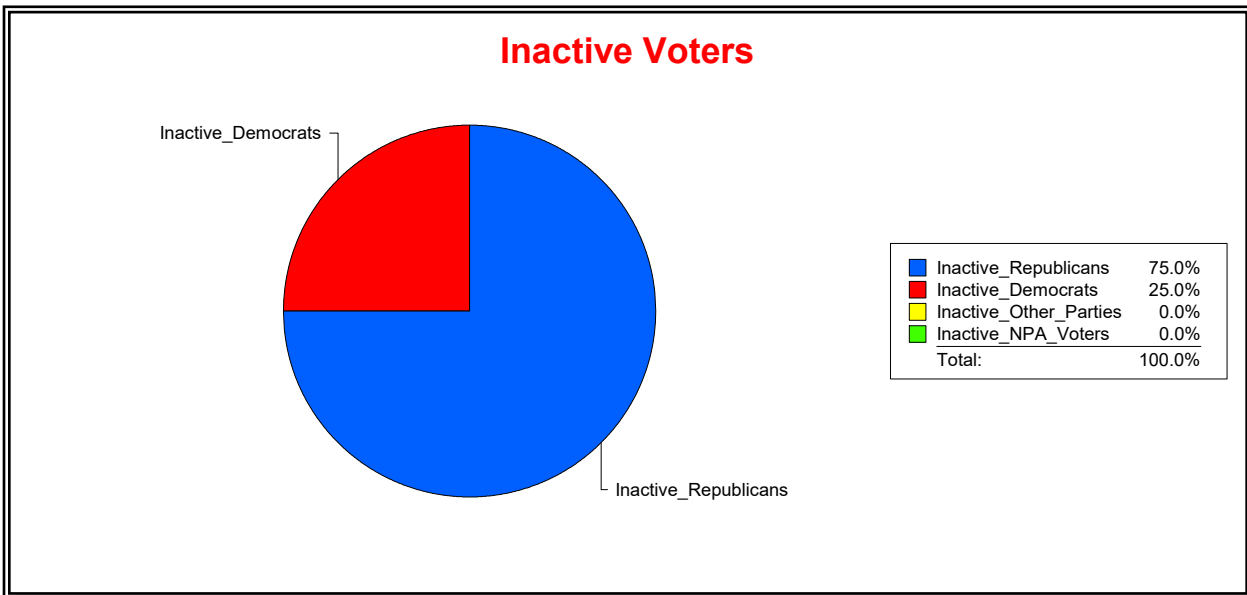

Vicky Oakes

Supervisor of Elections

St Johns County, FL

Date 9/2/2020

Time 08:45 AM

Graphs of District Registration

Active Registered Voters

Inactive Voters