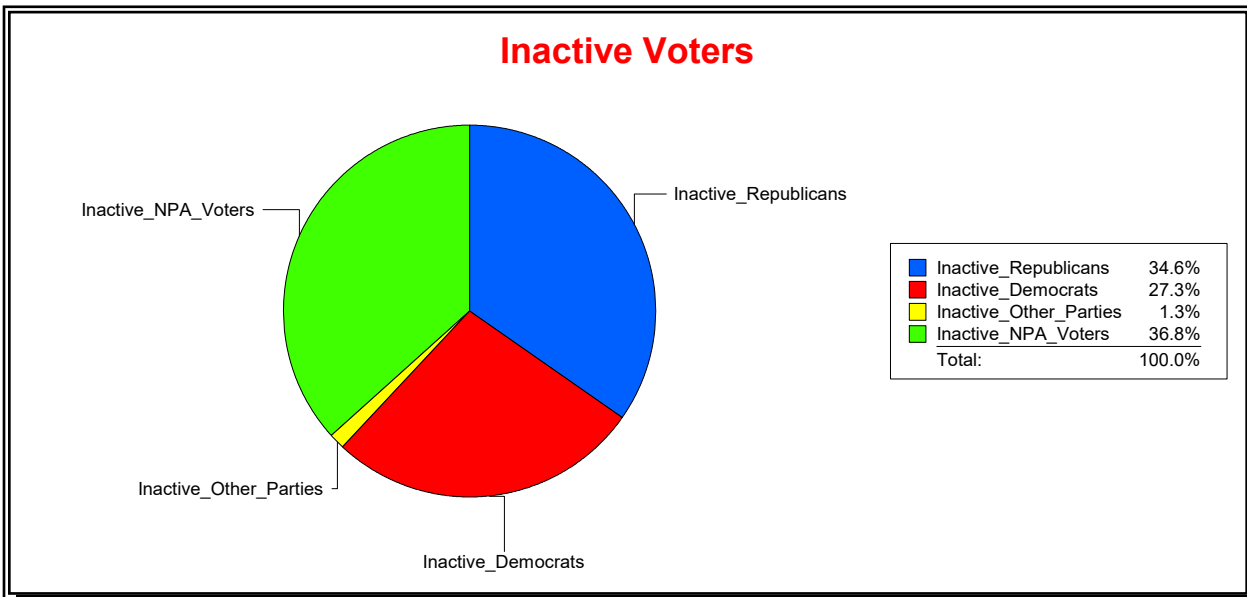

Vicky Oakes

Supervisor of Elections

St Johns County, FL

Date 9/2/2020

Time 08:45 AM

Graphs of District Registration

Active Registered Voters

Inactive Voters

District	Total	Dems	Reps	NonP	Other	Total	Dems	Reps	NonP	Other
School Board - Dist 3	37,272	10,076	19,239	7,446	511	1,860	508	644	684	24