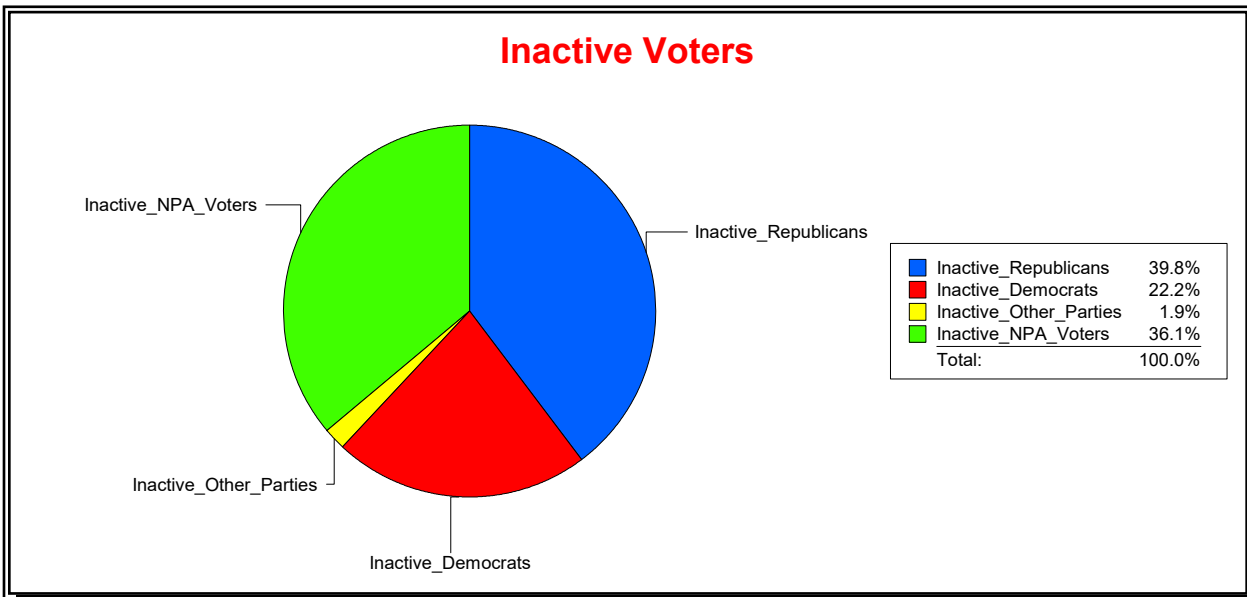

Vicky Oakes

Supervisor of Elections

St Johns County, FL

Date 9/2/2020

Time 08:45 AM

Graphs of District Registration

Active Registered Voters

Inactive Voters

District	Total	Dems	Reps	NonP	Other	Total	Dems	Reps	NonP	Other
Heritage Landing Comm Dev Dist	2,577	684	1,241	612	40	216	48	86	78	4