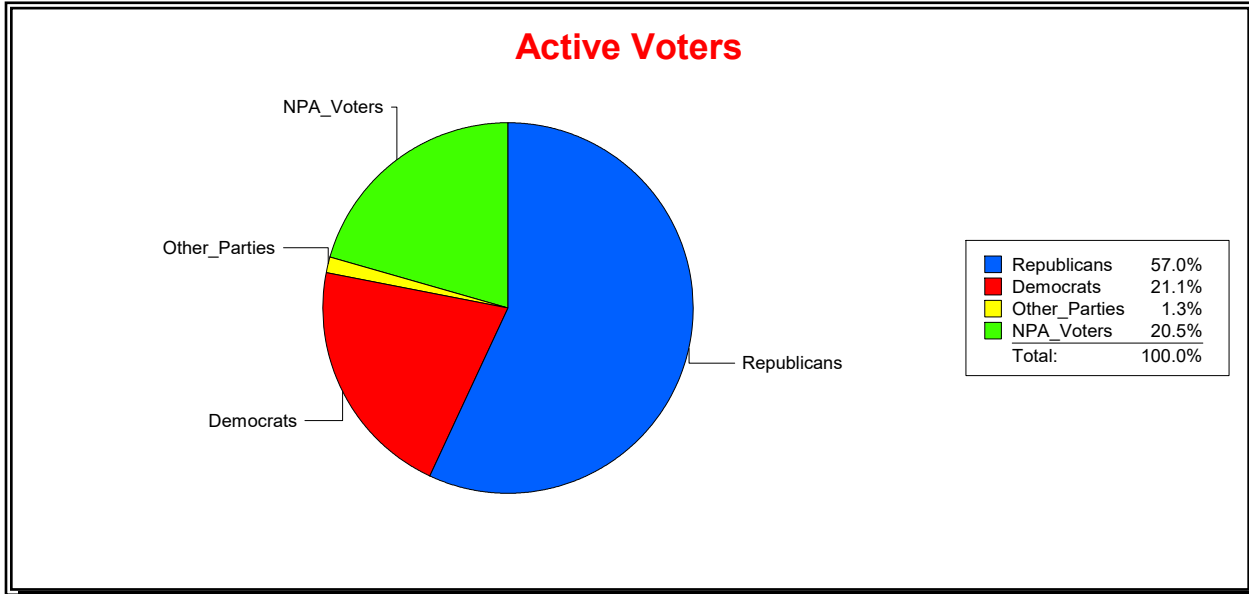

District	Total	Dems	Reps	NonP	Other	Total	Dems	Reps	NonP	Other
St. Johns County	204,205	50,817	108,360	42,056	2,972	10,749	2,566	4,244	3,797	142

Vicky Oakes

Supervisor of Elections

St Johns County, FL

Date 9/2/2020

Time 08:45 AM

Graphs of District Registration

Active Registered Voters

Inactive Voters

District	Total	Dems	Reps	NonP	Other	Total	Dems	Reps	NonP	Other
County Commission - Dist 1	45,761	9,676	26,100	9,372	613	1,824	371	877	559	17