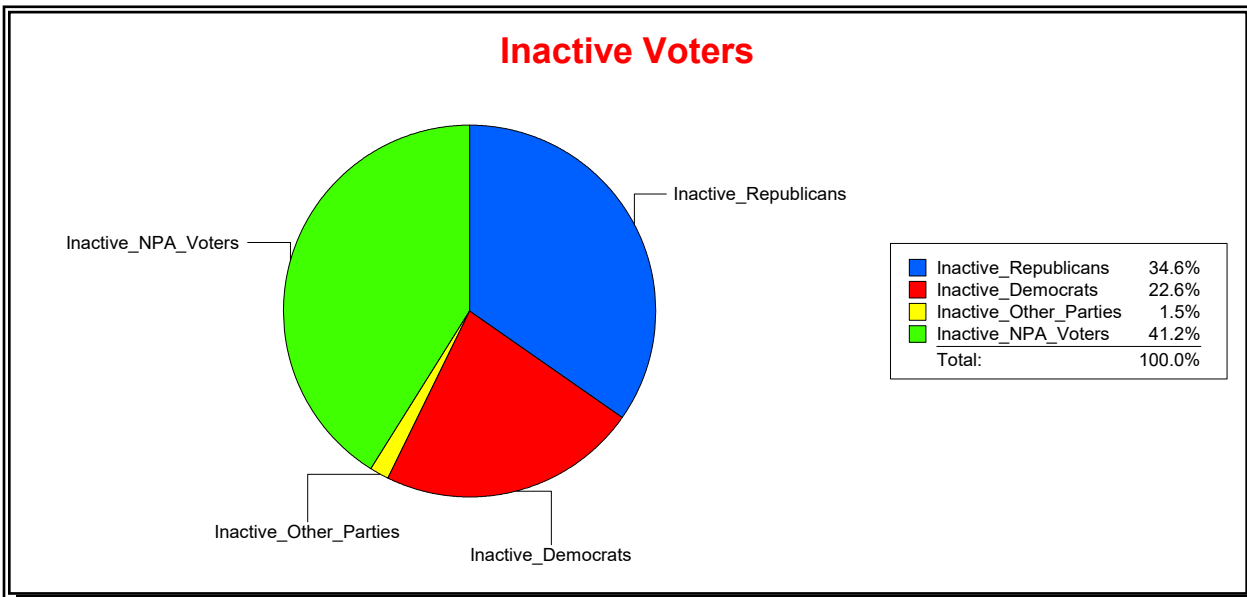

Vicky Oakes

Supervisor of Elections

St Johns County, FL

Date 9/2/2020

Time 08:45 AM

Graphs of District Registration

Active Registered Voters

Inactive Voters

District	Total	Dems	Reps	NonP	Other	Total	Dems	Reps	NonP	Other
St Augustine Beach	5,664	1,634	2,748	1,205	77	393	89	136	162	6