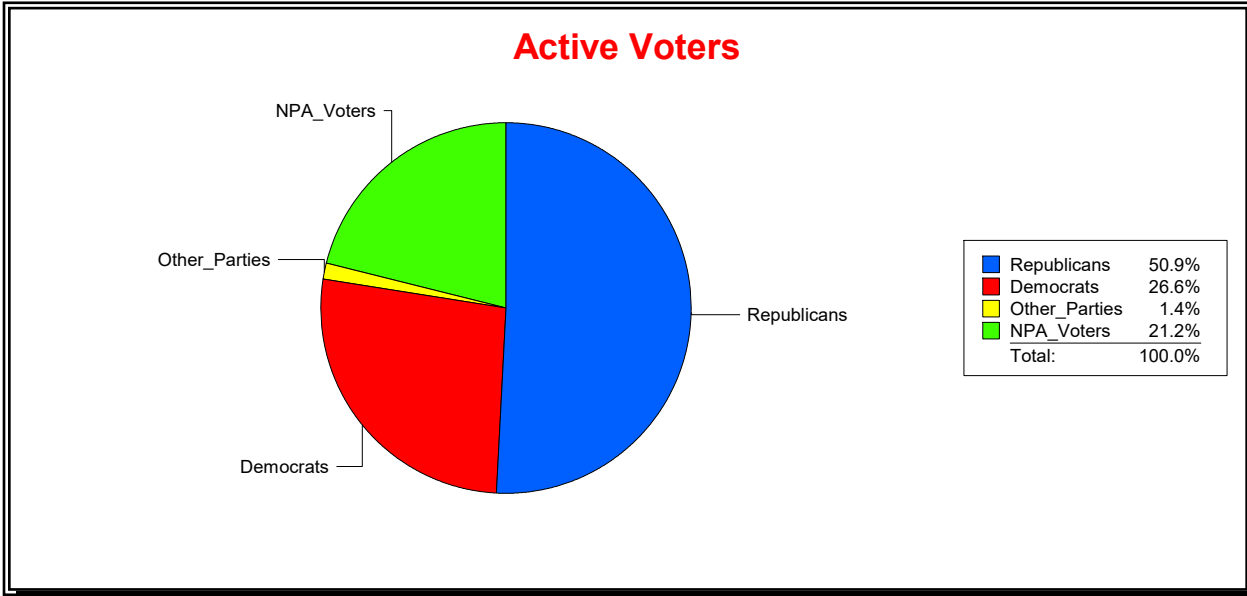

Vicky Oakes

Supervisor of Elections

St Johns County, FL

Date 9/2/2020

Time 08:45 AM

Graphs of District Registration

Active Registered Voters

Inactive Voters

District	Total	Dems	Reps	NonP	Other	Total	Dems	Reps	NonP	Other
County Commission - Dist 2	36,447	9,680	18,534	7,737	496	2,200	574	831	771	24