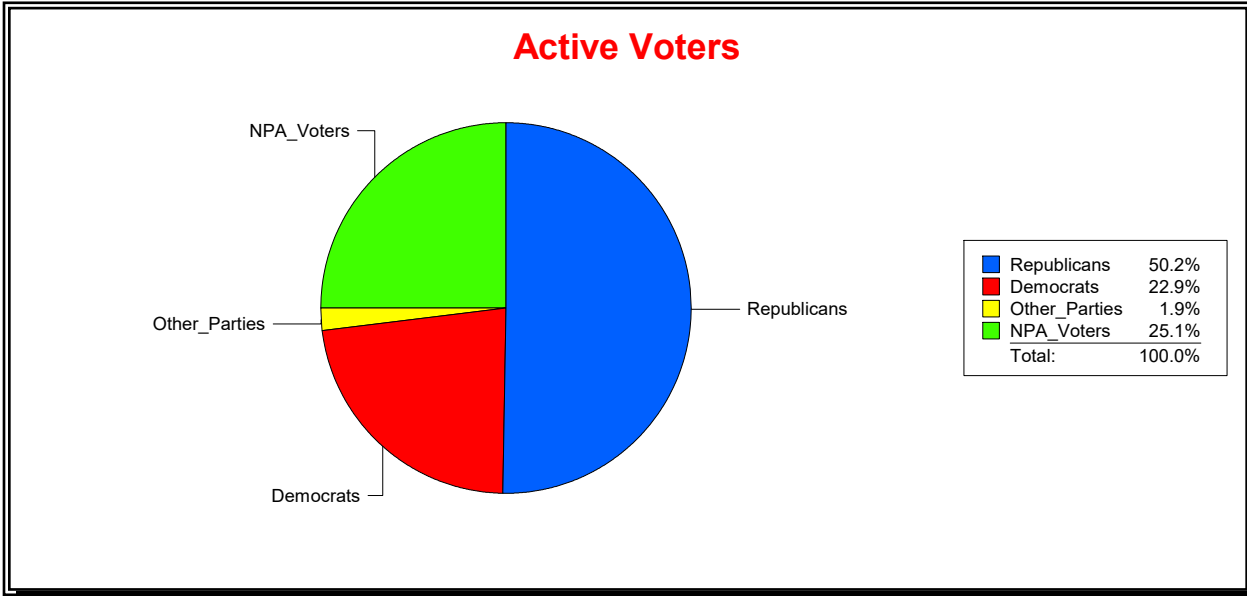

Vicky Oakes

Supervisor of Elections

St Johns County, FL

Date 9/2/2020

Time 08:45 AM

Graphs of District Registration

Active Registered Voters

Inactive Voters

District	Total	Dems	Reps	NonP	Other	Total	Dems	Reps	NonP	Other
Aberdeen Comm Dev Dist	3,200	732	1,605	802	61	181	36	82	61	2