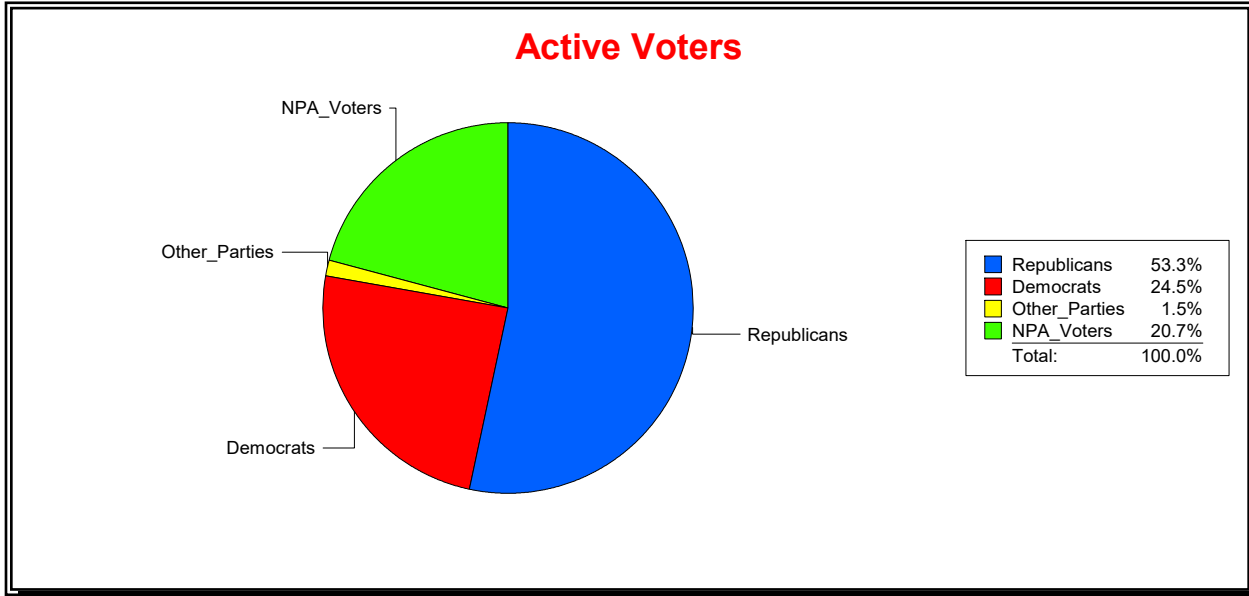

Vicky Oakes

Supervisor of Elections

St Johns County, FL

Date 9/2/2020

Time 08:45 AM

Graphs of District Registration

Active Registered Voters

Inactive Voters

District	Total	Dems	Reps	NonP	Other	Total	Dems	Reps	NonP	Other
US Congress - Dist 4	176,747	43,293	94,270	36,582	2,602	9,239	2,133	3,732	3,248	126