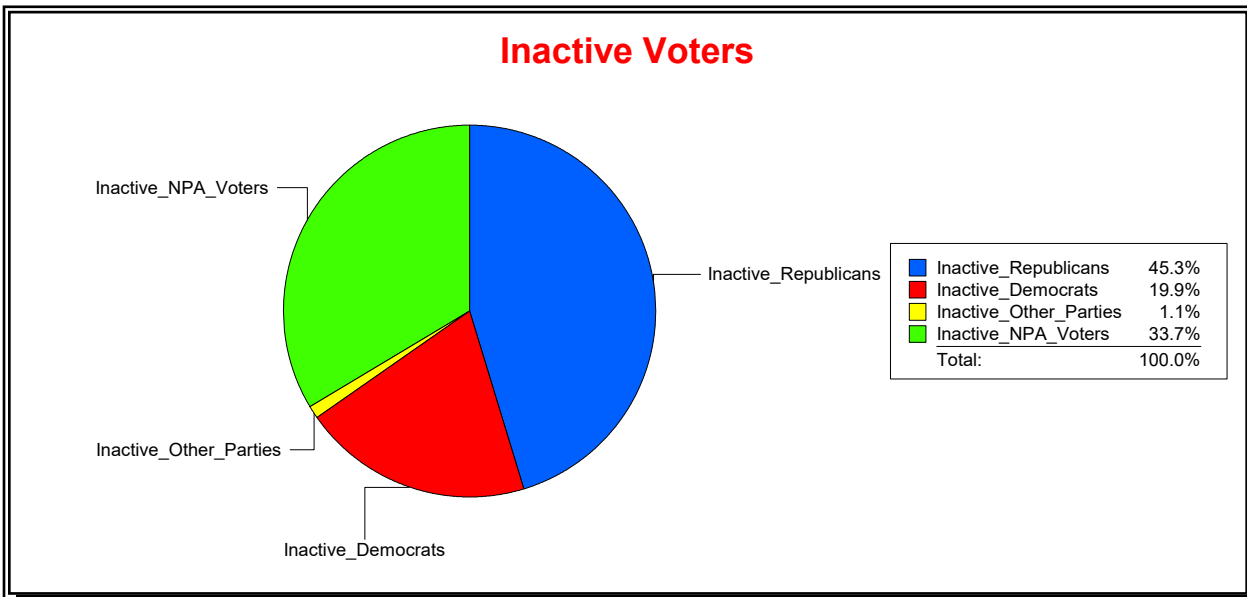

Vicky Oakes

Supervisor of Elections

St Johns County, FL

Date 9/2/2020

Time 08:45 AM

Graphs of District Registration

Active Registered Voters

Inactive Voters

District	Total	Dems	Reps	NonP	Other	Total	Dems	Reps	NonP	Other
Aberdeen Comm Dev Dist	3,200	732	1,605	802	61	181	36	82	61	2