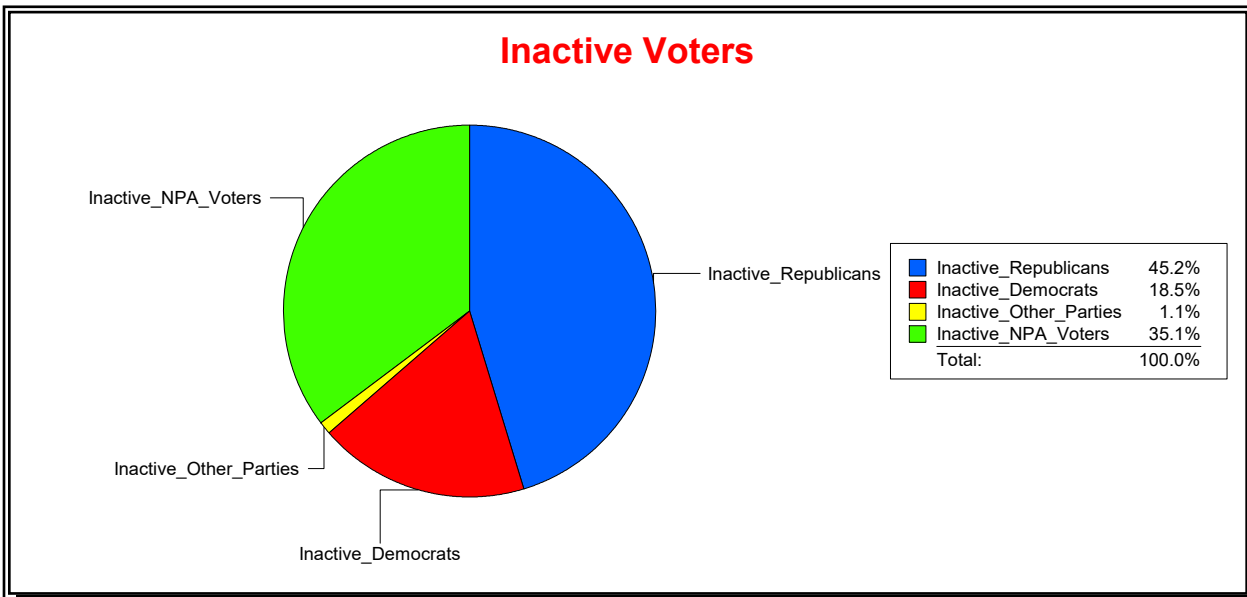

Vicky Oakes

Supervisor of Elections

St Johns County, FL

Date 9/2/2020

Time 08:45 AM

Graphs of District Registration

Active Registered Voters

Inactive Voters

District	Total	Dems	Reps	NonP	Other	Total	Dems	Reps	NonP	Other
County Commission - Dist 4	49,365	10,462	27,891	10,229	783	2,265	419	1,024	796	26