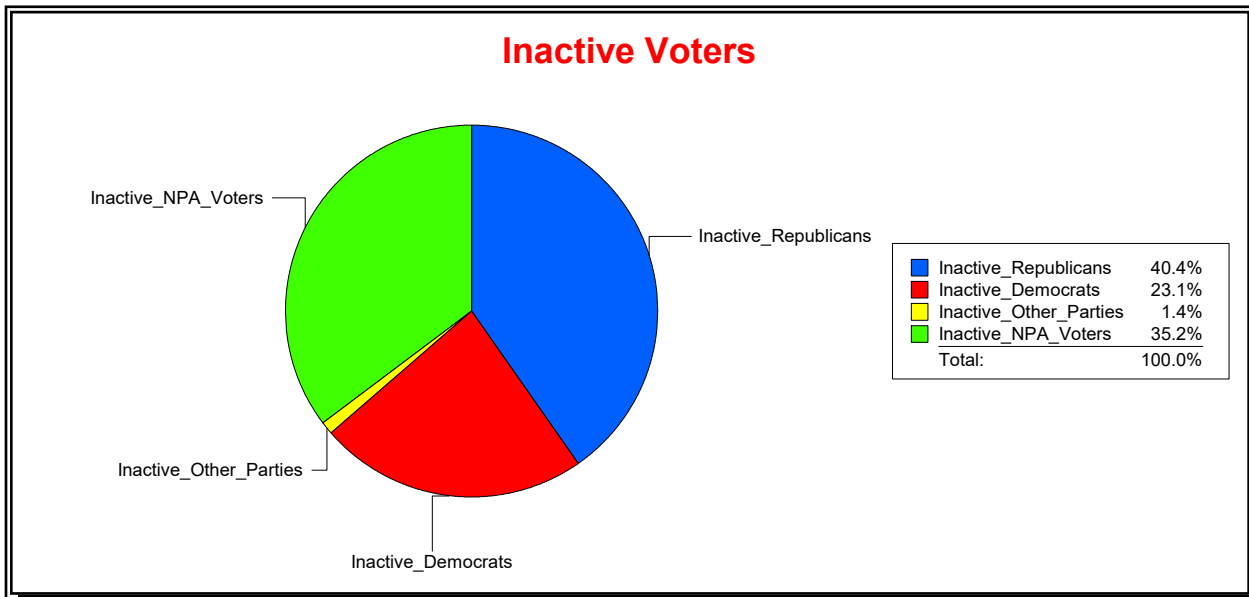

Vicky Oakes

Supervisor of Elections

St Johns County, FL

Date 9/2/2020

Time 08:45 AM

Graphs of District Registration

Active Registered Voters

Inactive Voters

District	Total	Dems	Reps	NonP	Other	Total	Dems	Reps	NonP	Other
US Congress - Dist 4	176,747	43,293	94,270	36,582	2,602	9,239	2,133	3,732	3,248	126