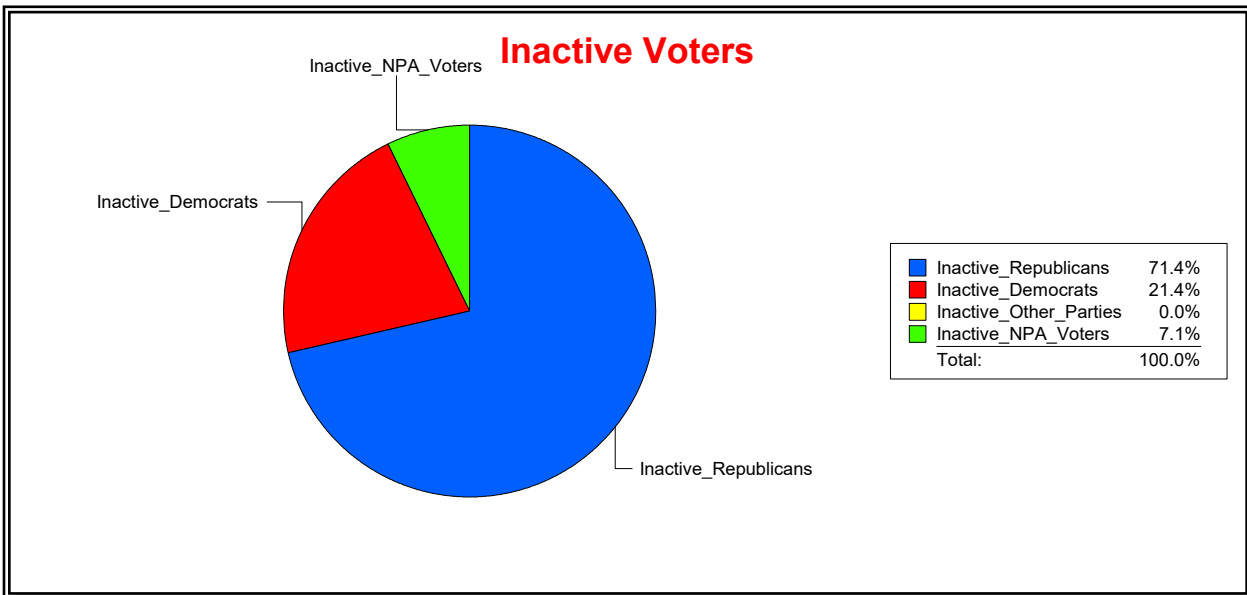

Vicky Oakes

Supervisor of Elections

St Johns County, FL

Date 9/2/2020

Time 08:45 AM

Graphs of District Registration

Active Registered Voters

Inactive Voters

District	Total	Dems	Reps	NonP	Other	Total	Dems	Reps	NonP	Other
	822	164	460	171	27	14	3	10	1	0