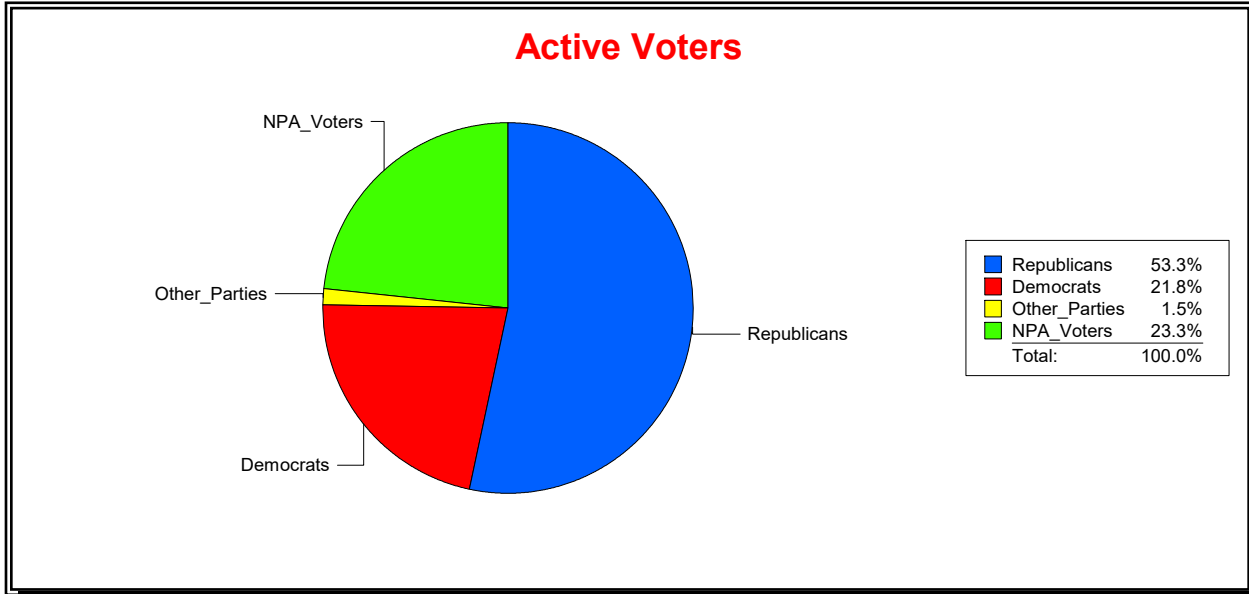

Vicky Oakes

Supervisor of Elections

St Johns County, FL

Date 9/2/2020

Time 08:45 AM

Graphs of District Registration

Active Registered Voters

Inactive Voters

District	Total	Dems	Reps	NonP	Other	Total	Dems	Reps	NonP	Other
Turnbull Creek Comm Dev Dist	2,121	463	1,131	495	32	119	29	54	35	1