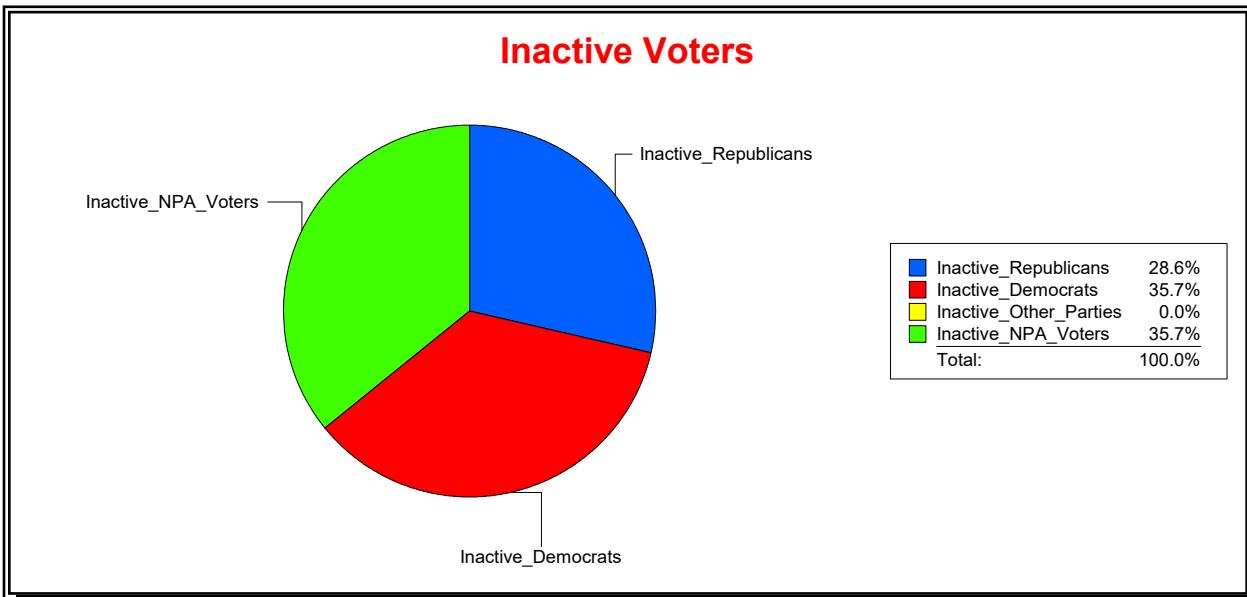

Vicky Oakes

Supervisor of Elections

St Johns County, FL

Date 9/2/2020

Time 08:45 AM

Graphs of District Registration

Active Registered Voters

Inactive Voters

District	Active Registered Voters					Inactive Voters				
	Total	Dems	Reps	NonP	Other	Total	Dems	Reps	NonP	Other
	1,362	294	758	276	34	14	5	4	5	0