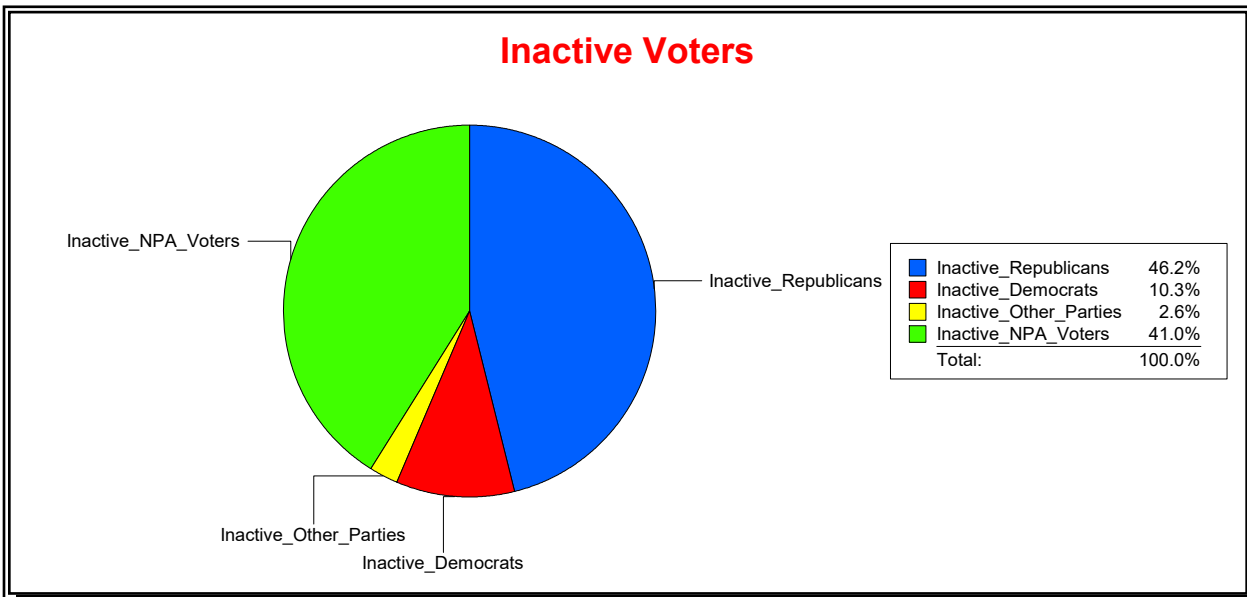

Supervisor of Elections

St Johns County, FL

Date 9/2/2020

Time 08:45 AM

Graphs of District Registration

Active Registered Voters

Inactive Voters

District	Total	Dems	Reps	NonP	Other	Total	Dems	Reps	NonP	Other
Glen St Johns Comm Dev Dist	1,012	219	526	254	13	39	4	18	16	1