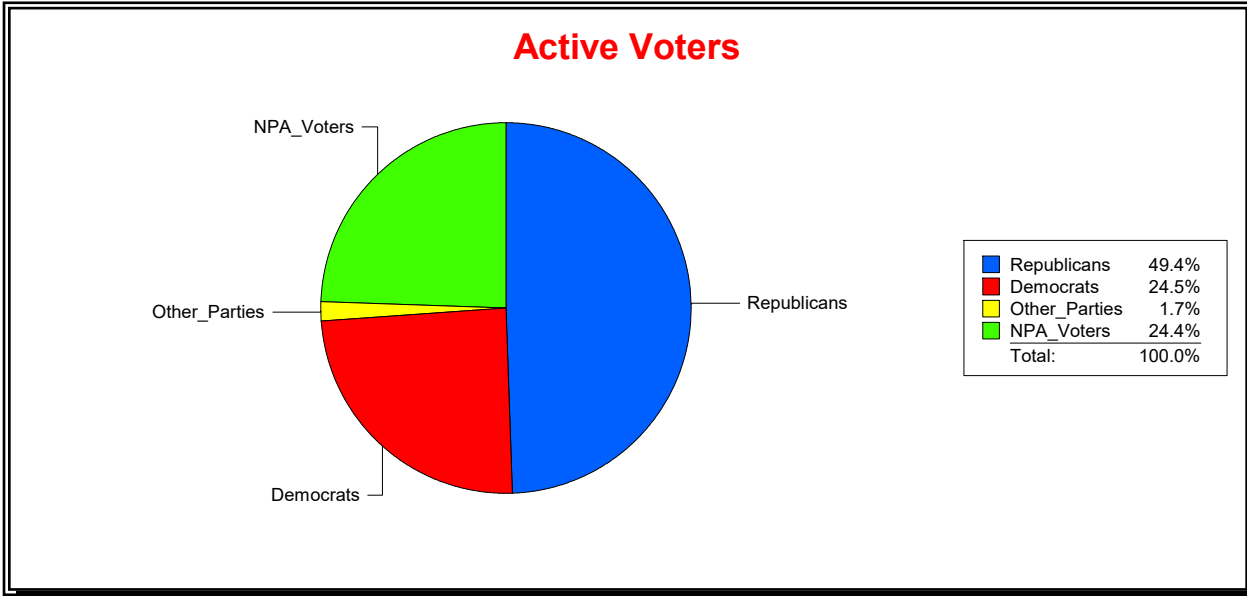

Vicky Oakes

Supervisor of Elections

St Johns County, FL

Date 9/2/2020

Time 08:45 AM

Graphs of District Registration

Active Registered Voters

Inactive Voters

District	Total	Dems	Reps	NonP	Other	Total	Dems	Reps	NonP	Other
World Commerce Comm Dev Dist	1,144	280	565	279	20	65	10	39	16	0