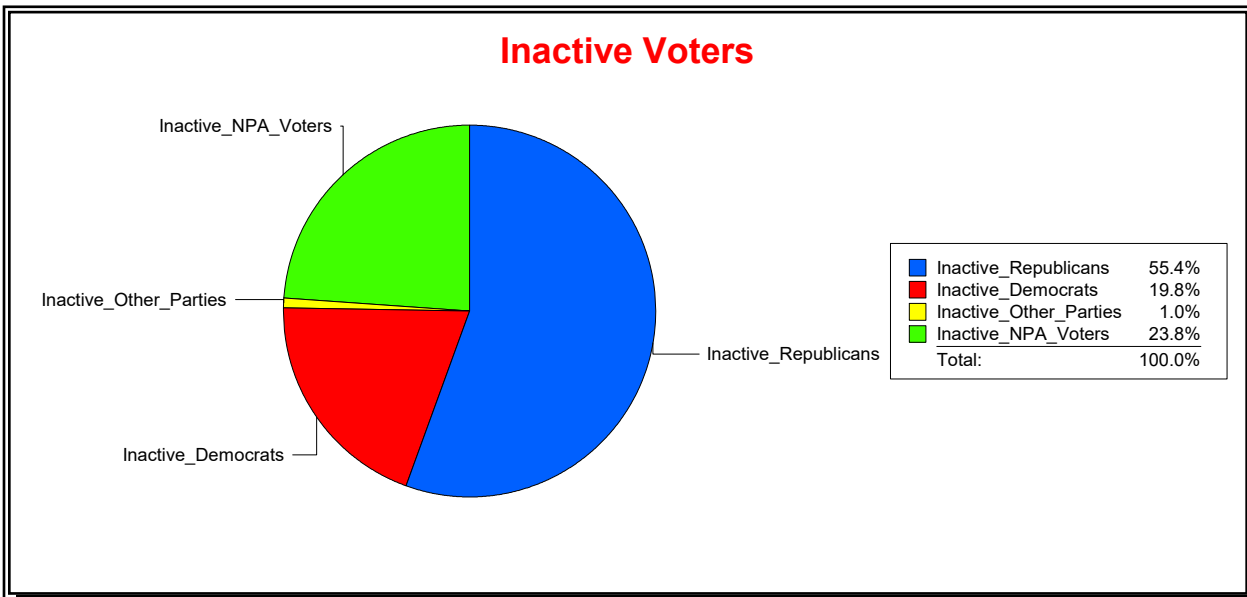

Vicky Oakes

Supervisor of Elections

St Johns County, FL

Date 9/2/2020

Time 08:45 AM

Graphs of District Registration

Active Registered Voters

Inactive Voters

District	Total	Dems	Reps	NonP	Other	Total	Dems	Reps	NonP	Other
Brandy Creek Comm Dev Dist	1,313	334	662	302	15	101	20	56	24	1