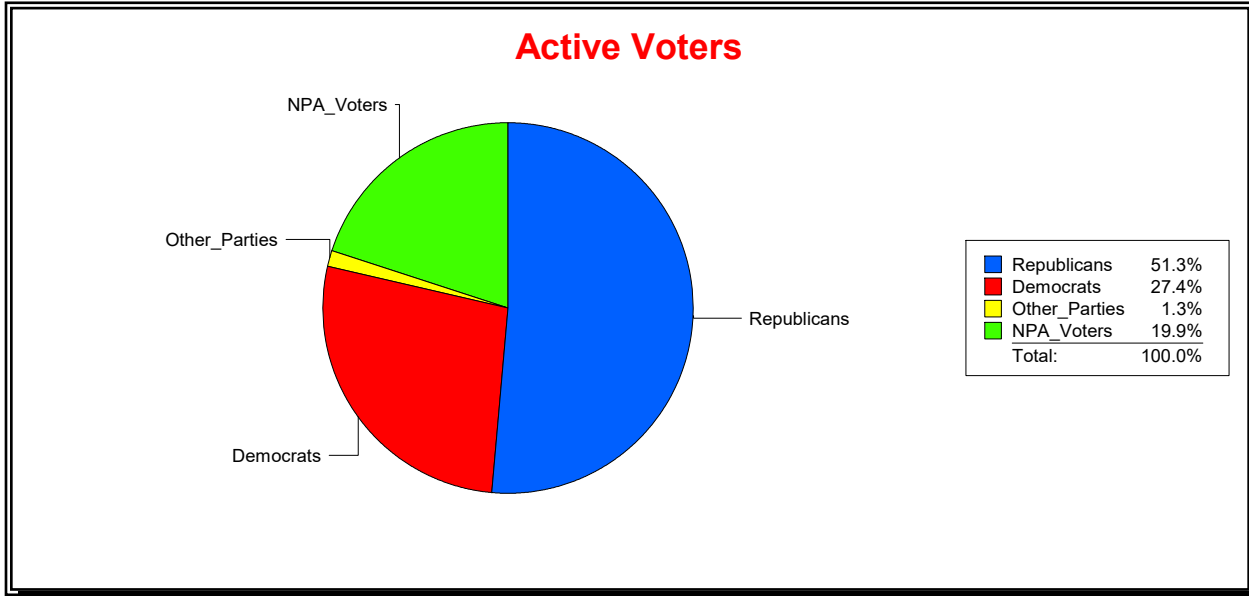

Time 08:45 AM

Graphs of District Registration

Active Registered Voters

Inactive Voters

District	Total	Dems	Reps	NonP	Other	Total	Dems	Reps	NonP	Other
US Congress - Dist 6	27,458	7,524	14,090	5,474	370	1,510	433	512	549	16