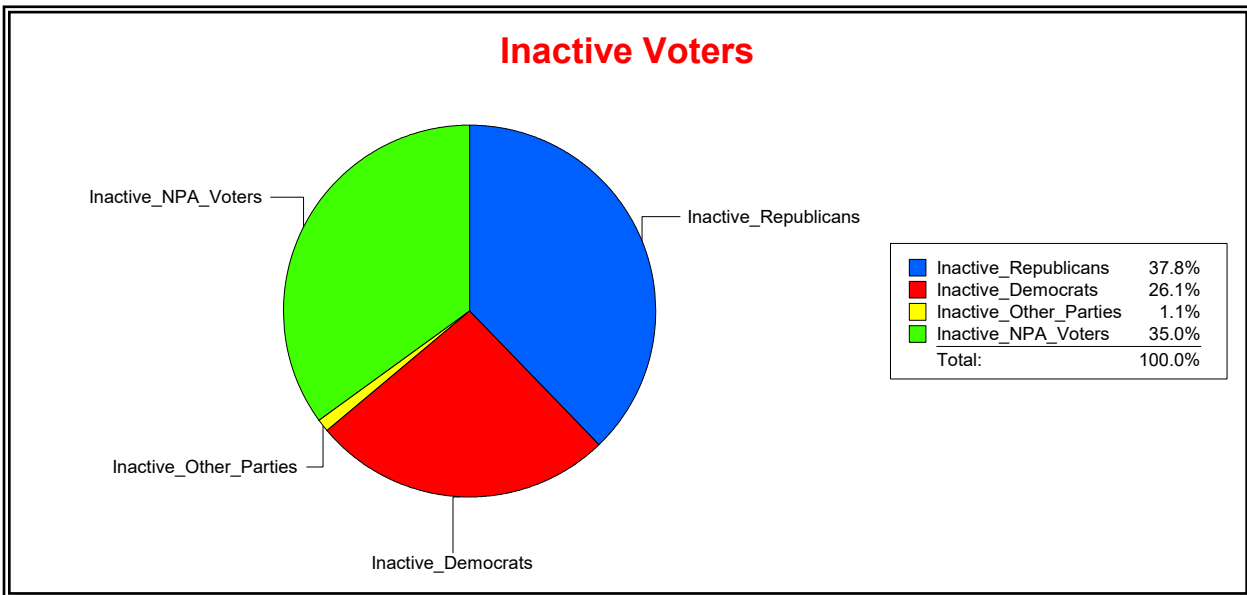

Vicky Oakes

Supervisor of Elections

St Johns County, FL

Date 9/2/2020

Time 08:45 AM

Graphs of District Registration

Active Registered Voters

Inactive Voters

District	Total	Dems	Reps	NonP	Other	Total	Dems	Reps	NonP	Other
School Board - Dist 2	36,447	9,680	18,534	7,737	496	2,200	574	831	771	24