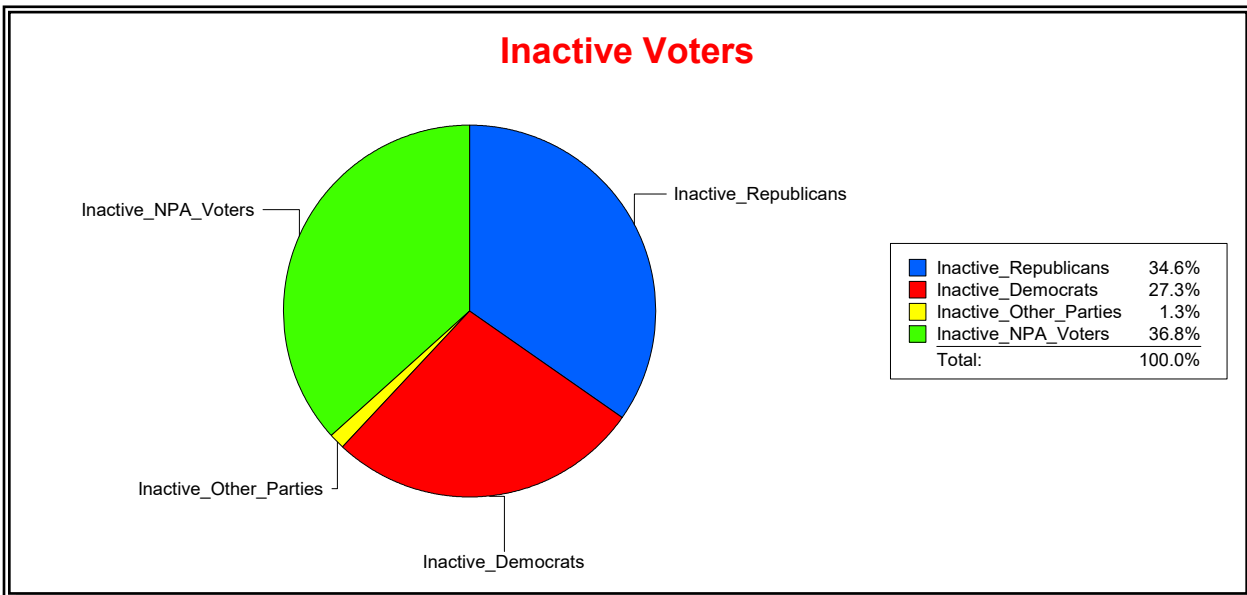

Vicky Oakes

Supervisor of Elections

St Johns County, FL

Date 9/2/2020

Time 08:45 AM

Graphs of District Registration

Active Registered Voters

Inactive Voters

District	Total	Dems	Reps	NonP	Other	Total	Dems	Reps	NonP	Other
County Commission - Dist 3	37,272	10,076	19,239	7,446	511	1,860	508	644	684	24