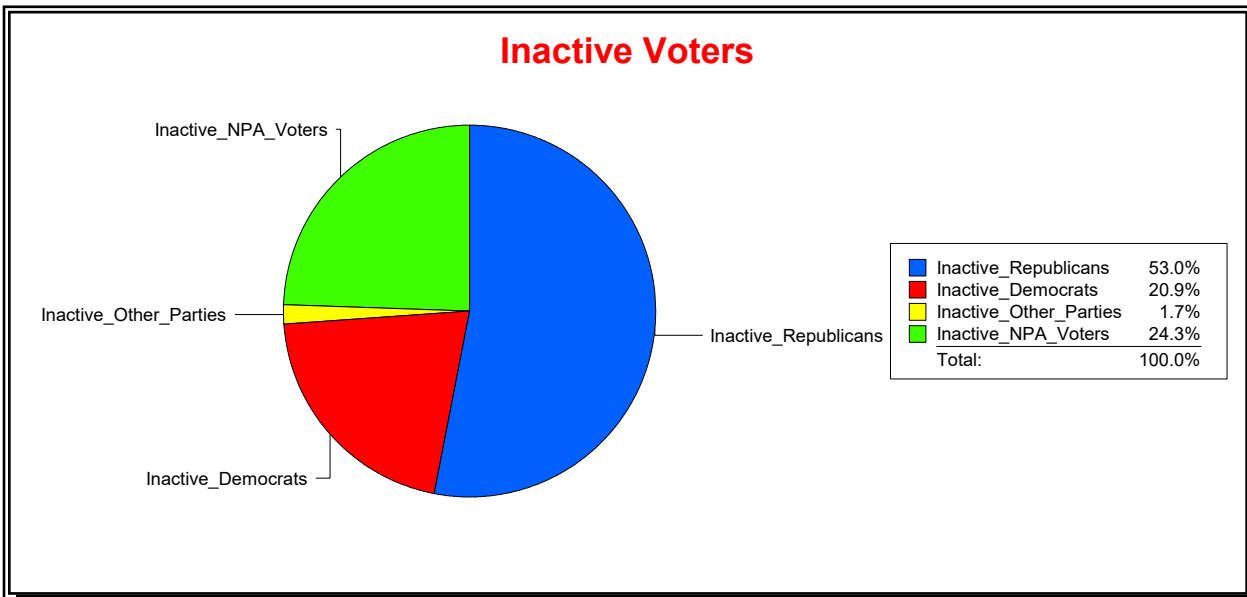

Vicky Oakes

Supervisor of Elections

St Johns County, FL

Date 9/2/2020

Time 08:45 AM

Graphs of District Registration

Active Registered Voters

Inactive Voters

District	Total	Dems	Reps	NonP	Other	Total	Dems	Reps	NonP	Other
Ponte Vedra MSD	3,362	597	2,192	529	44	115	24	61	28	2