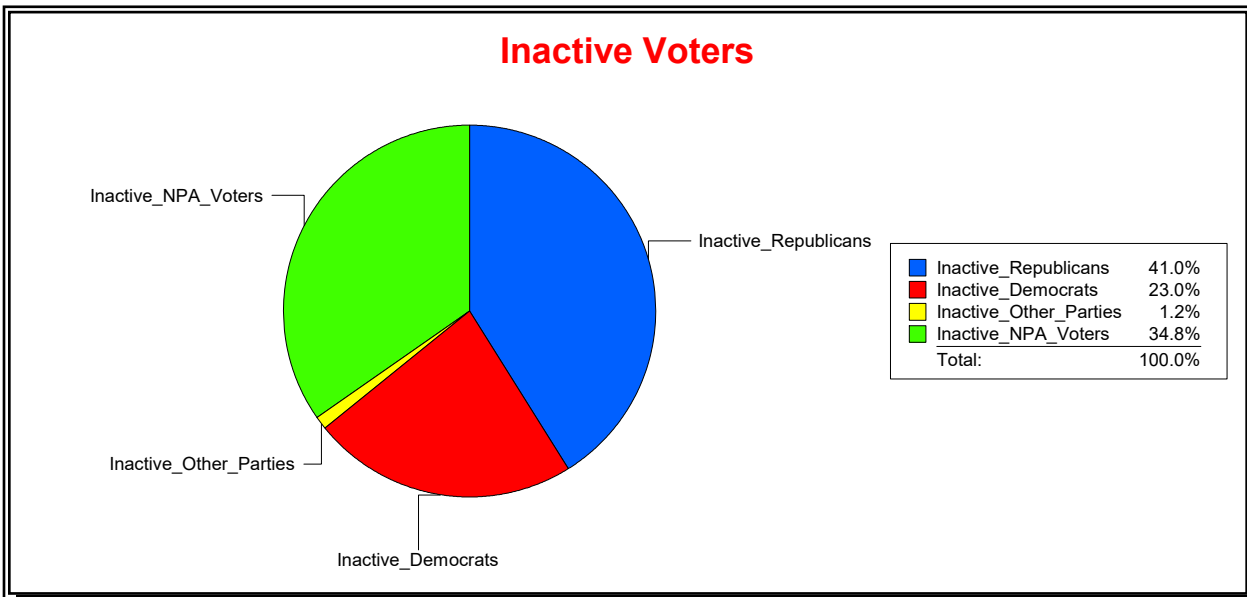

Vicky Oakes

Supervisor of Elections

St Johns County, FL

Date 9/2/2020

Time 08:45 AM

Graphs of District Registration

Active Registered Voters

Inactive Voters

District	Total	Dems	Reps	NonP	Other	Total	Dems	Reps	NonP	Other
St Johns County	187,649	44,962	101,419	38,589	2,679	9,204	2,119	3,775	3,202	108