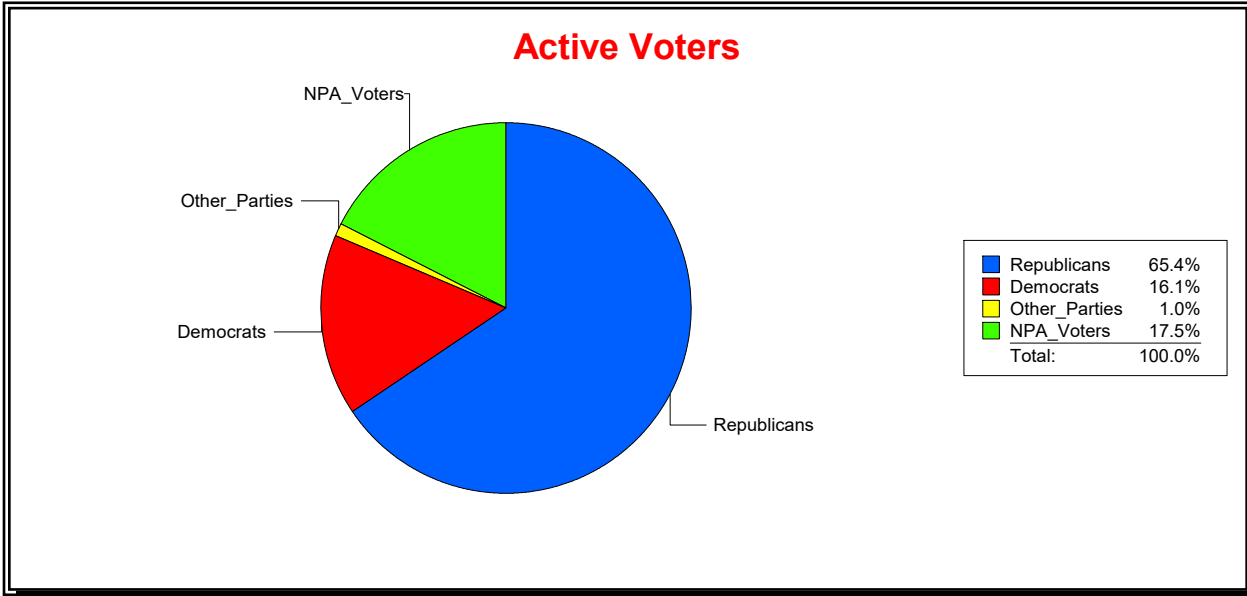

Vicky Oakes

Supervisor of Elections

St Johns County, FL

Date 9/2/2020

Time 08:45 AM

Graphs of District Registration

Active Registered Voters

Inactive Voters

District	Total	Dems	Reps	NonP	Other	Total	Dems	Reps	NonP	Other
Sampson Creek Comm Dev Dist	1,927	310	1,261	337	19	83	17	42	22	2