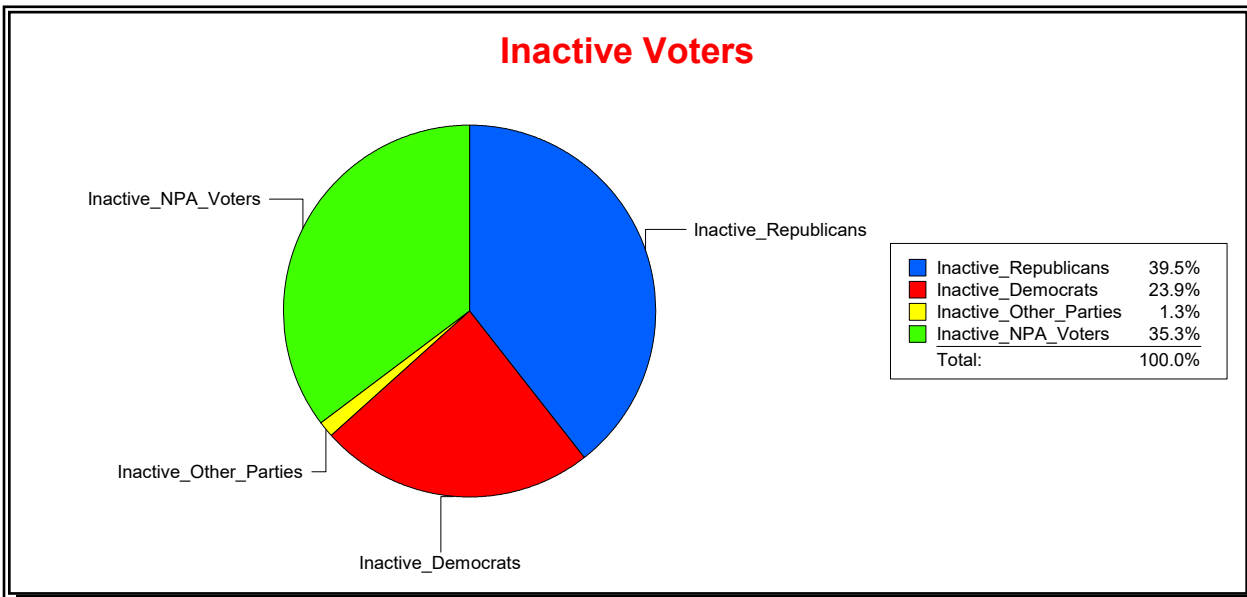

Vicky Oakes

Supervisor of Elections

St Johns County, FL

Date 9/2/2020

Time 08:45 AM

Graphs of District Registration

Active Registered Voters

Inactive Voters

District	Total	Dems	Reps	NonP	Other	Total	Dems	Reps	NonP	Other
State Senate - Dist 7	204,205	50,817	108,360	42,056	2,972	10,749	2,566	4,244	3,797	142