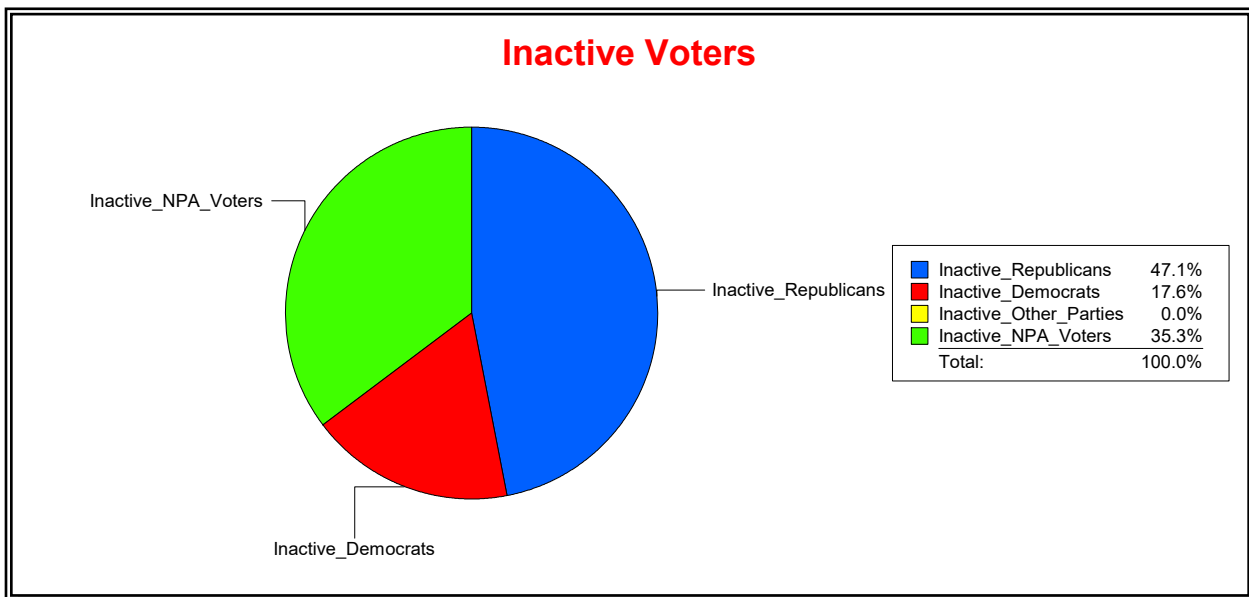

Vicky Oakes

Supervisor of Elections

St Johns County, FL

Date 9/2/2020

Time 08:45 AM

Graphs of District Registration

Active Registered Voters

Inactive Voters

District	Total	Dems	Reps	NonP	Other	Total	Dems	Reps	NonP	Other
Rivers Edge Comm Dev Dist	1,955	380	1,132	411	32	17	3	8	6	0