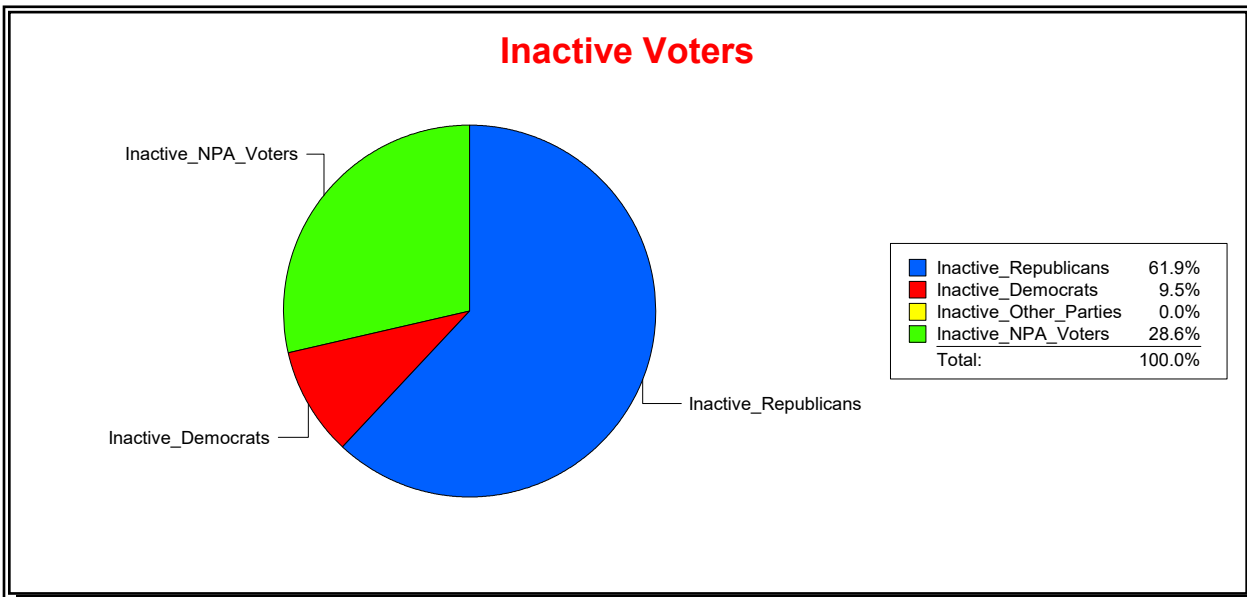

Supervisor of Elections

St Johns County, FL

Date 9/2/2020

Time 08:45 AM

Graphs of District Registration

Active Registered Voters

Inactive Voters

District	Total	Dems	Reps	NonP	Other	Total	Dems	Reps	NonP	Other
Sweetwater Creek Comm Dev Dist	1,426	361	783	262	20	21	2	13	6	0