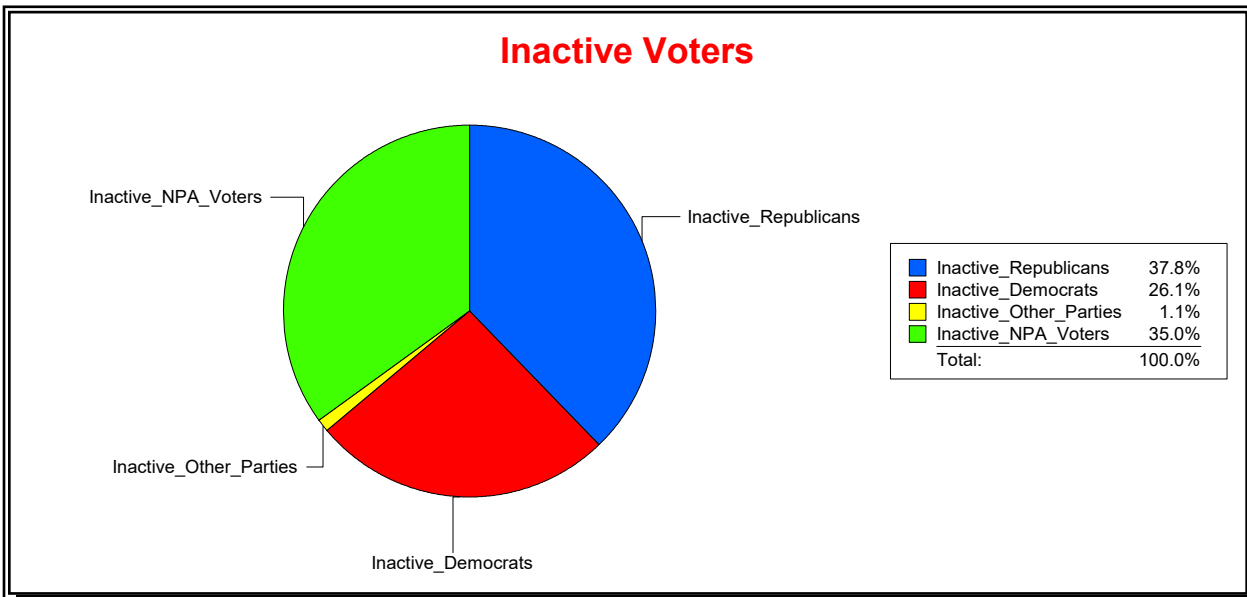

Vicky Oakes

Supervisor of Elections

St Johns County, FL

Date 9/2/2020

Time 08:45 AM

Graphs of District Registration

Active Registered Voters

Inactive Voters

District	Total	Dems	Reps	NonP	Other	Total	Dems	Reps	NonP	Other
County Commission - Dist 2	36,447	9,680	18,534	7,737	496	2,200	574	831	771	24