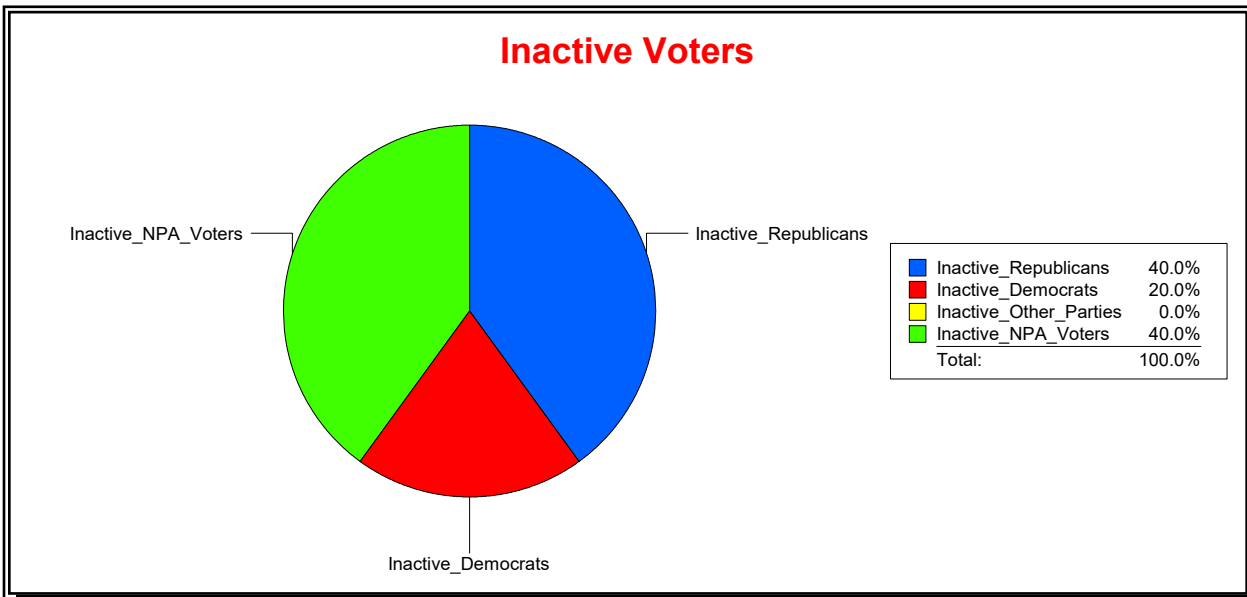

Vicky Oakes

Supervisor of Elections

St Johns County, FL

Date 9/2/2020

Time 08:45 AM

Graphs of District Registration

Active Registered Voters

Inactive Voters

District	Active Registered Voters					Inactive Voters				
	Total	Dems	Reps	NonP	Other	Total	Dems	Reps	NonP	Other
	457	104	259	85	9	5	1	2	2	0