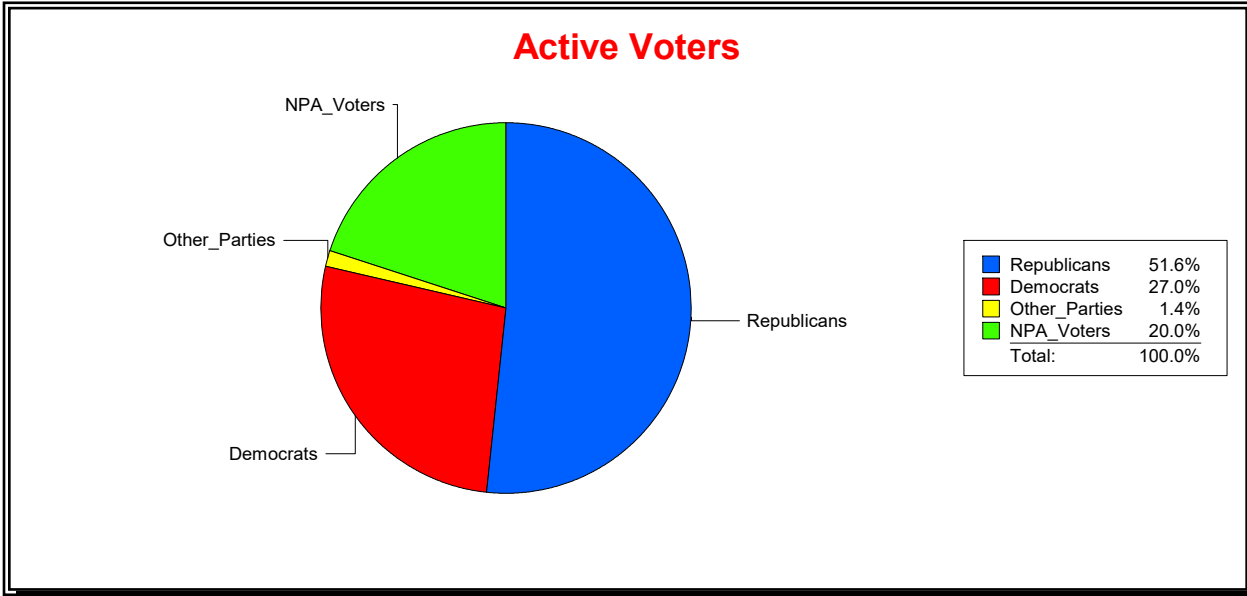

Vicky Oakes

Supervisor of Elections

St Johns County, FL

Date 9/2/2020

Time 08:45 AM

Graphs of District Registration

Active Registered Voters

Inactive Voters

District	Total	Dems	Reps	NonP	Other	Total	Dems	Reps	NonP	Other
School Board - Dist 3	37,272	10,076	19,239	7,446	511	1,860	508	644	684	24