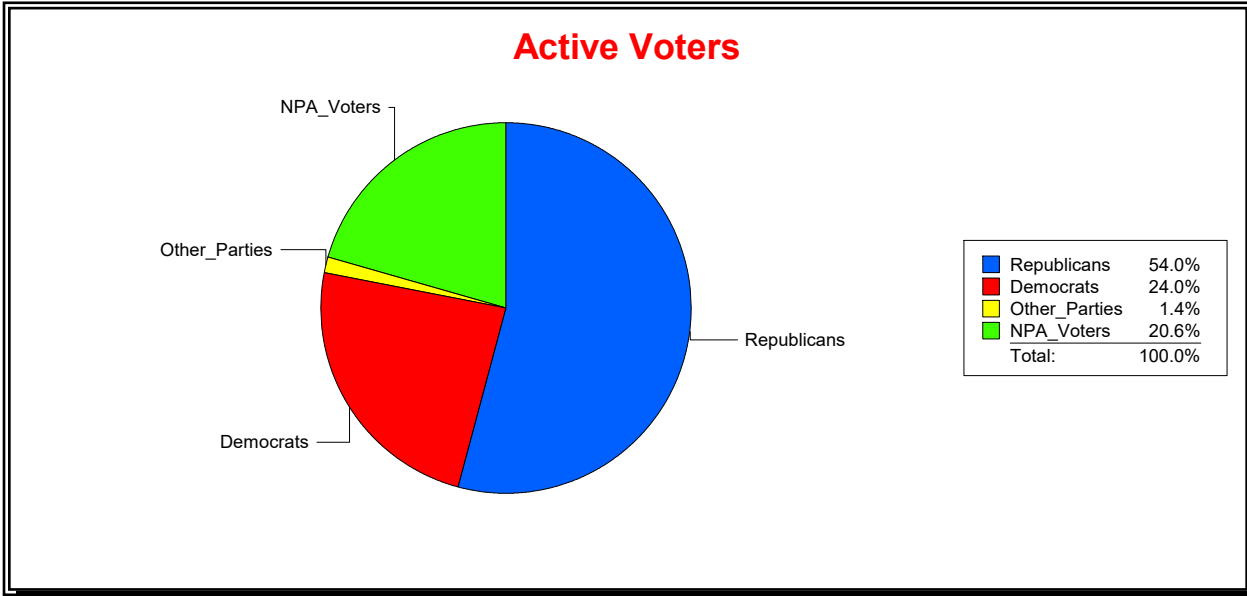

Vicky Oakes

Supervisor of Elections

St Johns County, FL

Date 9/2/2020

Time 08:45 AM

Graphs of District Registration

Active Registered Voters

Inactive Voters

District	Total	Dems	Reps	NonP	Other	Total	Dems	Reps	NonP	Other
St Johns County	187,649	44,962	101,419	38,589	2,679	9,204	2,119	3,775	3,202	108