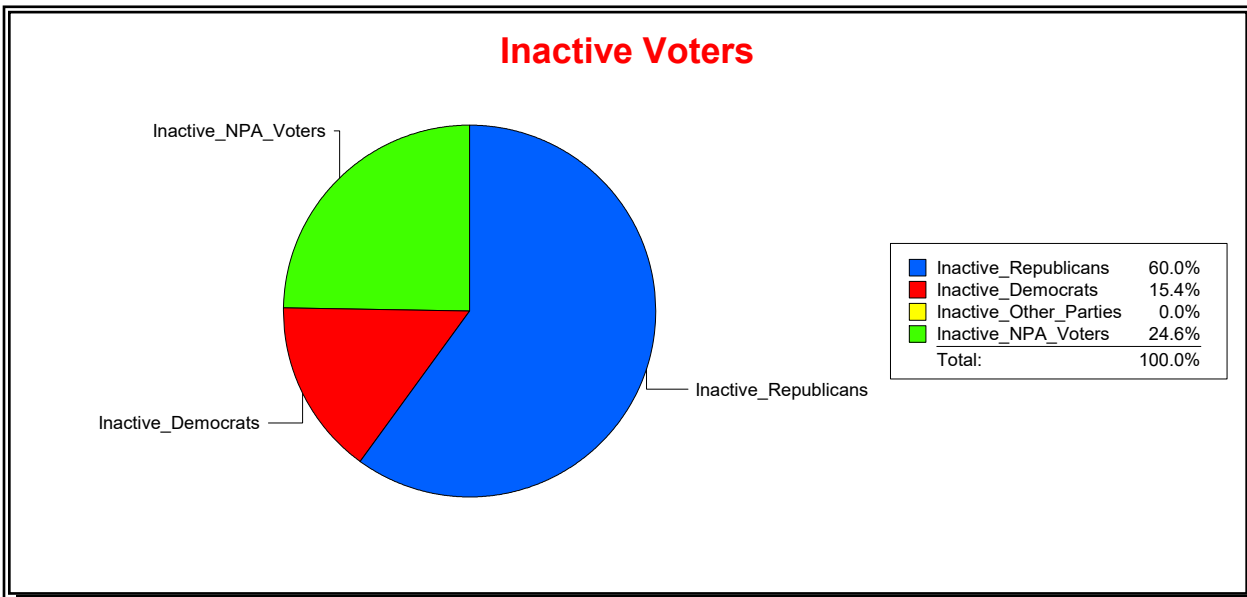

Vicky Oakes

Supervisor of Elections

St Johns County, FL

Date 9/2/2020

Time 08:45 AM

Graphs of District Registration

Active Registered Voters

Inactive Voters

District	Total	Dems	Reps	NonP	Other	Total	Dems	Reps	NonP	Other
World Commerce Comm Dev Dist	1,144	280	565	279	20	65	10	39	16	0