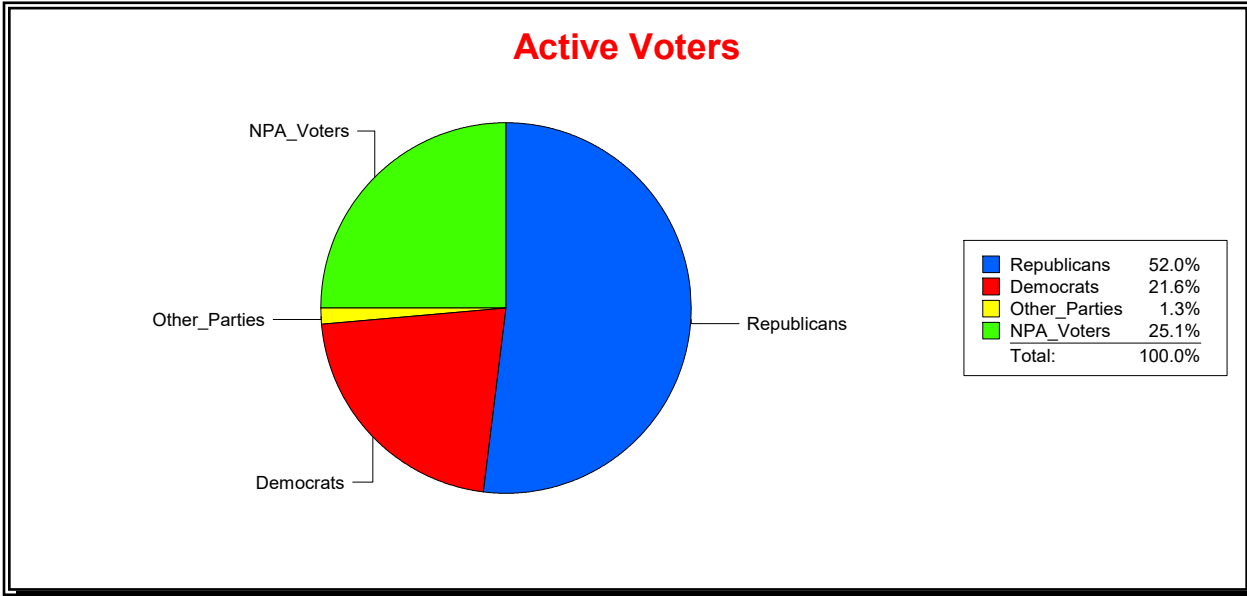

Supervisor of Elections

St Johns County, FL

Date 9/2/2020

Time 08:45 AM

Graphs of District Registration

Active Registered Voters

Inactive Voters

District	Total	Dems	Reps	NonP	Other	Total	Dems	Reps	NonP	Other
Glen St Johns Comm Dev Dist	1,012	219	526	254	13	39	4	18	16	1