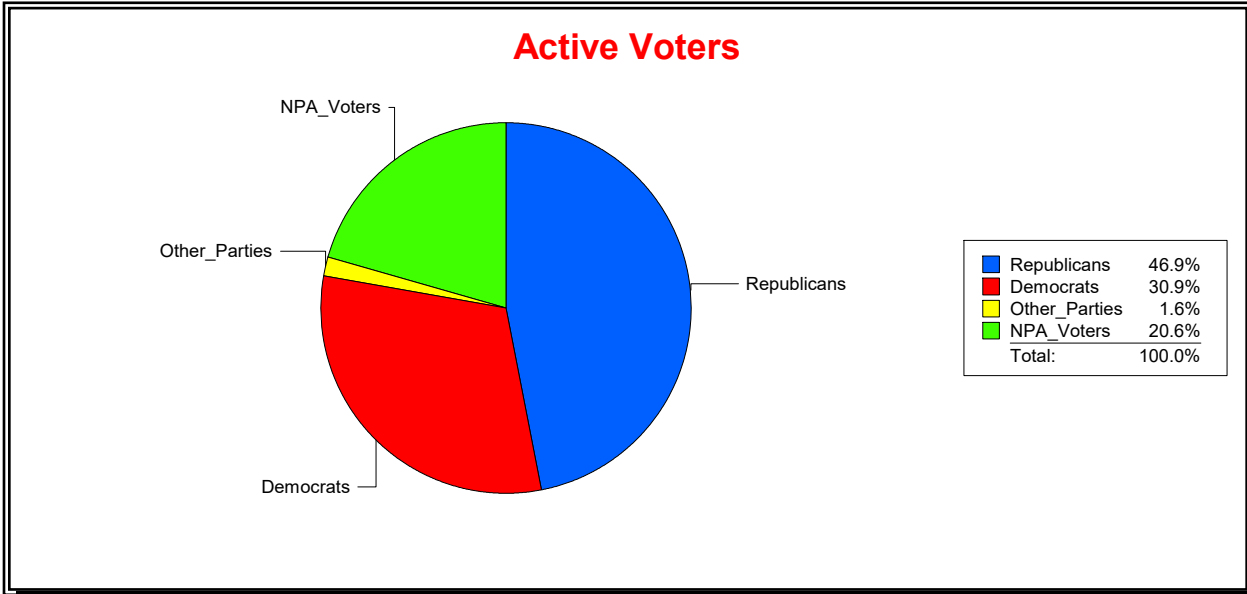

Vicky Oakes

Supervisor of Elections

St Johns County, FL

Date 9/2/2020

Time 08:45 AM

Graphs of District Registration

Active Registered Voters

Inactive Voters

District	Total	Dems	Reps	NonP	Other	Total	Dems	Reps	NonP	Other
School Board - Dist 5	35,360	10,923	16,596	7,272	569	2,600	694	868	987	51