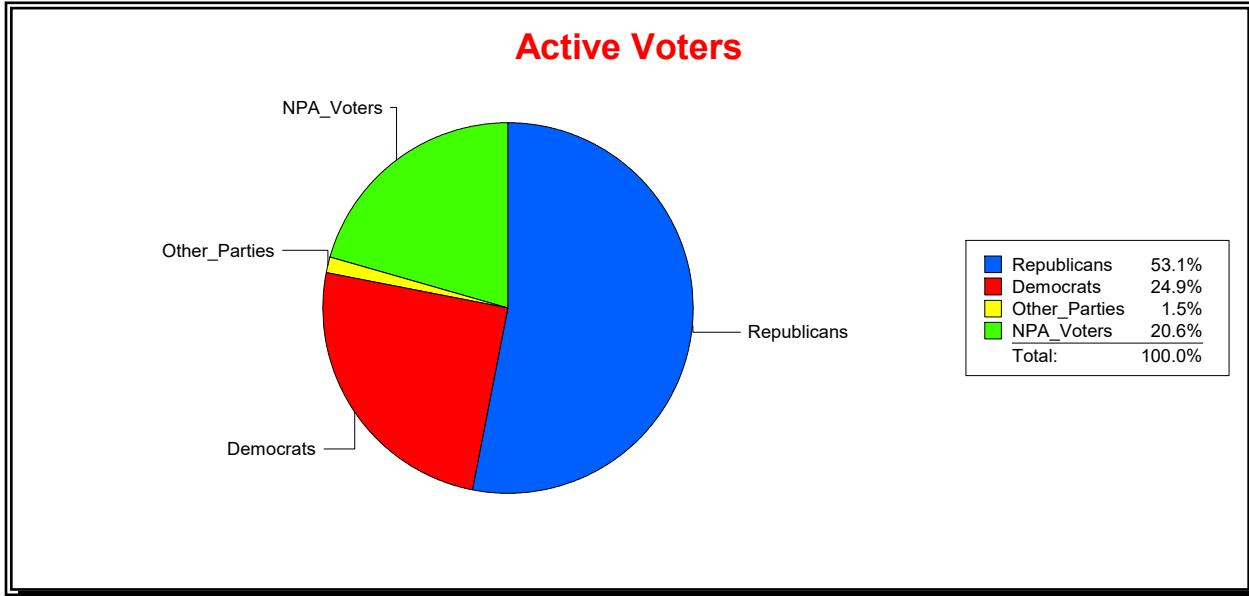

Vicky Oakes

Supervisor of Elections

St Johns County, FL

Date 9/2/2020

Time 08:45 AM

Graphs of District Registration

Active Registered Voters

Inactive Voters

District	Total	Dems	Reps	NonP	Other	Total	Dems	Reps	NonP	Other
St. Johns County	204,205	50,817	108,360	42,056	2,972	10,749	2,566	4,244	3,797	142