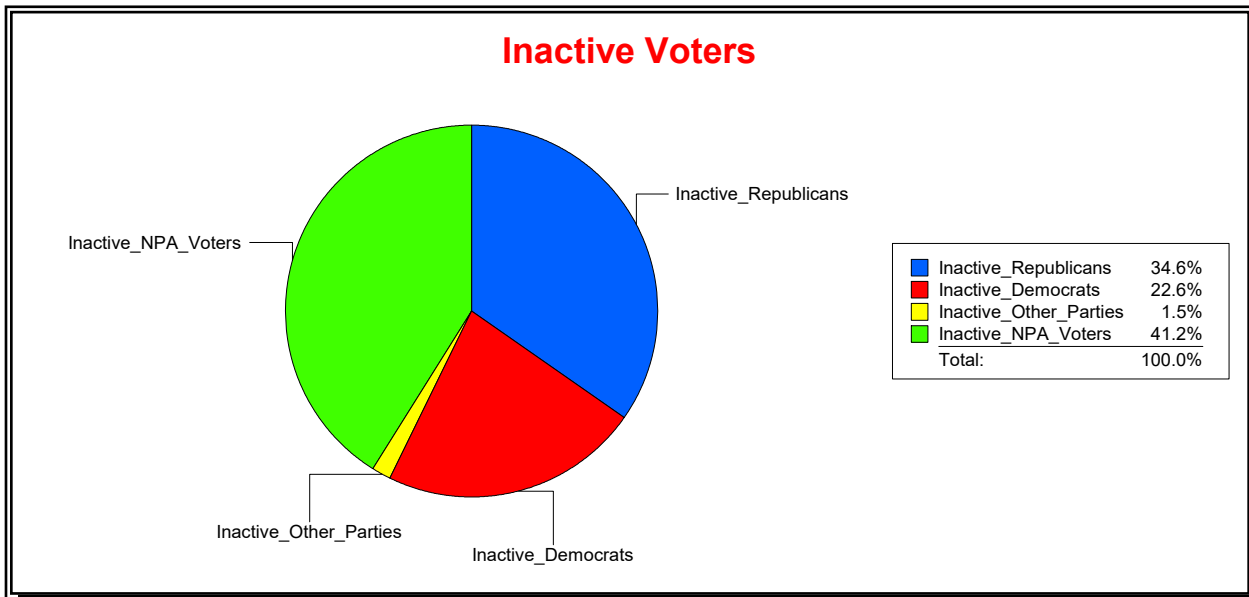

Vicky Oakes

Supervisor of Elections

St Johns County, FL

Date 9/2/2020

Time 08:45 AM

Graphs of District Registration

Active Registered Voters

Inactive Voters

District	Total	Dems	Reps	NonP	Other	Total	Dems	Reps	NonP	Other
St Augustine Beach	5,664	1,634	2,748	1,205	77	393	89	136	162	6