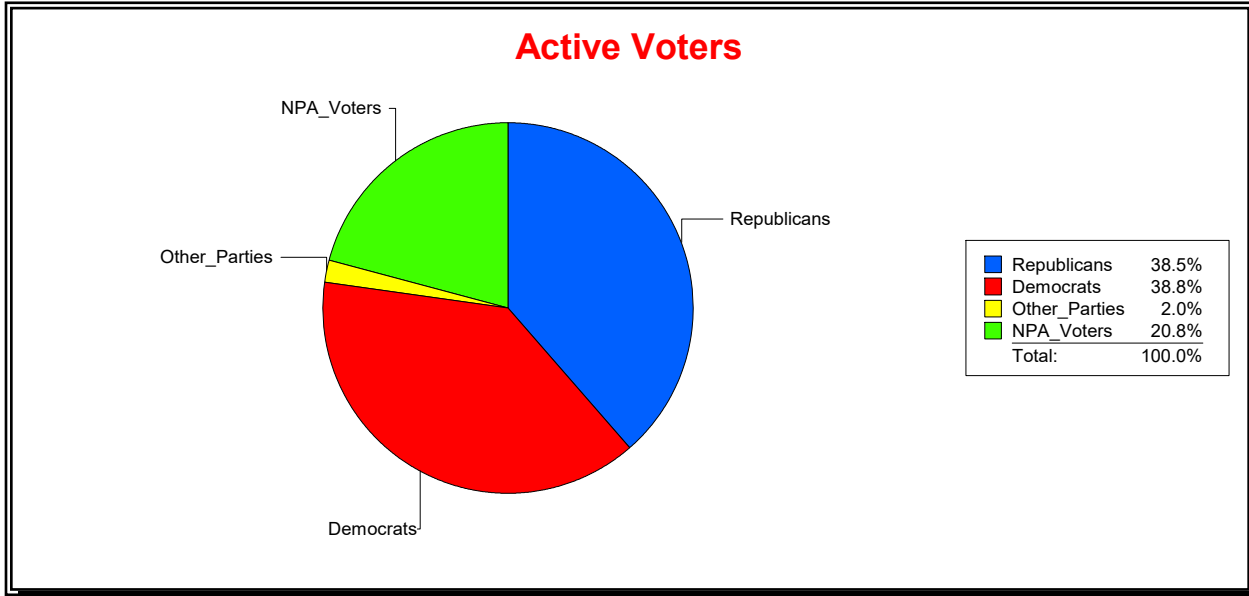

Vicky Oakes

Supervisor of Elections

St Johns County, FL

Date 9/2/2020

Time 08:45 AM

Graphs of District Registration

District	Active Registered Voters					Inactive Voters				
	Total	Dems	Reps	NonP	Other	Total	Dems	Reps	NonP	Other
St Augustine	10,892	4,221	4,193	2,262	216	1,152	358	333	433	28