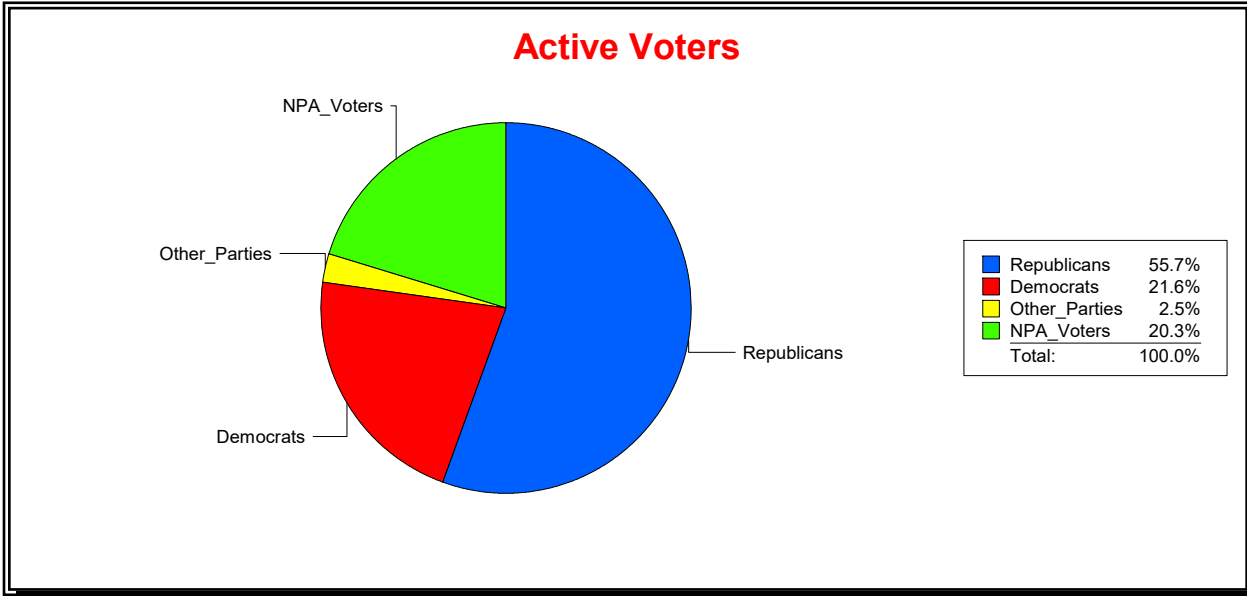

Vicky Oakes

Supervisor of Elections

St Johns County, FL

Date 9/2/2020

Time 08:45 AM

Graphs of District Registration

Active Registered Voters

Inactive Voters

District	Active Registered Voters					Inactive Voters				
	Total	Dems	Reps	NonP	Other	Total	Dems	Reps	NonP	Other
	1,362	294	758	276	34	14	5	4	5	0