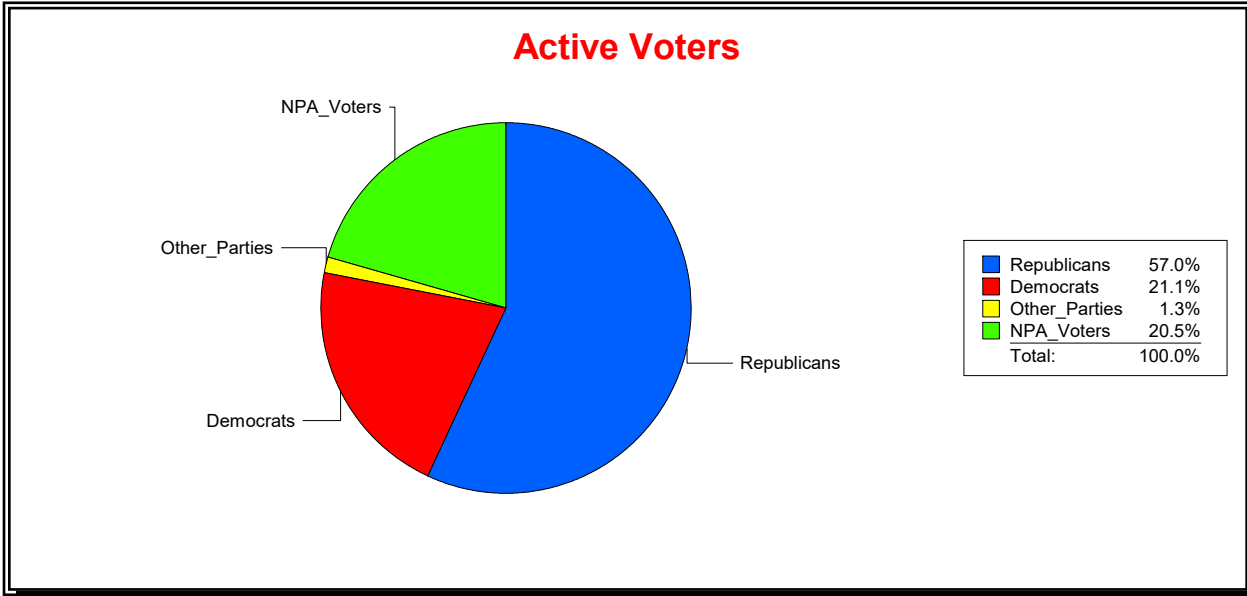

Vicky Oakes

Supervisor of Elections

St Johns County, FL

Date 9/2/2020

Time 08:45 AM

Graphs of District Registration

Active Registered Voters

Inactive Voters

District	Total	Dems	Reps	NonP	Other	Total	Dems	Reps	NonP	Other
School Board - Dist 1	45,761	9,676	26,100	9,372	613	1,824	371	877	559	17