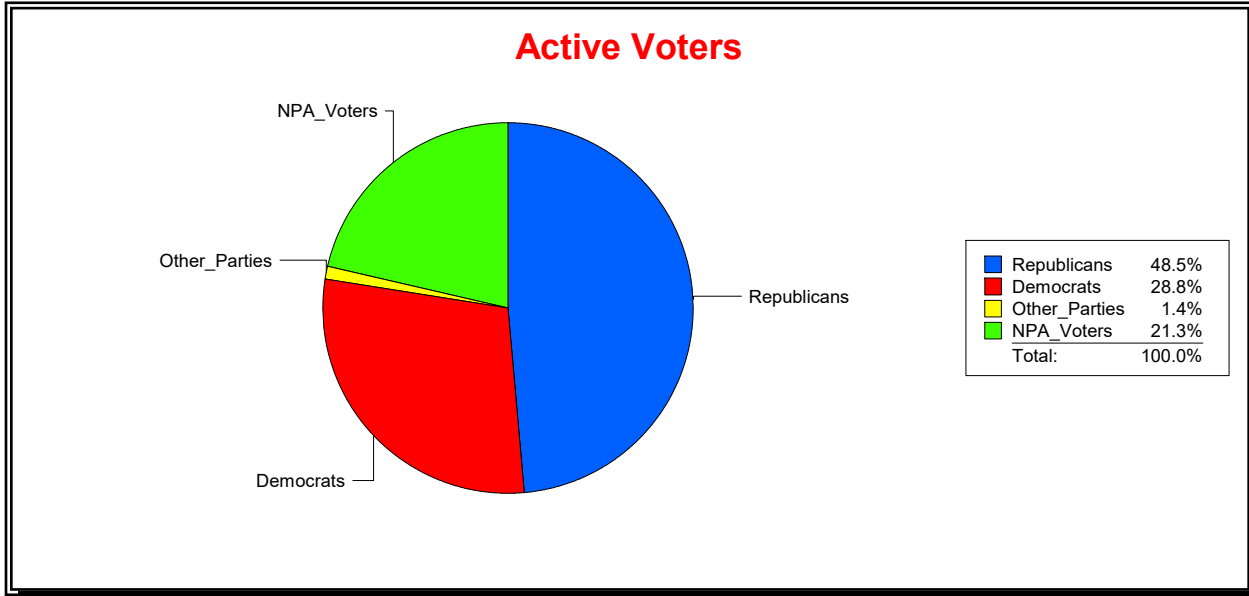

Vicky Oakes

Supervisor of Elections

St Johns County, FL

Date 9/2/2020

Time 08:45 AM

Graphs of District Registration

Active Registered Voters

Inactive Voters

District	Total	Dems	Reps	NonP	Other	Total	Dems	Reps	NonP	Other
St Augustine Beach	5,664	1,634	2,748	1,205	77	393	89	136	162	6