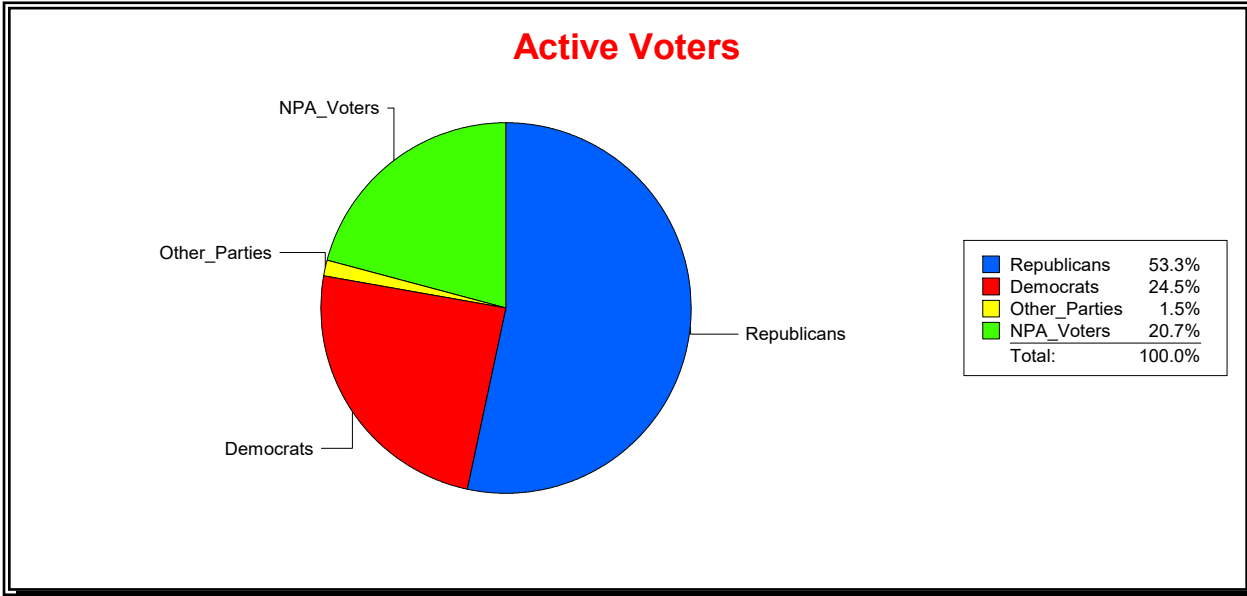

Graphs of District Registration

Active Registered Voters

Inactive Voters

District	Total	Dems	Reps	NonP	Other	Total	Dems	Reps	NonP	Other
State Representative - Dist 17	173,041	42,356	92,260	35,867	2,558	9,082	2,088	3,689	3,181	124