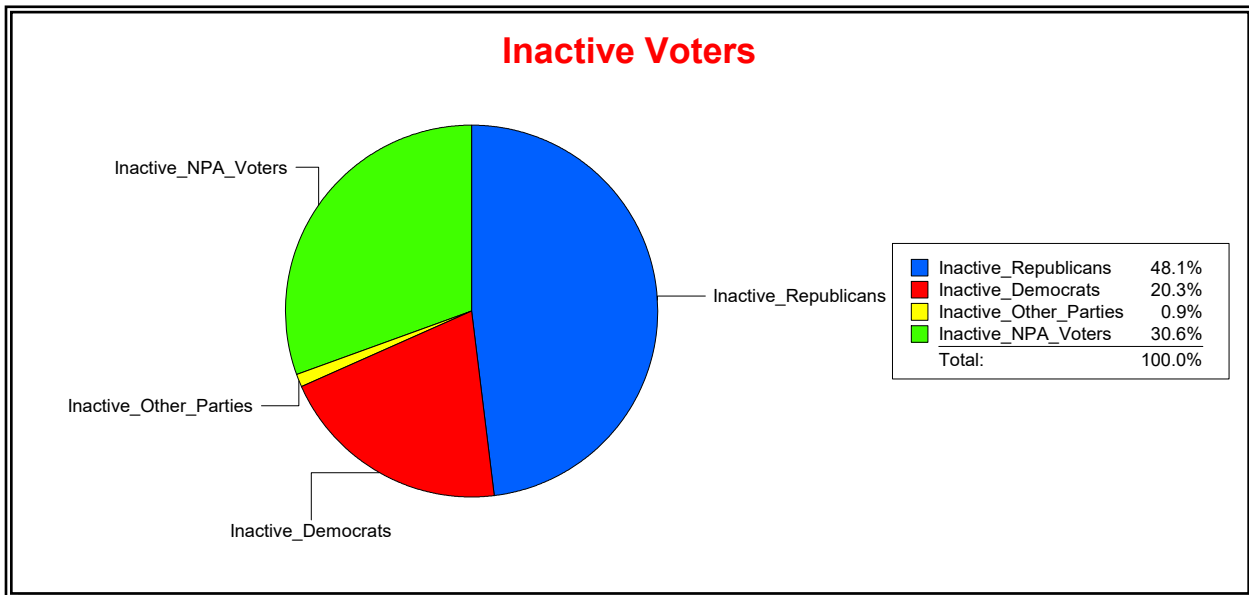

District	Total	Dems	Reps	NonP	Other	Total	Dems	Reps	NonP	Other
St. Johns County	204,205	50,817	108,360	42,056	2,972	10,749	2,566	4,244	3,797	142

Vicky Oakes

Supervisor of Elections

St Johns County, FL

Date 9/2/2020

Time 08:45 AM

Graphs of District Registration

Active Registered Voters

Inactive Voters

District	Total	Dems	Reps	NonP	Other	Total	Dems	Reps	NonP	Other
County Commission - Dist 1	45,761	9,676	26,100	9,372	613	1,824	371	877	559	17