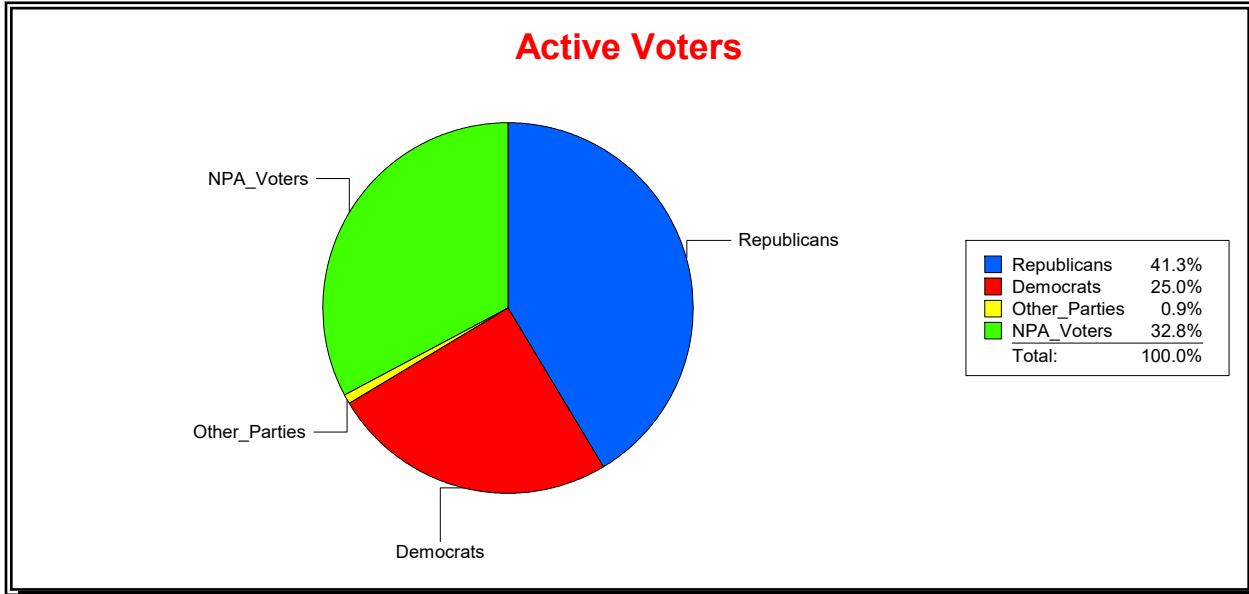

Vicky Oakes

Supervisor of Elections

St Johns County, FL

Date 9/2/2020

Time 08:45 AM

Graphs of District Registration

Active Registered Voters

Inactive Voters

District	Active Registered Voters					Inactive Voters				
	Total	Dems	Reps	NonP	Other	Total	Dems	Reps	NonP	Other
	668	167	276	219	6	6	2	1	3	0