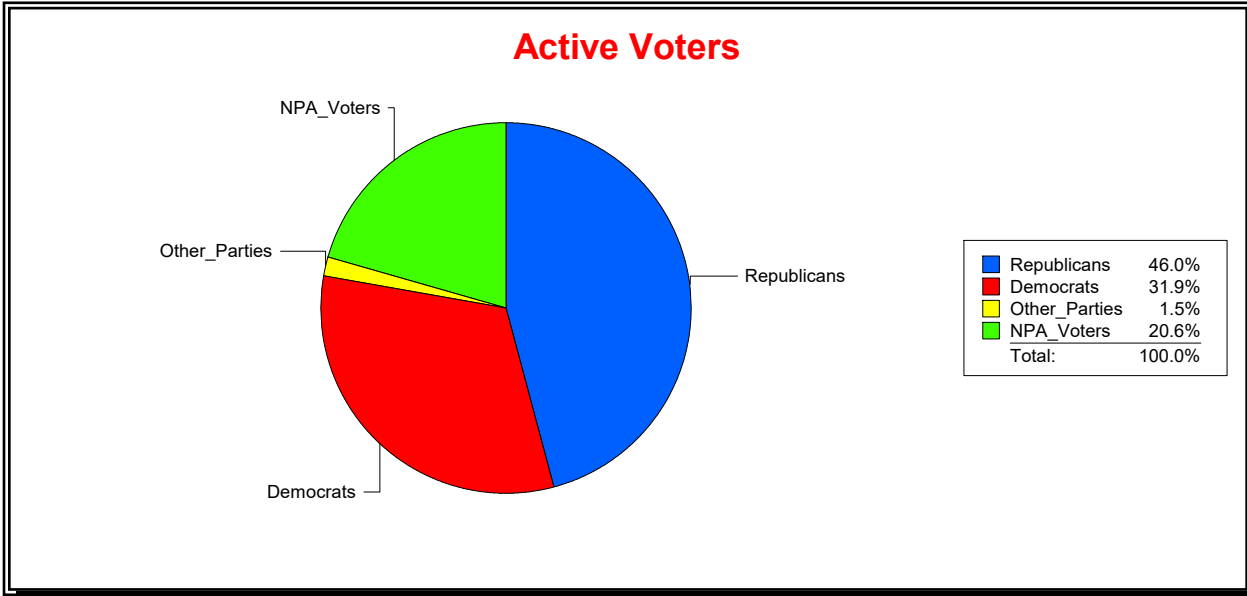

Vicky Oakes

Supervisor of Elections

St Johns County, FL

Date 9/2/2020

Time 08:45 AM

Graphs of District Registration

Active Registered Voters

Inactive Voters

District	Total	Dems	Reps	NonP	Other	Total	Dems	Reps	NonP	Other
Port Waterway & Beach	55,013	17,560	25,285	11,339	829	3,911	1,103	1,245	1,491	72