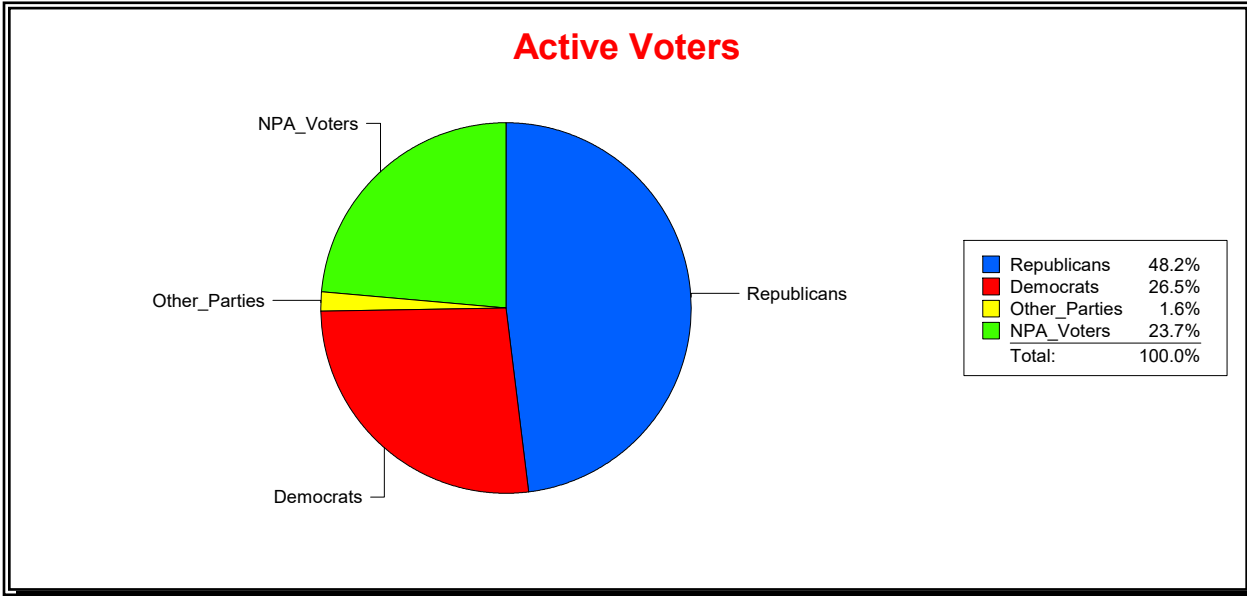

Vicky Oakes

Supervisor of Elections

St Johns County, FL

Date 9/2/2020

Time 08:45 AM

Graphs of District Registration

Active Registered Voters

Inactive Voters

District	Total	Dems	Reps	NonP	Other	Total	Dems	Reps	NonP	Other
Heritage Landing Comm Dev Dist	2,577	684	1,241	612	40	216	48	86	78	4