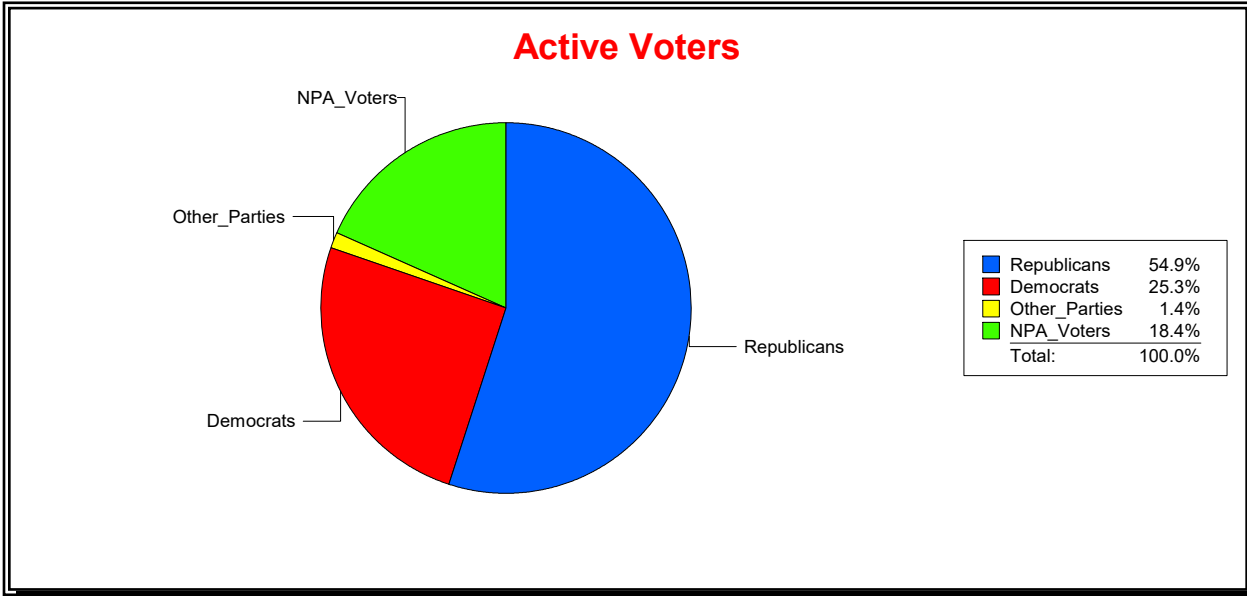

Supervisor of Elections

St Johns County, FL

Date 9/2/2020

Time 08:45 AM

Graphs of District Registration

Active Registered Voters

Inactive Voters

District	Total	Dems	Reps	NonP	Other	Total	Dems	Reps	NonP	Other
Sweetwater Creek Comm Dev Dist	1,426	361	783	262	20	21	2	13	6	0