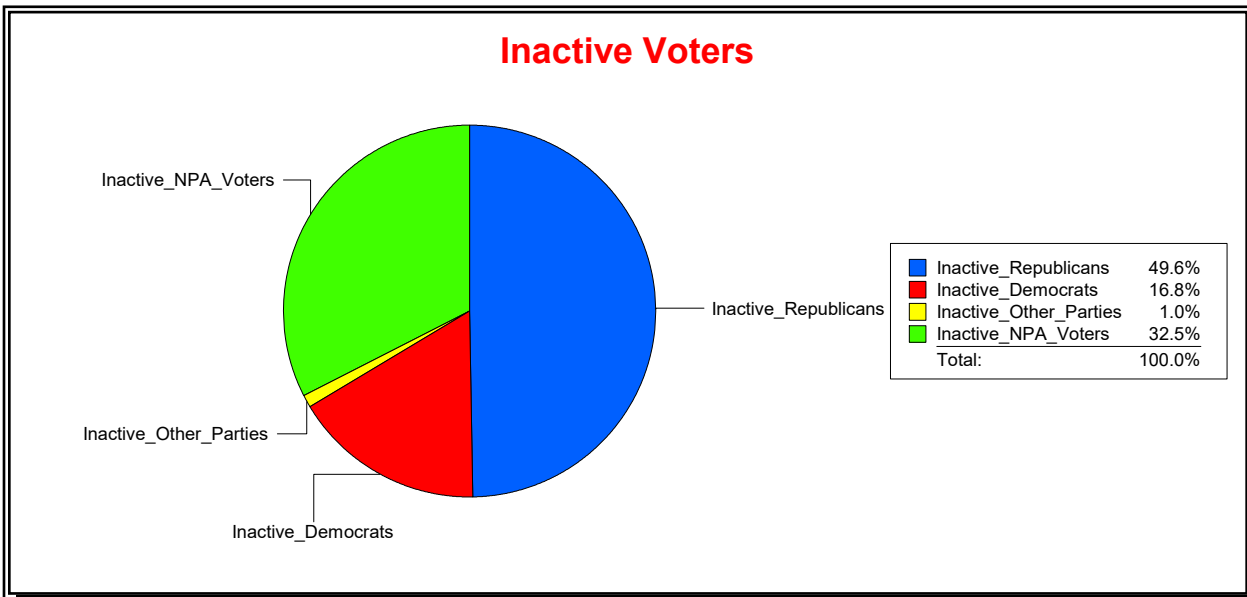

Vicky Oakes

Supervisor of Elections

St Johns County, FL

Date 9/2/2020

Time 08:45 AM

Graphs of District Registration

Active Registered Voters

Inactive Voters

District	Total	Dems	Reps	NonP	Other	Total	Dems	Reps	NonP	Other
Tolomato Comm Dev Dist	13,099	3,000	6,900	2,932	267	381	64	189	124	4