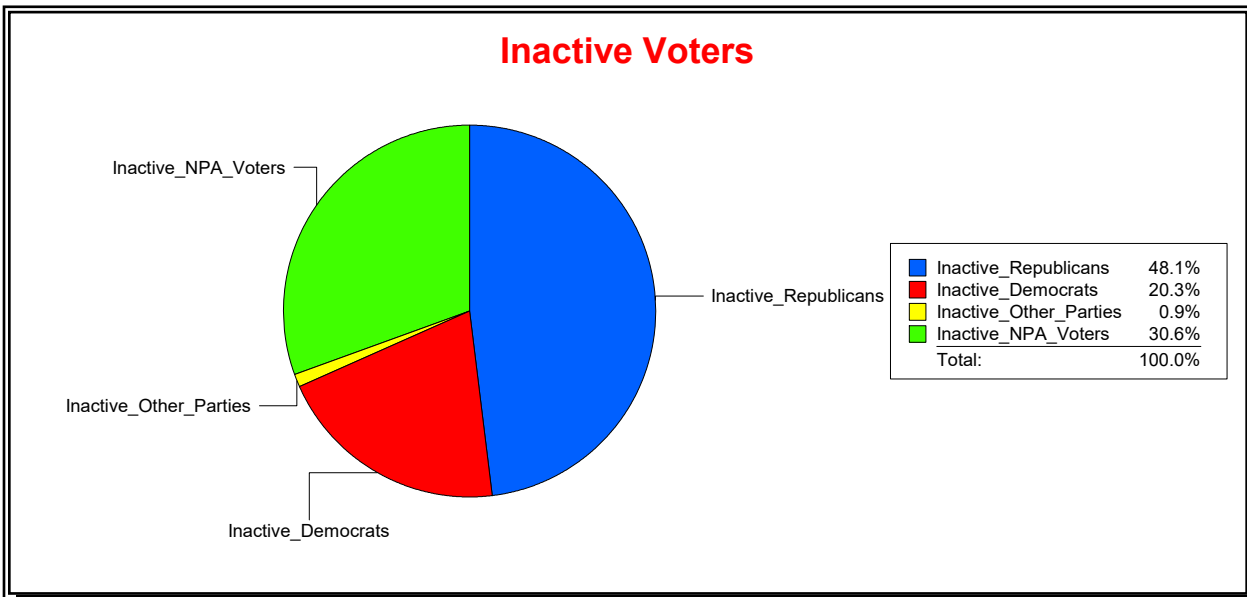

Vicky Oakes

Supervisor of Elections

St Johns County, FL

Date 9/2/2020

Time 08:45 AM

Graphs of District Registration

Active Registered Voters

Inactive Voters

District	Total	Dems	Reps	NonP	Other	Total	Dems	Reps	NonP	Other
School Board - Dist 1	45,761	9,676	26,100	9,372	613	1,824	371	877	559	17