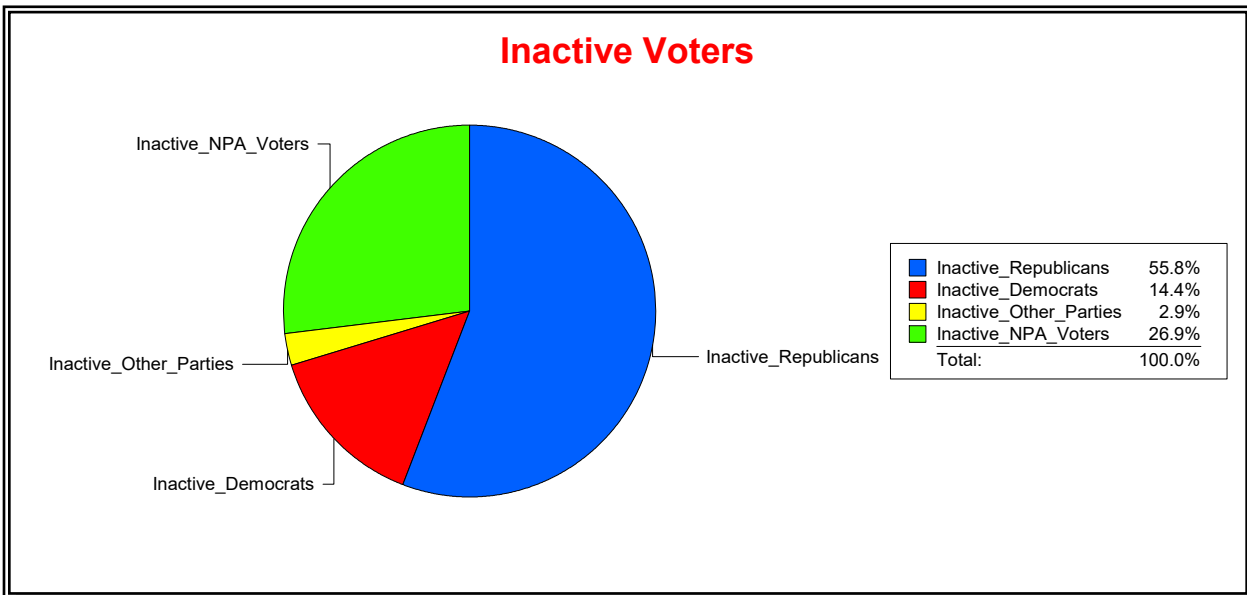

Vicky Oakes

Supervisor of Elections

St Johns County, FL

Date 9/2/2020

Time 08:45 AM

Graphs of District Registration

Active Registered Voters

Inactive Voters

District	Total	Dems	Reps	NonP	Other	Total	Dems	Reps	NonP	Other
Marshall Creek Comm Dev Dist	2,668	553	1,500	580	35	104	15	58	28	3