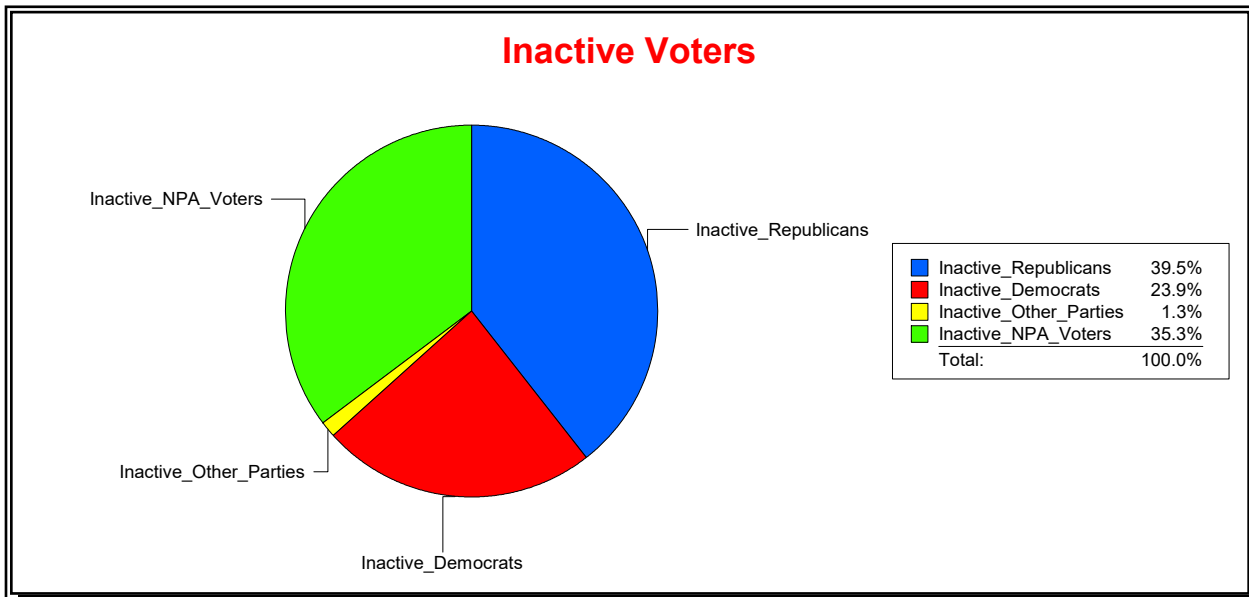

Vicky Oakes

Supervisor of Elections

St Johns County, FL

Date 9/2/2020

Time 08:45 AM

Graphs of District Registration

Active Registered Voters

Inactive Voters

District	Total	Dems	Reps	NonP	Other	Total	Dems	Reps	NonP	Other
St. Johns County	204,205	50,817	108,360	42,056	2,972	10,749	2,566	4,244	3,797	142

Vicky Oakes

Supervisor of Elections

St Johns County, FL

Date 9/2/2020