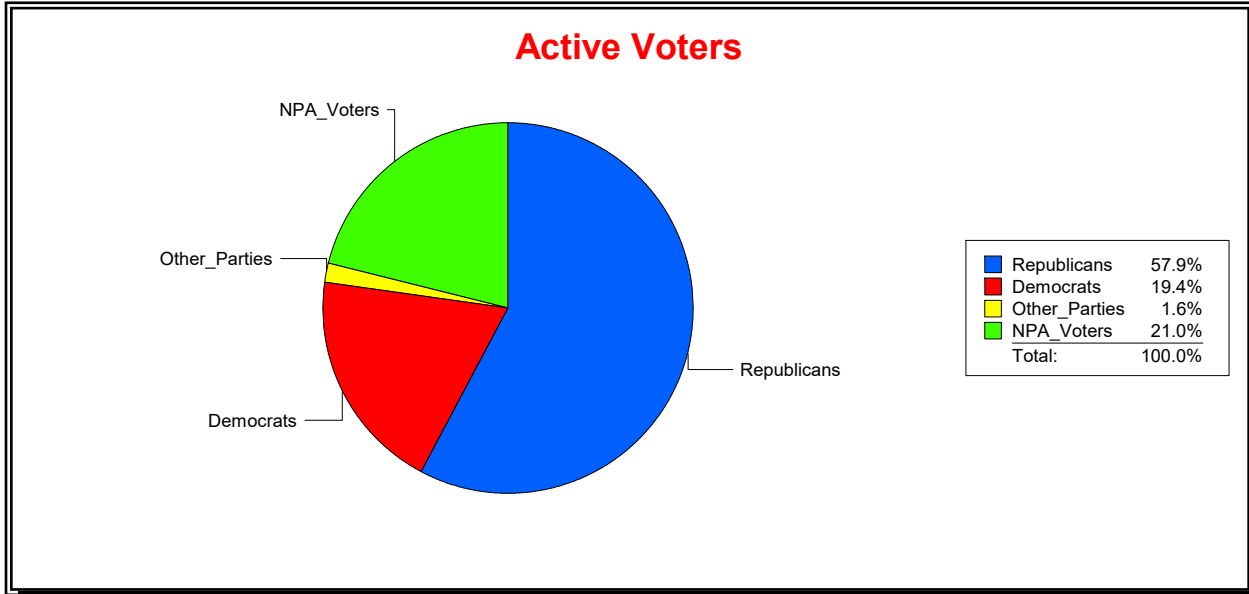

Vicky Oakes

Supervisor of Elections

St Johns County, FL

Date 9/2/2020

Time 08:45 AM

Graphs of District Registration

Active Registered Voters

Inactive Voters

District	Total	Dems	Reps	NonP	Other	Total	Dems	Reps	NonP	Other
Rivers Edge Comm Dev Dist	1,955	380	1,132	411	32	17	3	8	6	0