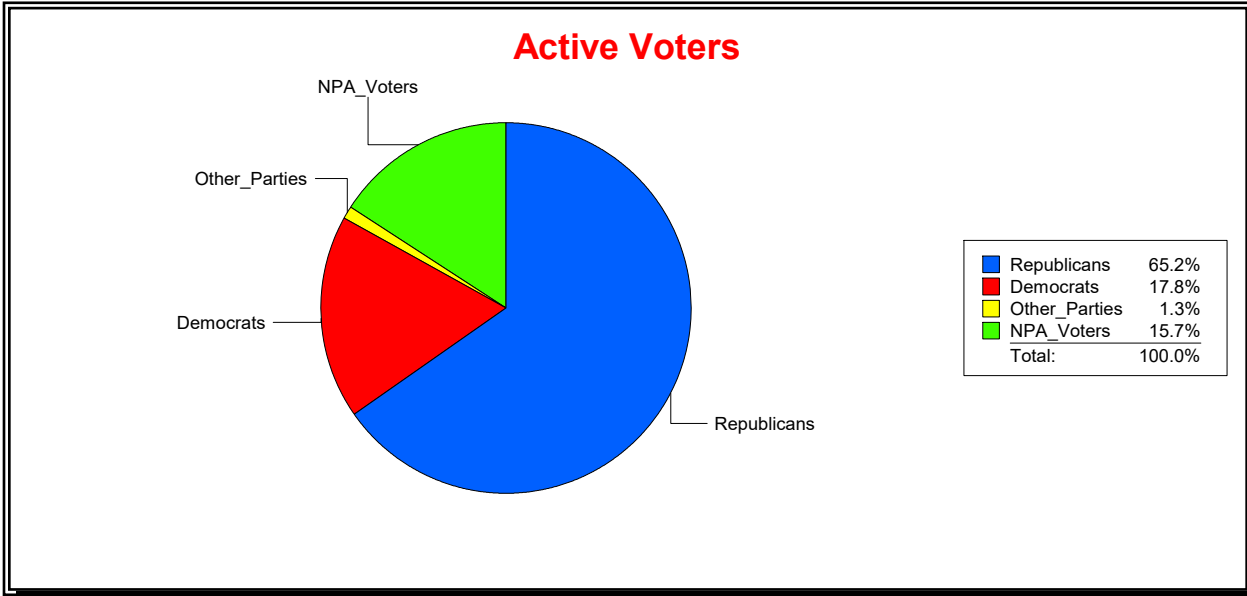

Vicky Oakes

Supervisor of Elections

St Johns County, FL

Date 9/2/2020

Time 08:45 AM

Graphs of District Registration

Active Registered Voters

Inactive Voters

District	Total	Dems	Reps	NonP	Other	Total	Dems	Reps	NonP	Other
Ponte Vedra MSD	3,362	597	2,192	529	44	115	24	61	28	2