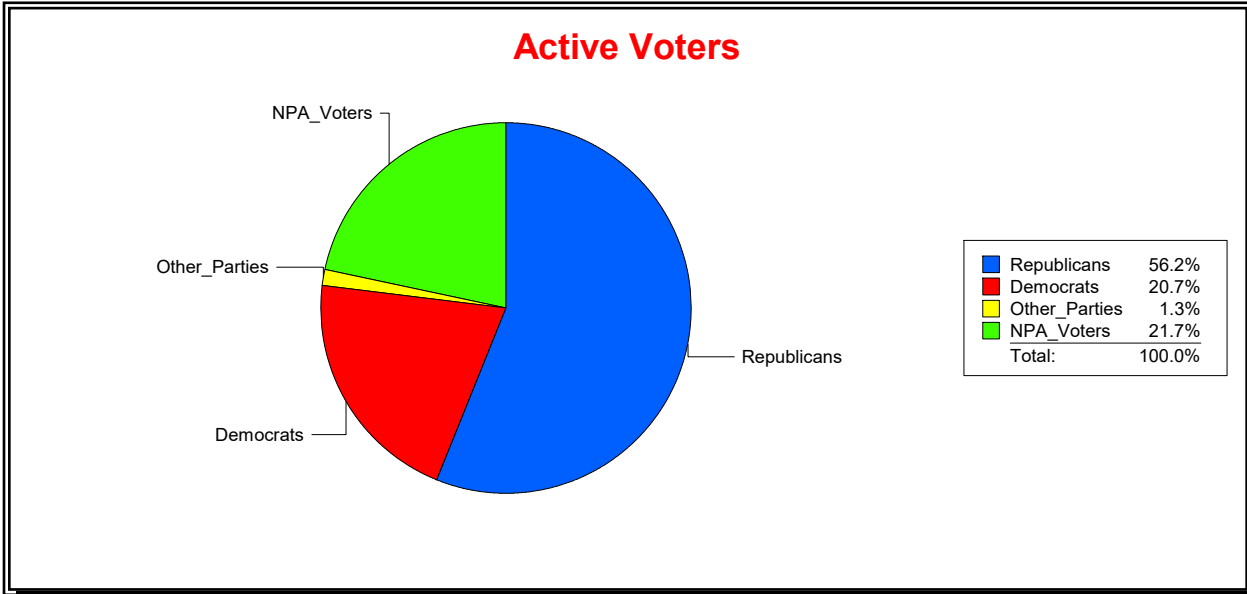

Vicky Oakes

Supervisor of Elections

St Johns County, FL

Date 9/2/2020

Time 08:45 AM

Graphs of District Registration

Active Registered Voters

Inactive Voters

District	Total	Dems	Reps	NonP	Other	Total	Dems	Reps	NonP	Other
Marshall Creek Comm Dev Dist	2,668	553	1,500	580	35	104	15	58	28	3