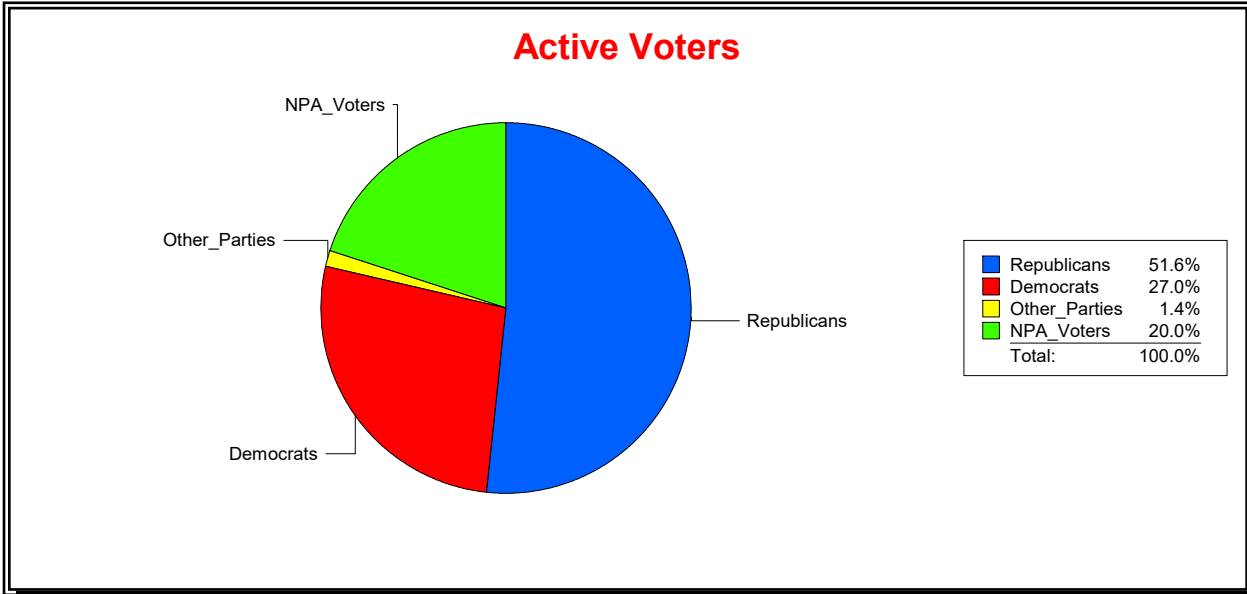

Vicky Oakes

Supervisor of Elections

St Johns County, FL

Date 9/2/2020

Time 08:45 AM

Graphs of District Registration

Active Registered Voters

Inactive Voters

District	Total	Dems	Reps	NonP	Other	Total	Dems	Reps	NonP	Other
County Commission - Dist 3	37,272	10,076	19,239	7,446	511	1,860	508	644	684	24