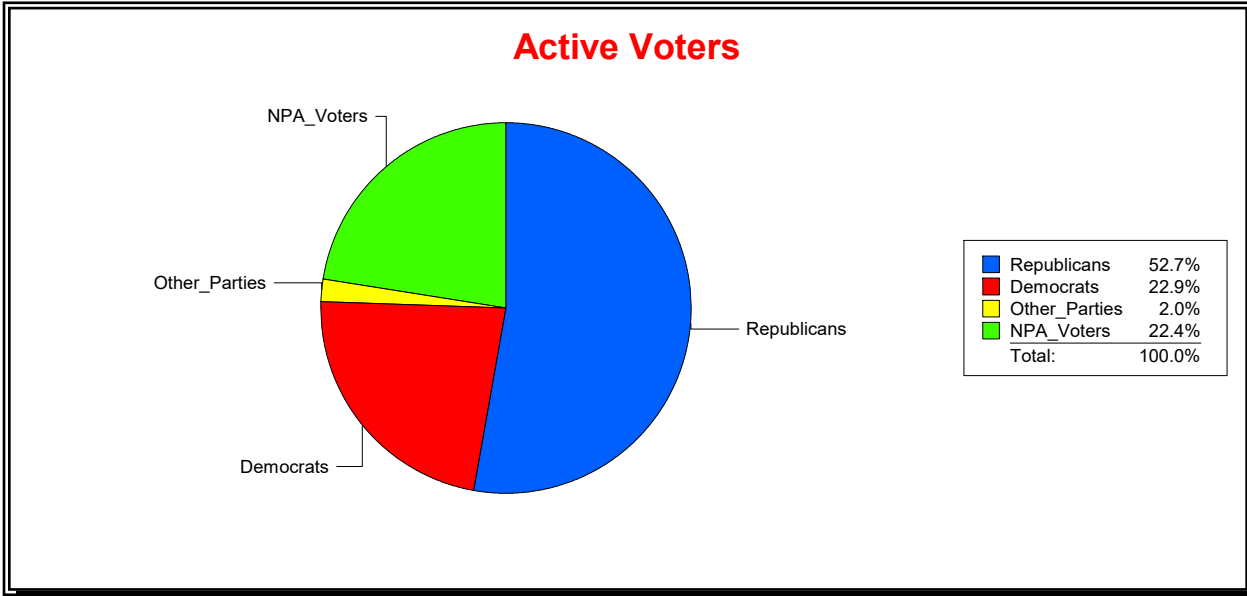

Vicky Oakes

Supervisor of Elections

St Johns County, FL

Date 9/2/2020

Time 08:45 AM

Graphs of District Registration

Active Registered Voters

Inactive Voters

District	Total	Dems	Reps	NonP	Other	Total	Dems	Reps	NonP	Other
Tolomato Comm Dev Dist	13,099	3,000	6,900	2,932	267	381	64	189	124	4