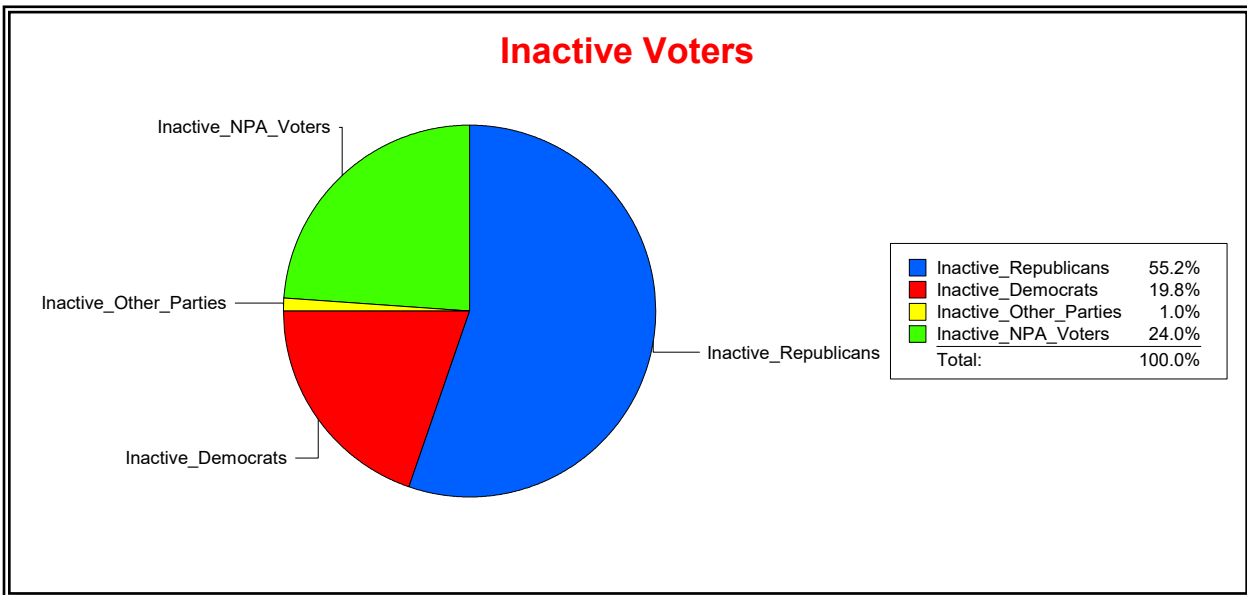

Vicky Oakes

Supervisor of Elections

St Johns County, FL

Date 11/2/2020

Time 09:34 AM

Graphs of District Registration

Active Registered Voters

Inactive Voters

District	Total	Dems	Reps	NonP	Other	Total	Dems	Reps	NonP	Other
Brandy Creek Comm Dev Dist	1,354	337	693	306	18	96	19	53	23	1