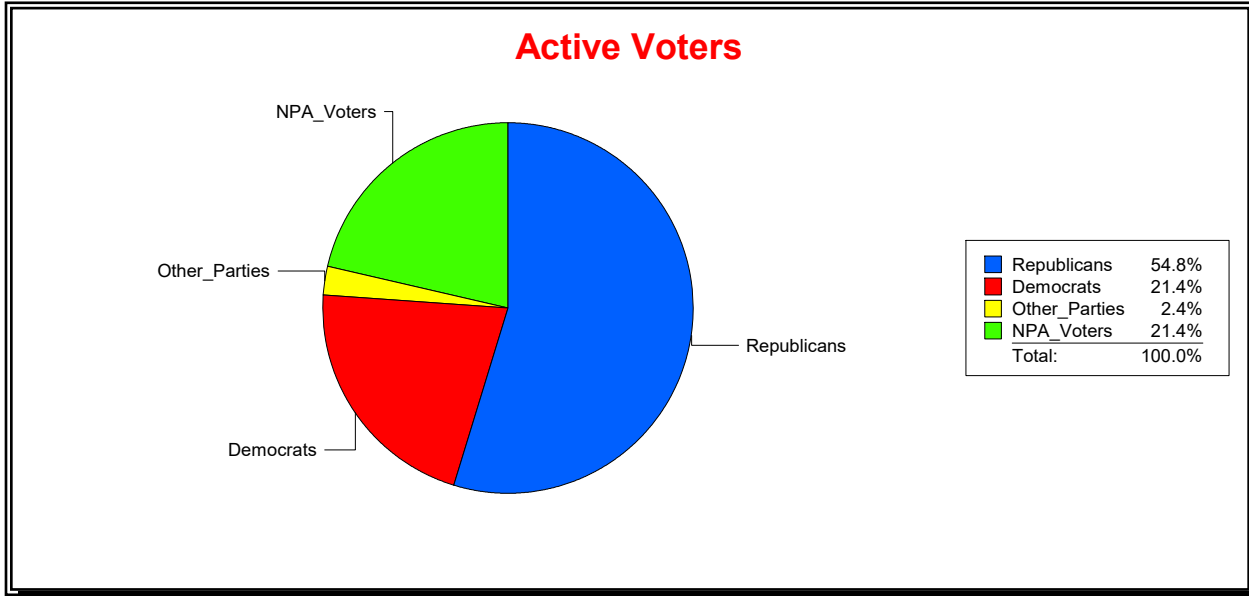

Vicky Oakes

Supervisor of Elections

St Johns County, FL

Date 11/2/2020

Time 09:34 AM

Graphs of District Registration

Active Registered Voters

Inactive Voters

District	Active Registered Voters					Inactive Voters				
	Total	Dems	Reps	NonP	Other	Total	Dems	Reps	NonP	Other
	1,525	326	835	327	37	12	4	3	5	0