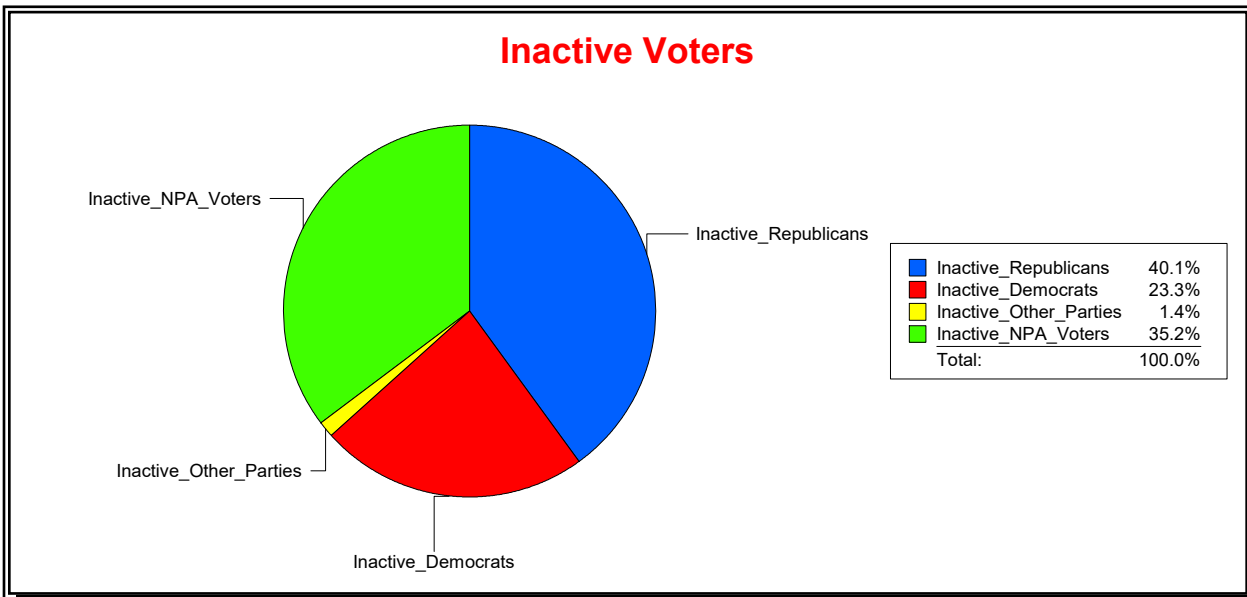

Vicky Oakes

Supervisor of Elections

St Johns County, FL

Date 11/2/2020

Time 09:34 AM

Graphs of District Registration

Active Registered Voters

Inactive Voters

District	Total	Dems	Reps	NonP	Other	Total	Dems	Reps	NonP	Other
US Congress - Dist 4	183,145	44,594	97,298	38,251	3,002	8,276	1,931	3,317	2,916	112