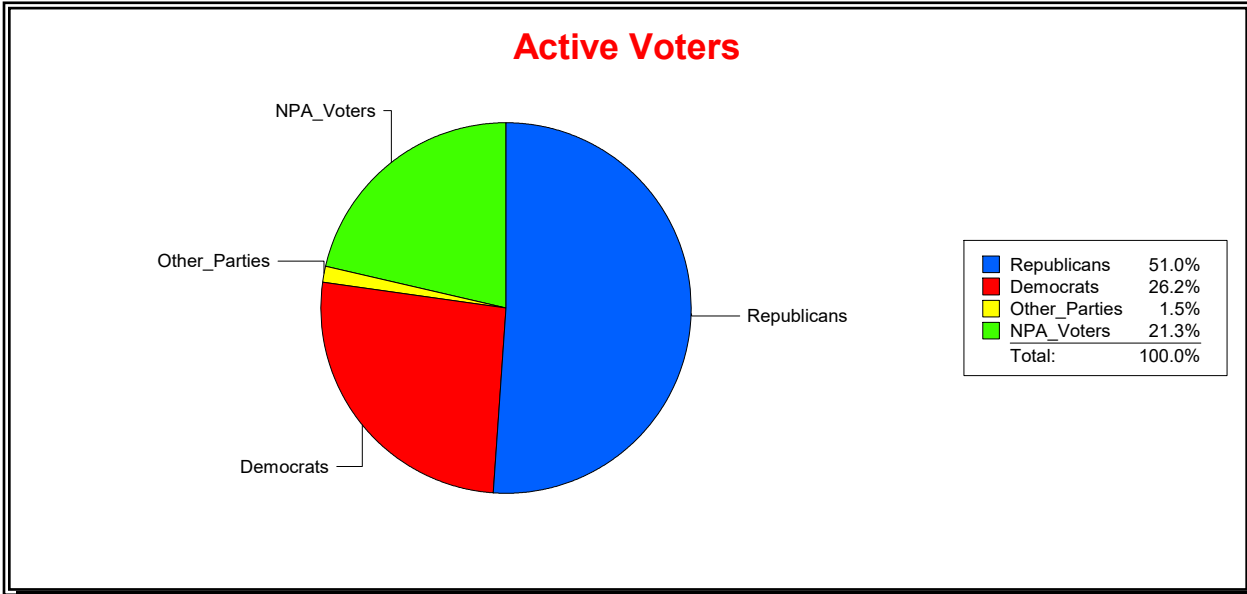

Vicky Oakes

Supervisor of Elections

St Johns County, FL

Date 11/2/2020

Time 09:34 AM

Graphs of District Registration

Active Registered Voters

Inactive Voters

District	Total	Dems	Reps	NonP	Other	Total	Dems	Reps	NonP	Other
School Board - Dist 2	37,812	9,915	19,290	8,039	568	1,956	508	732	697	19