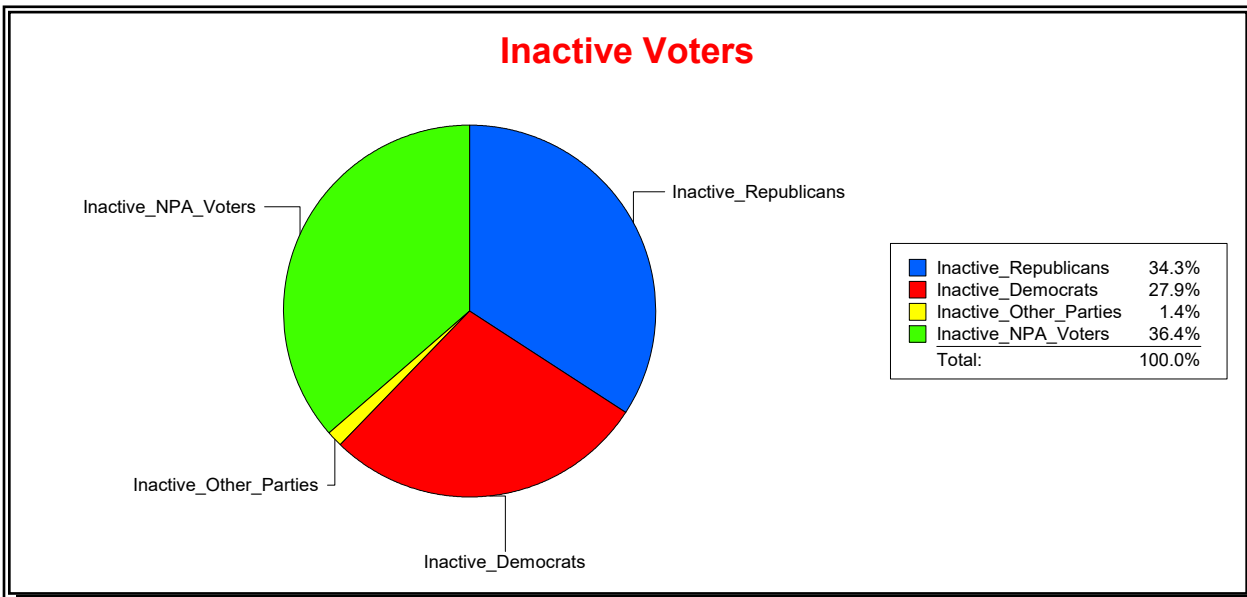

Vicky Oakes

Supervisor of Elections

St Johns County, FL

Date 11/2/2020

Time 09:34 AM

Graphs of District Registration

Active Registered Voters

Inactive Voters

District	Total	Dems	Reps	NonP	Other	Total	Dems	Reps	NonP	Other
County Commission - Dist 3	38,367	10,266	19,873	7,650	578	1,671	466	573	608	24