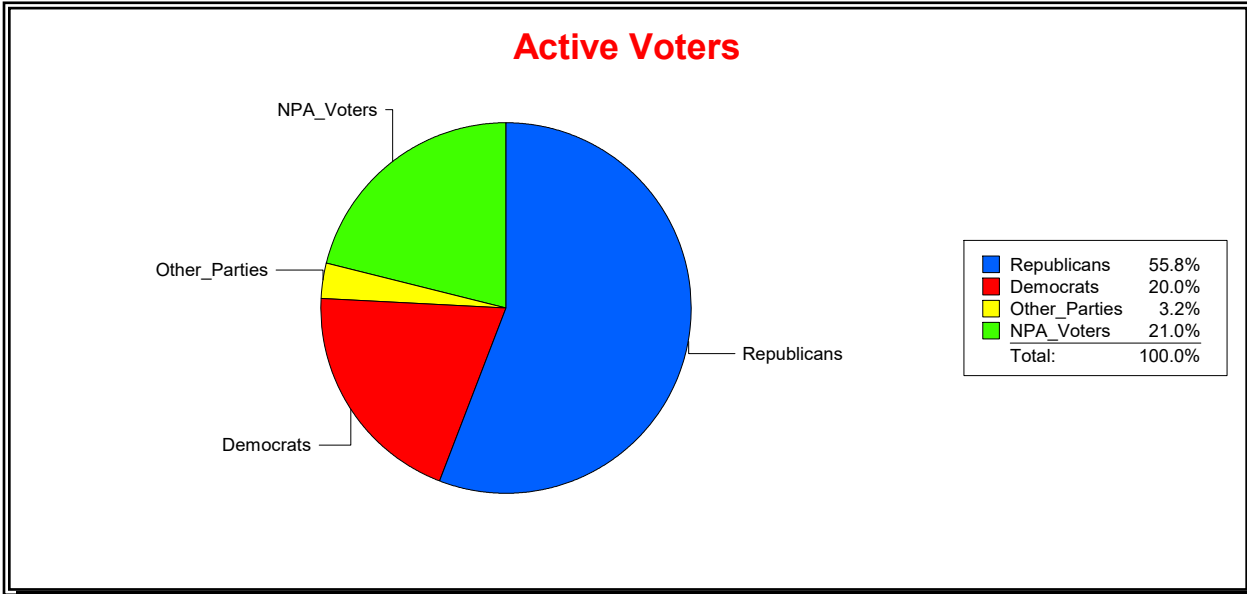

Vicky Oakes

Supervisor of Elections

St Johns County, FL

Date 11/2/2020

Time 09:34 AM

Graphs of District Registration

Active Registered Voters

Inactive Voters

District	Active Registered Voters					Inactive Voters				
	Total	Dems	Reps	NonP	Other	Total	Dems	Reps	NonP	Other
	914	183	510	192	29	10	2	8	0	0