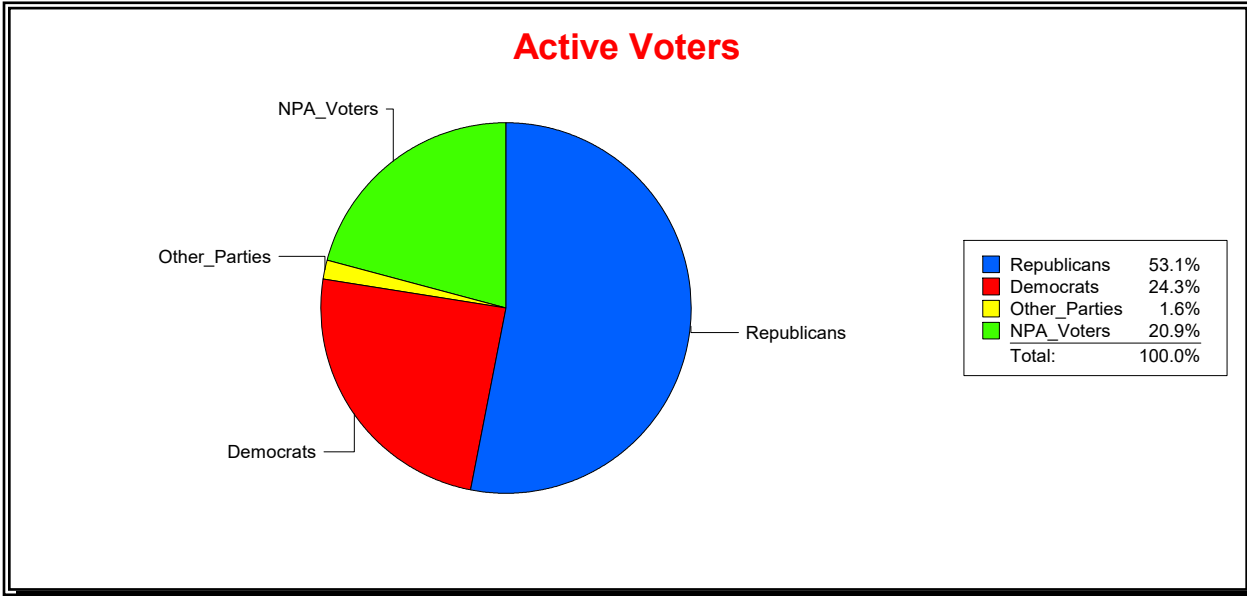

Vicky Oakes

Supervisor of Elections

St Johns County, FL

Date 11/2/2020

Time 09:34 AM

Graphs of District Registration

Active Registered Voters

Inactive Voters

District	Total	Dems	Reps	NonP	Other	Total	Dems	Reps	NonP	Other
US Congress - Dist 4	183,145	44,594	97,298	38,251	3,002	8,276	1,931	3,317	2,916	112