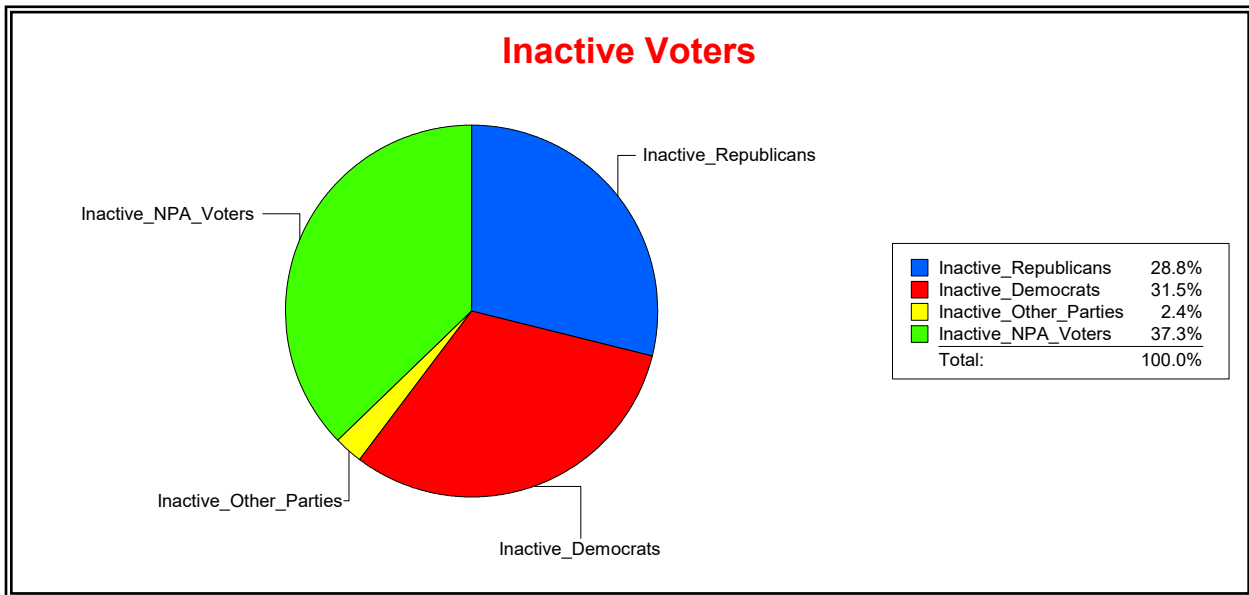

Vicky Oakes

Supervisor of Elections

St Johns County, FL

Date 11/2/2020

Time 09:34 AM

Graphs of District Registration

Active Registered Voters

Inactive Voters

District	Total	Dems	Reps	NonP	Other	Total	Dems	Reps	NonP	Other
St Augustine	11,315	4,360	4,339	2,381	235	1,039	327	299	388	25