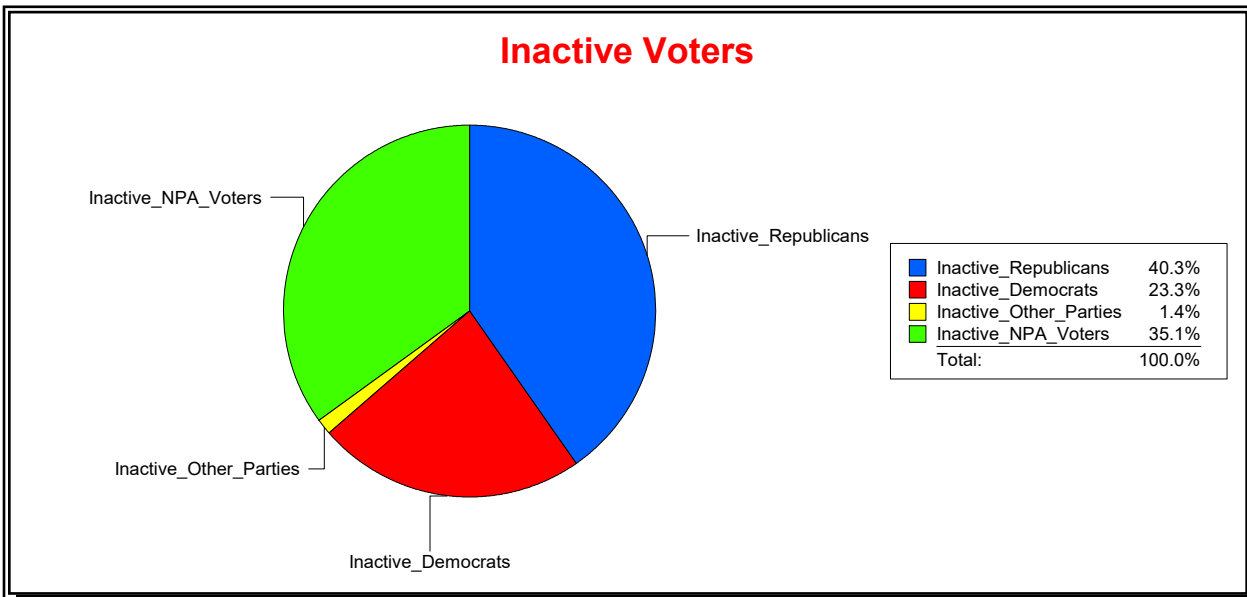

Supervisor of Elections

St Johns County, FL

Date 11/2/2020

Time 09:34 AM

Graphs of District Registration

Active Registered Voters

Inactive Voters

District	Total	Dems	Reps	NonP	Other	Total	Dems	Reps	NonP	Other
State Representative - Dist 17	179,328	43,636	95,211	37,544	2,937	8,140	1,893	3,282	2,855	110