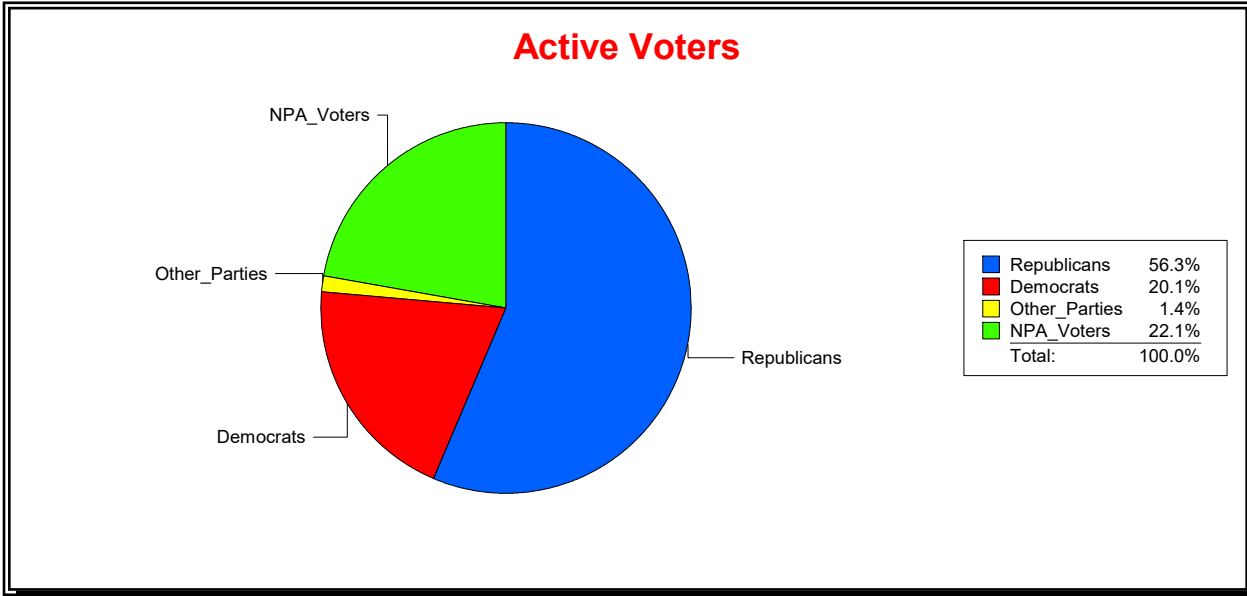

Vicky Oakes

Supervisor of Elections

St Johns County, FL

Date 11/2/2020

Time 09:34 AM

Graphs of District Registration

Active Registered Voters

Inactive Voters

District	Total	Dems	Reps	NonP	Other	Total	Dems	Reps	NonP	Other
Marshall Creek Comm Dev Dist	2,755	555	1,552	609	39	85	13	49	21	2