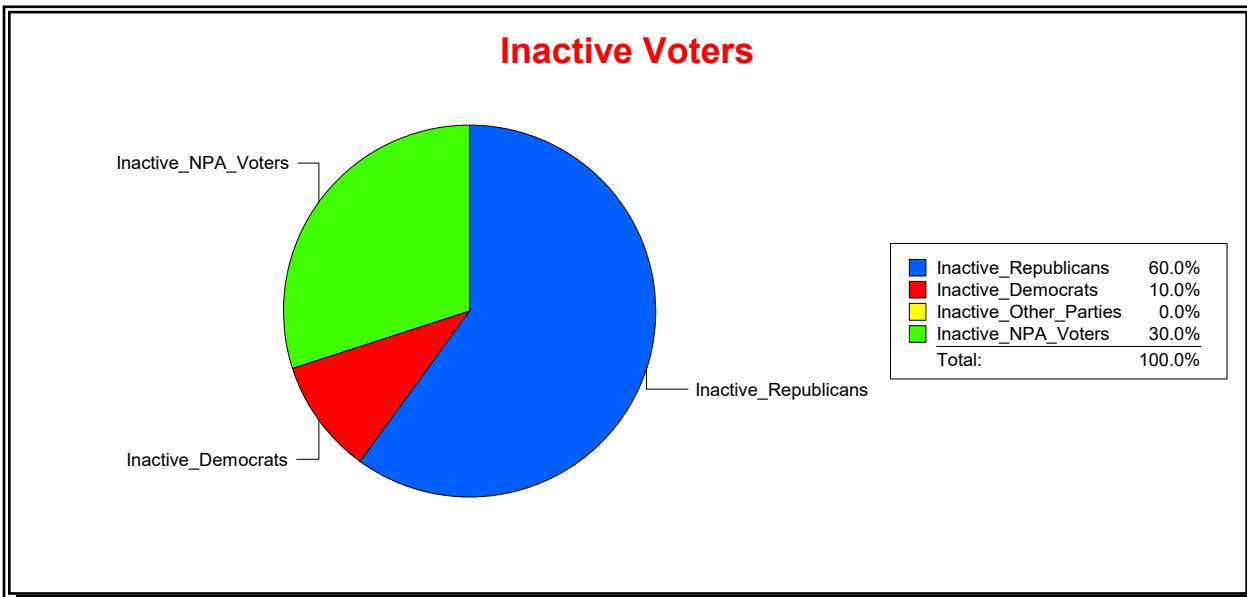

Supervisor of Elections

St Johns County, FL

Date 11/2/2020

Time 09:34 AM

Graphs of District Registration

Active Registered Voters

Inactive Voters

District	Total	Dems	Reps	NonP	Other	Total	Dems	Reps	NonP	Other
Sweetwater Creek Comm Dev Dist	1,466	370	802	271	23	20	2	12	6	0