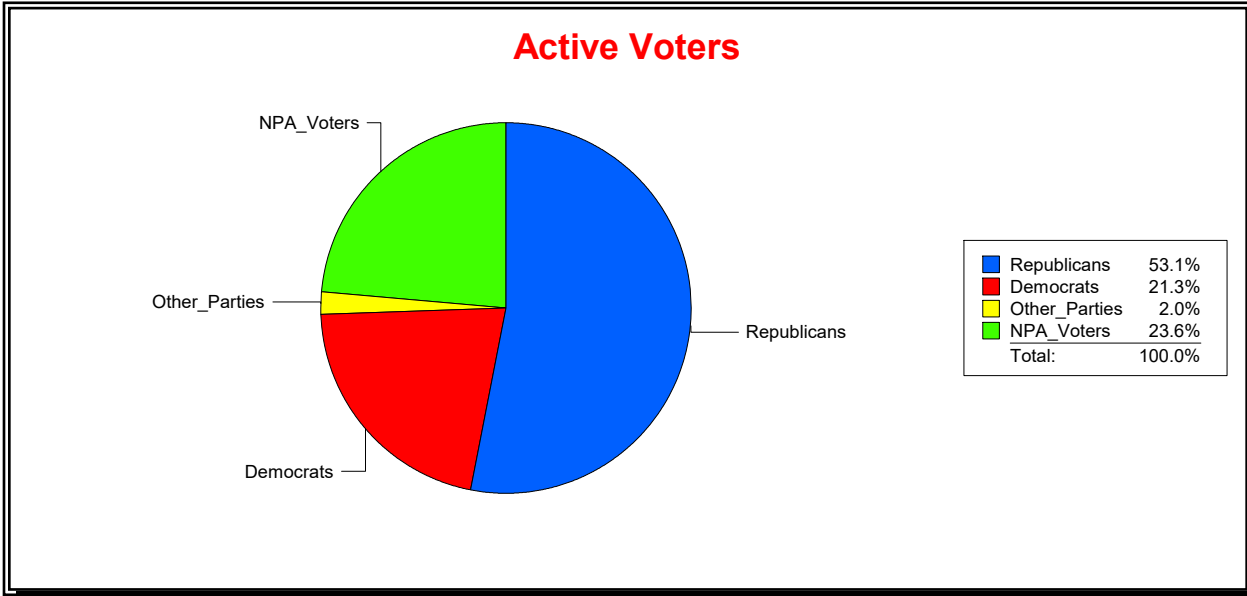

Vicky Oakes

Supervisor of Elections

St Johns County, FL

Date 11/2/2020

Time 09:34 AM

Graphs of District Registration

Active Registered Voters

Inactive Voters

District	Total	Dems	Reps	NonP	Other	Total	Dems	Reps	NonP	Other
Turnbull Creek Comm Dev Dist	2,197	468	1,166	519	44	105	23	49	32	1