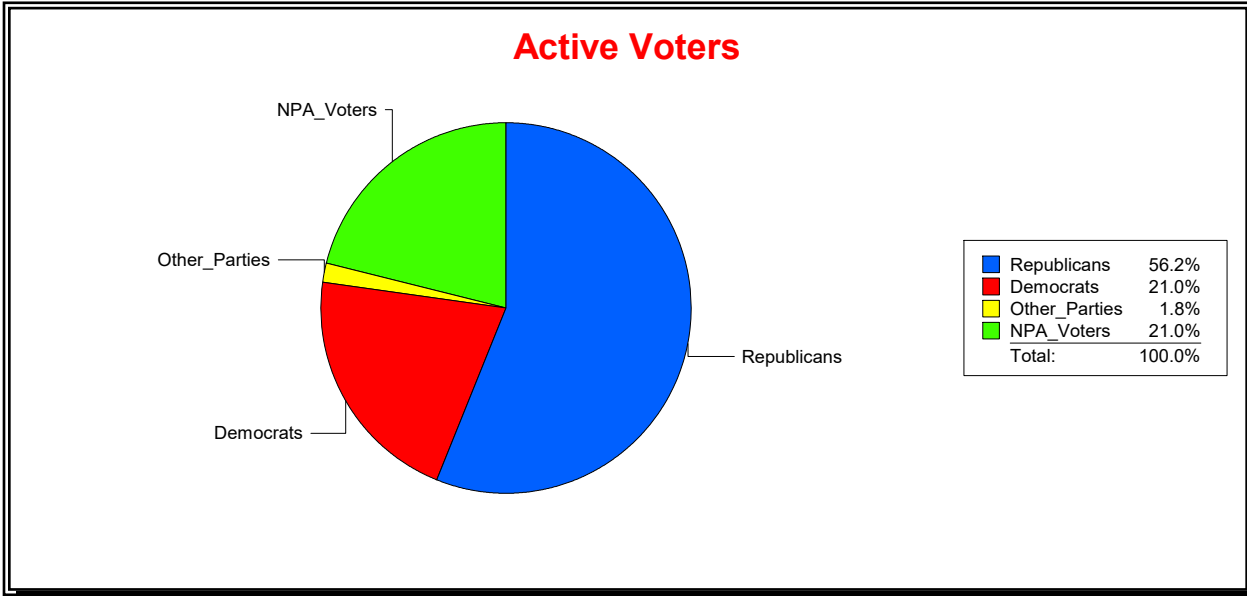

Vicky Oakes

Supervisor of Elections

St Johns County, FL

Date 11/2/2020

Time 09:34 AM

Graphs of District Registration

Active Registered Voters

Inactive Voters

District	Total	Dems	Reps	NonP	Other	Total	Dems	Reps	NonP	Other
County Commission - Dist 4	51,025	10,703	28,678	10,734	910	2,007	376	901	706	24