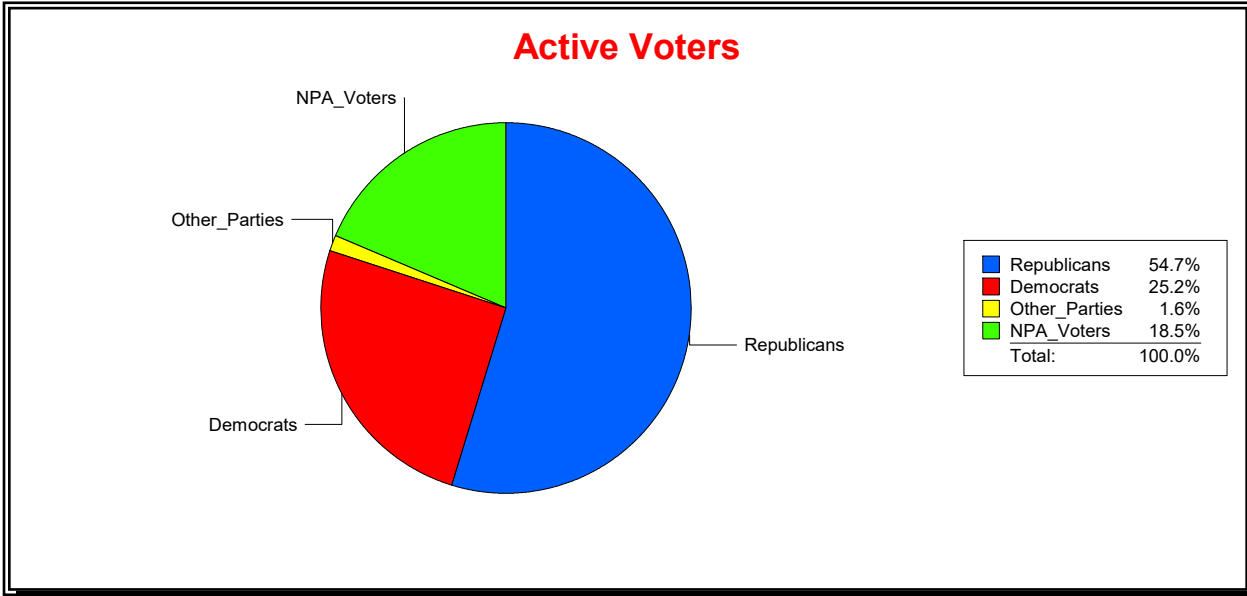

Supervisor of Elections

St Johns County, FL

Date 11/2/2020

Time 09:34 AM

Graphs of District Registration

Active Registered Voters

Inactive Voters

District	Total	Dems	Reps	NonP	Other	Total	Dems	Reps	NonP	Other
Sweetwater Creek Comm Dev Dist	1,466	370	802	271	23	20	2	12	6	0