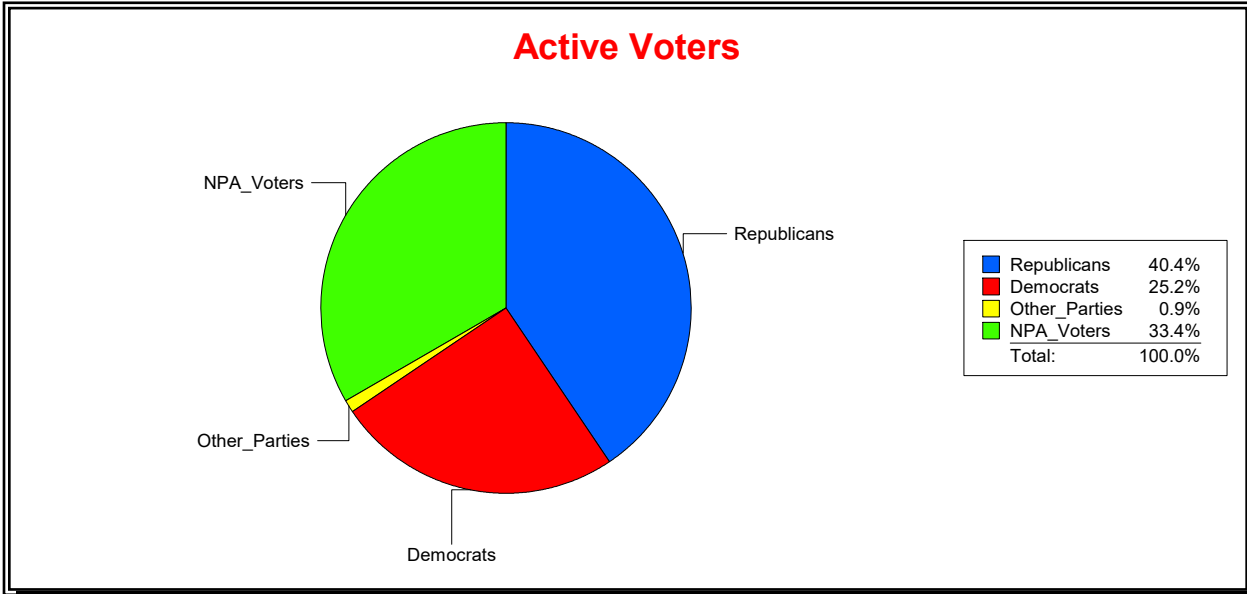

Vicky Oakes

Supervisor of Elections

St Johns County, FL

Date 11/2/2020

Time 09:34 AM

Graphs of District Registration

Active Registered Voters

Inactive Voters

District	Active Registered Voters					Inactive Voters				
	Total	Dems	Reps	NonP	Other	Total	Dems	Reps	NonP	Other
	737	186	298	246	7	6	2	1	3	0