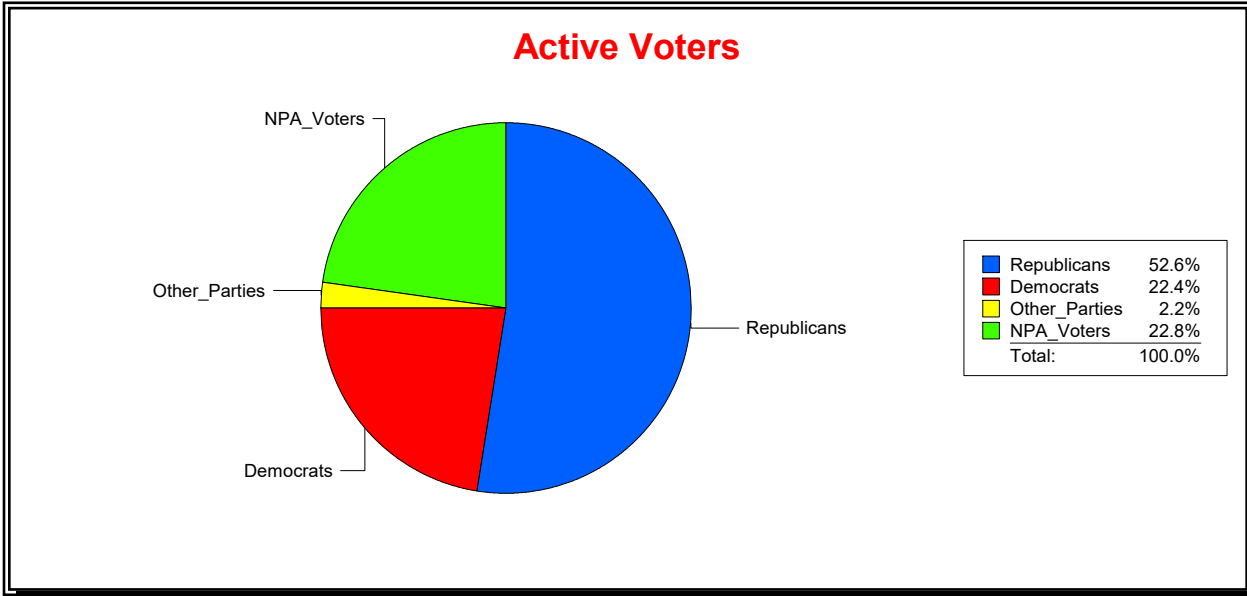

Vicky Oakes

Supervisor of Elections

St Johns County, FL

Date 11/2/2020

Time 09:34 AM

Graphs of District Registration

Active Registered Voters

Inactive Voters

District	Total	Dems	Reps	NonP	Other	Total	Dems	Reps	NonP	Other
Tolomato Comm Dev Dist	13,886	3,117	7,300	3,166	303	341	58	165	114	4