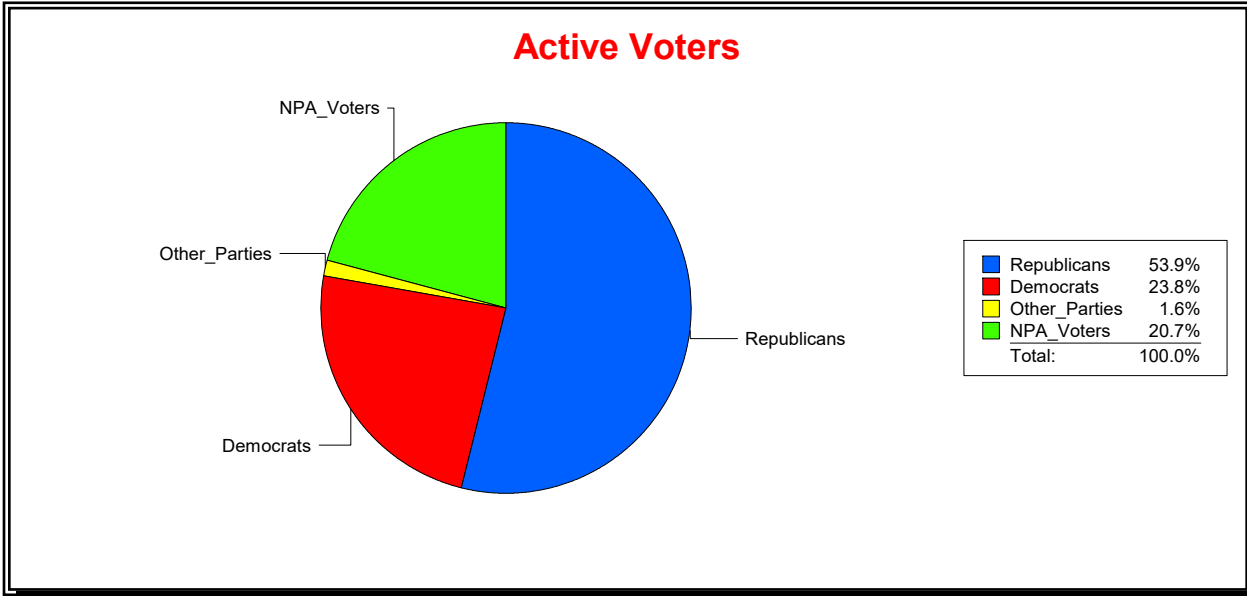

Vicky Oakes

Supervisor of Elections

St Johns County, FL

Date 11/2/2020

Time 09:34 AM

Graphs of District Registration

Active Registered Voters

Inactive Voters

District	Total	Dems	Reps	NonP	Other	Total	Dems	Reps	NonP	Other
St Johns County	194,273	46,196	104,744	40,241	3,092	8,242	1,920	3,352	2,874	96