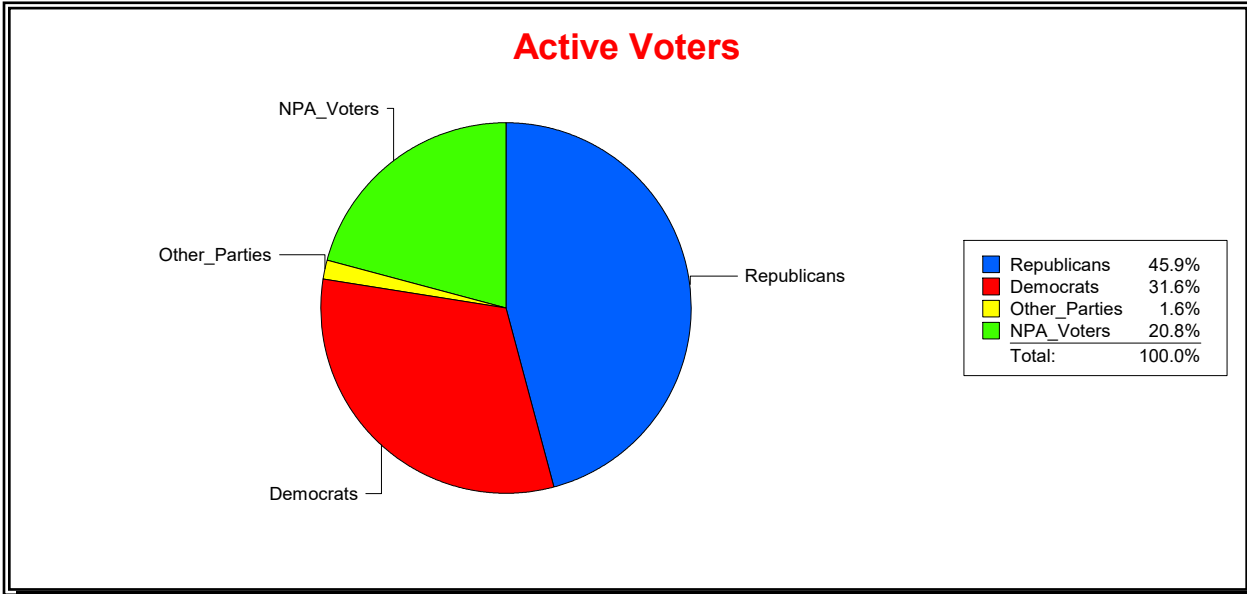

Vicky Oakes

Supervisor of Elections

St Johns County, FL

Date 11/2/2020

Time 09:34 AM

Graphs of District Registration

Active Registered Voters

Inactive Voters

District	Total	Dems	Reps	NonP	Other	Total	Dems	Reps	NonP	Other
Port Waterway & Beach	56,914	18,010	26,148	11,825	931	3,495	996	1,106	1,331	62