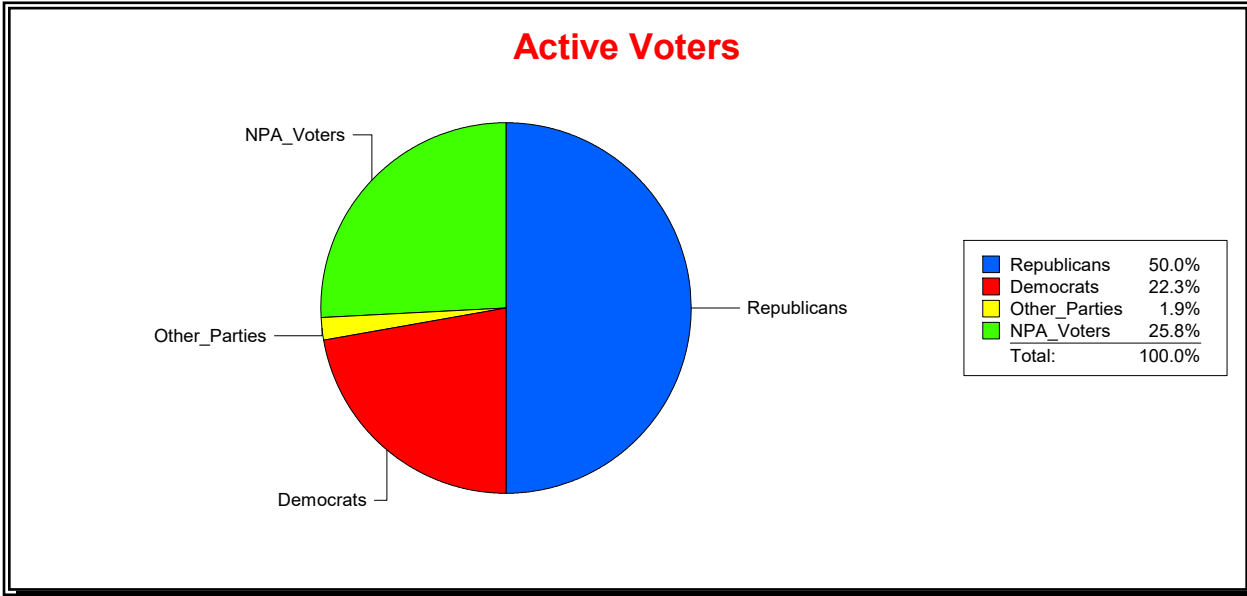

Vicky Oakes

Supervisor of Elections

St Johns County, FL

Date 11/2/2020

Time 09:34 AM

Graphs of District Registration

Active Registered Voters

Inactive Voters

District	Total	Dems	Reps	NonP	Other	Total	Dems	Reps	NonP	Other
Aberdeen Comm Dev Dist	3,405	759	1,702	878	66	158	33	69	54	2