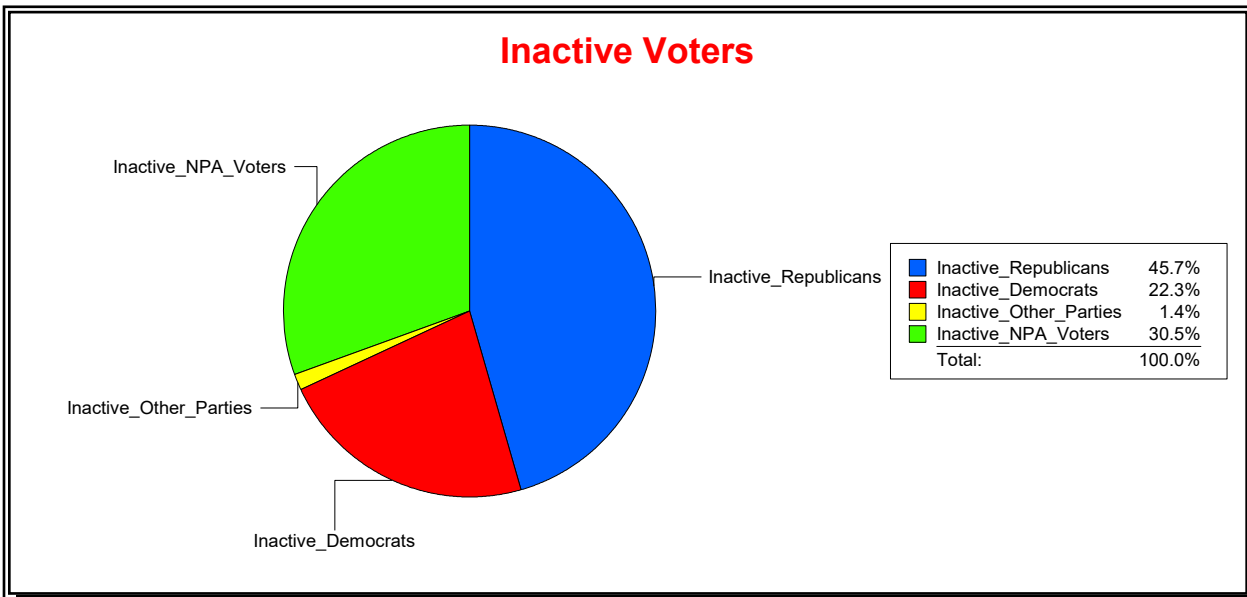

Supervisor of Elections

St Johns County, FL

Date 11/2/2020

Time 09:34 AM

Graphs of District Registration

Active Registered Voters

Inactive Voters

District	Total	Dems	Reps	NonP	Other	Total	Dems	Reps	NonP	Other
Julington Creek Comm Dev Dist	13,062	2,834	7,408	2,651	169	622	139	284	190	9