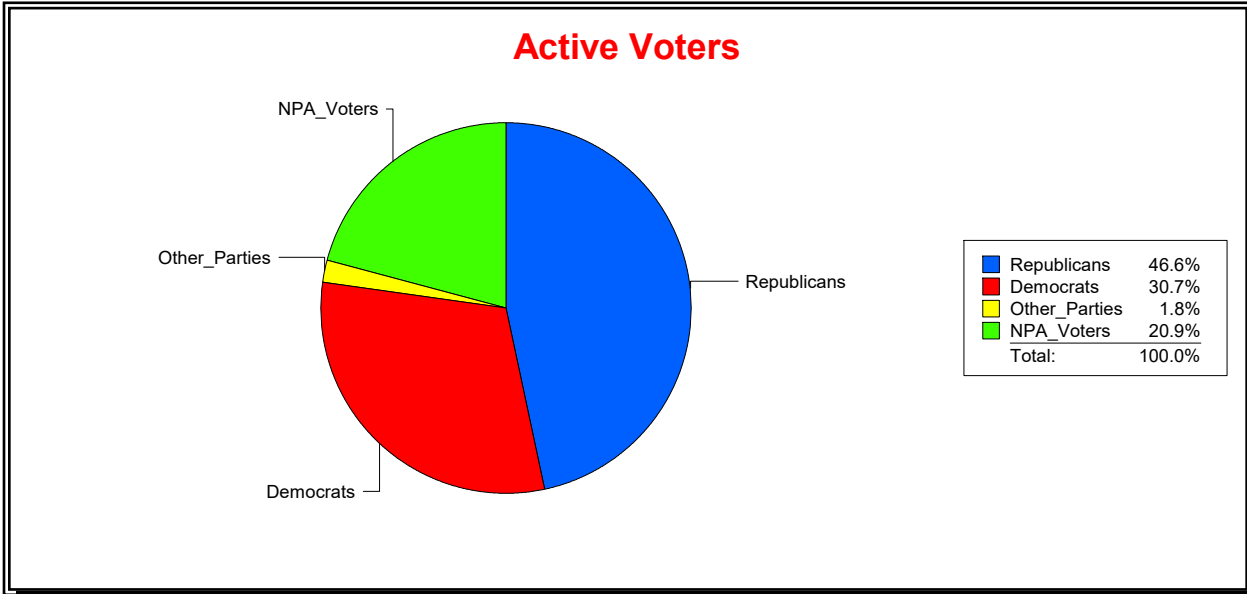

Vicky Oakes

Supervisor of Elections

St Johns County, FL

Date 11/2/2020

Time 09:34 AM

Graphs of District Registration

Active Registered Voters

Inactive Voters

District	Total	Dems	Reps	NonP	Other	Total	Dems	Reps	NonP	Other
County Commission - Dist 5	36,594	11,252	17,053	7,646	643	2,340	630	785	881	44