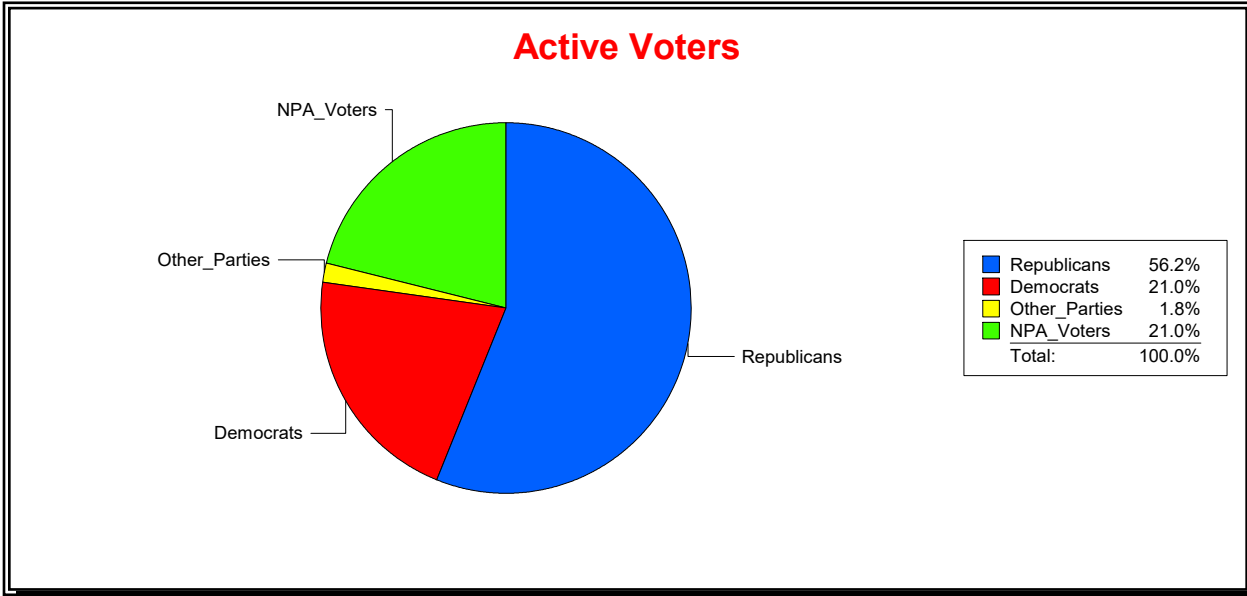

Vicky Oakes

Supervisor of Elections

St Johns County, FL

Date 11/2/2020

Time 09:34 AM

Graphs of District Registration

Active Registered Voters

Inactive Voters

District	Total	Dems	Reps	NonP	Other	Total	Dems	Reps	NonP	Other
School Board - Dist 4	51,025	10,703	28,678	10,734	910	2,007	376	901	706	24