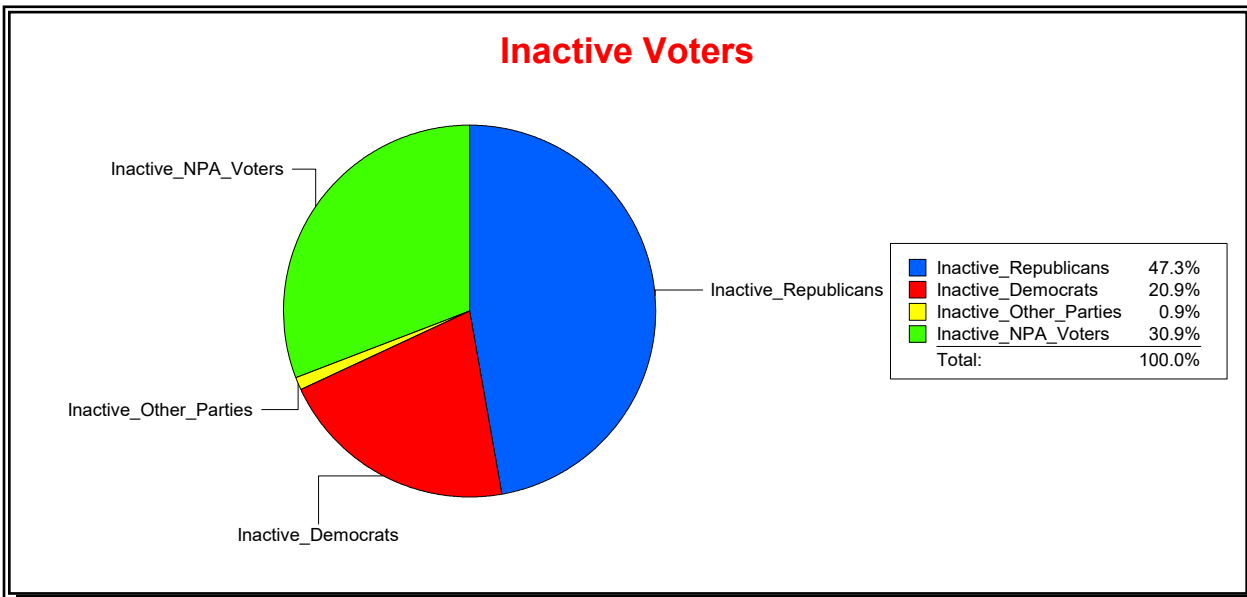

District	Total	Dems	Reps	NonP	Other	Total	Dems	Reps	NonP	Other
St. Johns County	211,424	52,229	111,888	43,895	3,412	9,636	2,327	3,777	3,406	126

Vicky Oakes

Supervisor of Elections

St Johns County, FL

Date 11/2/2020

Time 09:34 AM

Graphs of District Registration

Active Registered Voters

Inactive Voters

District	Total	Dems	Reps	NonP	Other	Total	Dems	Reps	NonP	Other
County Commission - Dist 1	47,626	10,093	26,994	9,826	713	1,662	347	786	514	15