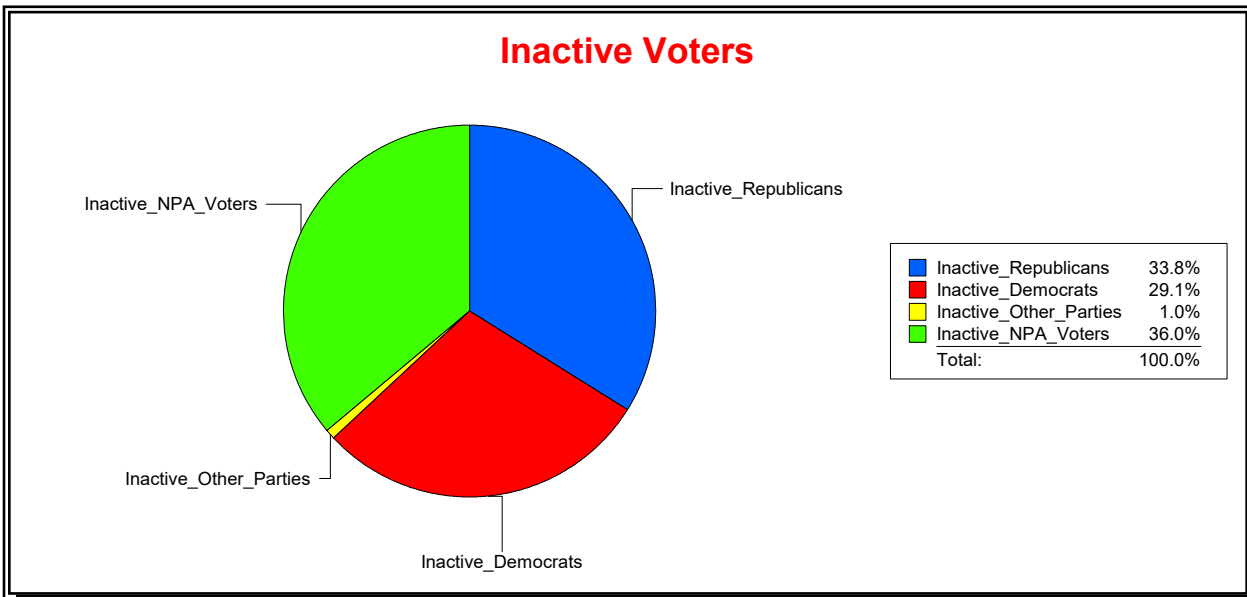

Vicky Oakes

Supervisor of Elections

St Johns County, FL

Date 11/2/2020

Time 09:34 AM

Graphs of District Registration

Active Registered Voters

Inactive Voters

District	Total	Dems	Reps	NonP	Other	Total	Dems	Reps	NonP	Other
US Congress - Dist 6	28,279	7,635	14,590	5,644	410	1,360	396	460	490	14