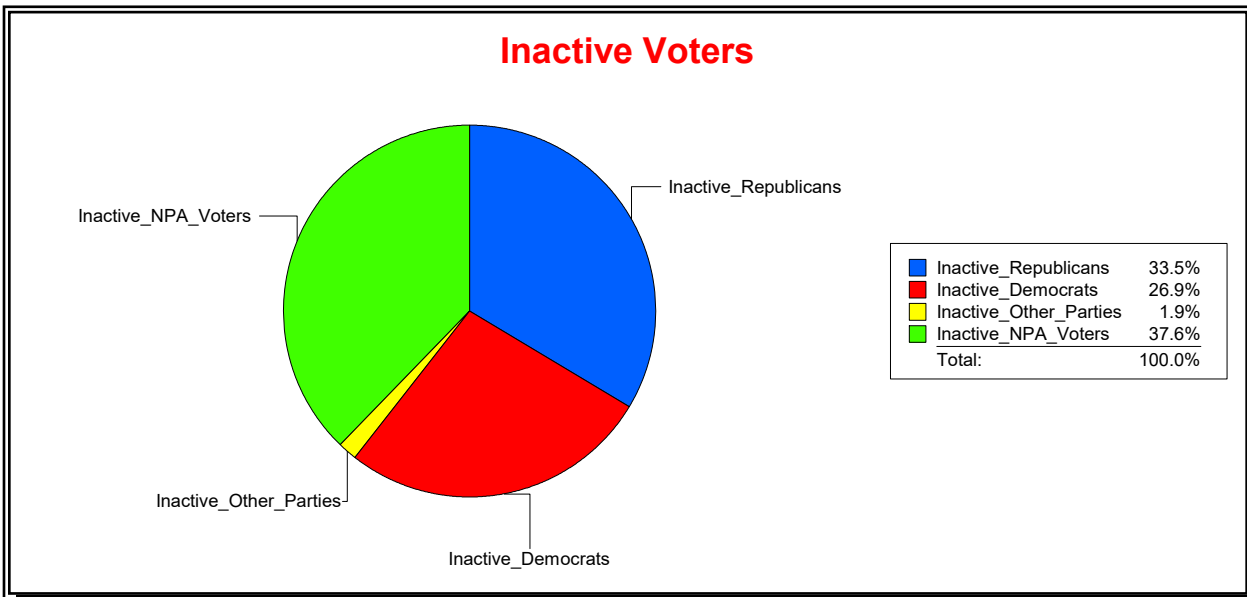

Vicky Oakes

Supervisor of Elections

St Johns County, FL

Date 11/2/2020

Time 09:34 AM

Graphs of District Registration

Active Registered Voters

Inactive Voters

District	Total	Dems	Reps	NonP	Other	Total	Dems	Reps	NonP	Other
School Board - Dist 5	36,594	11,252	17,053	7,646	643	2,340	630	785	881	44