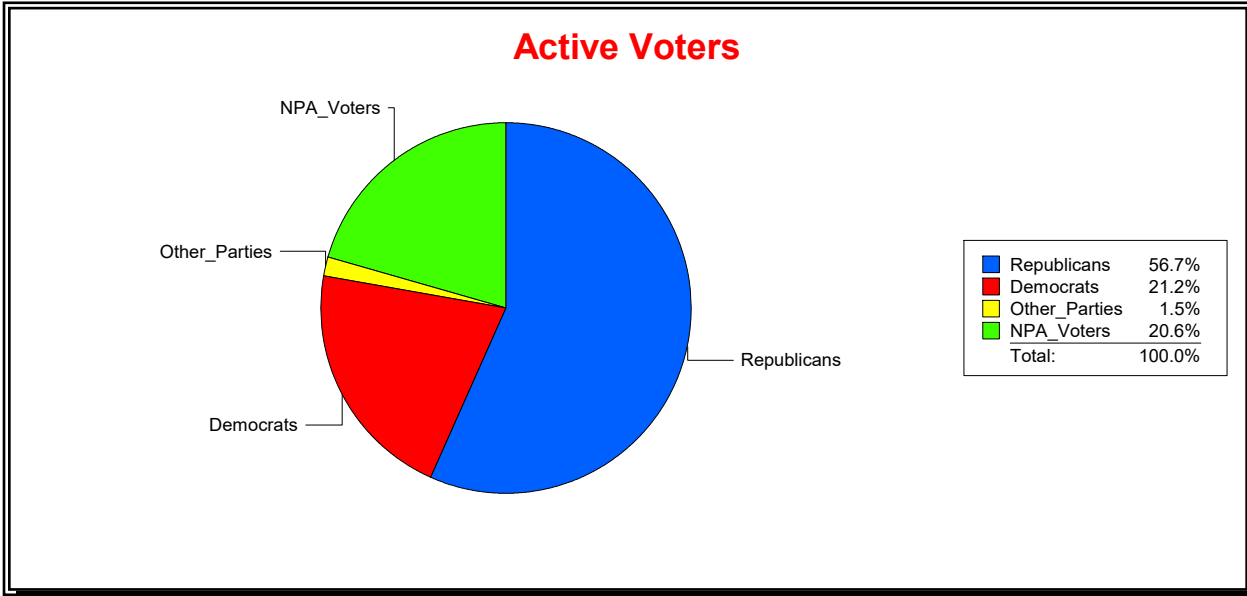

Vicky Oakes

Supervisor of Elections

St Johns County, FL

Date 11/2/2020

Time 09:34 AM

Graphs of District Registration

Active Registered Voters

Inactive Voters

District	Total	Dems	Reps	NonP	Other	Total	Dems	Reps	NonP	Other
School Board - Dist 1	47,626	10,093	26,994	9,826	713	1,662	347	786	514	15