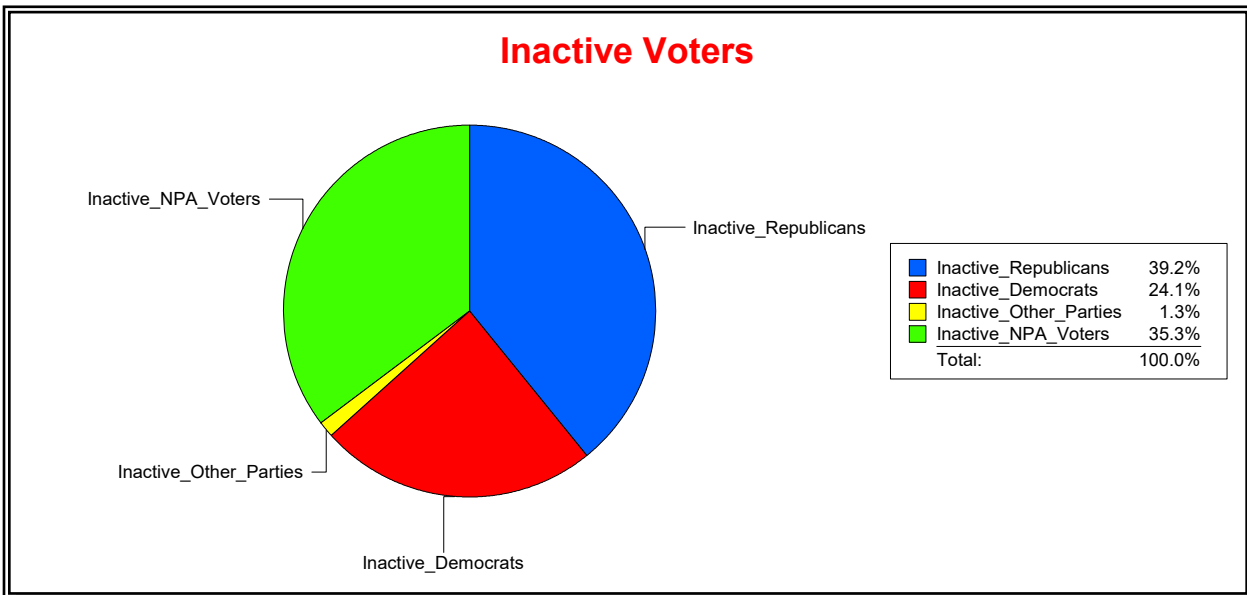

Vicky Oakes

Supervisor of Elections

St Johns County, FL

Date 11/2/2020

Time 09:34 AM

Graphs of District Registration

Active Registered Voters

Inactive Voters

District	Total	Dems	Reps	NonP	Other	Total	Dems	Reps	NonP	Other
State Senate - Dist 7	211,424	52,229	111,888	43,895	3,412	9,636	2,327	3,777	3,406	126