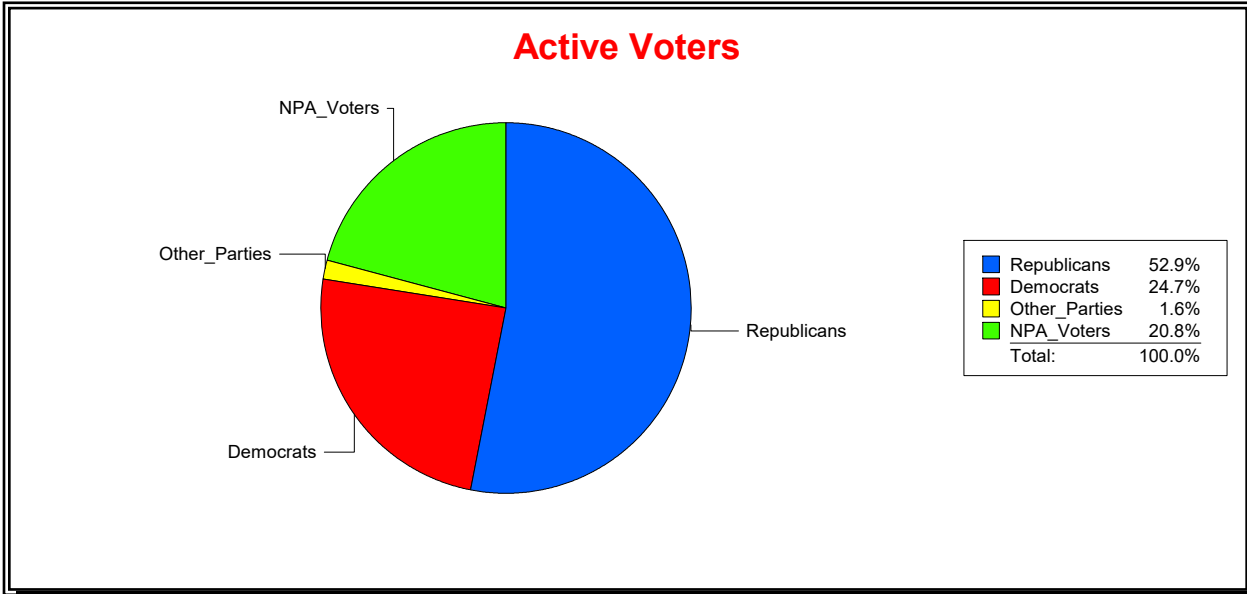

Vicky Oakes

Supervisor of Elections

St Johns County, FL

Date 11/2/2020

Time 09:34 AM

Graphs of District Registration

Active Registered Voters

Inactive Voters

District	Total	Dems	Reps	NonP	Other	Total	Dems	Reps	NonP	Other
State Senate - Dist 7	211,424	52,229	111,888	43,895	3,412	9,636	2,327	3,777	3,406	126