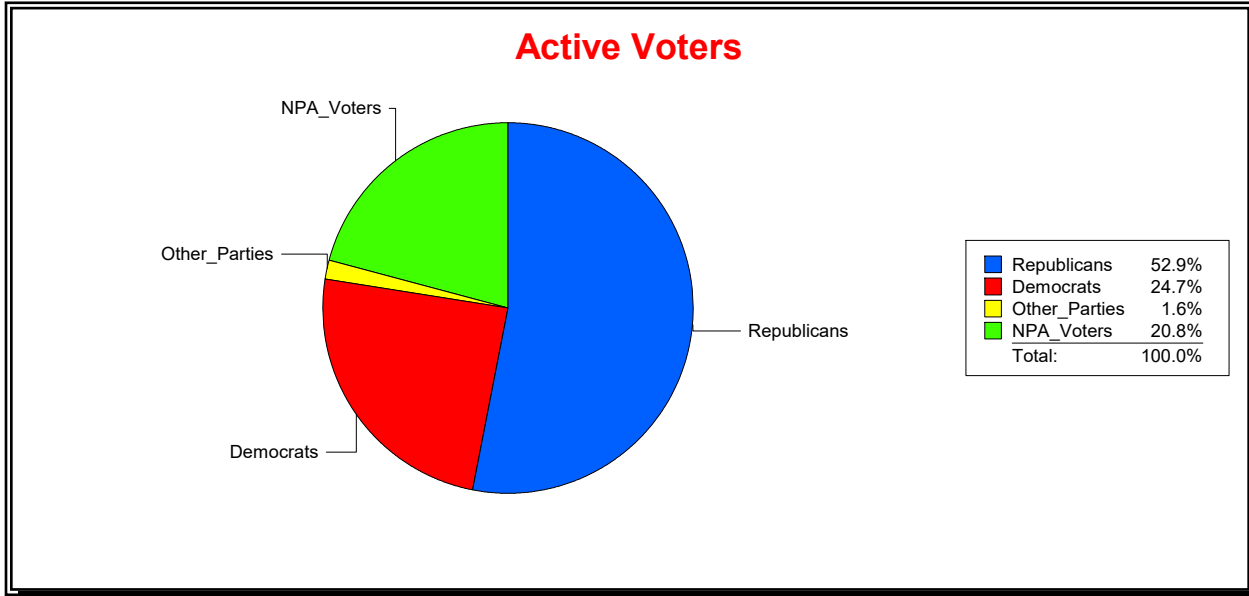

Vicky Oakes

Supervisor of Elections

St Johns County, FL

Date 11/2/2020

Time 09:34 AM

Graphs of District Registration

Active Registered Voters

Inactive Voters

District	Total	Dems	Reps	NonP	Other	Total	Dems	Reps	NonP	Other
St. Johns County	211,424	52,229	111,888	43,895	3,412	9,636	2,327	3,777	3,406	126

Vicky Oakes

Supervisor of Elections

St Johns County, FL

Date 11/2/2020