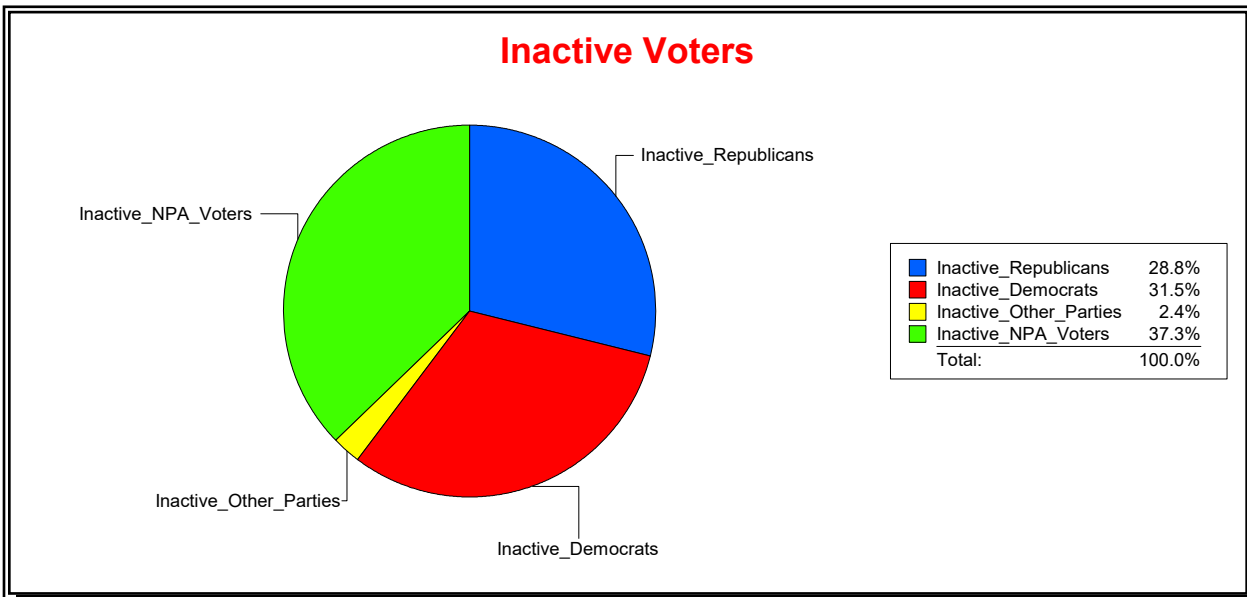

Vicky Oakes

Supervisor of Elections

St Johns County, FL

Date 11/2/2020

Time 09:34 AM

Graphs of District Registration

District	Active Registered Voters					Inactive Voters				
	Total	Dems	Reps	NonP	Other	Total	Dems	Reps	NonP	Other
St Augustine	11,315	4,360	4,339	2,381	235	1,039	327	299	388	25