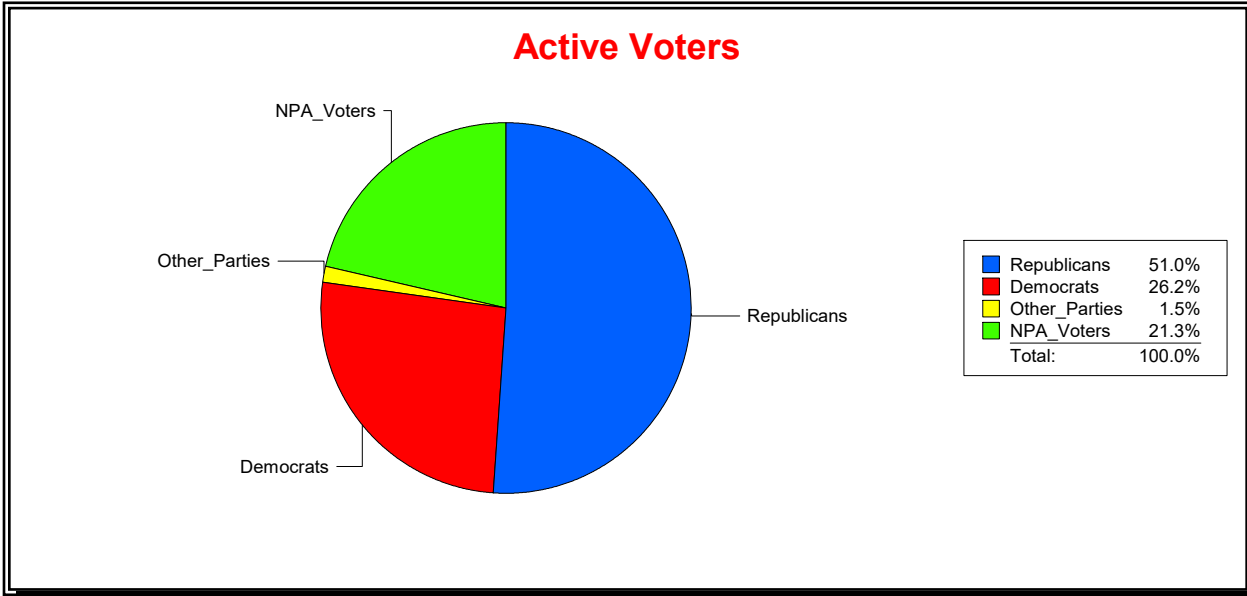

Vicky Oakes

Supervisor of Elections

St Johns County, FL

Date 11/2/2020

Time 09:34 AM

Graphs of District Registration

Active Registered Voters

Inactive Voters

District	Total	Dems	Reps	NonP	Other	Total	Dems	Reps	NonP	Other
County Commission - Dist 2	37,812	9,915	19,290	8,039	568	1,956	508	732	697	19