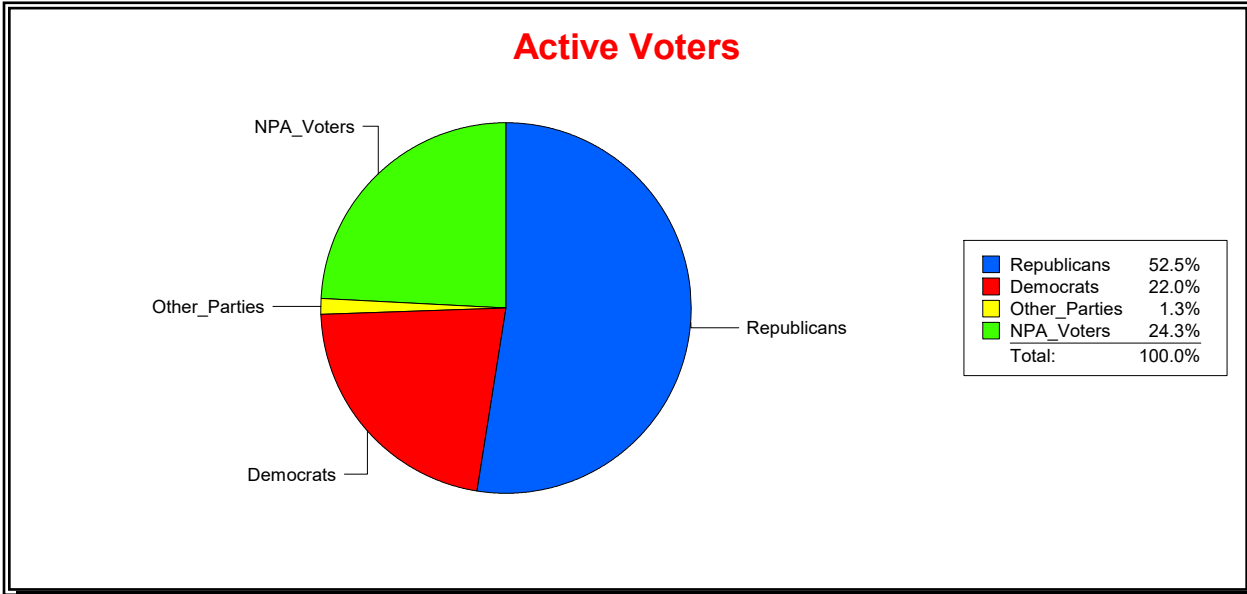

Supervisor of Elections

St Johns County, FL

Date 11/2/2020

Time 09:34 AM

Graphs of District Registration

Active Registered Voters

Inactive Voters

District	Total	Dems	Reps	NonP	Other	Total	Dems	Reps	NonP	Other
Glen St Johns Comm Dev Dist	1,038	228	545	252	13	33	3	14	15	1