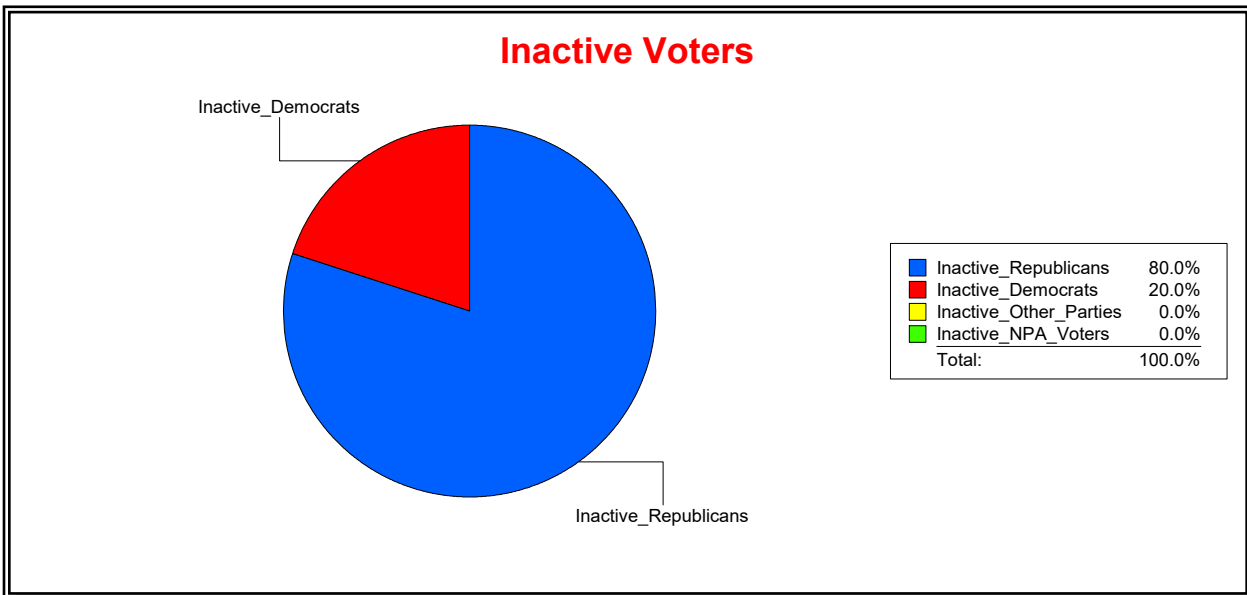

Vicky Oakes

Supervisor of Elections

St Johns County, FL

Date 11/2/2020

Time 09:34 AM

Graphs of District Registration

Active Registered Voters

Inactive Voters

District	Active Registered Voters					Inactive Voters				
	Total	Dems	Reps	NonP	Other	Total	Dems	Reps	NonP	Other
	914	183	510	192	29	10	2	8	0	0