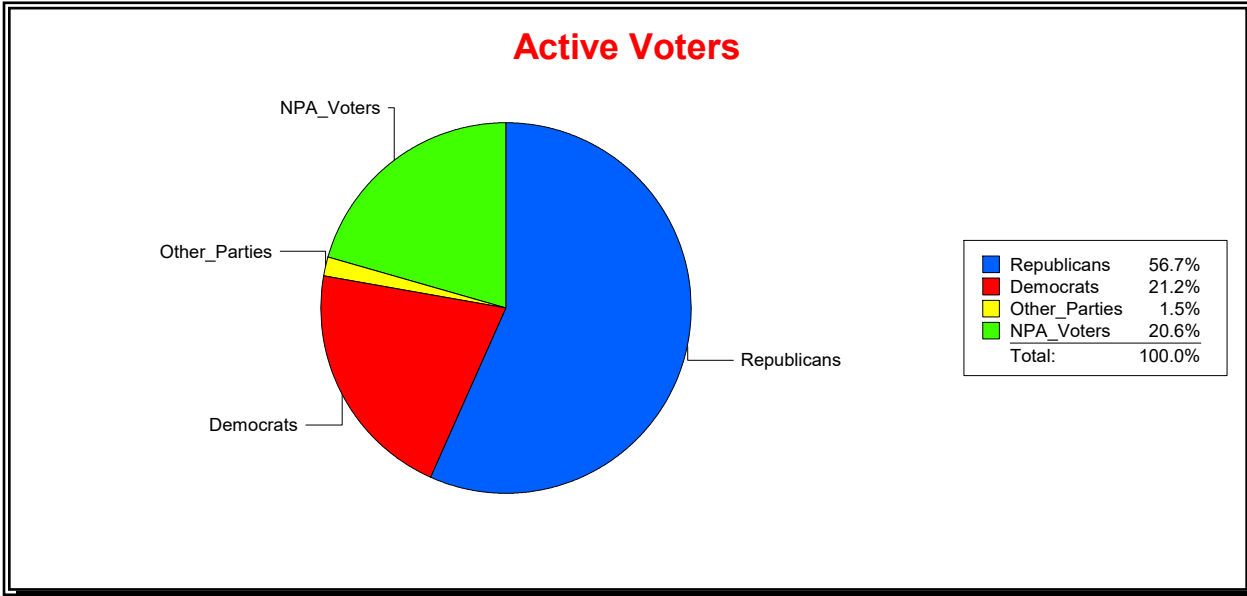

District	Total	Dems	Reps	NonP	Other	Total	Dems	Reps	NonP	Other
St. Johns County	211,424	52,229	111,888	43,895	3,412	9,636	2,327	3,777	3,406	126

Vicky Oakes

Supervisor of Elections

St Johns County, FL

Date 11/2/2020

Time 09:34 AM

Graphs of District Registration

Active Registered Voters

Inactive Voters

District	Total	Dems	Reps	NonP	Other	Total	Dems	Reps	NonP	Other
County Commission - Dist 1	47,626	10,093	26,994	9,826	713	1,662	347	786	514	15