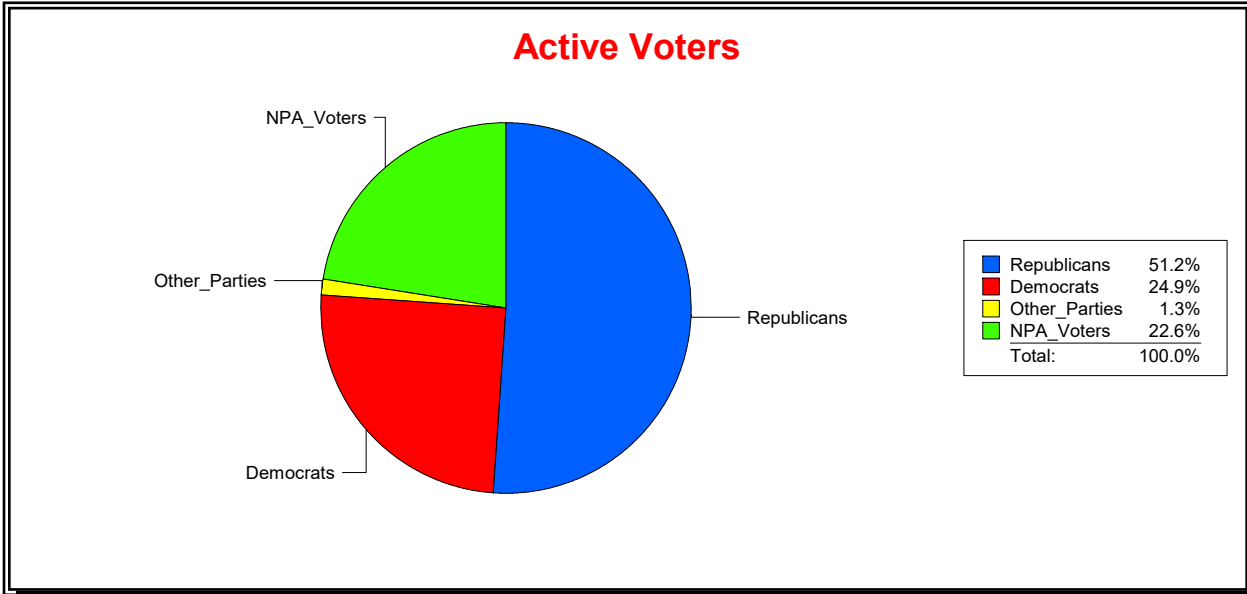

Vicky Oakes

Supervisor of Elections

St Johns County, FL

Date 11/2/2020

Time 09:34 AM

Graphs of District Registration

Active Registered Voters

Inactive Voters

District	Total	Dems	Reps	NonP	Other	Total	Dems	Reps	NonP	Other
Brandy Creek Comm Dev Dist	1,354	337	693	306	18	96	19	53	23	1