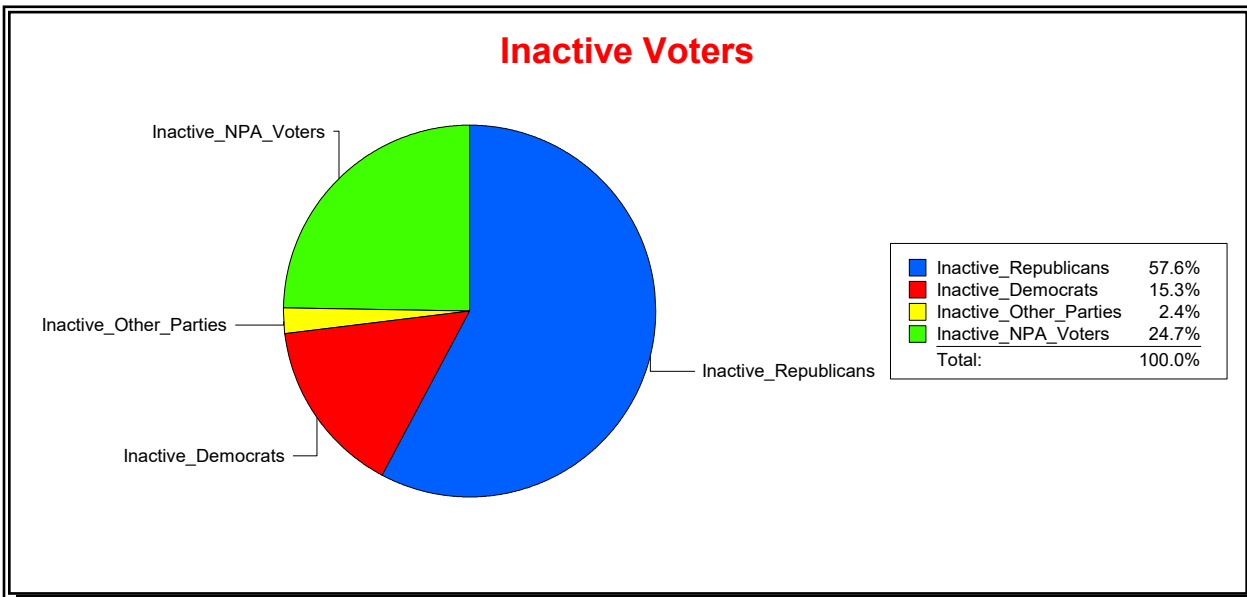

Vicky Oakes

Supervisor of Elections

St Johns County, FL

Date 11/2/2020

Time 09:34 AM

Graphs of District Registration

Active Registered Voters

Inactive Voters

District	Total	Dems	Reps	NonP	Other	Total	Dems	Reps	NonP	Other
Marshall Creek Comm Dev Dist	2,755	555	1,552	609	39	85	13	49	21	2