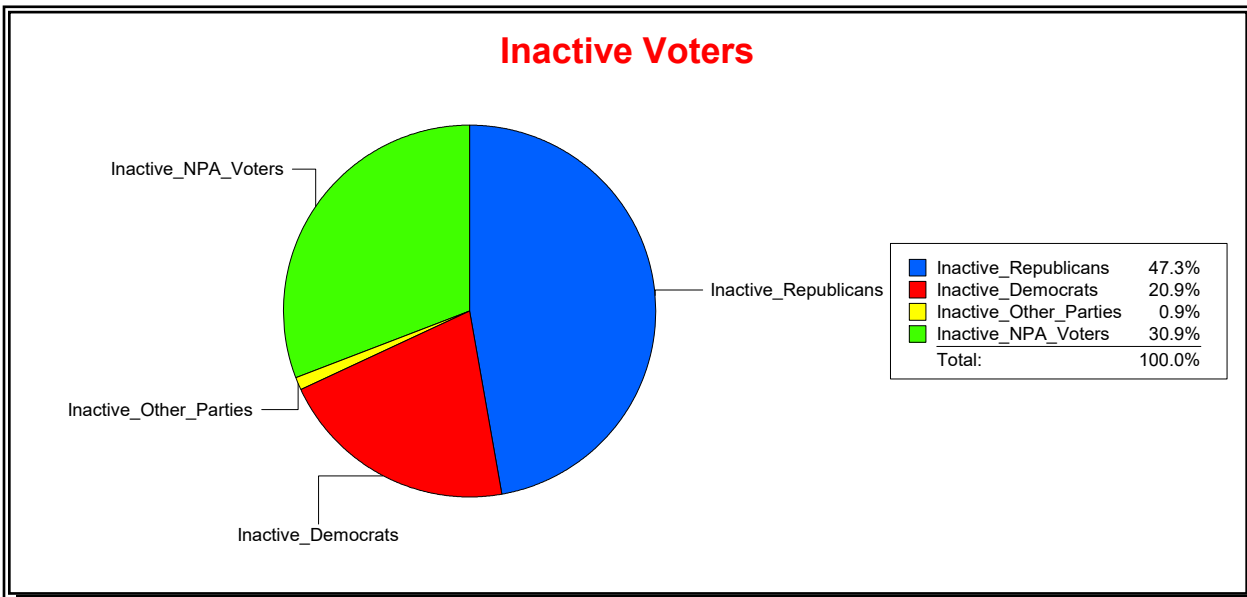

Vicky Oakes

Supervisor of Elections

St Johns County, FL

Date 11/2/2020

Time 09:34 AM

Graphs of District Registration

Active Registered Voters

Inactive Voters

District	Total	Dems	Reps	NonP	Other	Total	Dems	Reps	NonP	Other
School Board - Dist 1	47,626	10,093	26,994	9,826	713	1,662	347	786	514	15