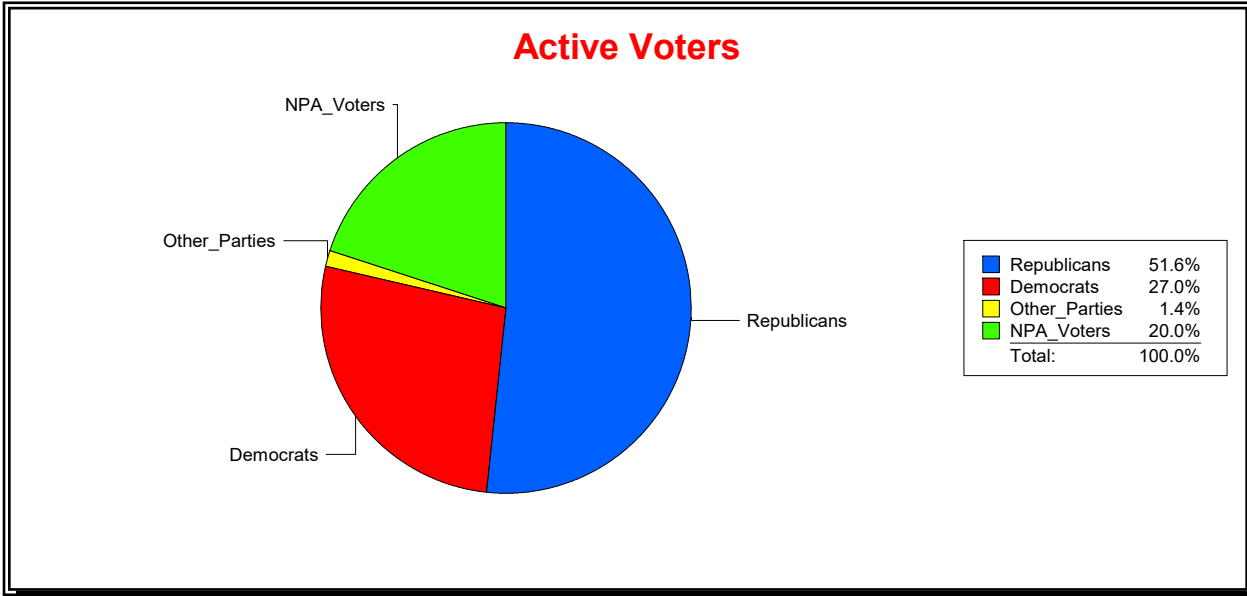

Vicky Oakes

Supervisor of Elections

St Johns County, FL

Date 11/2/2020

Time 09:34 AM

Graphs of District Registration

Active Registered Voters

Inactive Voters

District	Total	Dems	Reps	NonP	Other	Total	Dems	Reps	NonP	Other
US Congress - Dist 6	28,279	7,635	14,590	5,644	410	1,360	396	460	490	14