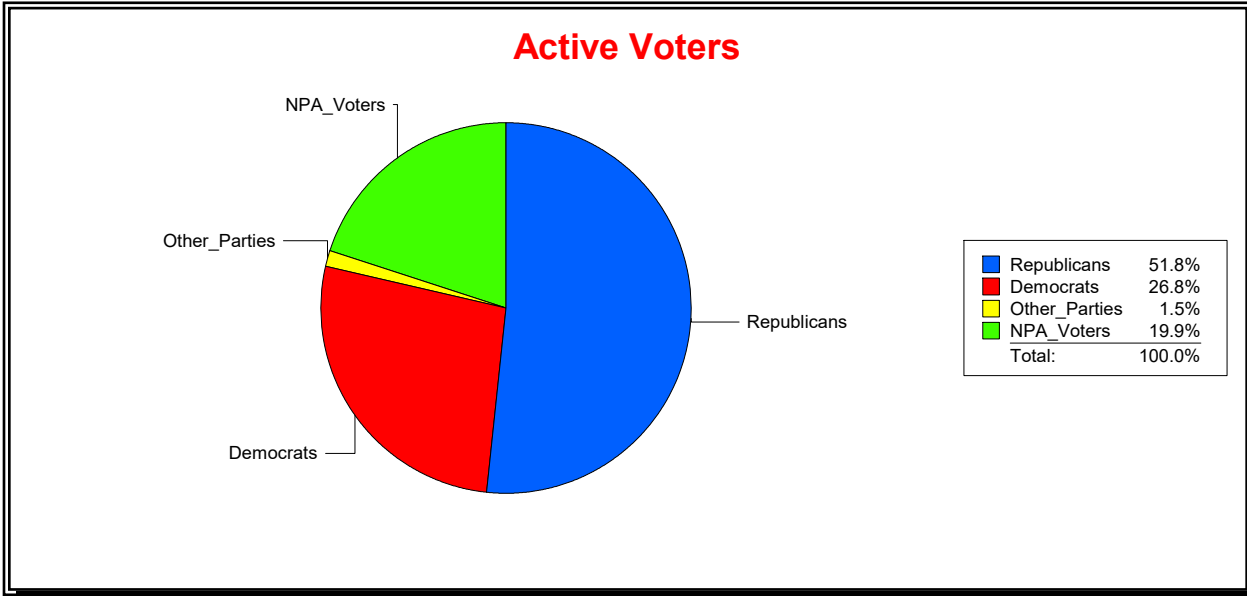

Vicky Oakes

Supervisor of Elections

St Johns County, FL

Date 11/2/2020

Time 09:34 AM

Graphs of District Registration

Active Registered Voters

Inactive Voters

District	Total	Dems	Reps	NonP	Other	Total	Dems	Reps	NonP	Other
School Board - Dist 3	38,367	10,266	19,873	7,650	578	1,671	466	573	608	24