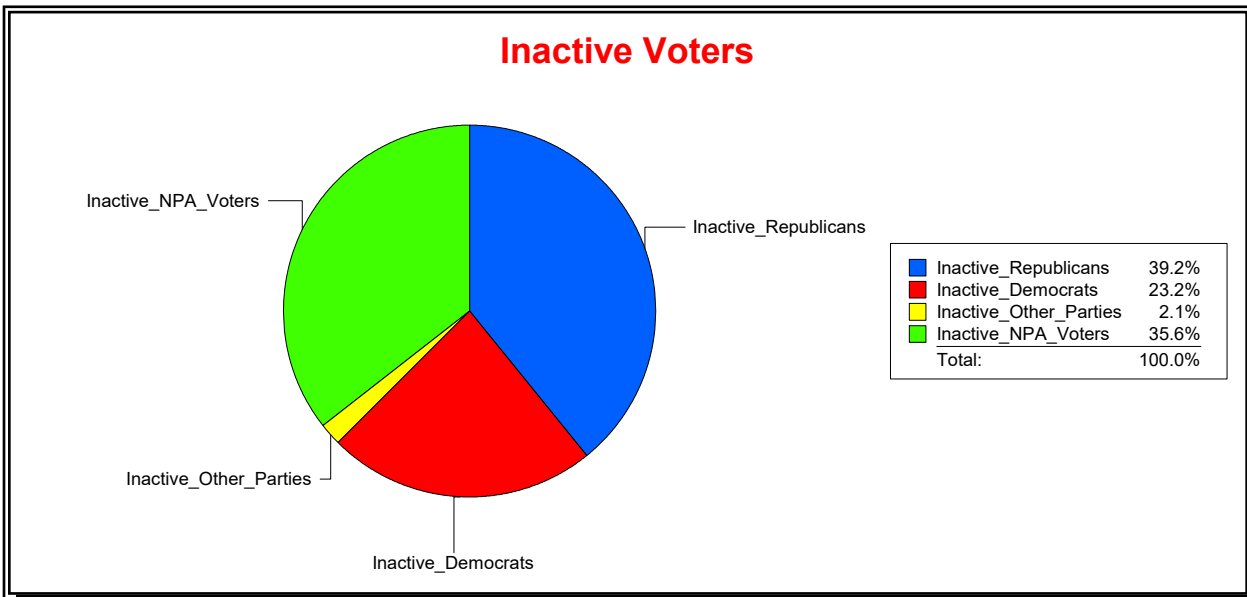

Vicky Oakes

Supervisor of Elections

St Johns County, FL

Date 11/2/2020

Time 09:34 AM

Graphs of District Registration

Active Registered Voters

Inactive Voters

District	Total	Dems	Reps	NonP	Other	Total	Dems	Reps	NonP	Other
Heritage Landing Comm Dev Dist	2,673	704	1,279	642	48	194	45	76	69	4