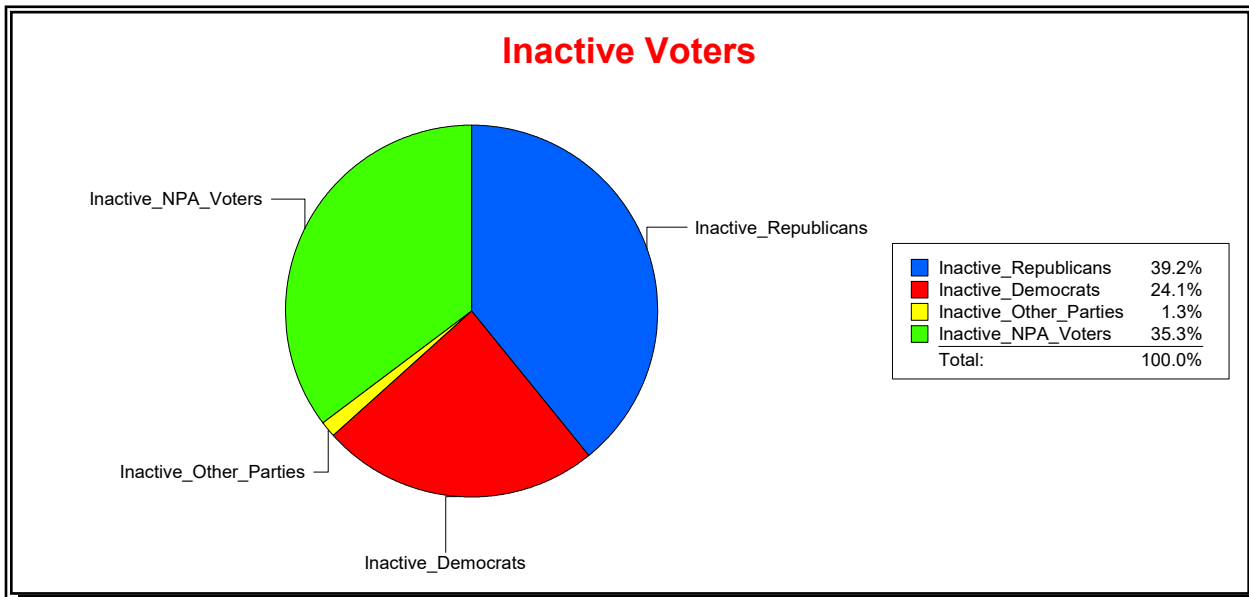

Vicky Oakes

Supervisor of Elections

St Johns County, FL

Date 11/2/2020

Time 09:34 AM

Graphs of District Registration

Active Registered Voters

Inactive Voters

District	Total	Dems	Reps	NonP	Other	Total	Dems	Reps	NonP	Other
St. Johns County	211,424	52,229	111,888	43,895	3,412	9,636	2,327	3,777	3,406	126

Vicky Oakes

Supervisor of Elections

St Johns County, FL

Date 11/2/2020