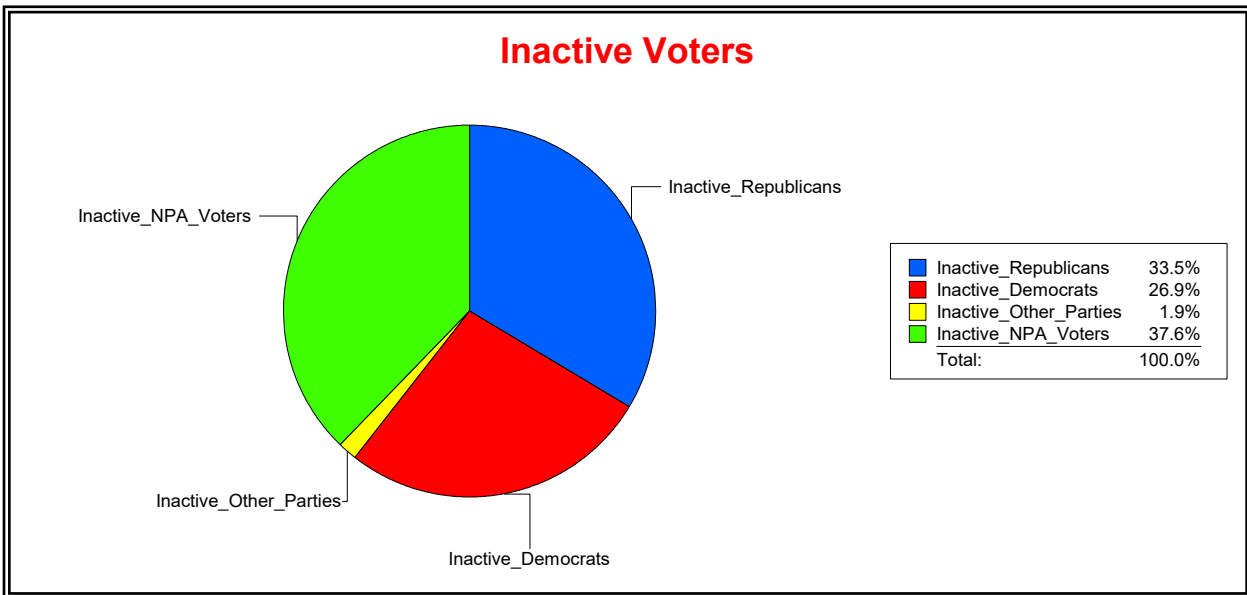

Vicky Oakes

Supervisor of Elections

St Johns County, FL

Date 11/2/2020

Time 09:34 AM

Graphs of District Registration

Active Registered Voters

Inactive Voters

District	Total	Dems	Reps	NonP	Other	Total	Dems	Reps	NonP	Other
County Commission - Dist 5	36,594	11,252	17,053	7,646	643	2,340	630	785	881	44