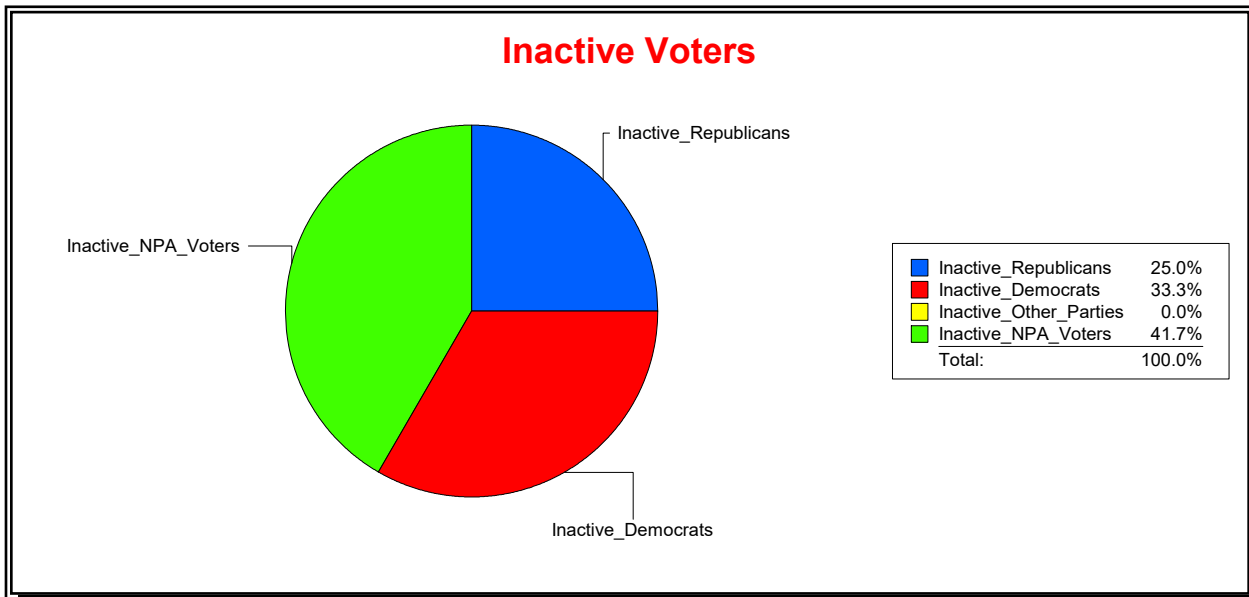

Vicky Oakes

Supervisor of Elections

St Johns County, FL

Date 11/2/2020

Time 09:34 AM

Graphs of District Registration

Active Registered Voters

Inactive Voters

District	Active Registered Voters					Inactive Voters				
	Total	Dems	Reps	NonP	Other	Total	Dems	Reps	NonP	Other
	1,525	326	835	327	37	12	4	3	5	0