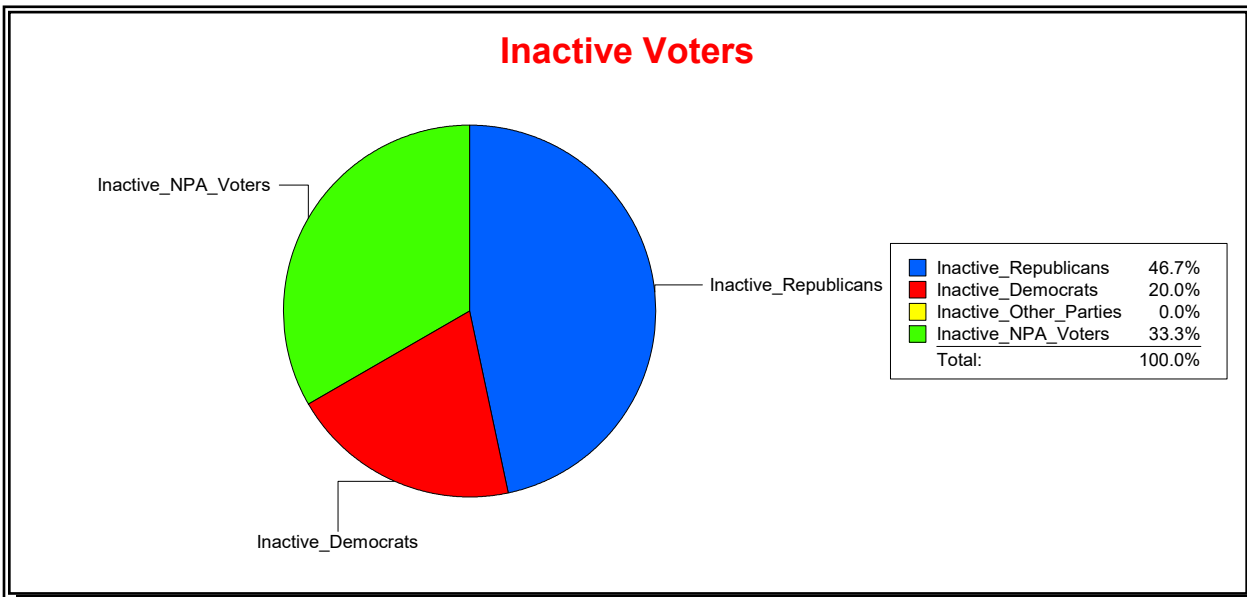

Vicky Oakes

Supervisor of Elections

St Johns County, FL

Date 11/2/2020

Time 09:34 AM

Graphs of District Registration

Active Registered Voters

Inactive Voters

District	Total	Dems	Reps	NonP	Other	Total	Dems	Reps	NonP	Other
Rivers Edge Comm Dev Dist	2,125	423	1,220	443	39	15	3	7	5	0