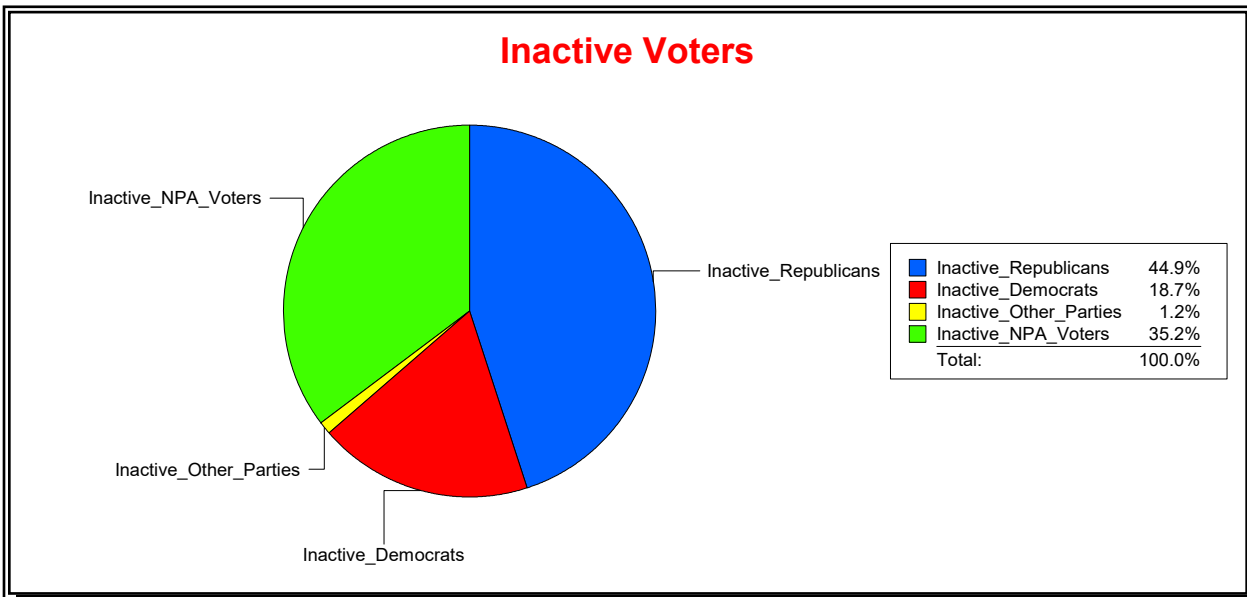

Vicky Oakes

Supervisor of Elections

St Johns County, FL

Date 11/2/2020

Time 09:34 AM

Graphs of District Registration

Active Registered Voters

Inactive Voters

District	Total	Dems	Reps	NonP	Other	Total	Dems	Reps	NonP	Other
School Board - Dist 4	51,025	10,703	28,678	10,734	910	2,007	376	901	706	24