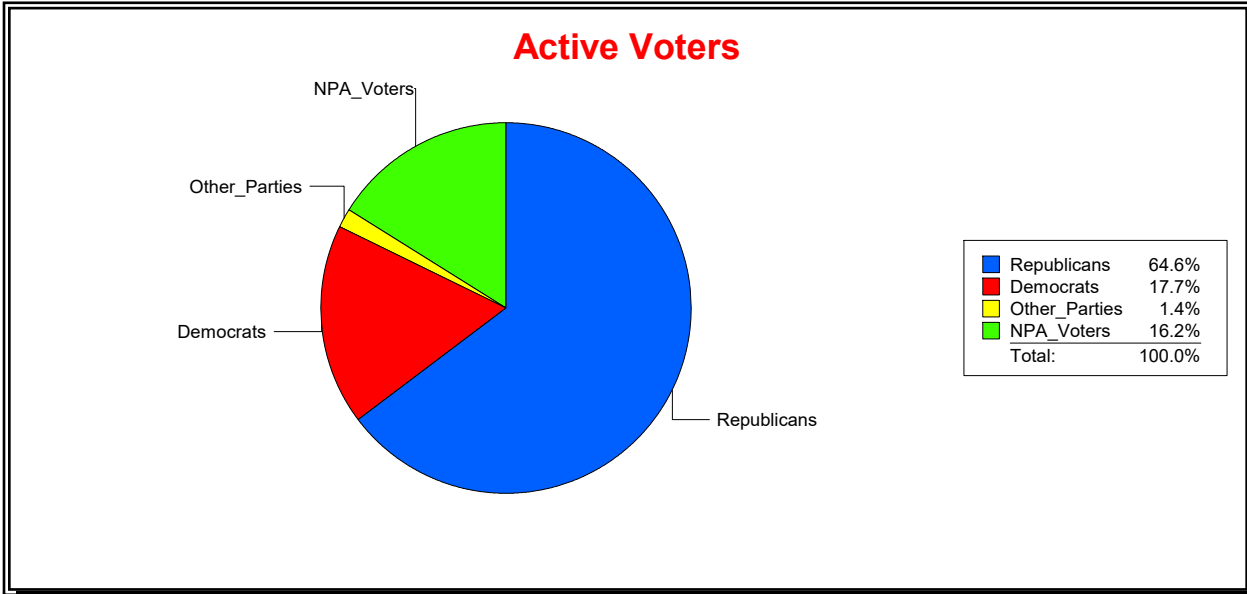

District	Total	Dems	Reps	NonP	Other	Total	Dems	Reps	NonP	Other
Ponte Vedra MSD	3,437	608	2,222	558	49	94	23	46	23	2

Vicky Oakes

Supervisor of Elections

St Johns County, FL

Date 11/2/2020

Time 09:34 AM

Graphs of District Registration