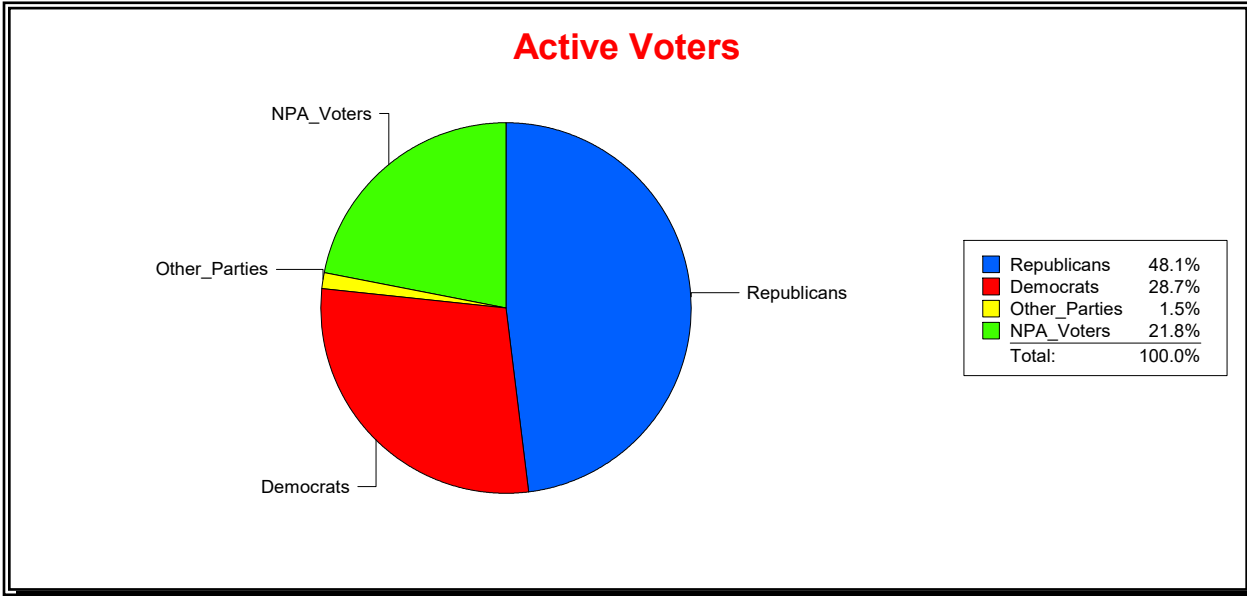

Vicky Oakes

Supervisor of Elections

St Johns County, FL

Date 11/2/2020

Time 09:34 AM

Graphs of District Registration

Active Registered Voters

Inactive Voters

District	Total	Dems	Reps	NonP	Other	Total	Dems	Reps	NonP	Other
St Augustine Beach	5,836	1,673	2,805	1,273	85	355	80	126	144	5