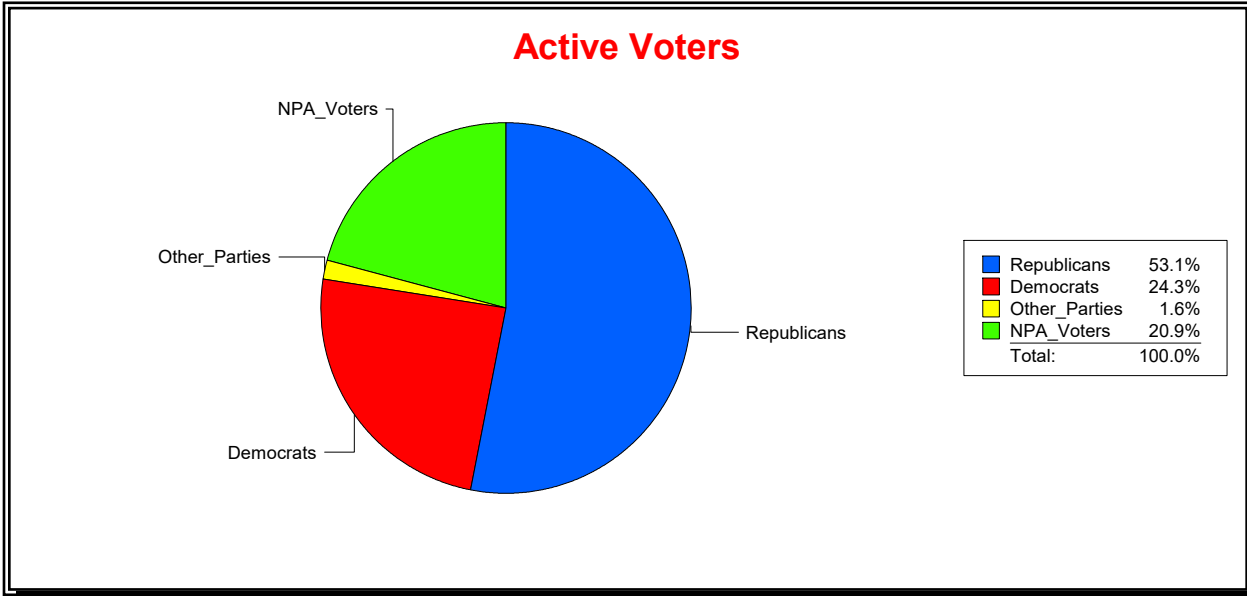

Supervisor of Elections

St Johns County, FL

Date 11/2/2020

Time 09:34 AM

Graphs of District Registration

Active Registered Voters

Inactive Voters

District	Total	Dems	Reps	NonP	Other	Total	Dems	Reps	NonP	Other
State Representative - Dist 17	179,328	43,636	95,211	37,544	2,937	8,140	1,893	3,282	2,855	110