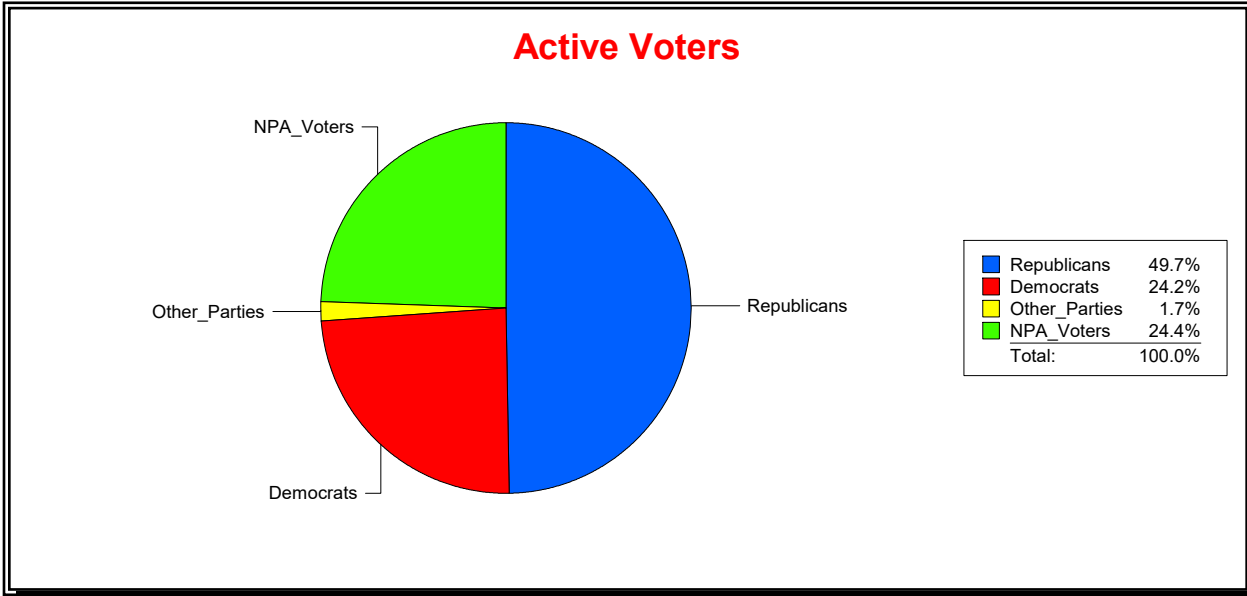

Vicky Oakes

Supervisor of Elections

St Johns County, FL

Date 11/2/2020

Time 09:34 AM

Graphs of District Registration

Active Registered Voters

Inactive Voters

District	Total	Dems	Reps	NonP	Other	Total	Dems	Reps	NonP	Other
World Commerce Comm Dev Dist	1,173	284	583	286	20	60	9	37	14	0