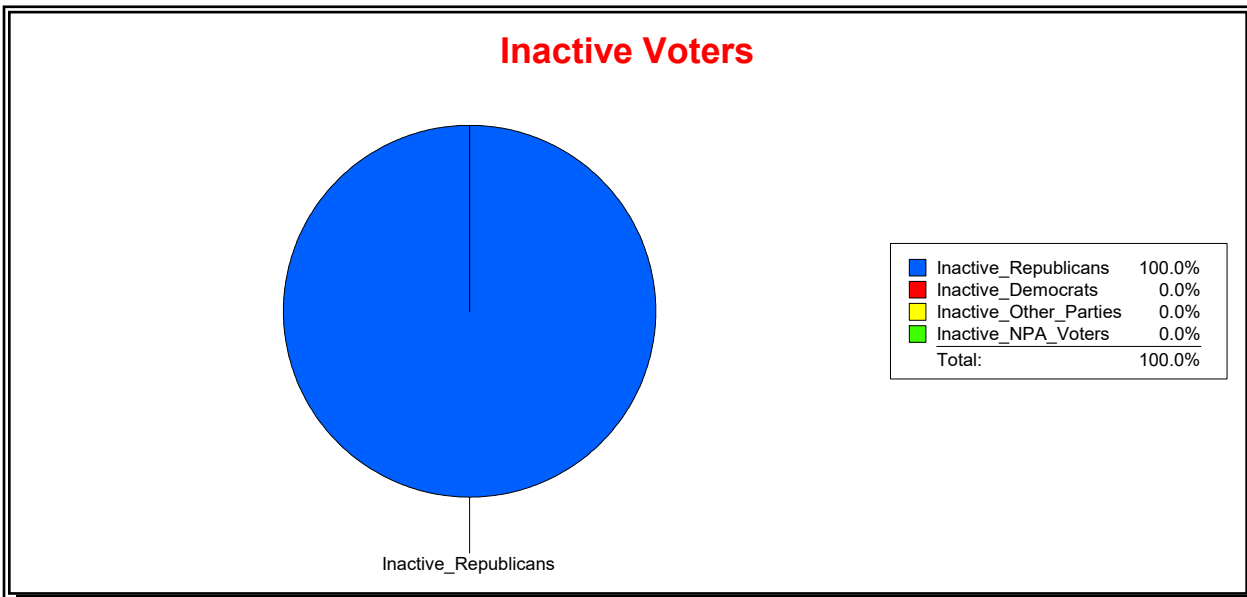

Vicky Oakes

Supervisor of Elections

St Johns County, FL

Date 11/2/2020

Time 09:34 AM

Graphs of District Registration

Active Registered Voters

Inactive Voters

District	Active Registered Voters					Inactive Voters				
	Total	Dems	Reps	NonP	Other	Total	Dems	Reps	NonP	Other
	409	88	237	72	12	2	0	2	0	0