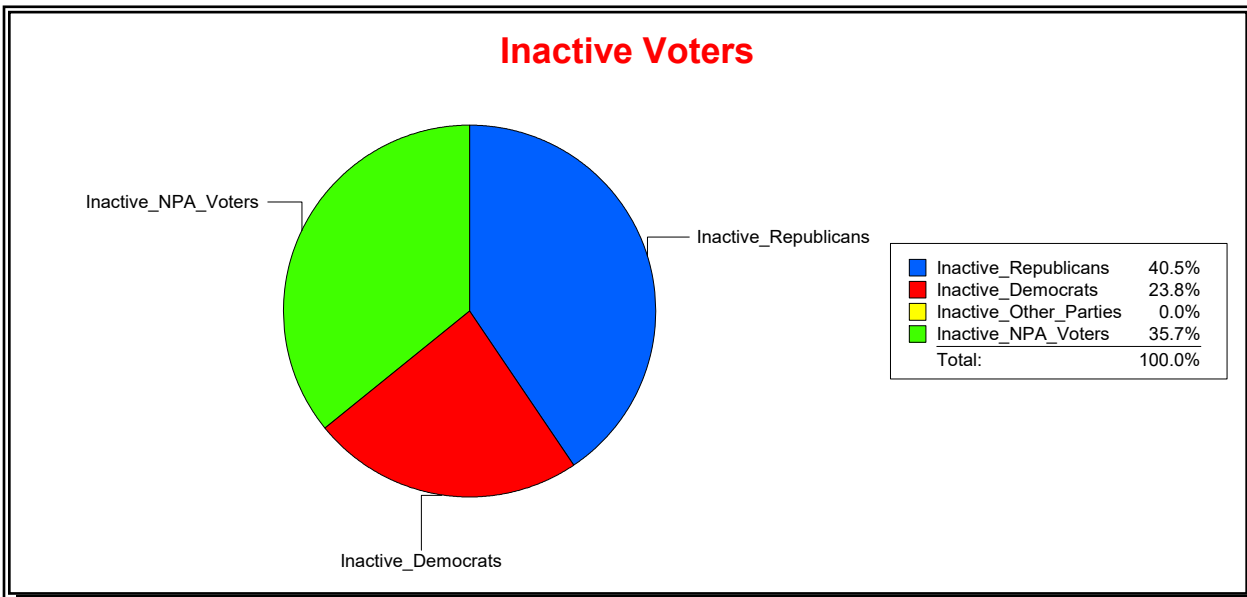

Vicky Oakes

Supervisor of Elections

St Johns County, FL

Date 11/2/2020

Time 09:34 AM

Graphs of District Registration

Active Registered Voters

Inactive Voters

District	Total	Dems	Reps	NonP	Other	Total	Dems	Reps	NonP	Other
Heritage Park Comm Dev Dist	1,423	431	630	337	25	42	10	17	15	0