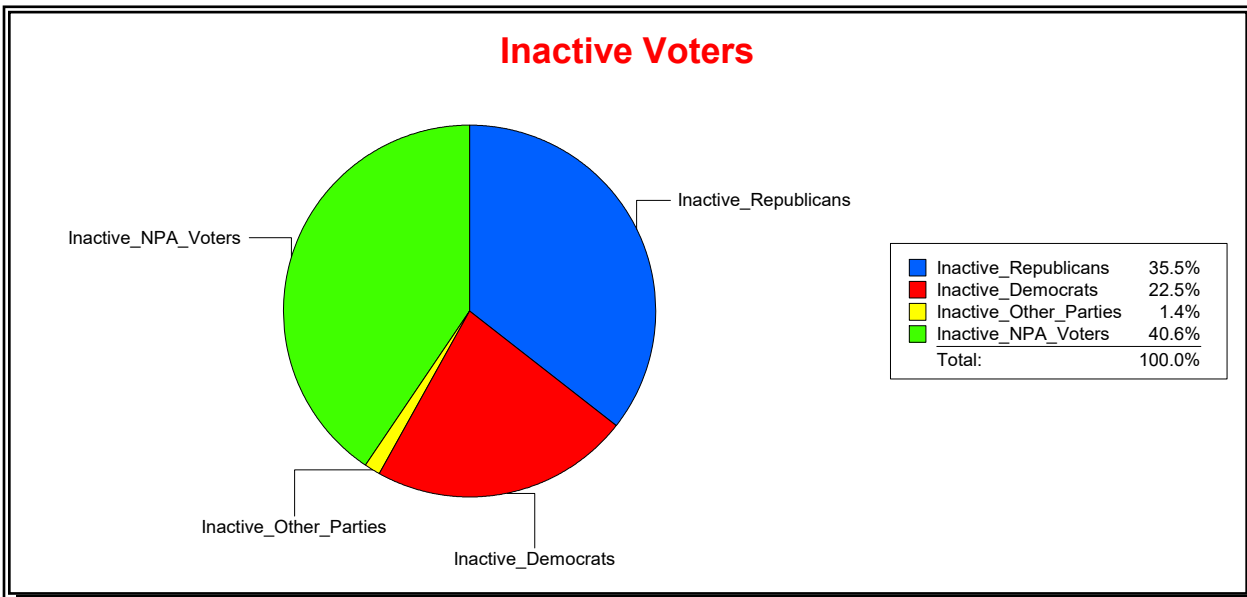

Vicky Oakes

Supervisor of Elections

St Johns County, FL

Date 11/2/2020

Time 09:34 AM

Graphs of District Registration

Active Registered Voters

Inactive Voters

District	Total	Dems	Reps	NonP	Other	Total	Dems	Reps	NonP	Other
St Augustine Beach	5,836	1,673	2,805	1,273	85	355	80	126	144	5