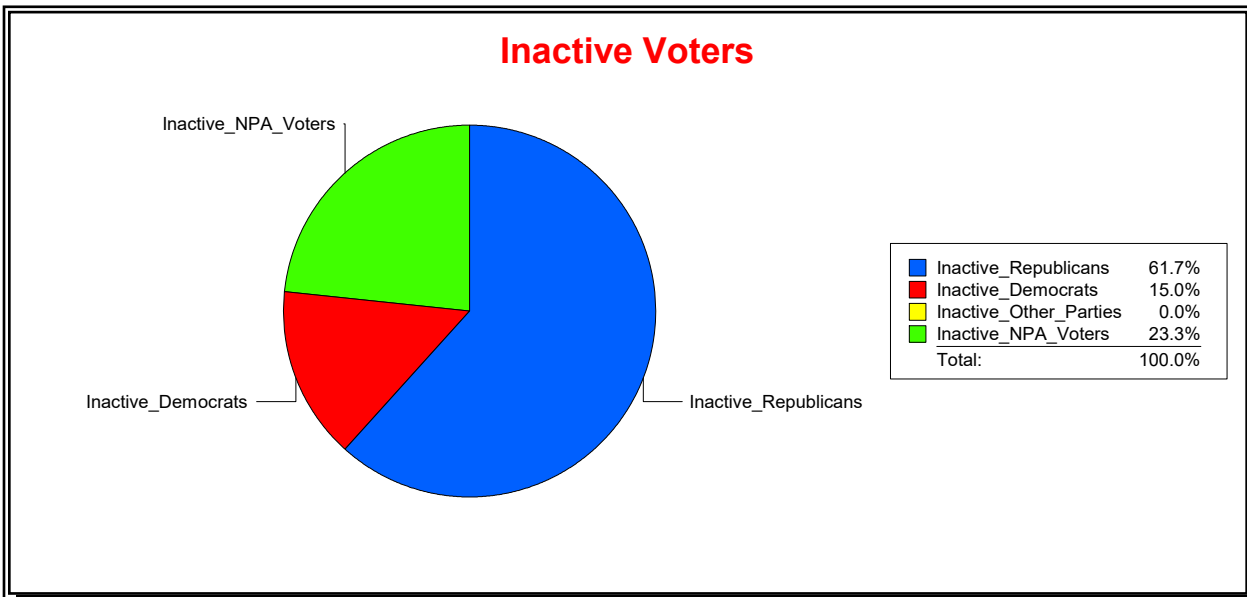

Vicky Oakes

Supervisor of Elections

St Johns County, FL

Date 11/2/2020

Time 09:34 AM

Graphs of District Registration

Active Registered Voters

Inactive Voters

District	Total	Dems	Reps	NonP	Other	Total	Dems	Reps	NonP	Other
World Commerce Comm Dev Dist	1,173	284	583	286	20	60	9	37	14	0