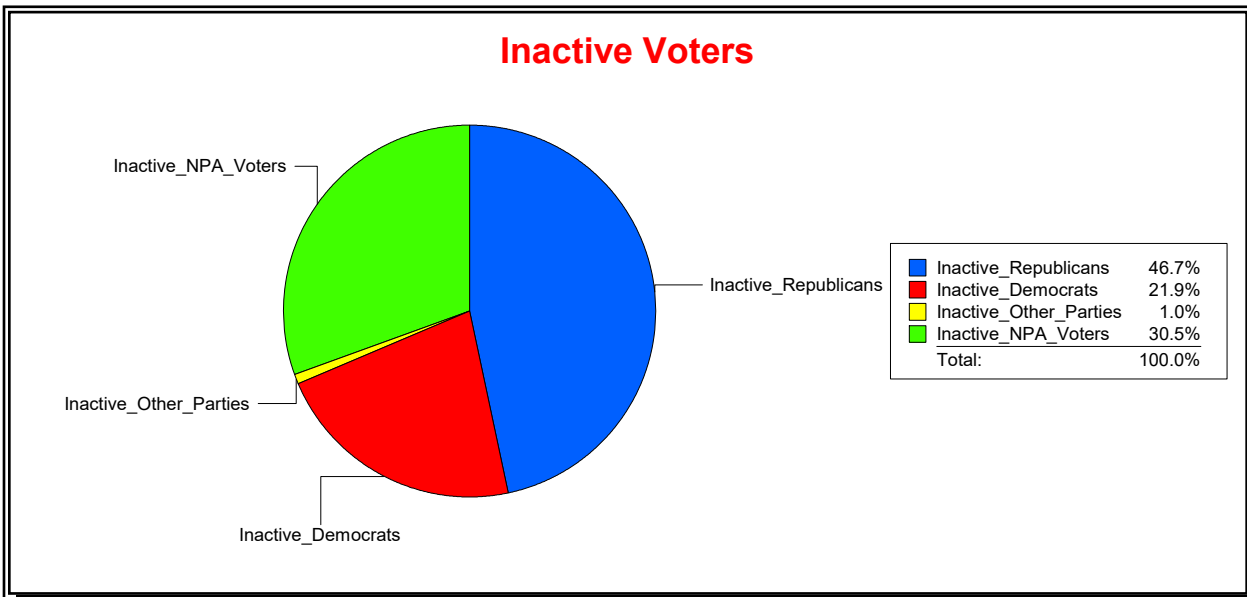

Vicky Oakes

Supervisor of Elections

St Johns County, FL

Date 11/2/2020

Time 09:34 AM

Graphs of District Registration

Active Registered Voters

Inactive Voters

District	Total	Dems	Reps	NonP	Other	Total	Dems	Reps	NonP	Other
Turnbull Creek Comm Dev Dist	2,197	468	1,166	519	44	105	23	49	32	1