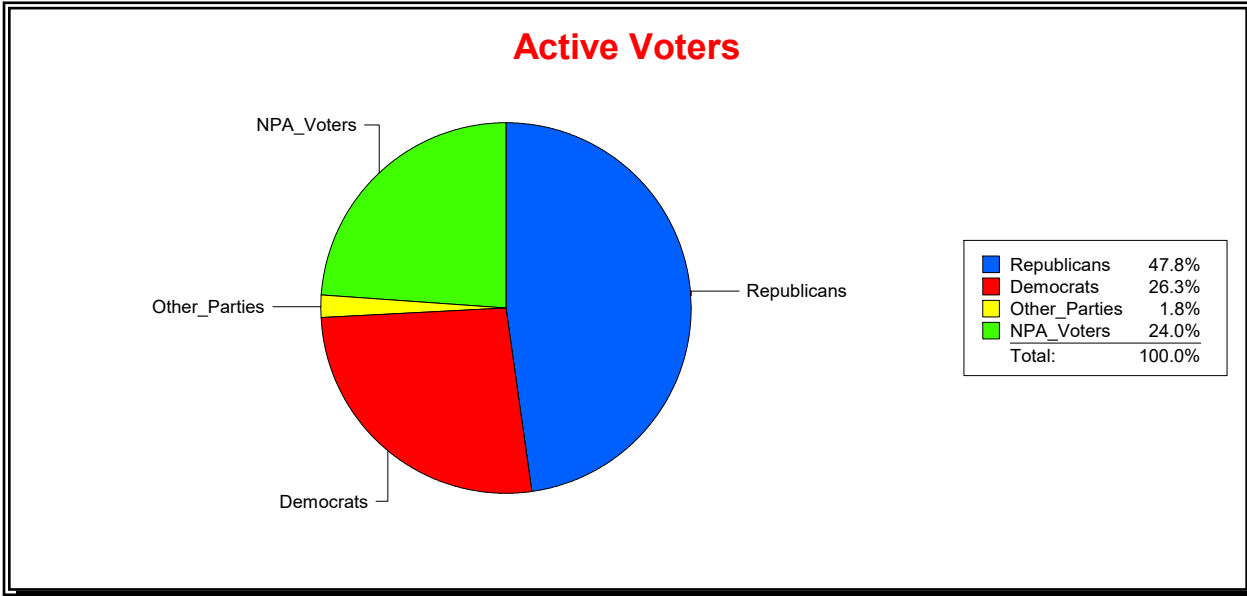

Vicky Oakes

Supervisor of Elections

St Johns County, FL

Date 11/2/2020

Time 09:34 AM

Graphs of District Registration

Active Registered Voters

Inactive Voters

District	Total	Dems	Reps	NonP	Other	Total	Dems	Reps	NonP	Other
Heritage Landing Comm Dev Dist	2,673	704	1,279	642	48	194	45	76	69	4