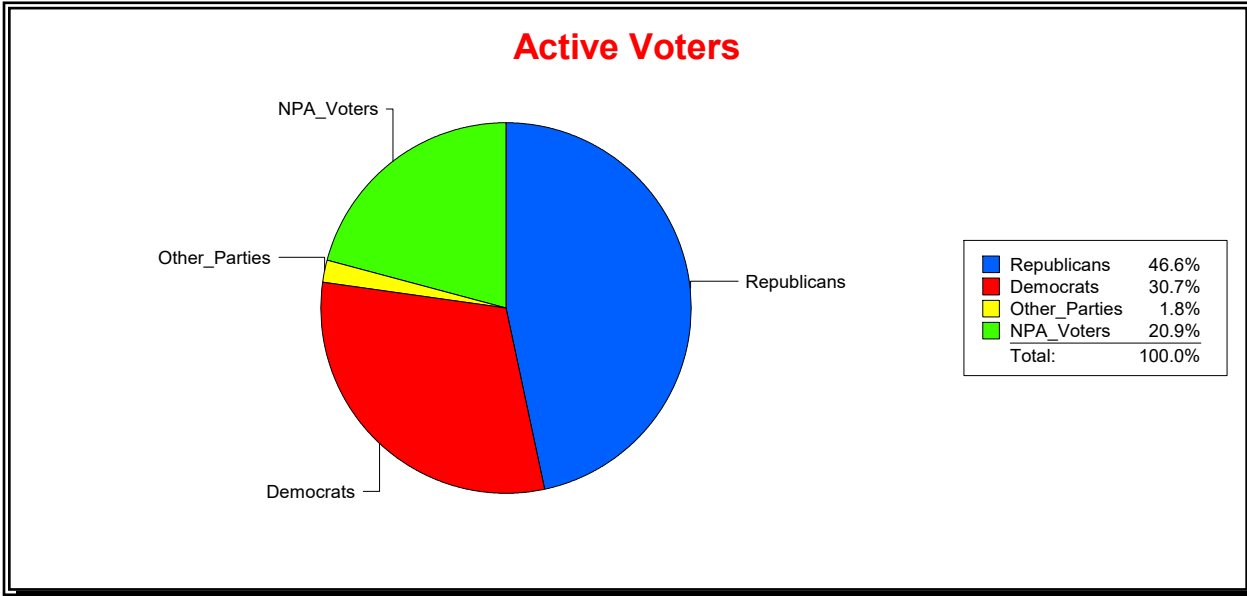

Vicky Oakes

Supervisor of Elections

St Johns County, FL

Date 11/2/2020

Time 09:34 AM

Graphs of District Registration

Active Registered Voters

Inactive Voters

District	Total	Dems	Reps	NonP	Other	Total	Dems	Reps	NonP	Other
School Board - Dist 5	36,594	11,252	17,053	7,646	643	2,340	630	785	881	44