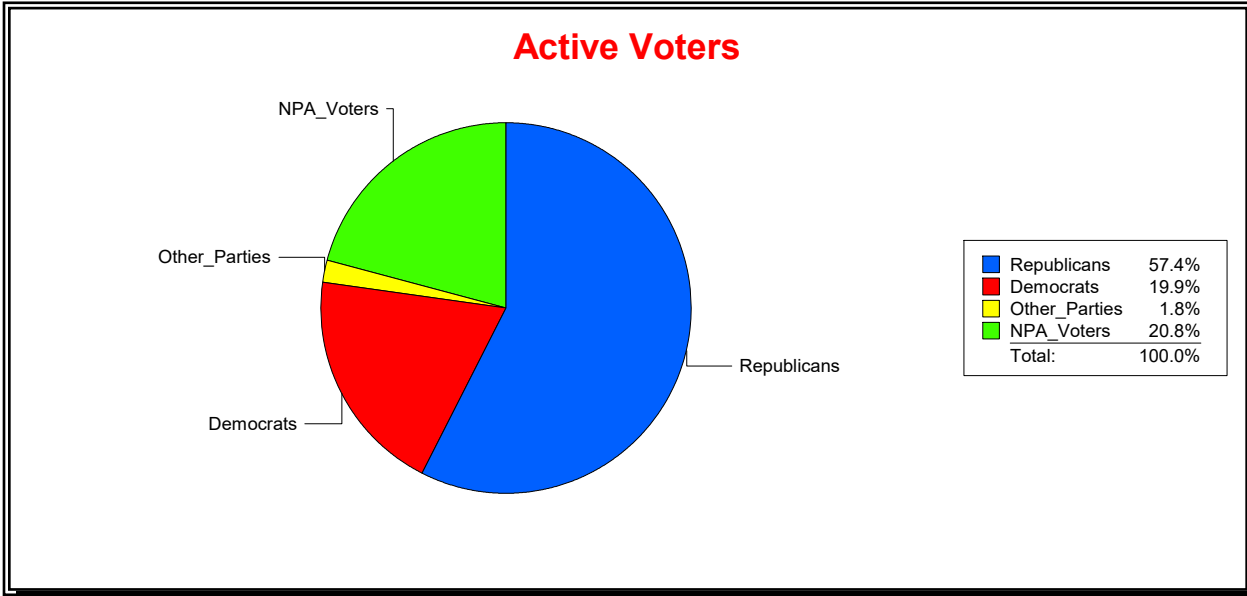

Vicky Oakes

Supervisor of Elections

St Johns County, FL

Date 11/2/2020

Time 09:34 AM

Graphs of District Registration

Active Registered Voters

Inactive Voters

District	Total	Dems	Reps	NonP	Other	Total	Dems	Reps	NonP	Other
Rivers Edge Comm Dev Dist	2,125	423	1,220	443	39	15	3	7	5	0