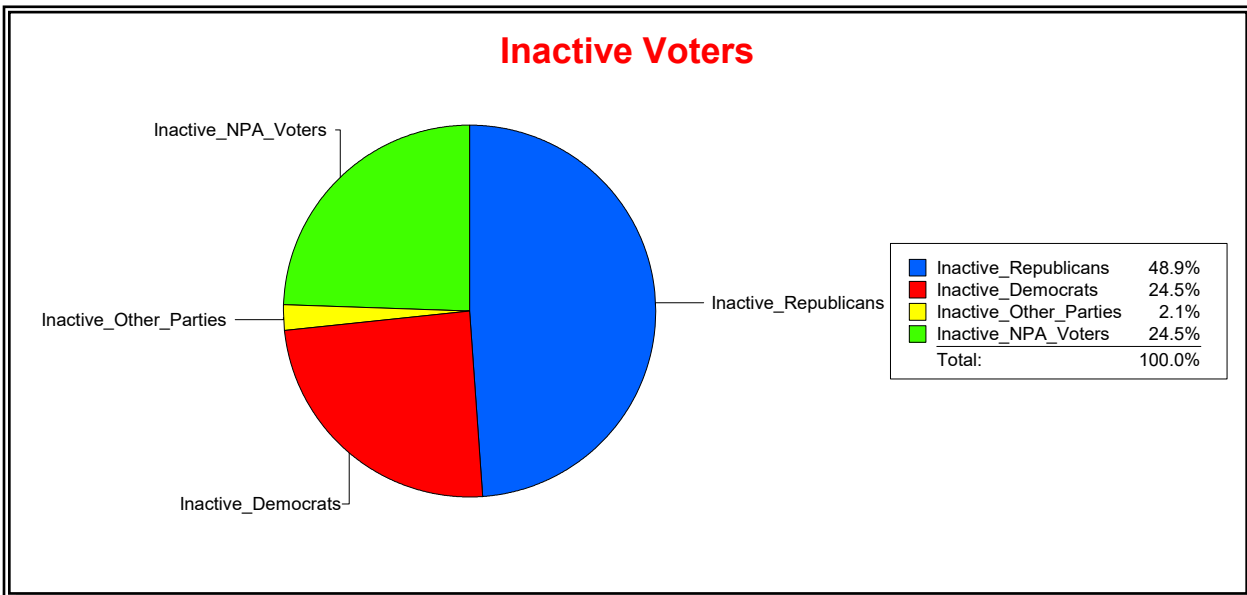

District	Total	Dems	Reps	NonP	Other	Total	Dems	Reps	NonP	Other
Ponte Vedra MSD	3,437	608	2,222	558	49	94	23	46	23	2

Vicky Oakes

Supervisor of Elections

St Johns County, FL

Date 11/2/2020

Time 09:34 AM

Graphs of District Registration