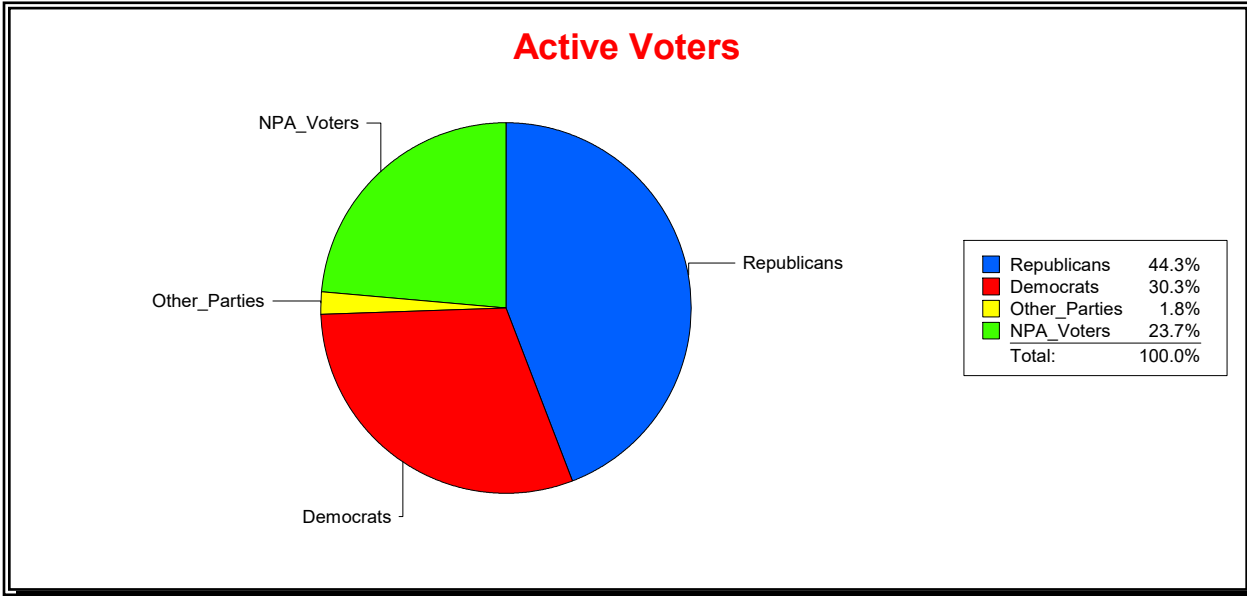

Vicky Oakes

Supervisor of Elections

St Johns County, FL

Date 11/2/2020

Time 09:34 AM

Graphs of District Registration

Active Registered Voters

Inactive Voters

District	Total	Dems	Reps	NonP	Other	Total	Dems	Reps	NonP	Other
Heritage Park Comm Dev Dist	1,423	431	630	337	25	42	10	17	15	0