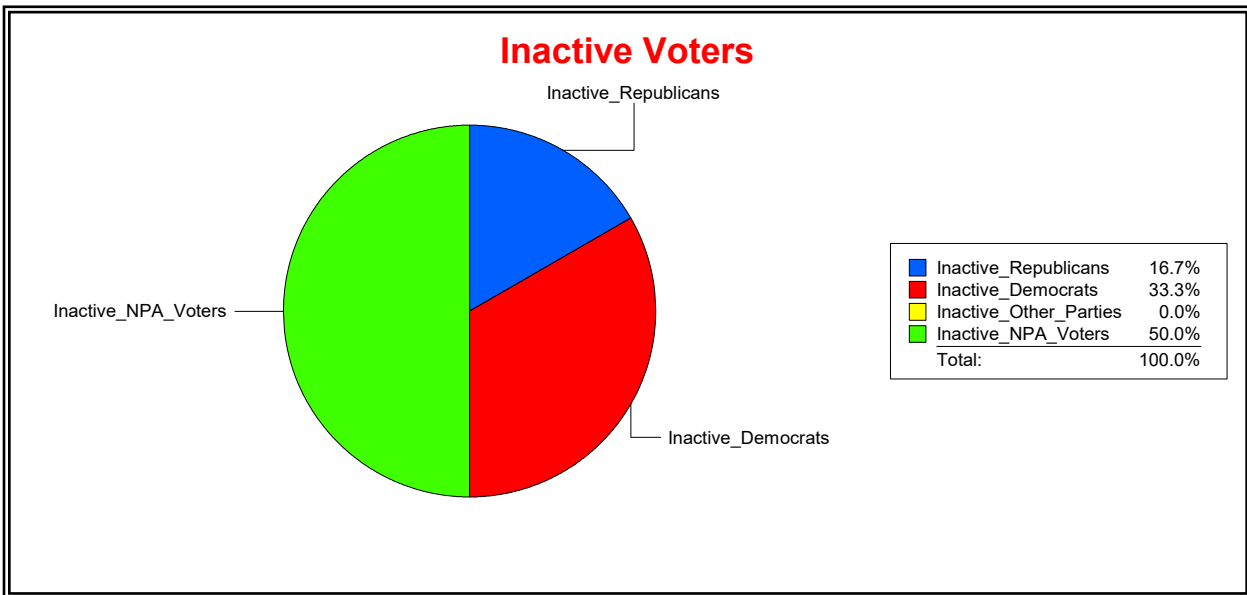

Vicky Oakes

Supervisor of Elections

St Johns County, FL

Date 11/2/2020

Time 09:34 AM

Graphs of District Registration

Active Registered Voters

Inactive Voters

District	Active Registered Voters					Inactive Voters				
	Total	Dems	Reps	NonP	Other	Total	Dems	Reps	NonP	Other
	737	186	298	246	7	6	2	1	3	0