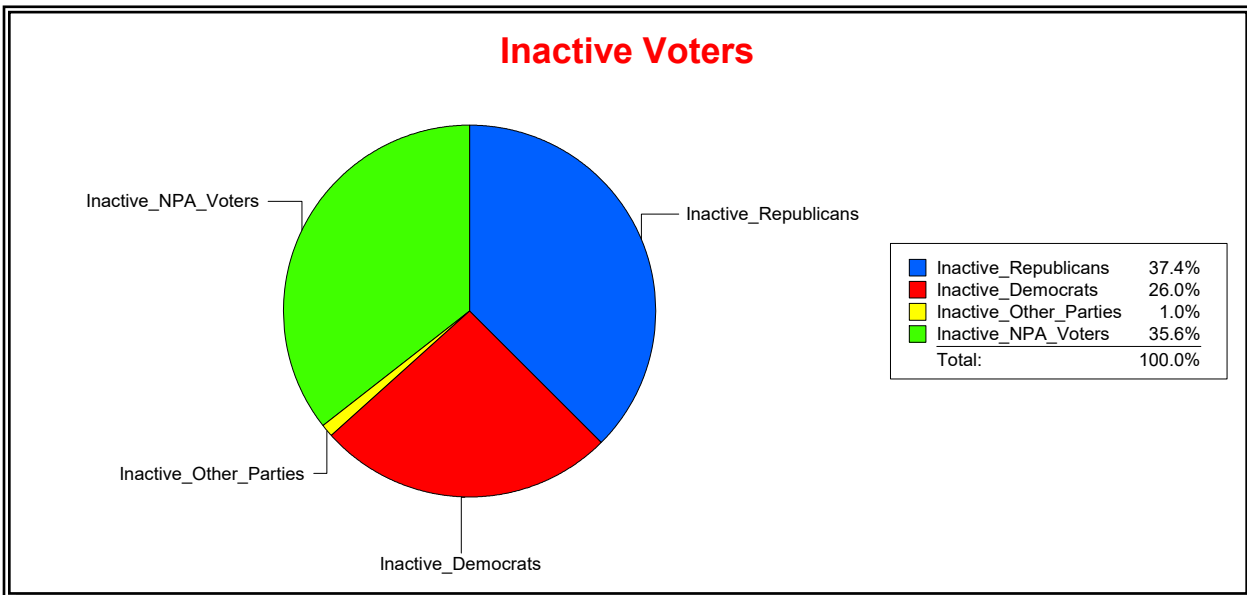

Vicky Oakes

Supervisor of Elections

St Johns County, FL

Date 11/2/2020

Time 09:34 AM

Graphs of District Registration

Active Registered Voters

Inactive Voters

District	Total	Dems	Reps	NonP	Other	Total	Dems	Reps	NonP	Other
School Board - Dist 2	37,812	9,915	19,290	8,039	568	1,956	508	732	697	19