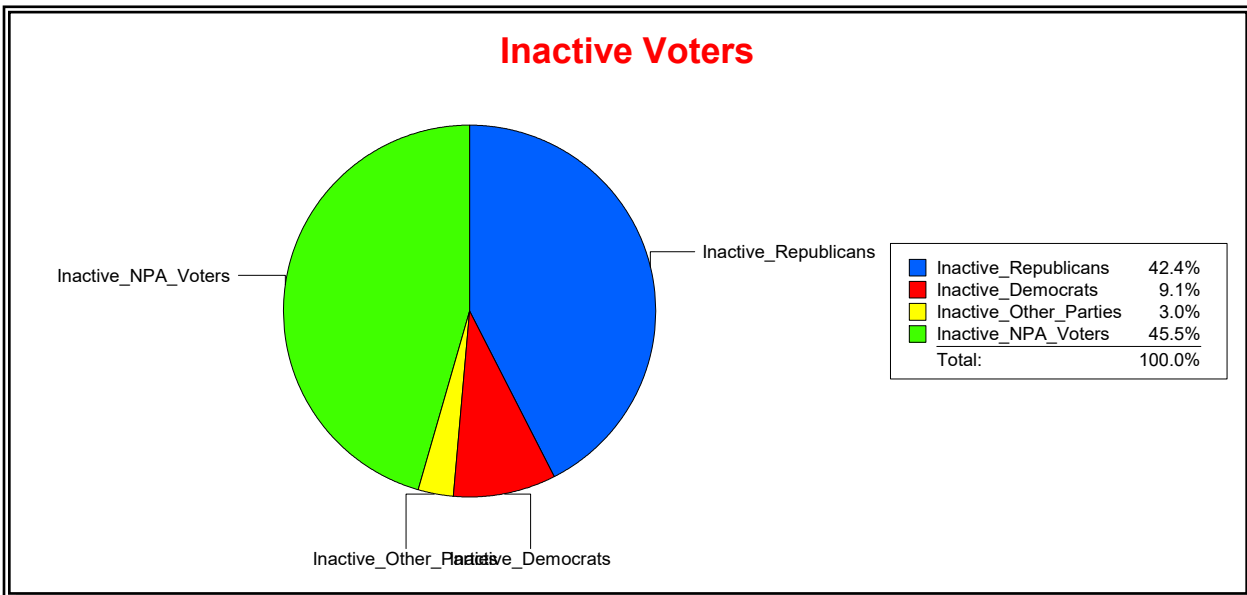

Supervisor of Elections

St Johns County, FL

Date 11/2/2020

Time 09:34 AM

Graphs of District Registration

Active Registered Voters

Inactive Voters

District	Total	Dems	Reps	NonP	Other	Total	Dems	Reps	NonP	Other
Glen St Johns Comm Dev Dist	1,038	228	545	252	13	33	3	14	15	1