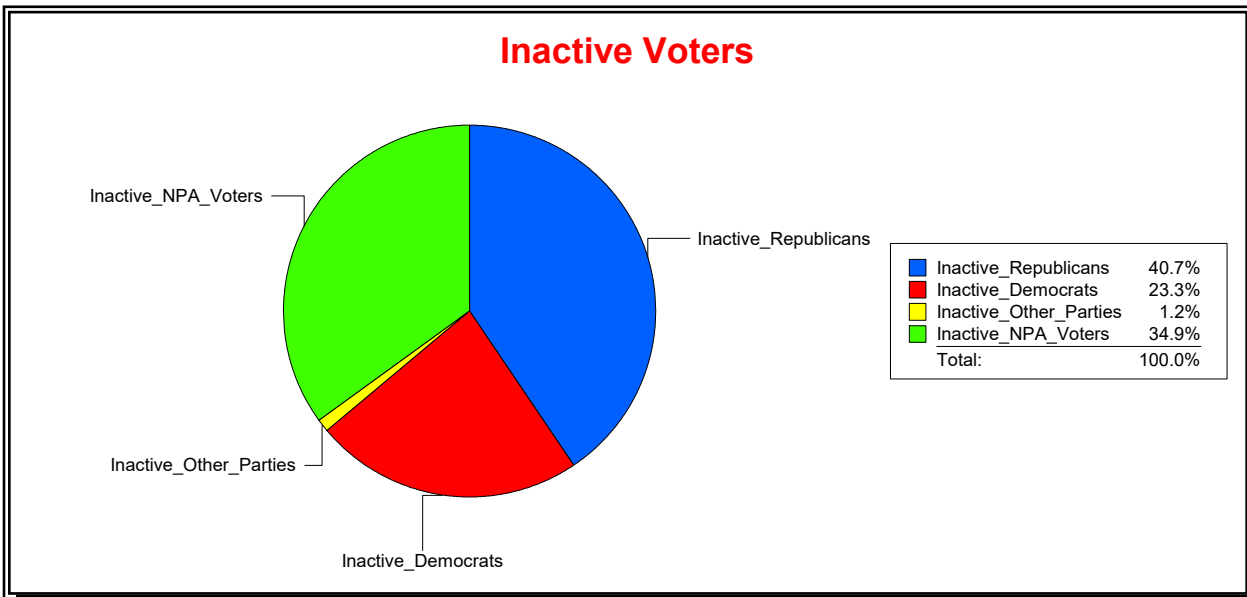

Vicky Oakes

Supervisor of Elections

St Johns County, FL

Date 11/2/2020

Time 09:34 AM

Graphs of District Registration

Active Registered Voters

Inactive Voters

District	Total	Dems	Reps	NonP	Other	Total	Dems	Reps	NonP	Other
St Johns County	194,273	46,196	104,744	40,241	3,092	8,242	1,920	3,352	2,874	96