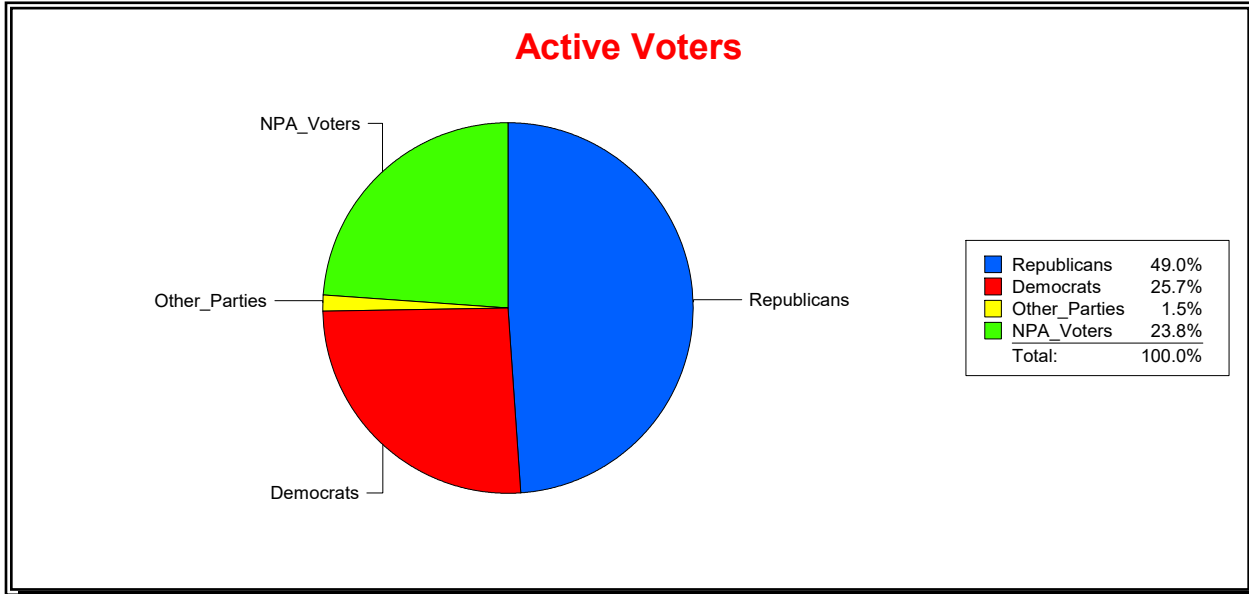

Supervisor of Elections

St Johns County, FL

Date 11/2/2020

Time 09:34 AM

Graphs of District Registration

Active Registered Voters

Inactive Voters

District	Total	Dems	Reps	NonP	Other	Total	Dems	Reps	NonP	Other
St Johns Forest Comm Dev Dist	1,166	300	571	277	18	51	13	18	20	0