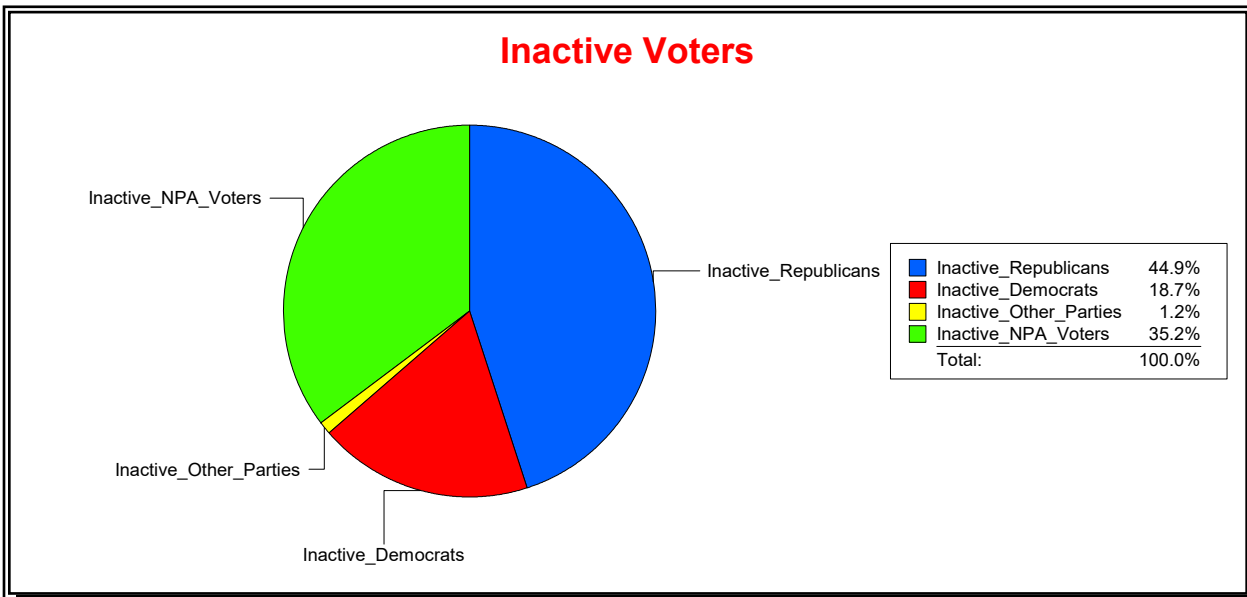

Vicky Oakes

Supervisor of Elections

St Johns County, FL

Date 11/2/2020

Time 09:34 AM

Graphs of District Registration

Active Registered Voters

Inactive Voters

District	Total	Dems	Reps	NonP	Other	Total	Dems	Reps	NonP	Other
County Commission - Dist 4	51,025	10,703	28,678	10,734	910	2,007	376	901	706	24