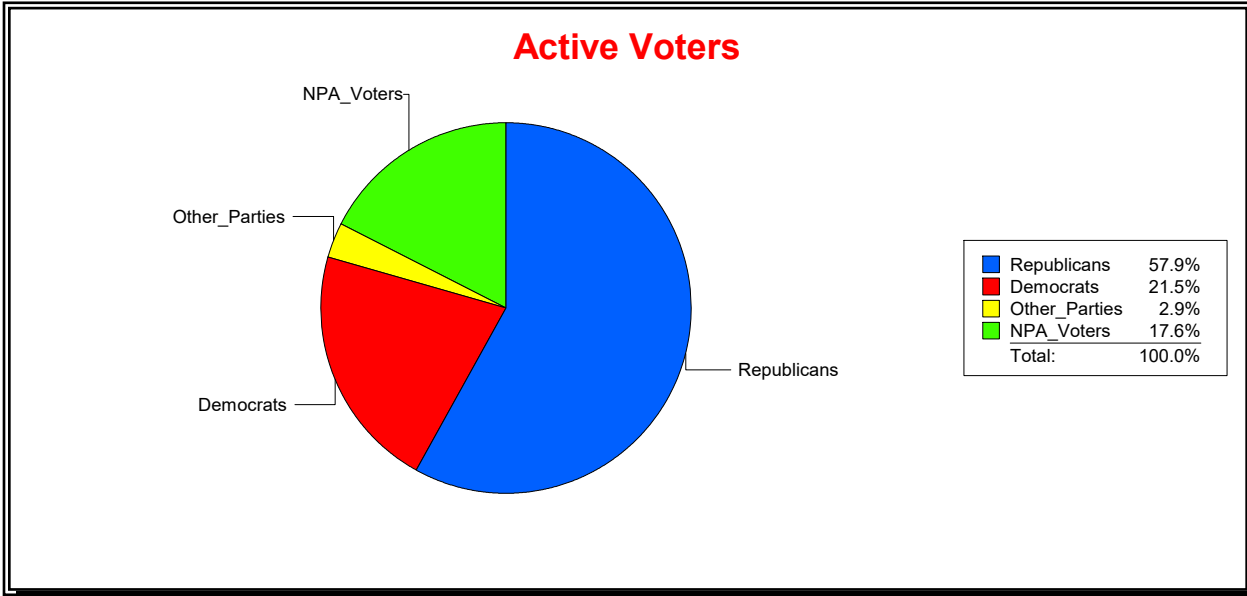

Vicky Oakes

Supervisor of Elections

St Johns County, FL

Date 11/2/2020

Time 09:34 AM

Graphs of District Registration

Active Registered Voters

Inactive Voters

District	Active Registered Voters					Inactive Voters				
	Total	Dems	Reps	NonP	Other	Total	Dems	Reps	NonP	Other
	409	88	237	72	12	2	0	2	0	0