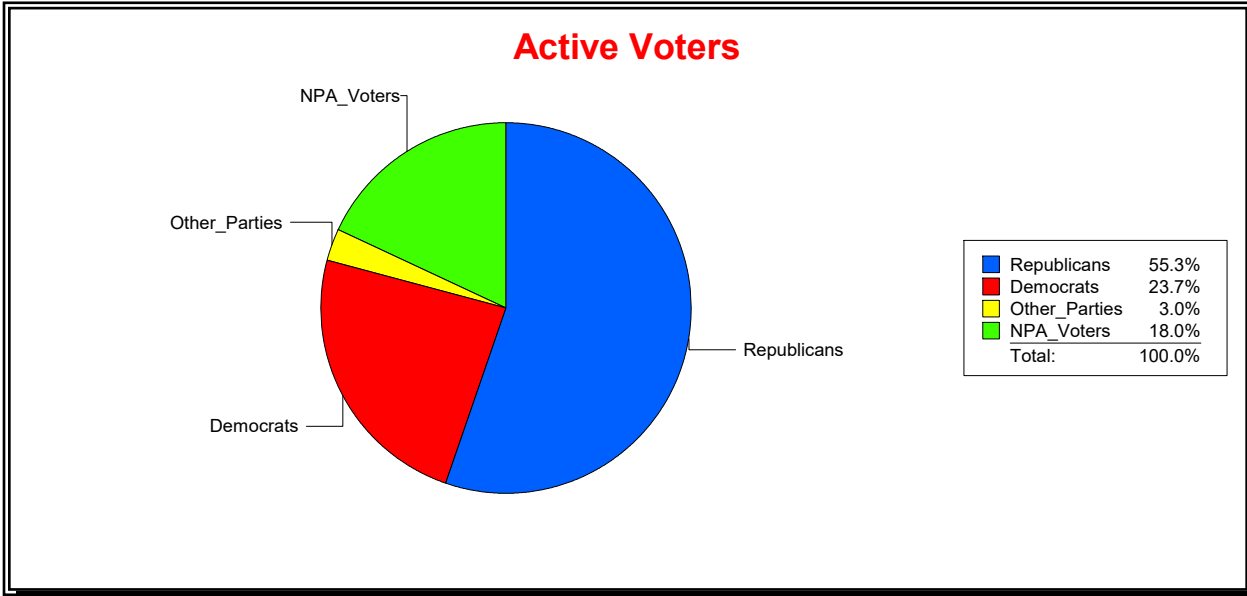

Vicky Oakes

Supervisor of Elections

St Johns County, FL

Date 11/2/2020

Time 09:34 AM

Graphs of District Registration

Active Registered Voters

Inactive Voters

District	Active Registered Voters					Inactive Voters				
	Total	Dems	Reps	NonP	Other	Total	Dems	Reps	NonP	Other
	506	120	280	91	15	4	1	1	2	0