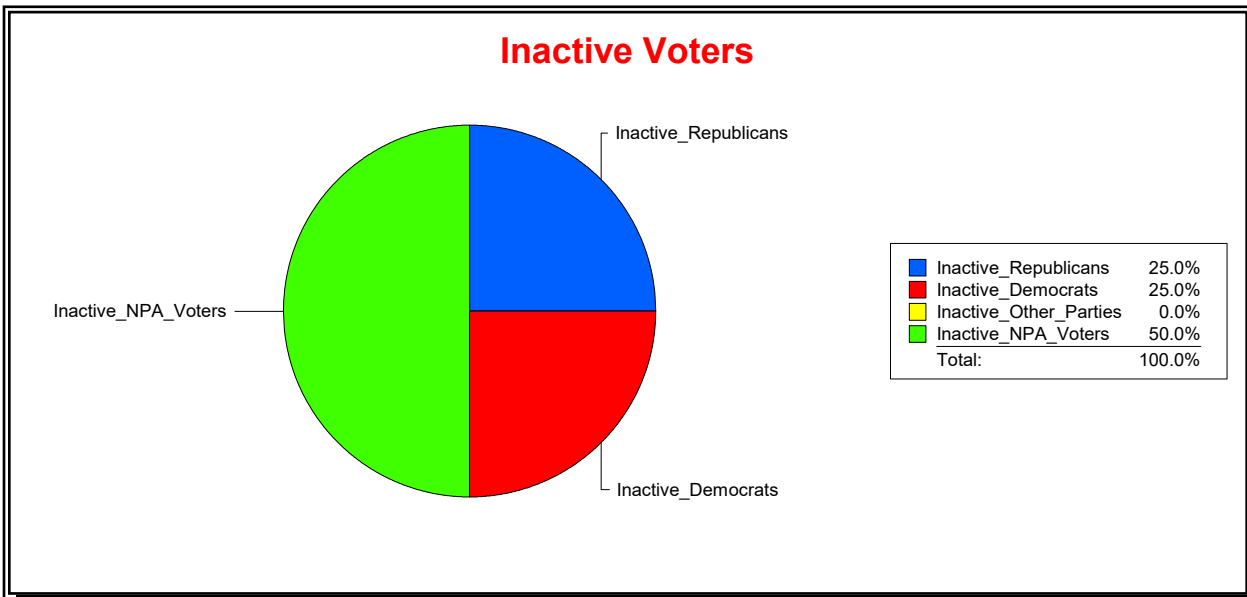

Vicky Oakes

Supervisor of Elections

St Johns County, FL

Date 11/2/2020

Time 09:34 AM

Graphs of District Registration

Active Registered Voters

Inactive Voters

District	Active Registered Voters					Inactive Voters				
	Total	Dems	Reps	NonP	Other	Total	Dems	Reps	NonP	Other
	506	120	280	91	15	4	1	1	2	0