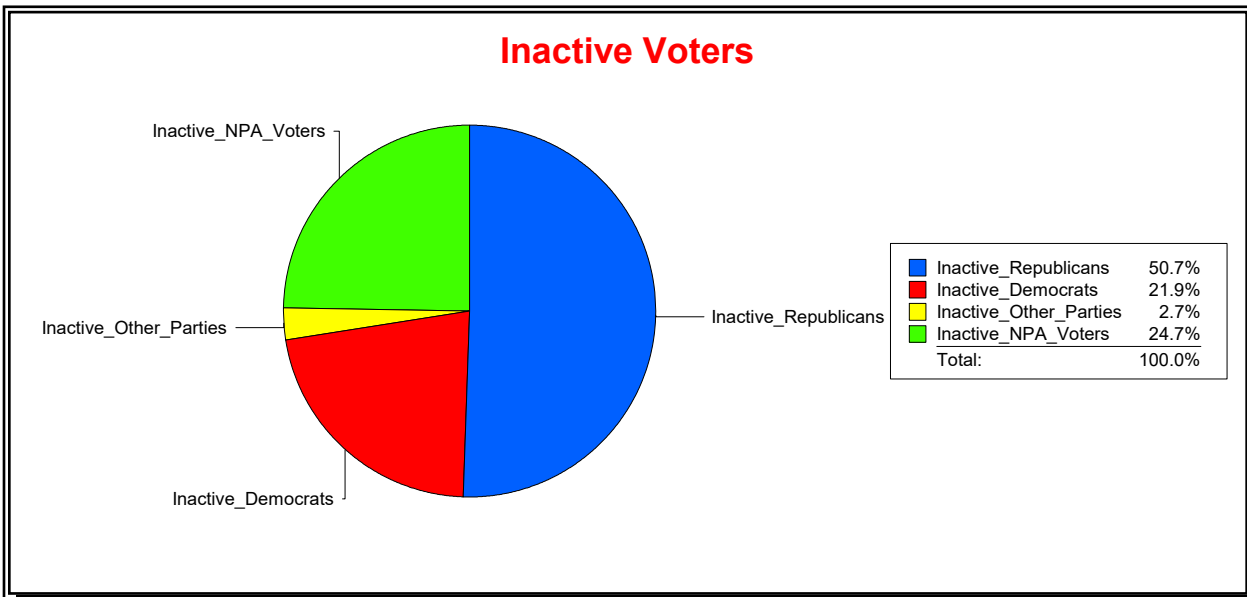

Vicky Oakes

Supervisor of Elections

St Johns County, FL

Date 11/2/2020

Time 09:34 AM

Graphs of District Registration

Active Registered Voters

Inactive Voters

District	Total	Dems	Reps	NonP	Other	Total	Dems	Reps	NonP	Other
Sampson Creek Comm Dev Dist	1,965	312	1,276	356	21	73	16	37	18	2