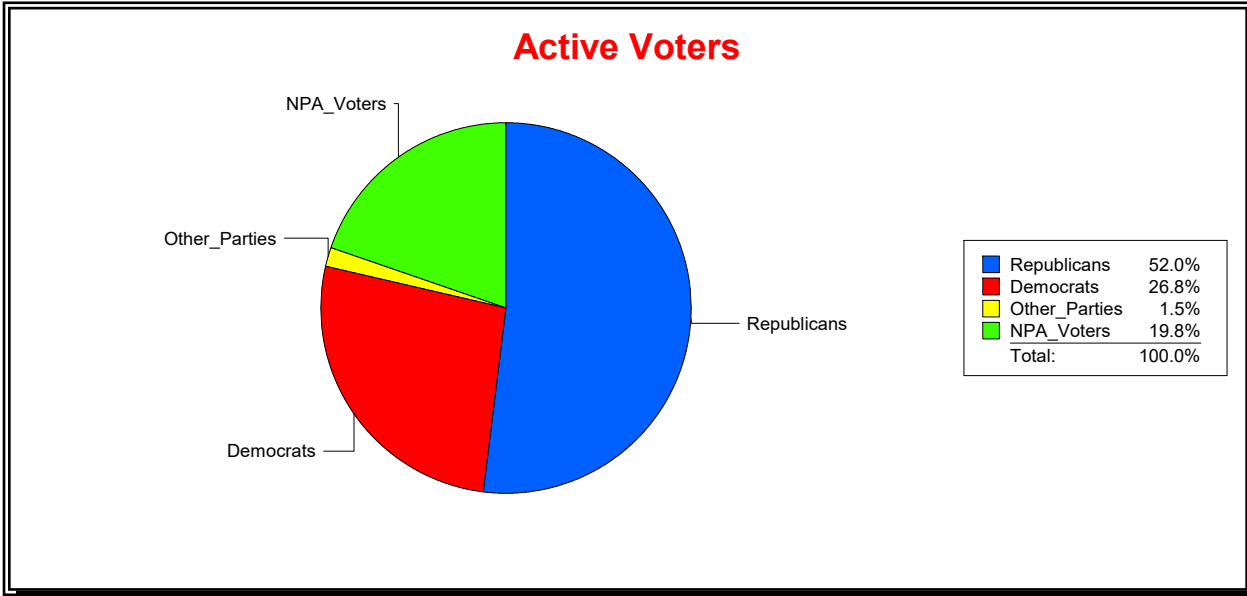

Vicky Oakes

Supervisor of Elections

St Johns County, FL

Date 11/2/2020

Time 09:34 AM

Graphs of District Registration

Active Registered Voters

Inactive Voters

District	Total	Dems	Reps	NonP	Other	Total	Dems	Reps	NonP	Other
State Representative - Dist 24	32,096	8,593	16,677	6,351	475	1,496	434	495	551	16