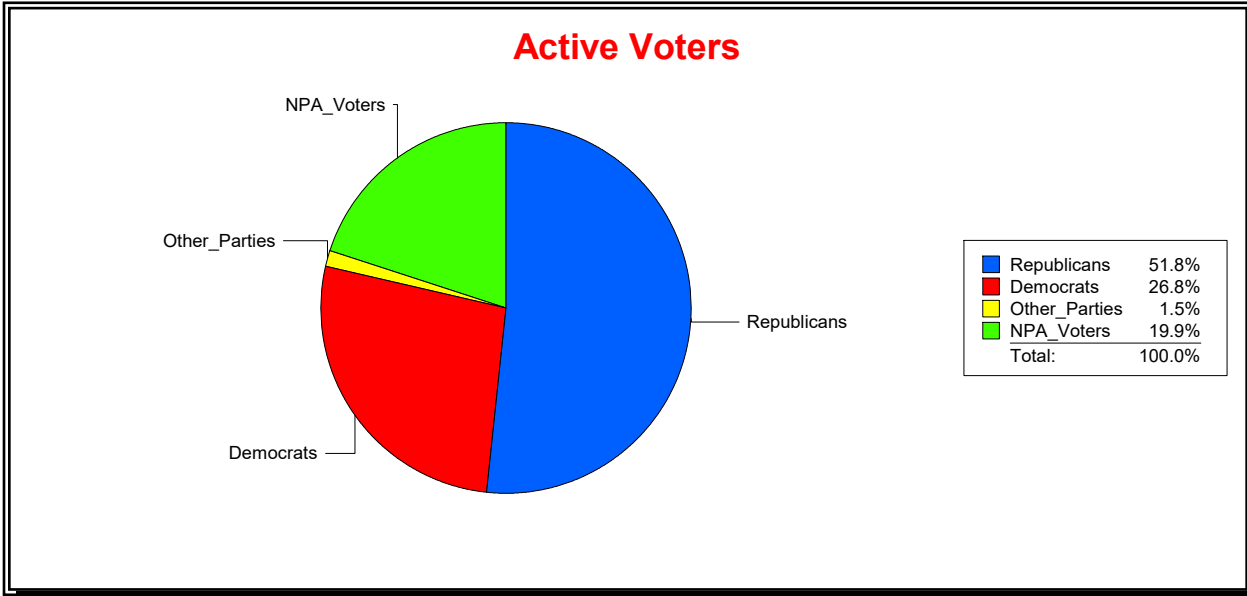

Vicky Oakes

Supervisor of Elections

St Johns County, FL

Date 11/2/2020

Time 09:34 AM

Graphs of District Registration

Active Registered Voters

Inactive Voters

District	Total	Dems	Reps	NonP	Other	Total	Dems	Reps	NonP	Other
County Commission - Dist 3	38,367	10,266	19,873	7,650	578	1,671	466	573	608	24