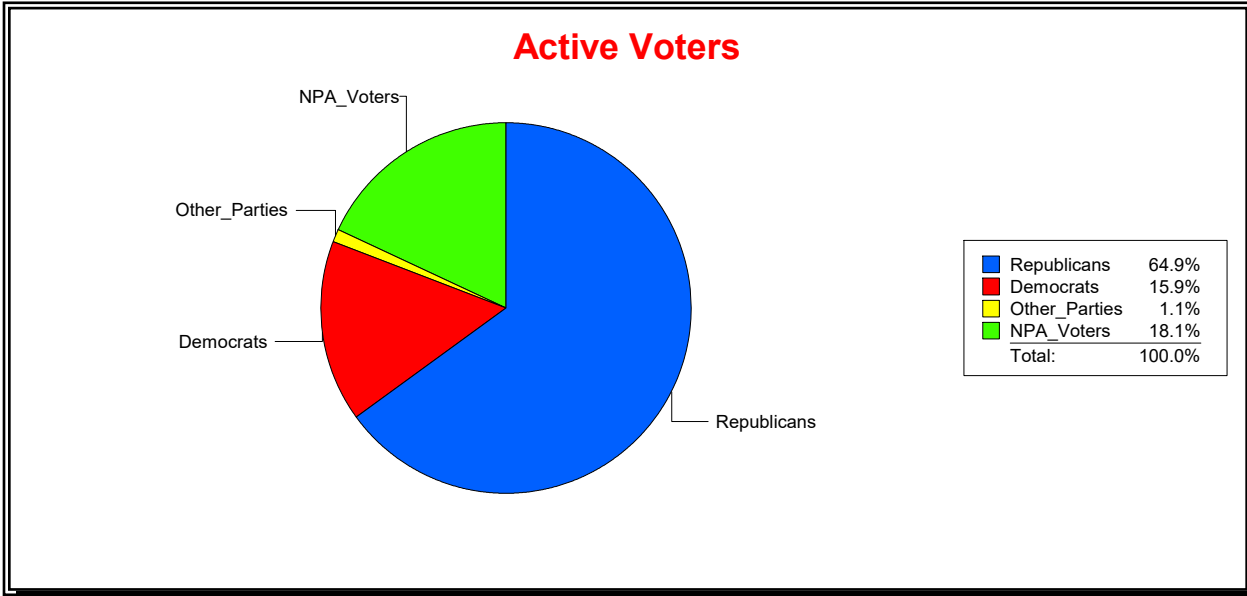

Vicky Oakes

Supervisor of Elections

St Johns County, FL

Date 11/2/2020

Time 09:34 AM

Graphs of District Registration

Active Registered Voters

Inactive Voters

District	Total	Dems	Reps	NonP	Other	Total	Dems	Reps	NonP	Other
Sampson Creek Comm Dev Dist	1,965	312	1,276	356	21	73	16	37	18	2