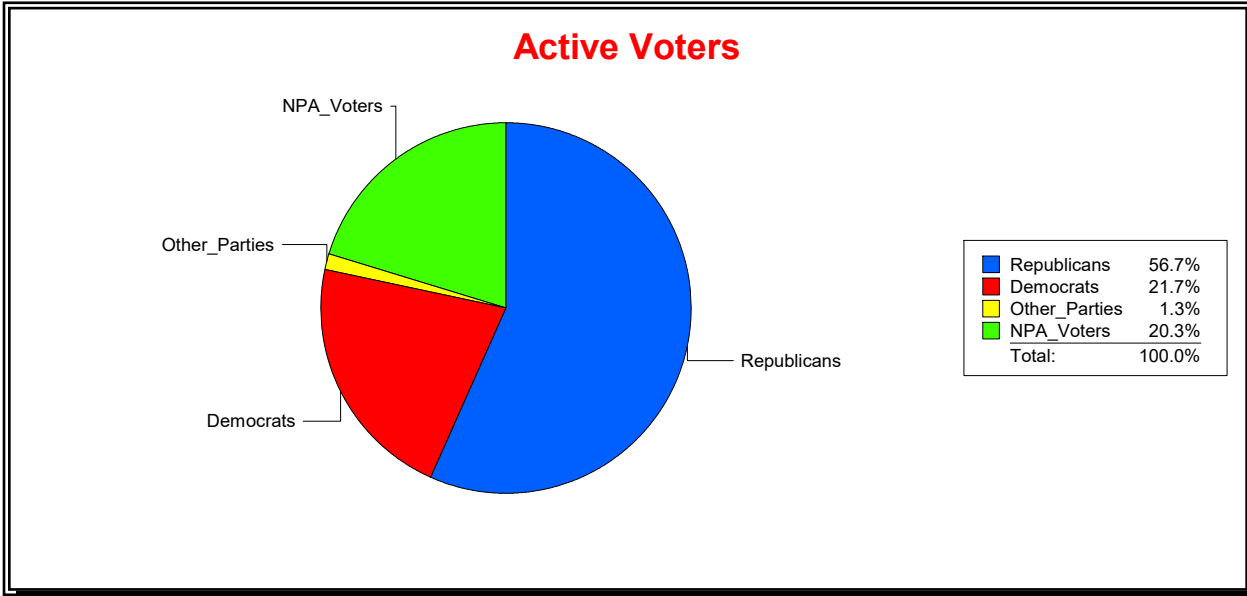

Supervisor of Elections

St Johns County, FL

Date 11/2/2020

Time 09:34 AM

Graphs of District Registration

Active Registered Voters

Inactive Voters

District	Total	Dems	Reps	NonP	Other	Total	Dems	Reps	NonP	Other
Julington Creek Comm Dev Dist	13,062	2,834	7,408	2,651	169	622	139	284	190	9