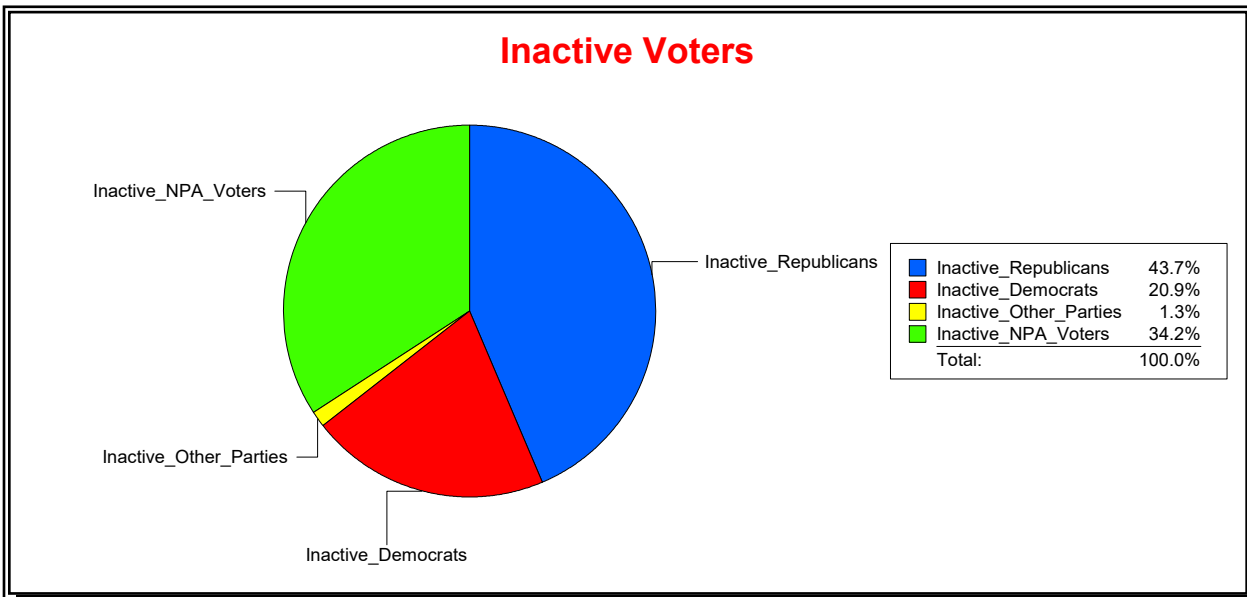

Vicky Oakes

Supervisor of Elections

St Johns County, FL

Date 11/2/2020

Time 09:34 AM

Graphs of District Registration

Active Registered Voters

Inactive Voters

District	Total	Dems	Reps	NonP	Other	Total	Dems	Reps	NonP	Other
Aberdeen Comm Dev Dist	3,405	759	1,702	878	66	158	33	69	54	2