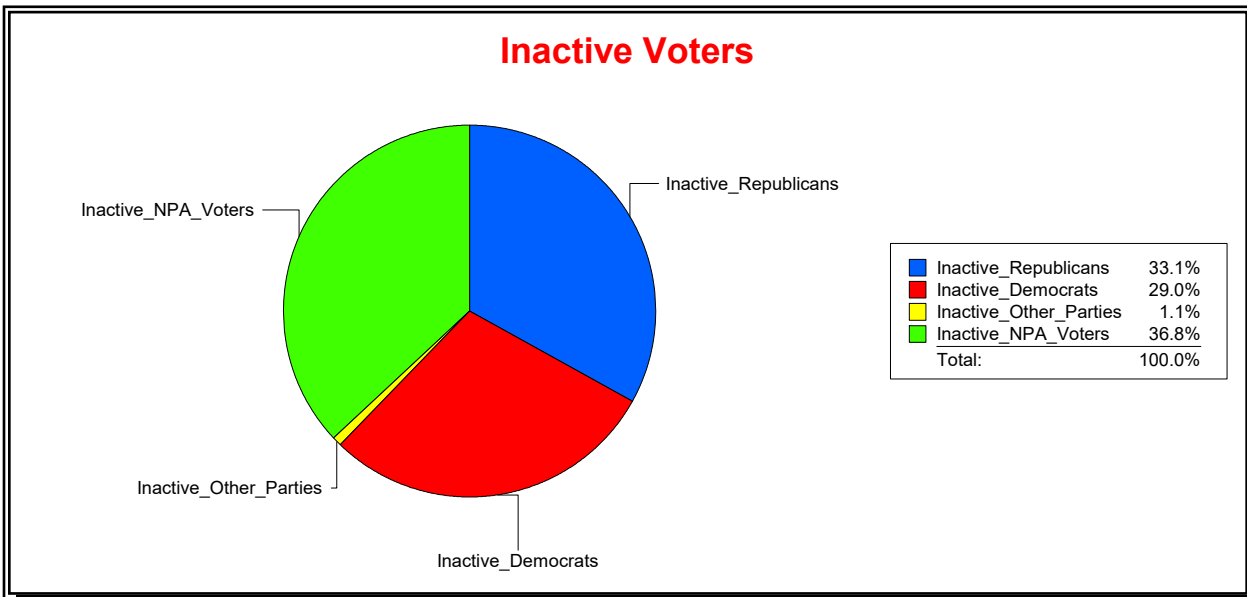

Vicky Oakes

Supervisor of Elections

St Johns County, FL

Date 11/2/2020

Time 09:34 AM

Graphs of District Registration

Active Registered Voters

Inactive Voters

District	Total	Dems	Reps	NonP	Other	Total	Dems	Reps	NonP	Other
State Representative - Dist 24	32,096	8,593	16,677	6,351	475	1,496	434	495	551	16