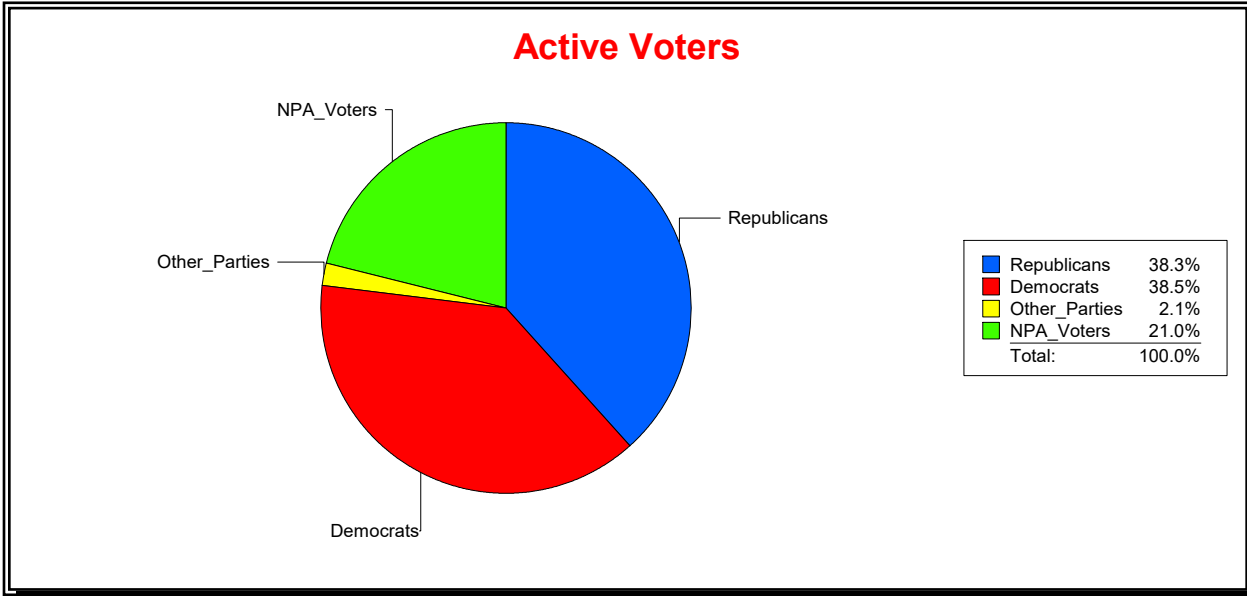

Vicky Oakes

Supervisor of Elections

St Johns County, FL

Date 11/2/2020

Time 09:34 AM

Graphs of District Registration

District	Active Registered Voters					Inactive Voters				
	Total	Dems	Reps	NonP	Other	Total	Dems	Reps	NonP	Other
St Augustine	11,315	4,360	4,339	2,381	235	1,039	327	299	388	25