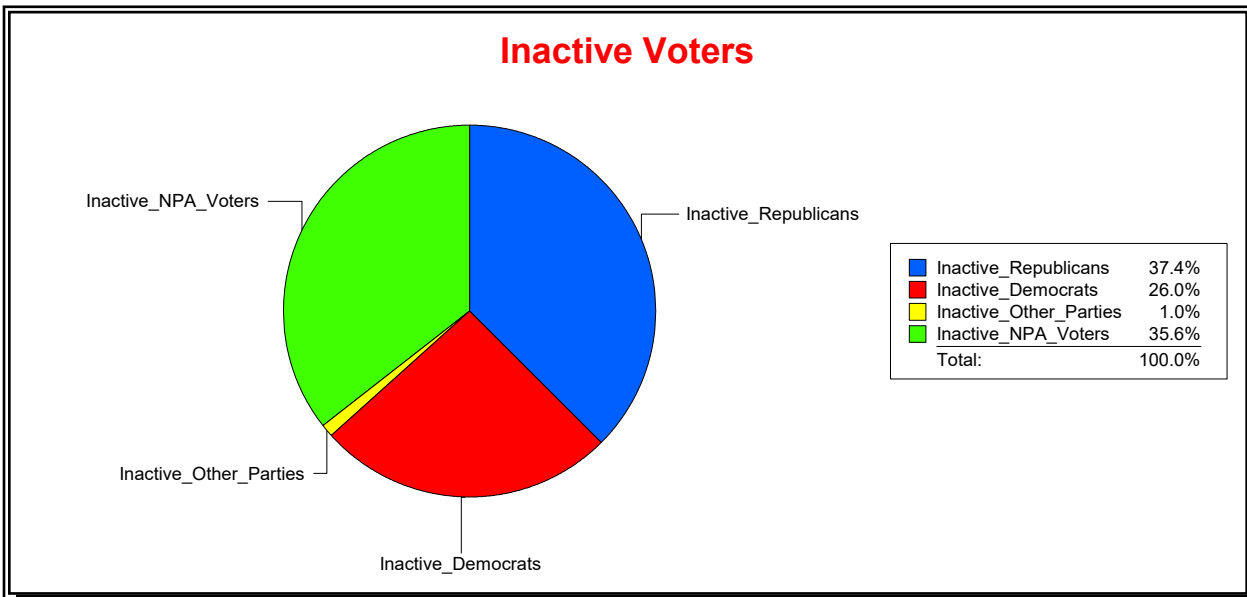

Vicky Oakes

Supervisor of Elections

St Johns County, FL

Date 11/2/2020

Time 09:34 AM

Graphs of District Registration

Active Registered Voters

Inactive Voters

District	Total	Dems	Reps	NonP	Other	Total	Dems	Reps	NonP	Other
County Commission - Dist 2	37,812	9,915	19,290	8,039	568	1,956	508	732	697	19