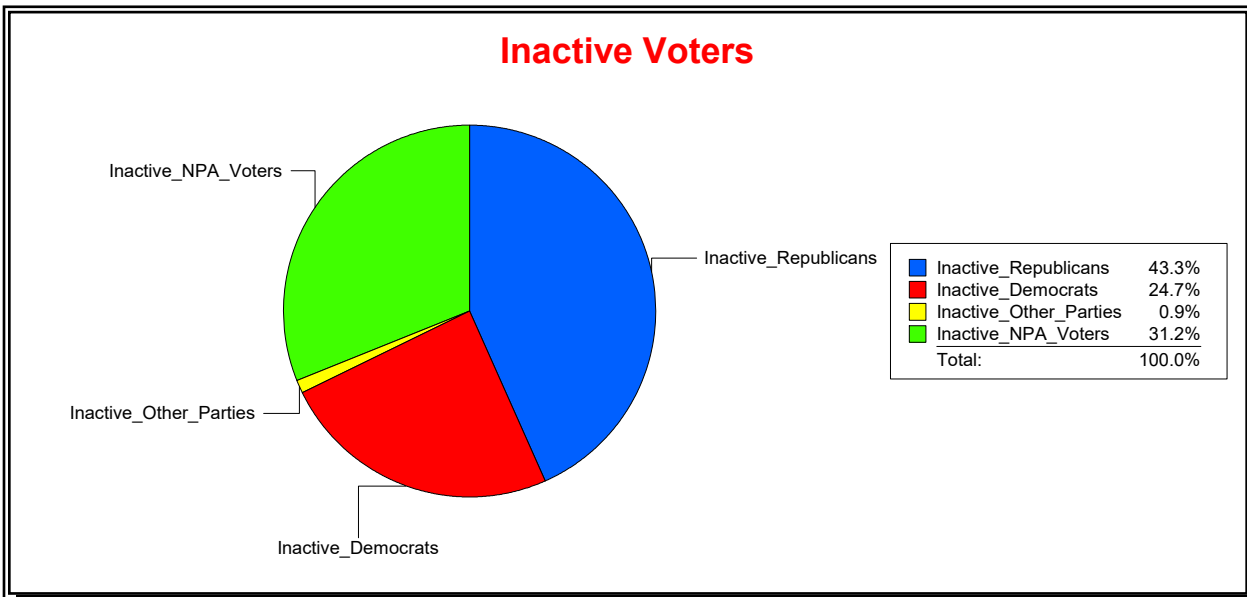

Supervisor of Elections

St Johns County, FL

Date 11/2/2020

Time 09:34 AM

Graphs of District Registration

Active Registered Voters

Inactive Voters

District	Total	Dems	Reps	NonP	Other	Total	Dems	Reps	NonP	Other
Durbin Crossing Comm Dev Dist	4,794	1,155	2,357	1,209	73	215	53	93	67	2