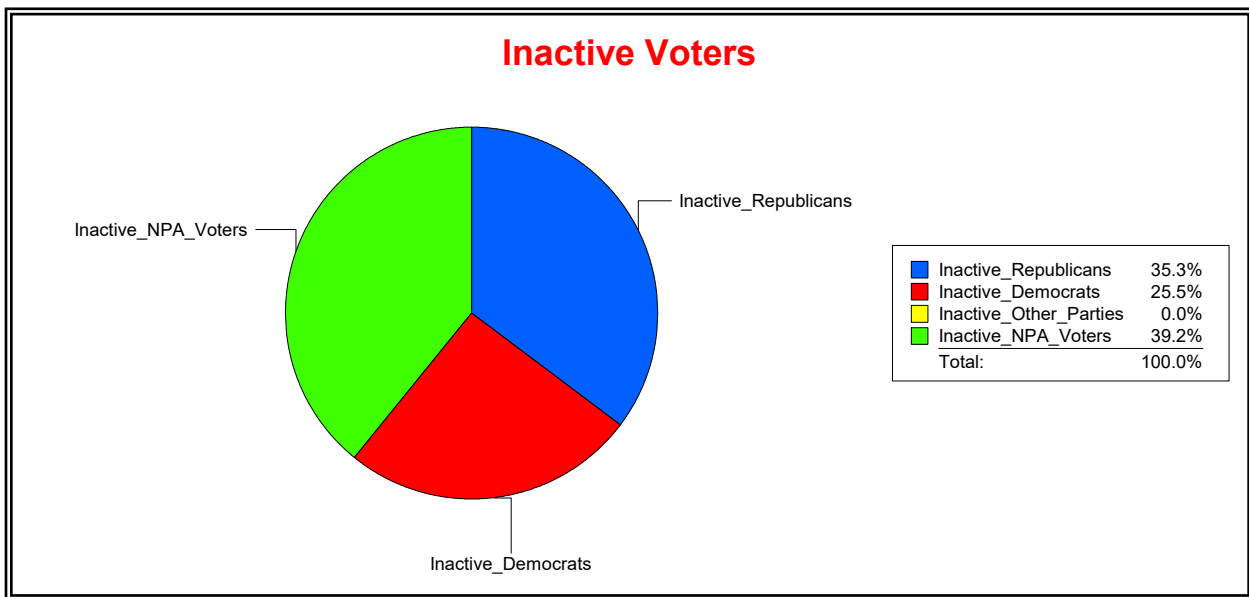

Supervisor of Elections

St Johns County, FL

Date 11/2/2020

Time 09:34 AM

Graphs of District Registration

Active Registered Voters

Inactive Voters

District	Total	Dems	Reps	NonP	Other	Total	Dems	Reps	NonP	Other
St Johns Forest Comm Dev Dist	1,166	300	571	277	18	51	13	18	20	0