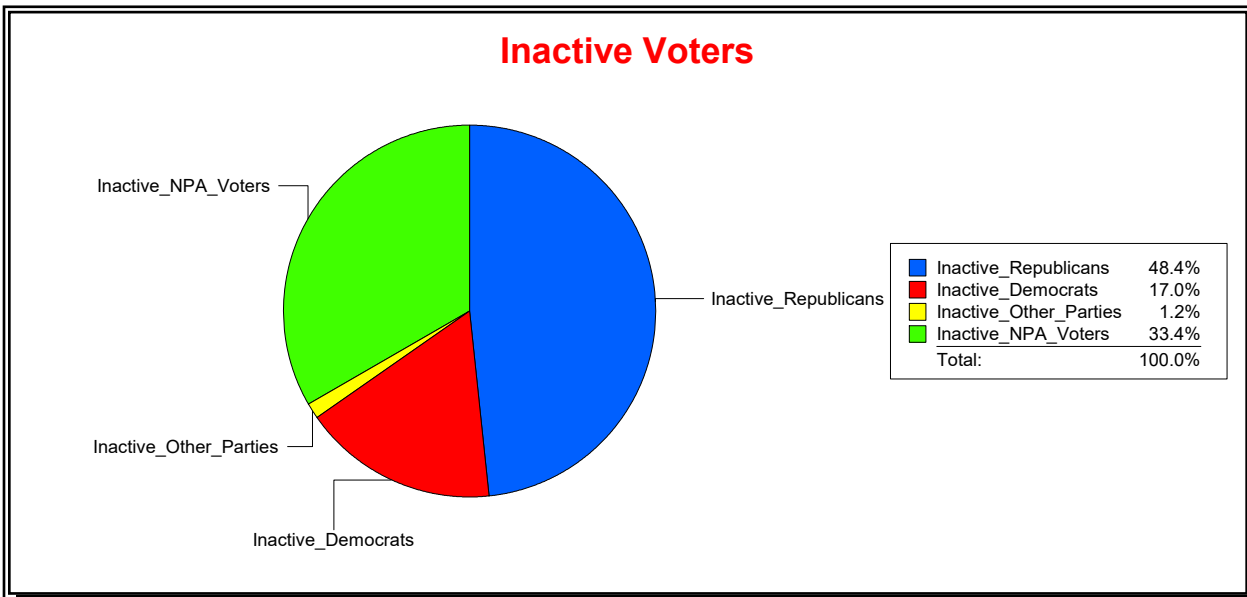

Vicky Oakes

Supervisor of Elections

St Johns County, FL

Date 11/2/2020

Time 09:34 AM

Graphs of District Registration

Active Registered Voters

Inactive Voters

District	Total	Dems	Reps	NonP	Other	Total	Dems	Reps	NonP	Other
Tolomato Comm Dev Dist	13,886	3,117	7,300	3,166	303	341	58	165	114	4