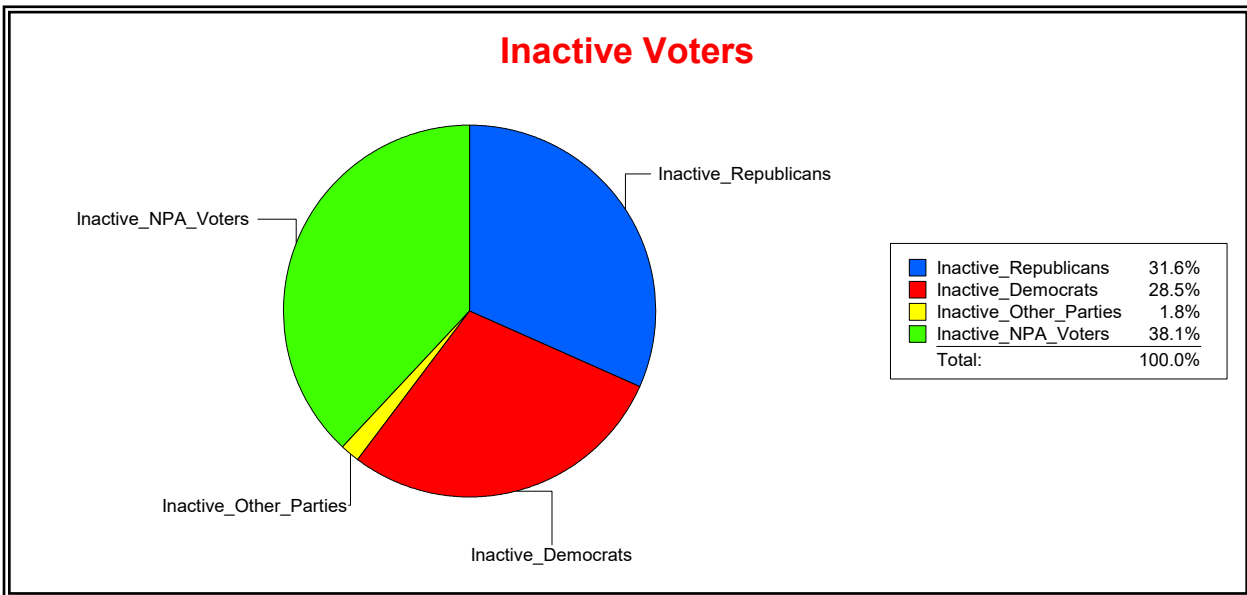

Vicky Oakes

Supervisor of Elections

St Johns County, FL

Date 11/2/2020

Time 09:34 AM

Graphs of District Registration

Active Registered Voters

Inactive Voters

District	Total	Dems	Reps	NonP	Other	Total	Dems	Reps	NonP	Other
Port Waterway & Beach	56,914	18,010	26,148	11,825	931	3,495	996	1,106	1,331	62