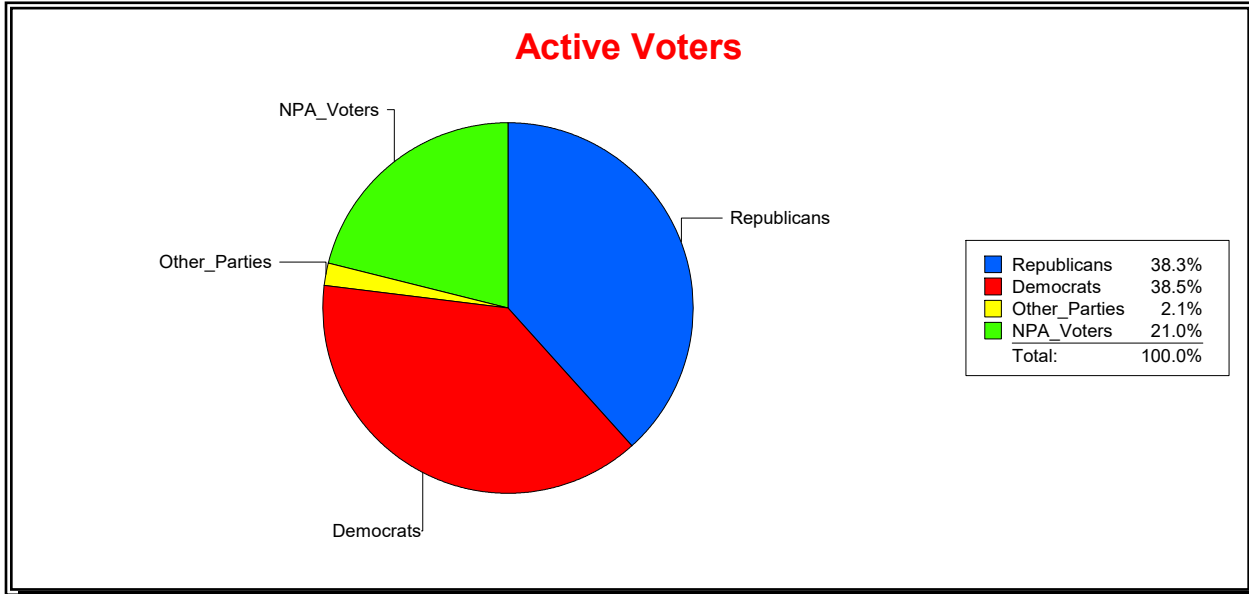

Vicky Oakes

Supervisor of Elections

St Johns County, FL

Date 11/2/2020

Time 09:34 AM

Graphs of District Registration

Active Registered Voters

Inactive Voters

District	Total	Dems	Reps	NonP	Other	Total	Dems	Reps	NonP	Other
St Augustine	11,315	4,360	4,339	2,381	235	1,039	327	299	388	25