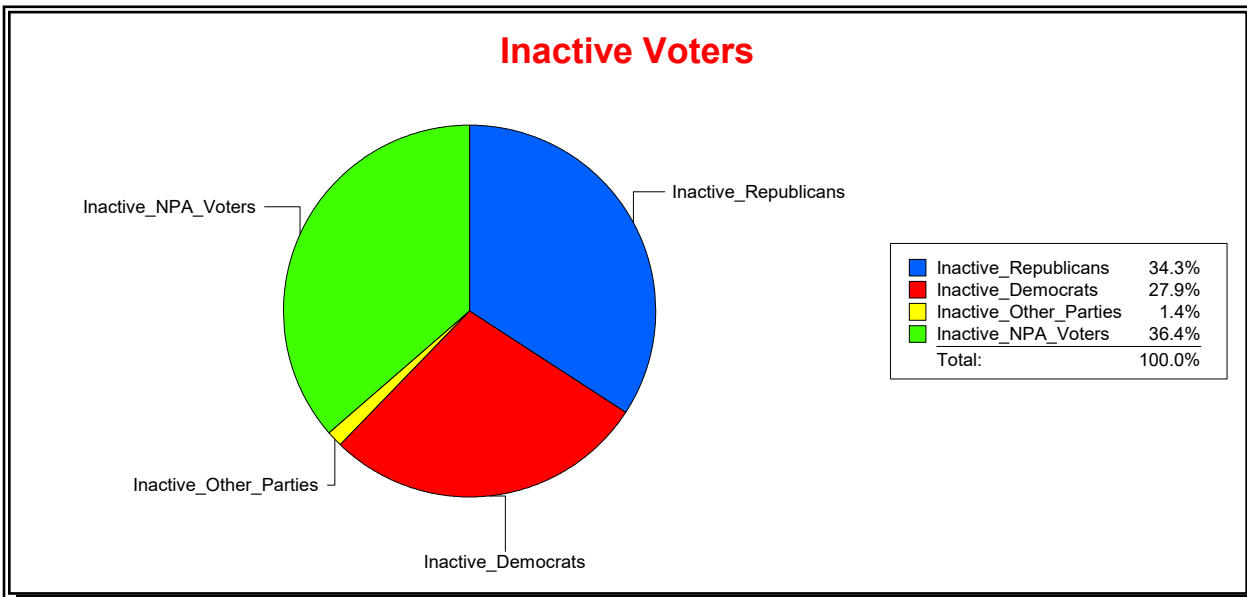

Vicky Oakes

Supervisor of Elections

St Johns County, FL

Date 11/2/2020

Time 09:34 AM

Graphs of District Registration

Active Registered Voters

Inactive Voters

District	Total	Dems	Reps	NonP	Other	Total	Dems	Reps	NonP	Other
School Board - Dist 3	38,367	10,266	19,873	7,650	578	1,671	466	573	608	24