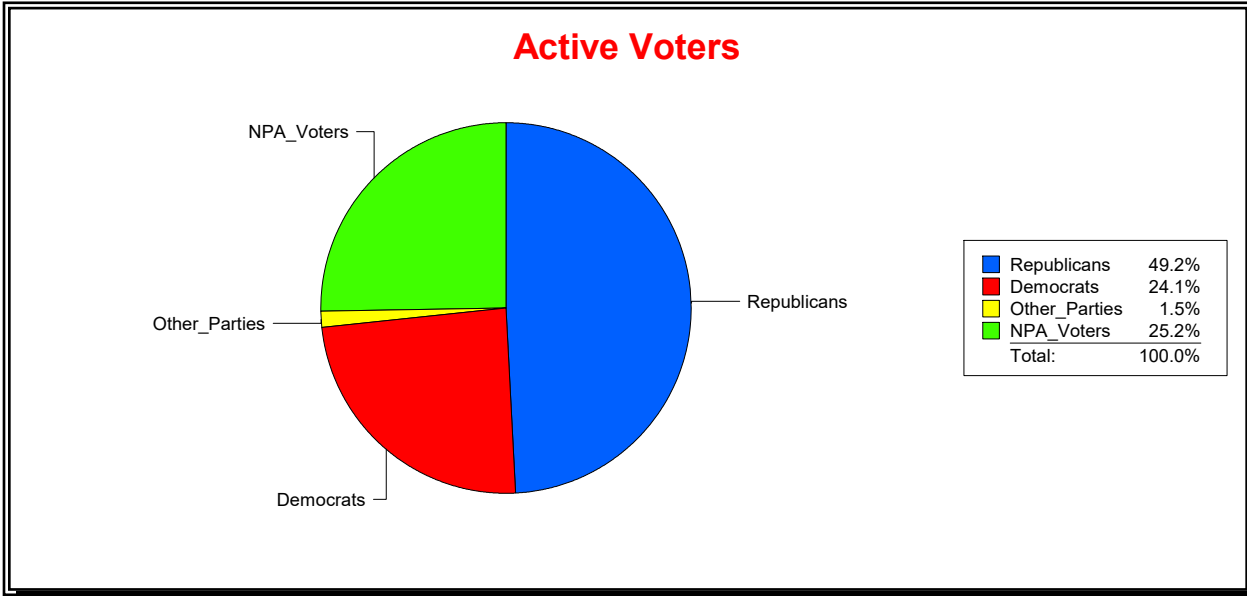

Supervisor of Elections

St Johns County, FL

Date 11/2/2020

Time 09:34 AM

Graphs of District Registration

Active Registered Voters

Inactive Voters

District	Total	Dems	Reps	NonP	Other	Total	Dems	Reps	NonP	Other
Durbin Crossing Comm Dev Dist	4,794	1,155	2,357	1,209	73	215	53	93	67	2